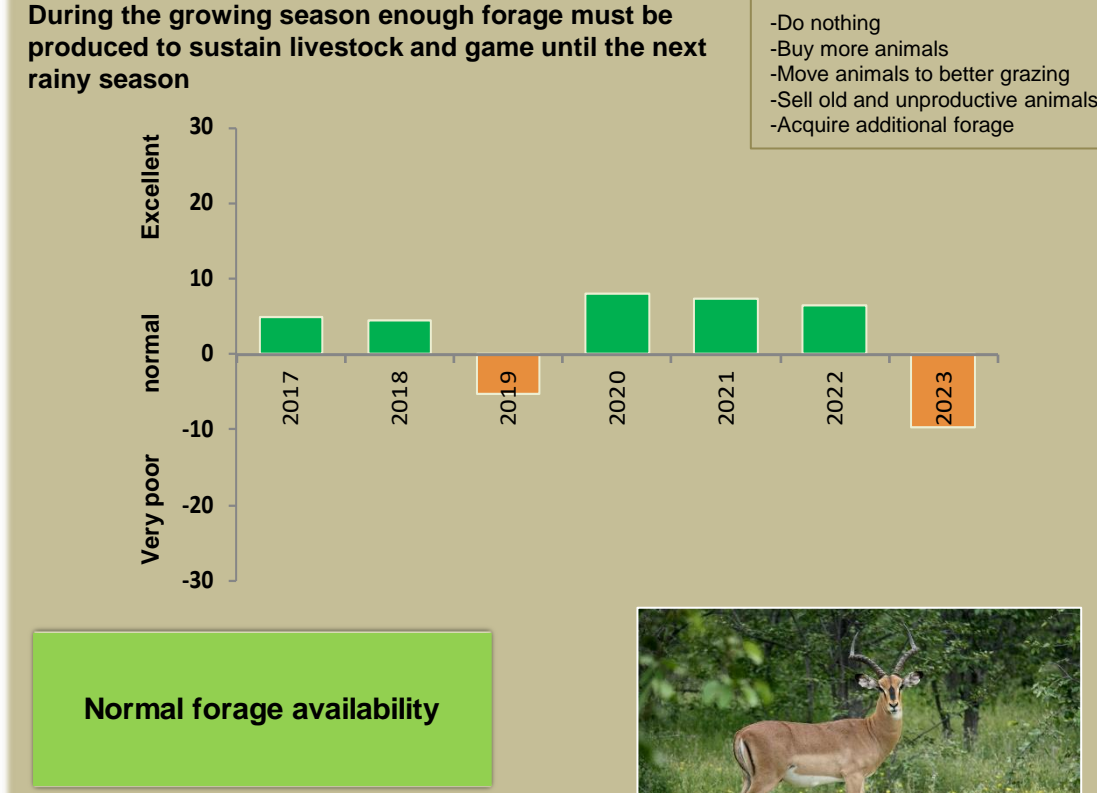

Omuramba ua Mbinda Climate and Vegetation Report

Adapting in response to the current environmental conditions ...

Seasonal trends in rainfall and vegetation (2022 / 2023 Season)

Vegetation cover trend (2000 - 2021)

Vegetation productivity (February to April) 2023

Fire management

Forage availability

Climate and vegetation patterns assist in our understanding of the status of wildlife and livestock in the conservancy for the effective management of these resources.