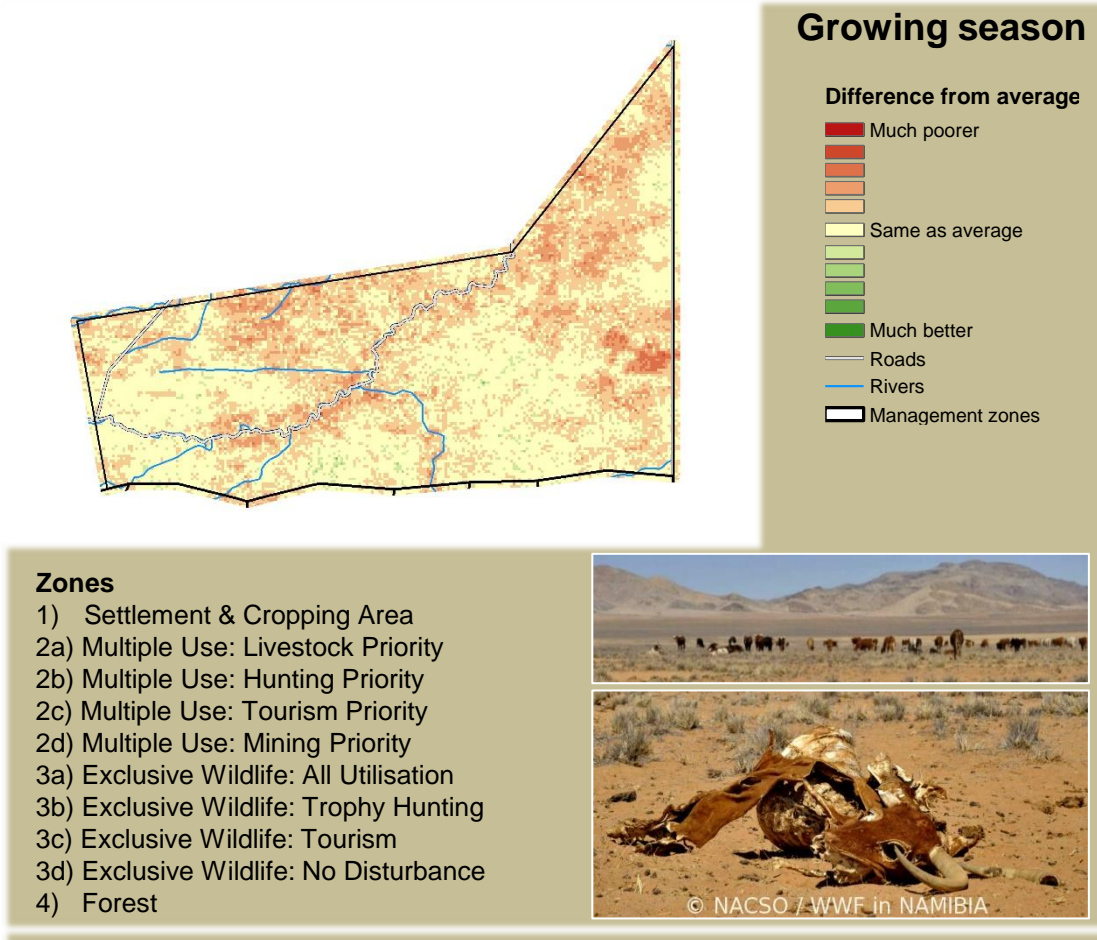

Omuramba ua Mbinda Climate and Vegetation Report

Adapting in response to the current environmental conditions ...

Seasonal trends in rainfall and vegetation (2022 / 2023 Season)

Vegetation cover trend (2000 - 2021)

Vegetation productivity (February to April) 2023

Fire management

Forage availability

Climate and vegetation patterns assist in our understanding of the status of wildlife and livestock in the conservancy for the effective management of these resources.