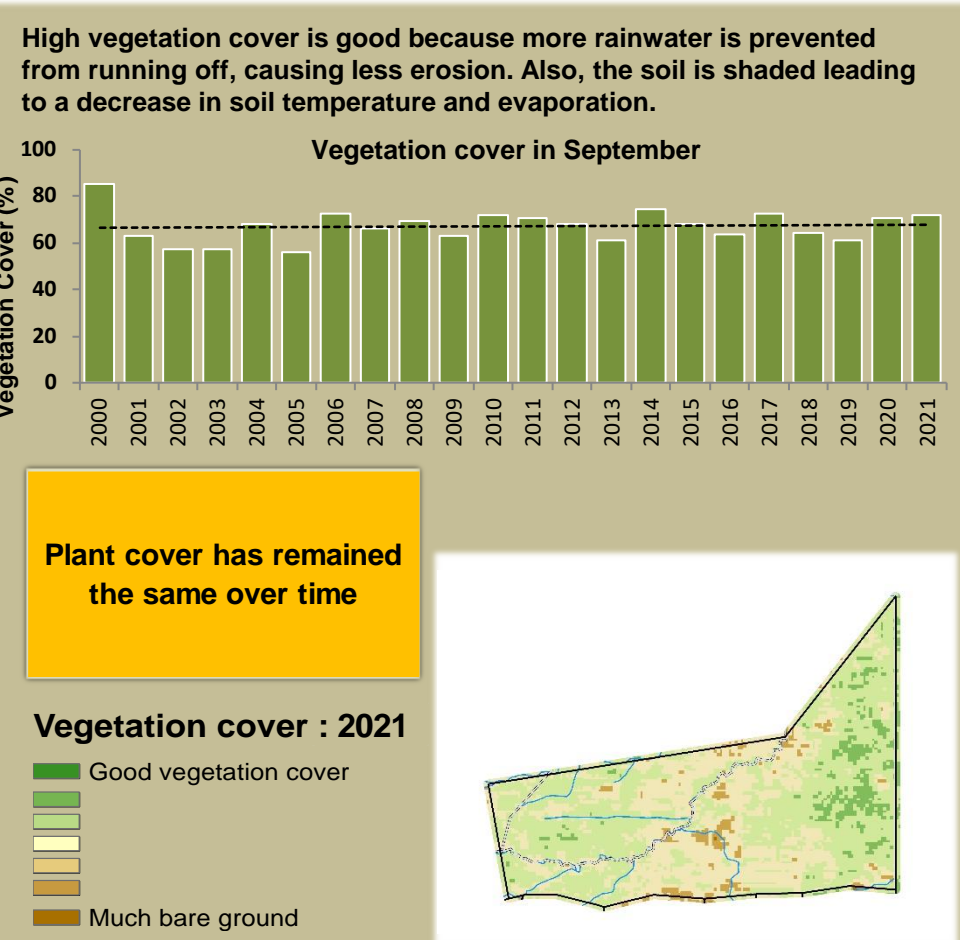

Omuramba ua Mbinda Climate and Vegetation Report

Adapting in response to the current environmental conditions ...

Seasonal trends in rainfall and vegetation (2022 / 2023 Season)

Vegetation cover trend (2000 - 2021)

Vegetation productivity (February to April) 2023

Fire management

Forage availability

Climate and vegetation patterns assist in our understanding of the status of wildlife and livestock in the conservancy for the effective management of these resources.