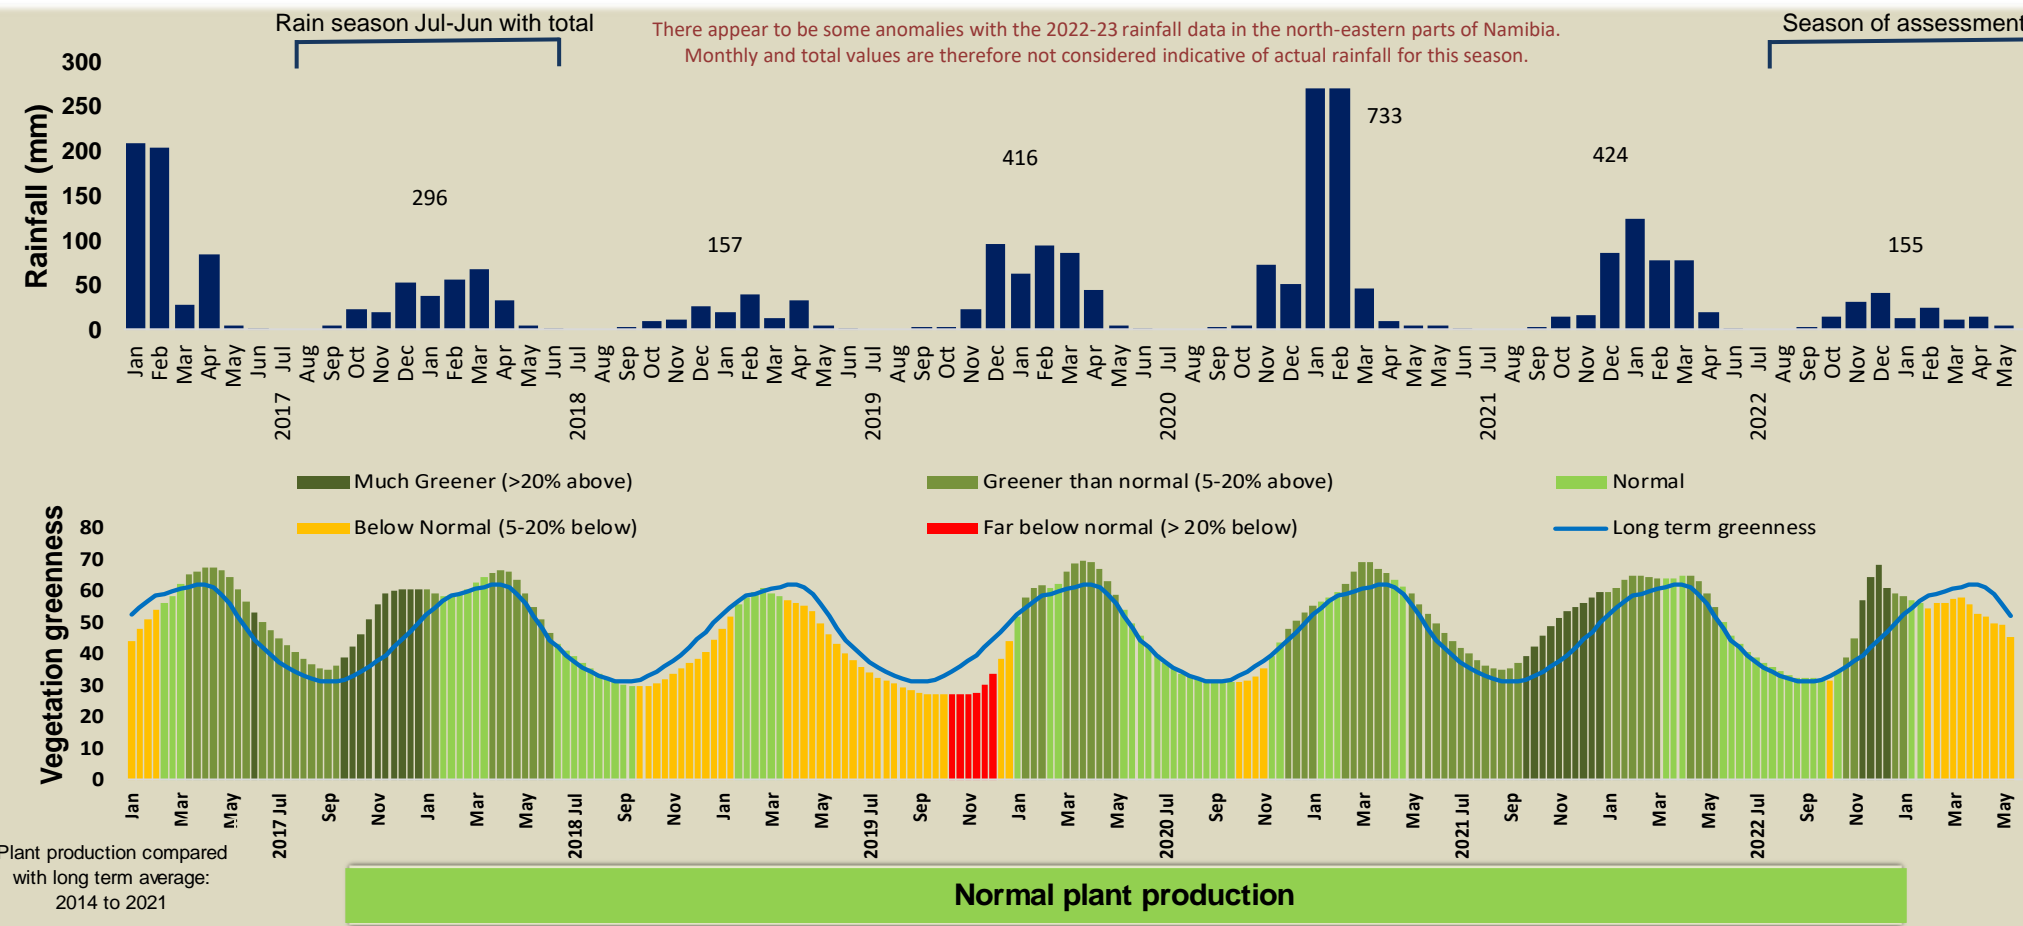

Omuramba ua Mbinda Climate and Vegetation Report

Adapting in response to the current environmental conditions ...

Seasonal trends in rainfall and vegetation (2022 / 2023 Season)

Vegetation cover trend (2000 - 2021)

Vegetation productivity (February to April) 2023

Fire management

Forage availability

Climate and vegetation patterns assist in our understanding of the status of wildlife and livestock in the conservancy for the effective management of these resources.