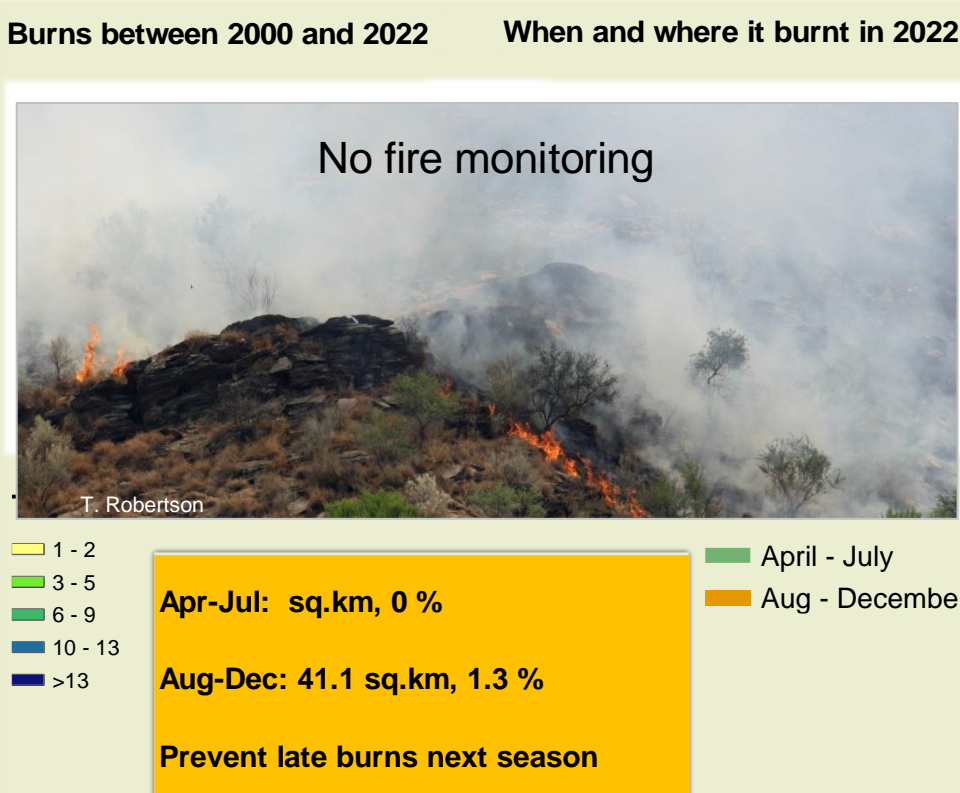

Omuramba ua Mbinda Climate and Vegetation Report

Adapting in response to the current environmental conditions ...

Seasonal trends in rainfall and vegetation (2022 / 2023 Season)

Vegetation cover trend (2000 - 2021)

Vegetation productivity (February to April) 2023

Fire management

Forage availability

Climate and vegetation patterns assist in our understanding of the status of wildlife and livestock in the conservancy for the effective management of these resources.