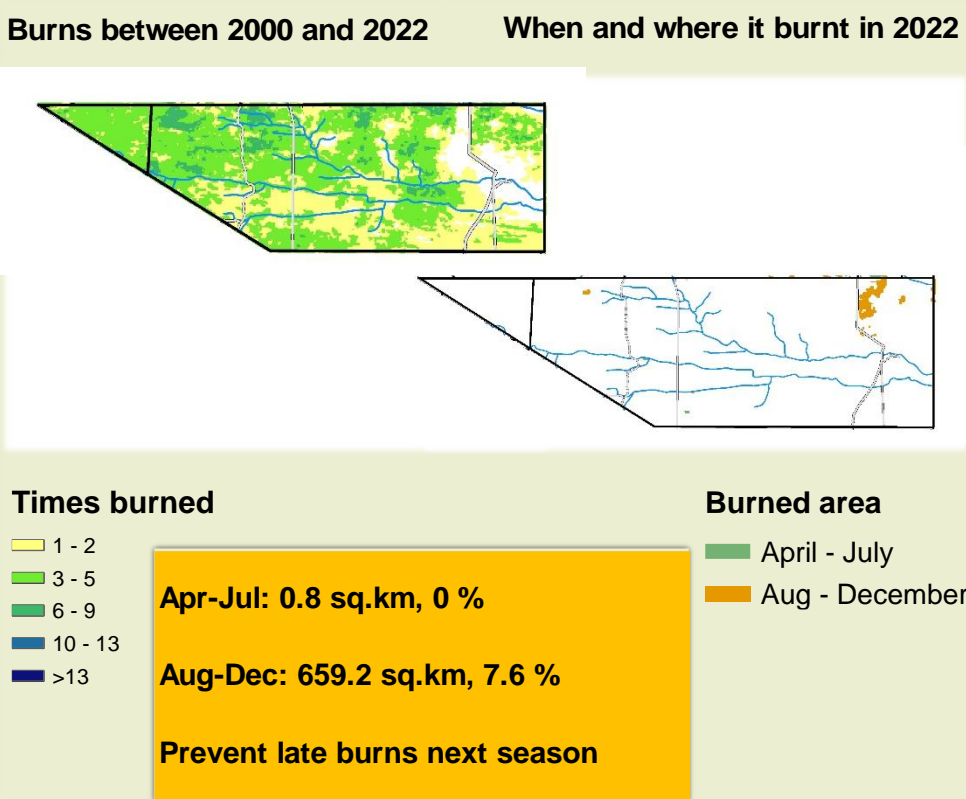

Ondjou Climate and Vegetation Report

Adapting in response to the current environmental conditions ...

Seasonal trends in rainfall and vegetation (2022 / 2023 Season)

Vegetation cover trend (2000 - 2021)

Vegetation productivity (February to April) 2023

Fire management

Forage availability

Climate and vegetation patterns assist in our understanding of the status of wildlife and livestock in the conservancy for the effective management of these resources.