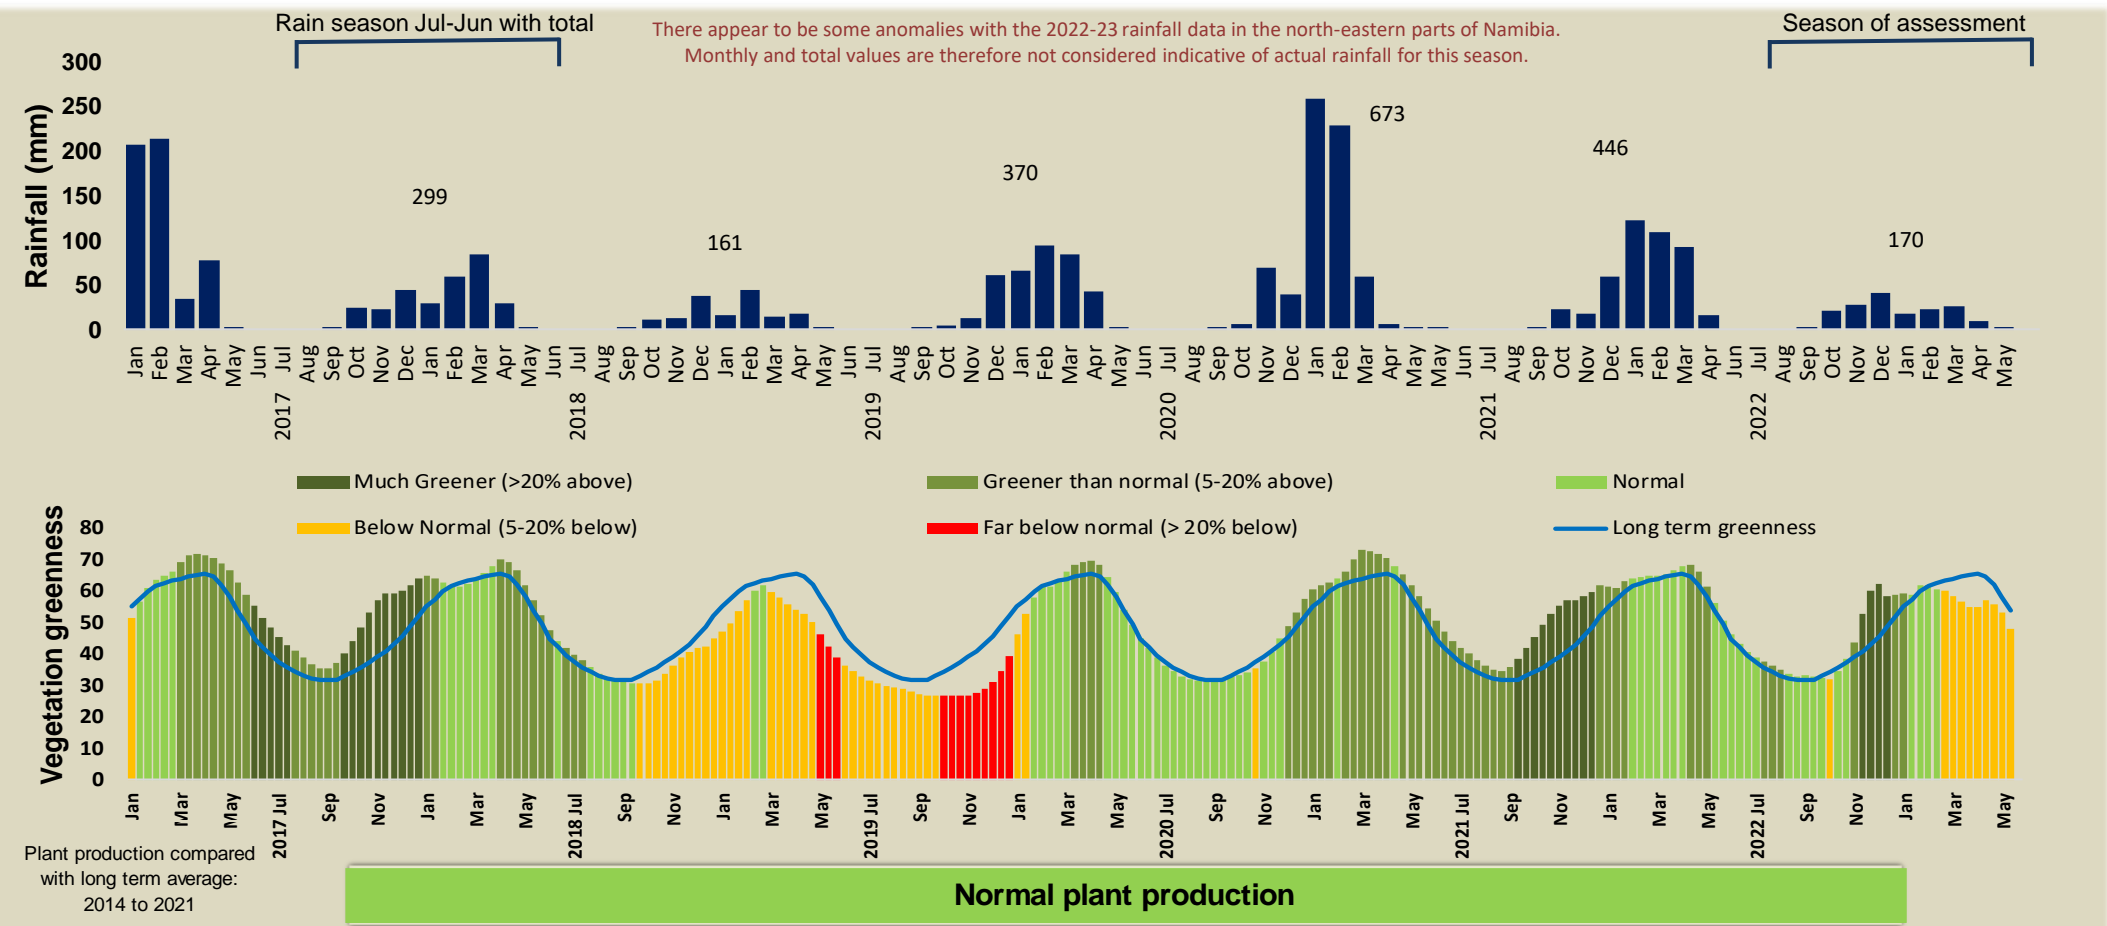

Ondjou Climate and Vegetation Report

Adapting in response to the current environmental conditions ...

Seasonal trends in rainfall and vegetation (2022 / 2023 Season)

Vegetation cover trend (2000 - 2021)

Vegetation productivity (February to April) 2023

Fire management

Forage availability

Climate and vegetation patterns assist in our understanding of the status of wildlife and livestock in the conservancy for the effective management of these resources.