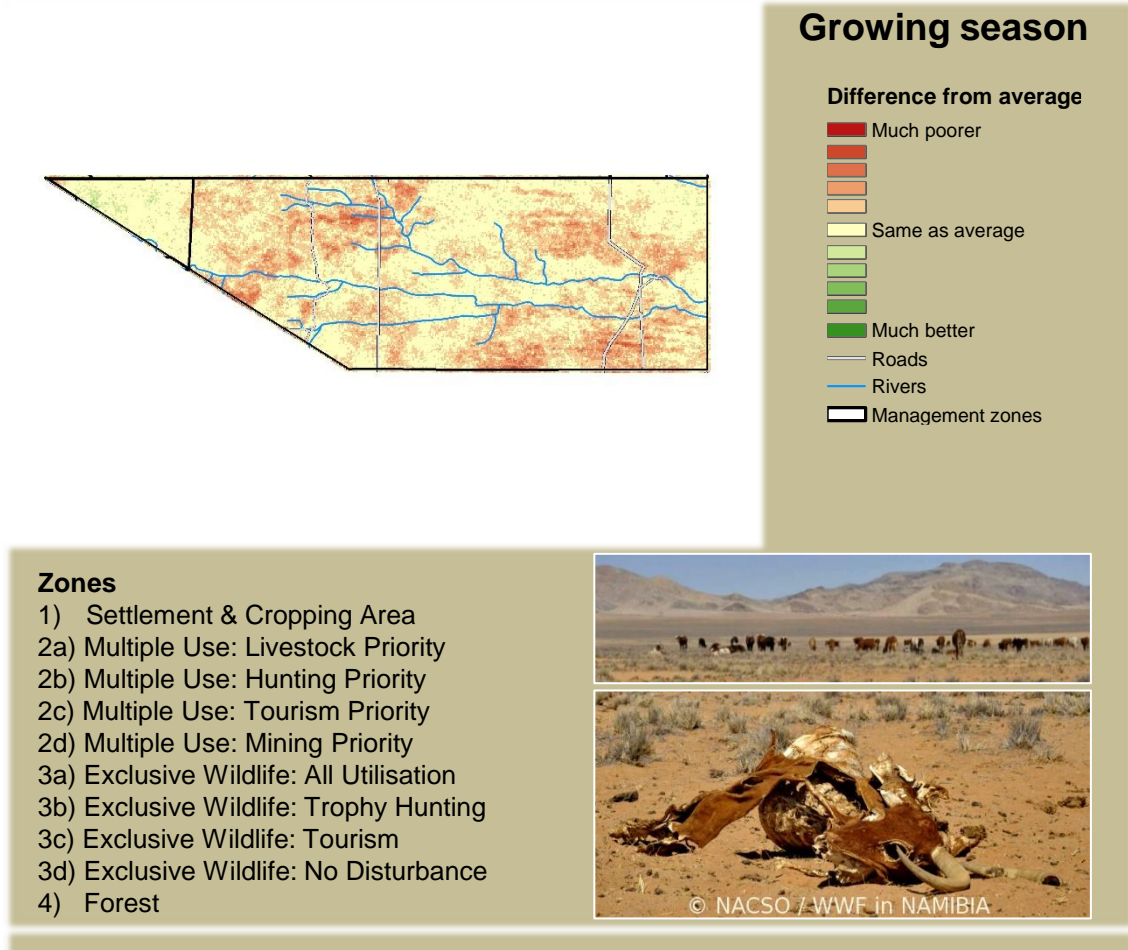

Ondjou Climate and Vegetation Report

Adapting in response to the current environmental conditions ...

Seasonal trends in rainfall and vegetation (2022 / 2023 Season)

Vegetation cover trend (2000 - 2021)

Vegetation productivity (February to April) 2023

Fire management

Forage availability

Climate and vegetation patterns assist in our understanding of the status of wildlife and livestock in the conservancy for the effective management of these resources.