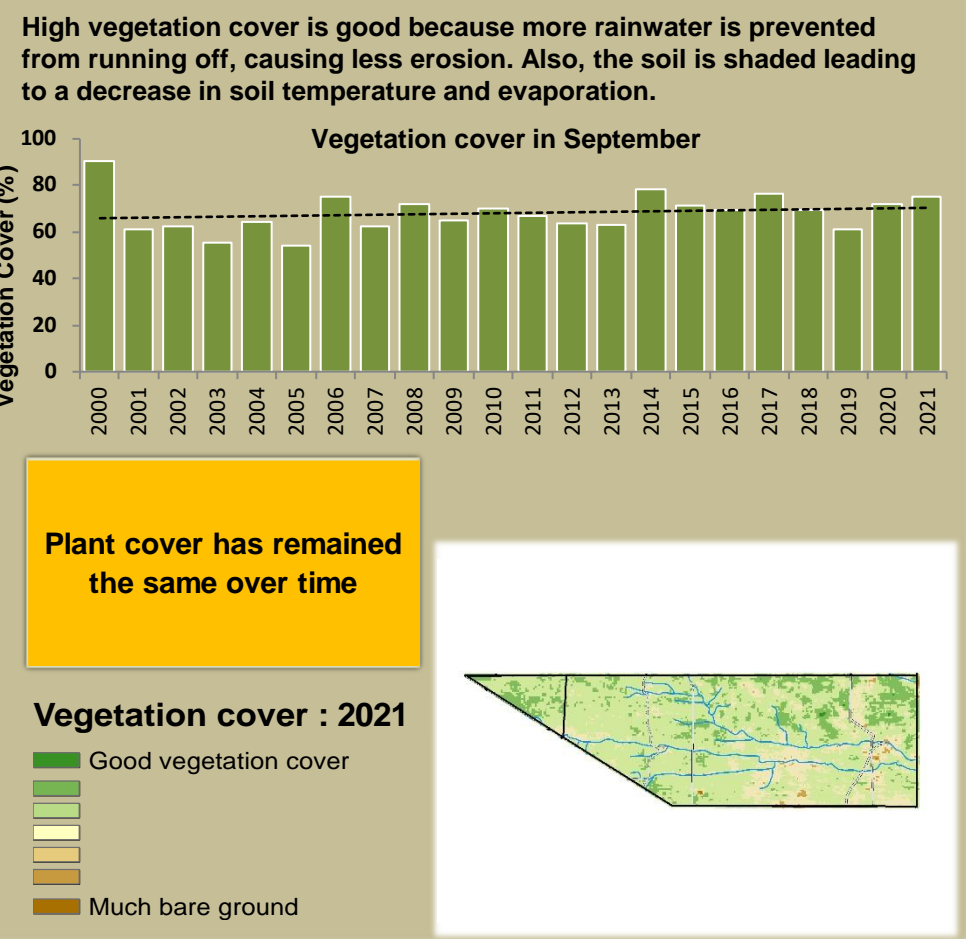

Ondjou Climate and Vegetation Report

Adapting in response to the current environmental conditions ...

Seasonal trends in rainfall and vegetation (2022 / 2023 Season)

Vegetation cover trend (2000 - 2021)

Vegetation productivity (February to April) 2023

Fire management

Forage availability

Climate and vegetation patterns assist in our understanding of the status of wildlife and livestock in the conservancy for the effective management of these resources.