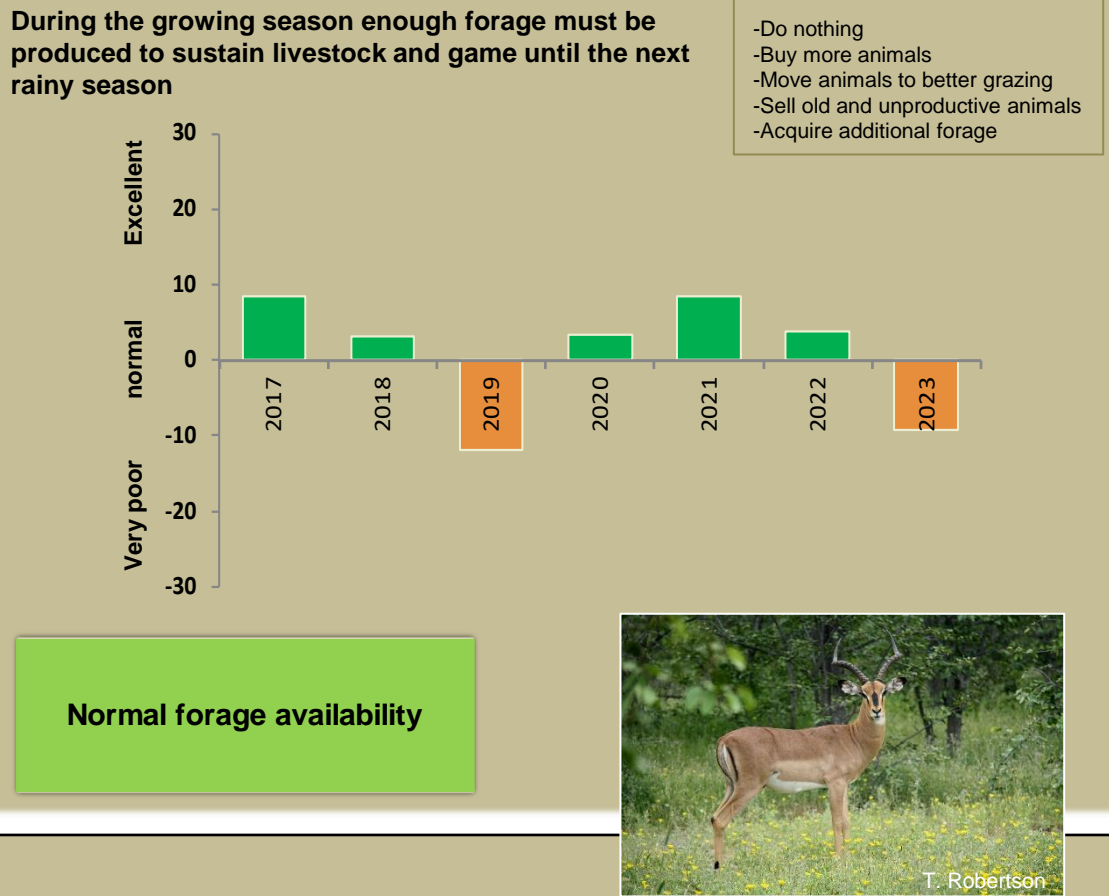

Ondjou Climate and Vegetation Report

Adapting in response to the current environmental conditions ...

Seasonal trends in rainfall and vegetation (2022 / 2023 Season)

Vegetation cover trend (2000 - 2021)

Vegetation productivity (February to April) 2023

Fire management

Forage availability

Climate and vegetation patterns assist in our understanding of the status of wildlife and livestock in the conservancy for the effective management of these resources.