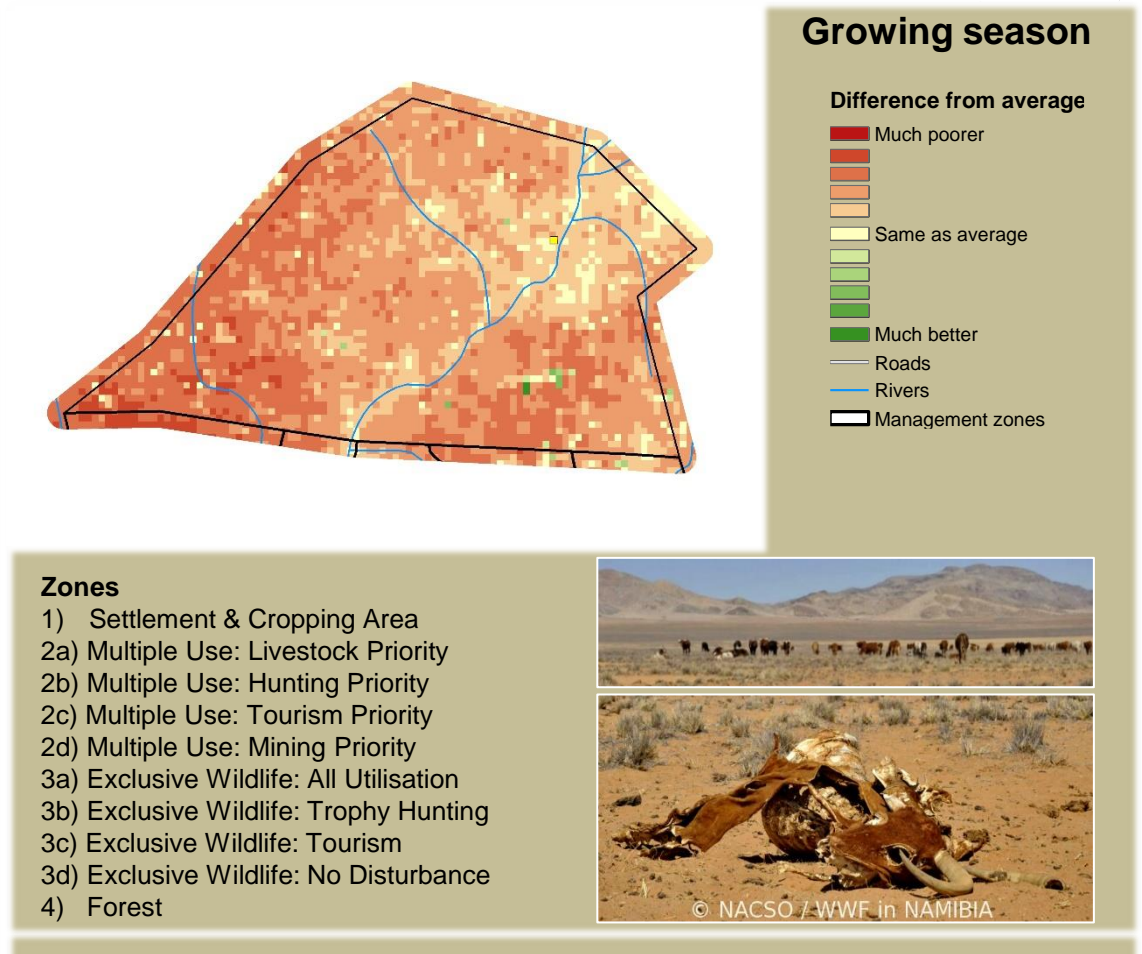

Adapting in response to the current environmental conditions ...

Seasonal trends in rainfall and vegetation (2022 / 2023 Season)

Vegetation cover trend (2000 - 2021)

Vegetation productivity (February to April) 2023

Fire management

Forage availability

Climate and vegetation patterns assist in our understanding of the status of wildlife and livestock in the conservancy for the effective management of these resources.