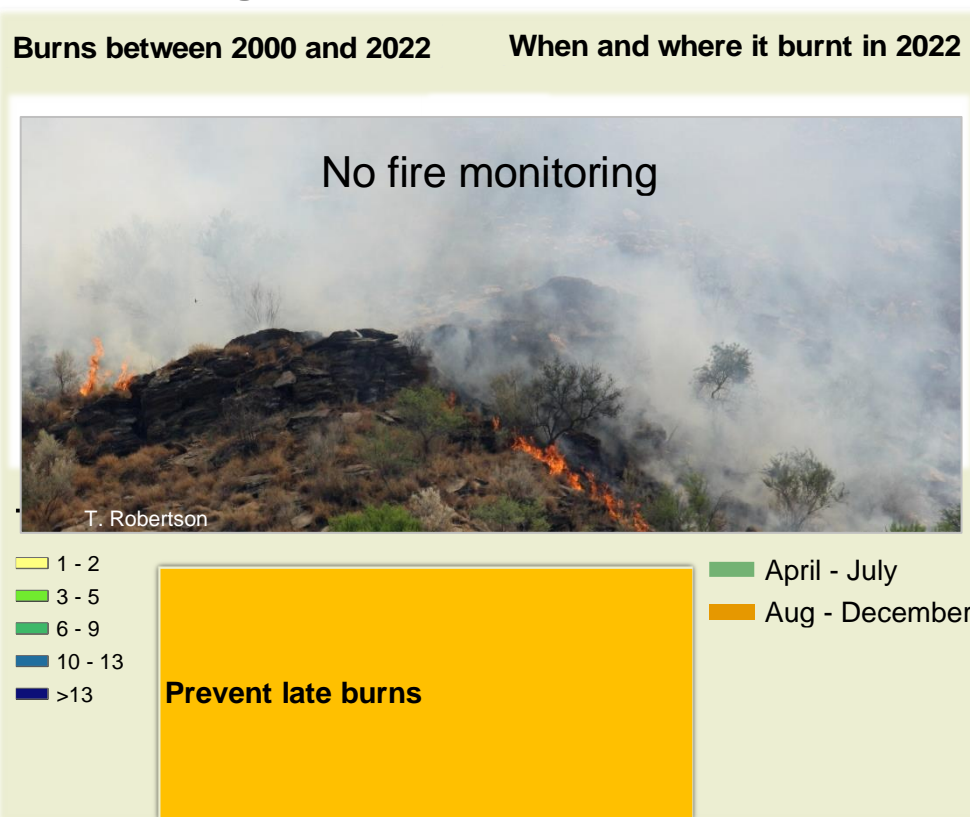

Adapting in response to the current environmental conditions ...

Seasonal trends in rainfall and vegetation (2022 / 2023 Season)

Vegetation cover trend (2000 - 2021)

Vegetation productivity (February to April) 2023

Fire management

Forage availability

Climate and vegetation patterns assist in our understanding of the status of wildlife and livestock in the conservancy for the effective management of these resources.