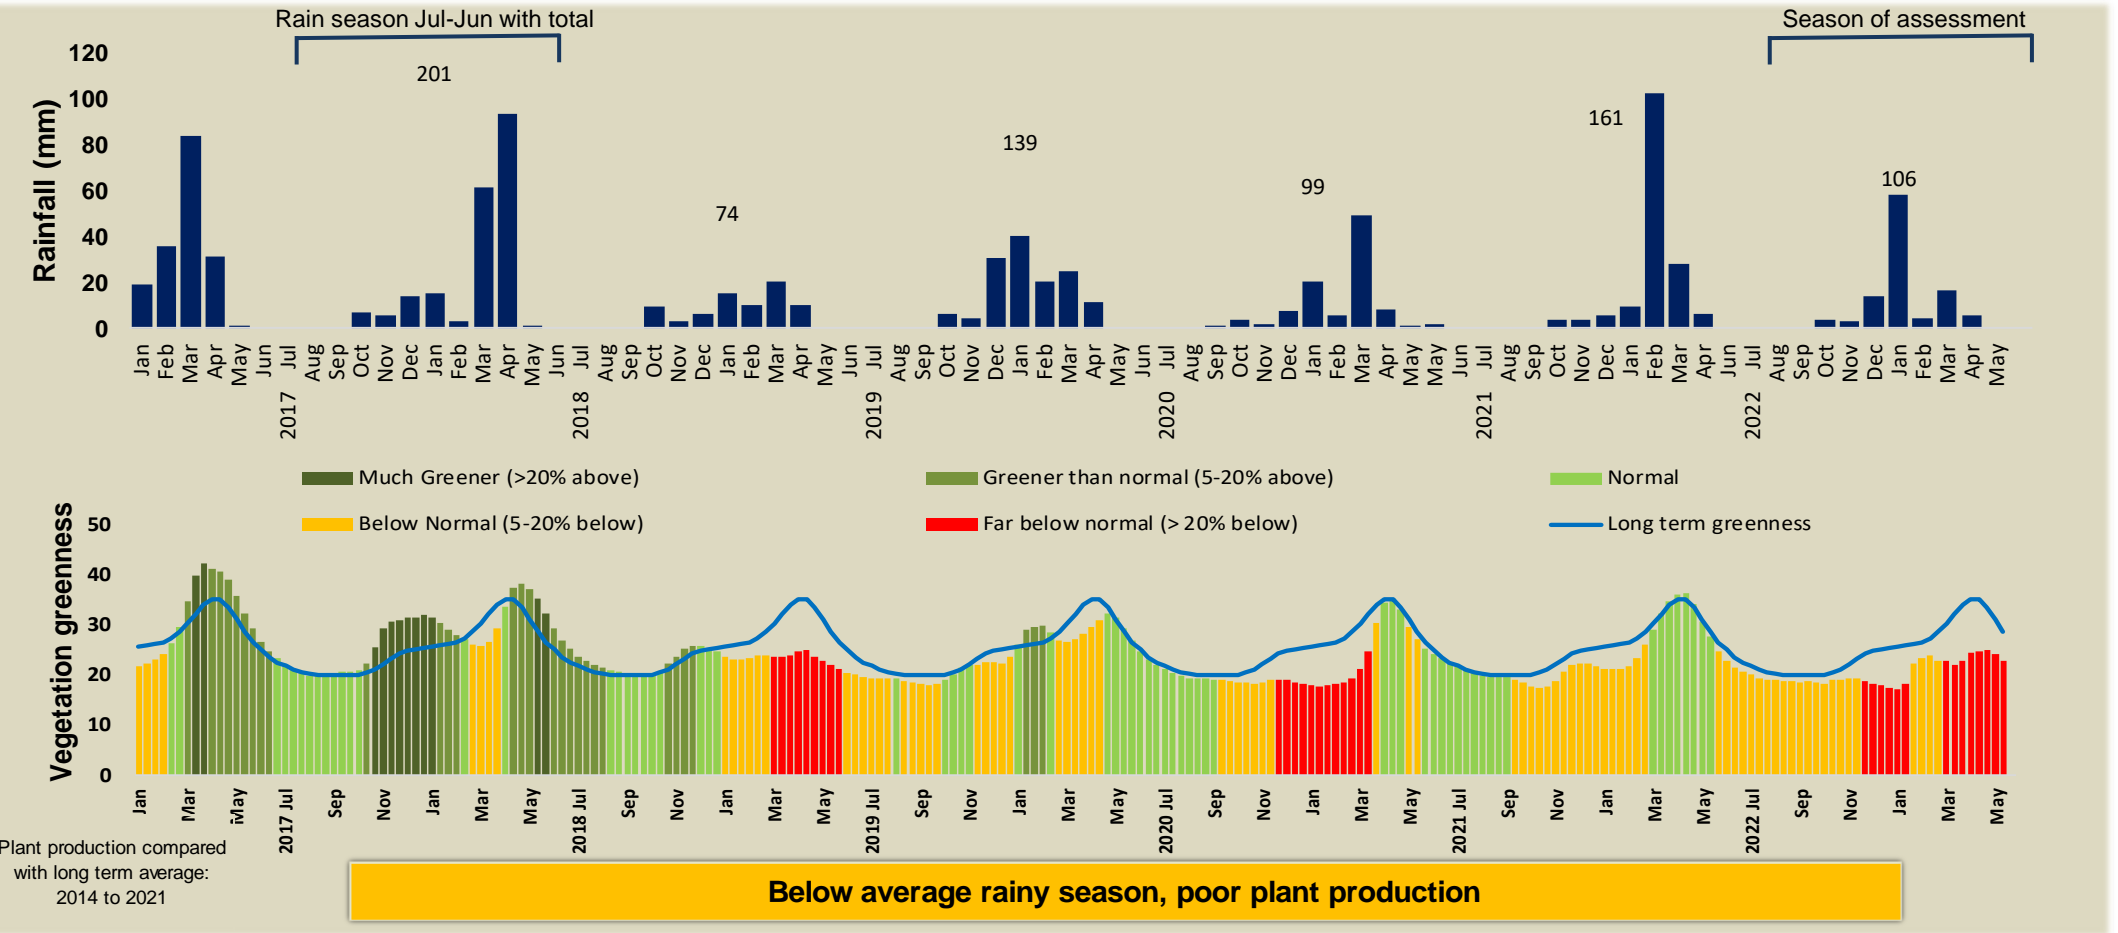

Adapting in response to the current environmental conditions ...

Seasonal trends in rainfall and vegetation (2022 / 2023 Season)

Vegetation cover trend (2000 - 2021)

Vegetation productivity (February to April) 2023

Fire management

Forage availability

Climate and vegetation patterns assist in our understanding of the status of wildlife and livestock in the conservancy for the effective management of these resources.