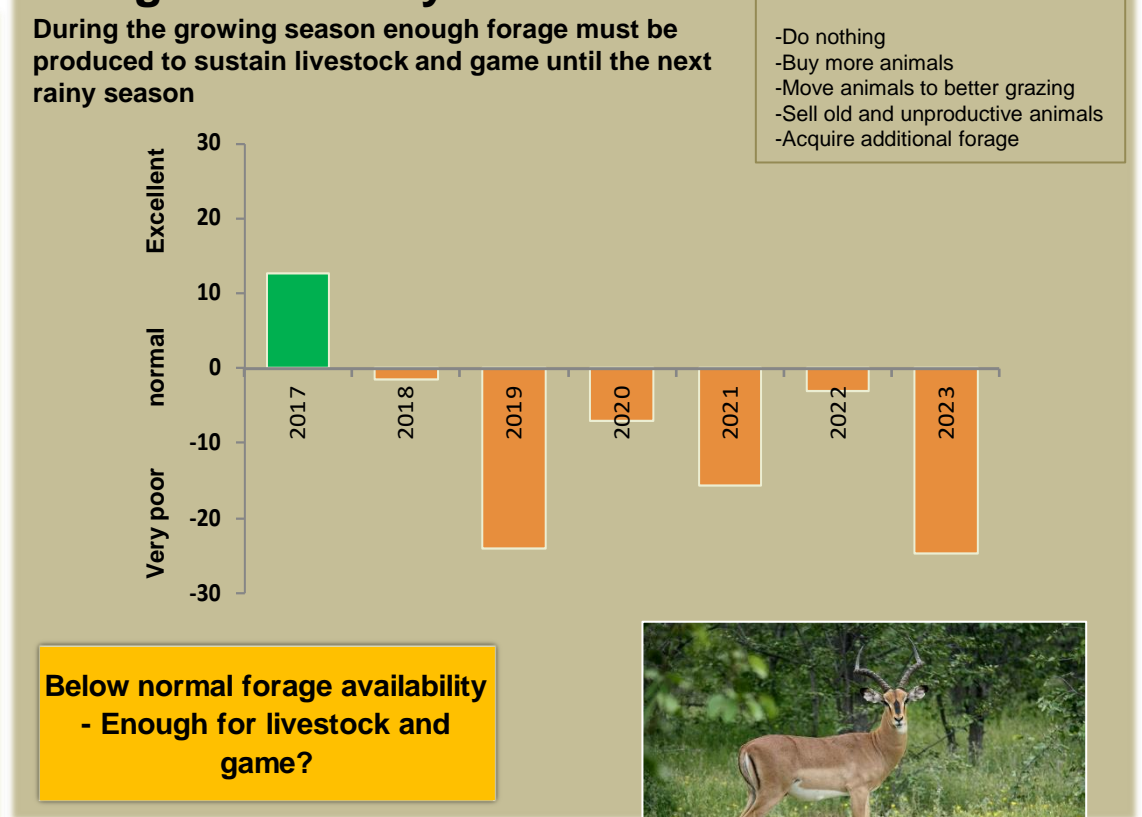

Adapting in response to the current environmental conditions ...

Seasonal trends in rainfall and vegetation (2022 / 2023 Season)

Vegetation cover trend (2000 - 2021)

Vegetation productivity (February to April) 2023

Fire management

Forage availability

Climate and vegetation patterns assist in our understanding of the status of wildlife and livestock in the conservancy for the effective management of these resources.