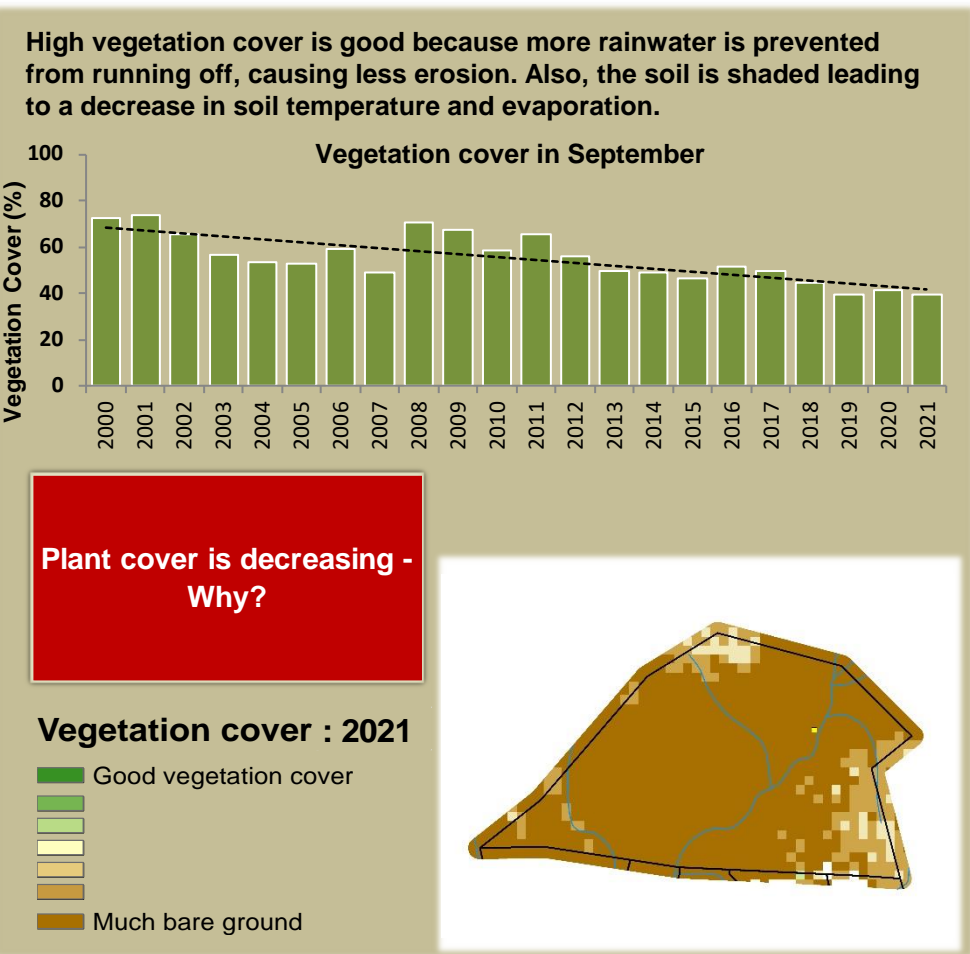

Adapting in response to the current environmental conditions ...

Seasonal trends in rainfall and vegetation (2022 / 2023 Season)

Vegetation cover trend (2000 - 2021)

Vegetation productivity (February to April) 2023

Fire management

Forage availability

Climate and vegetation patterns assist in our understanding of the status of wildlife and livestock in the conservancy for the effective management of these resources.