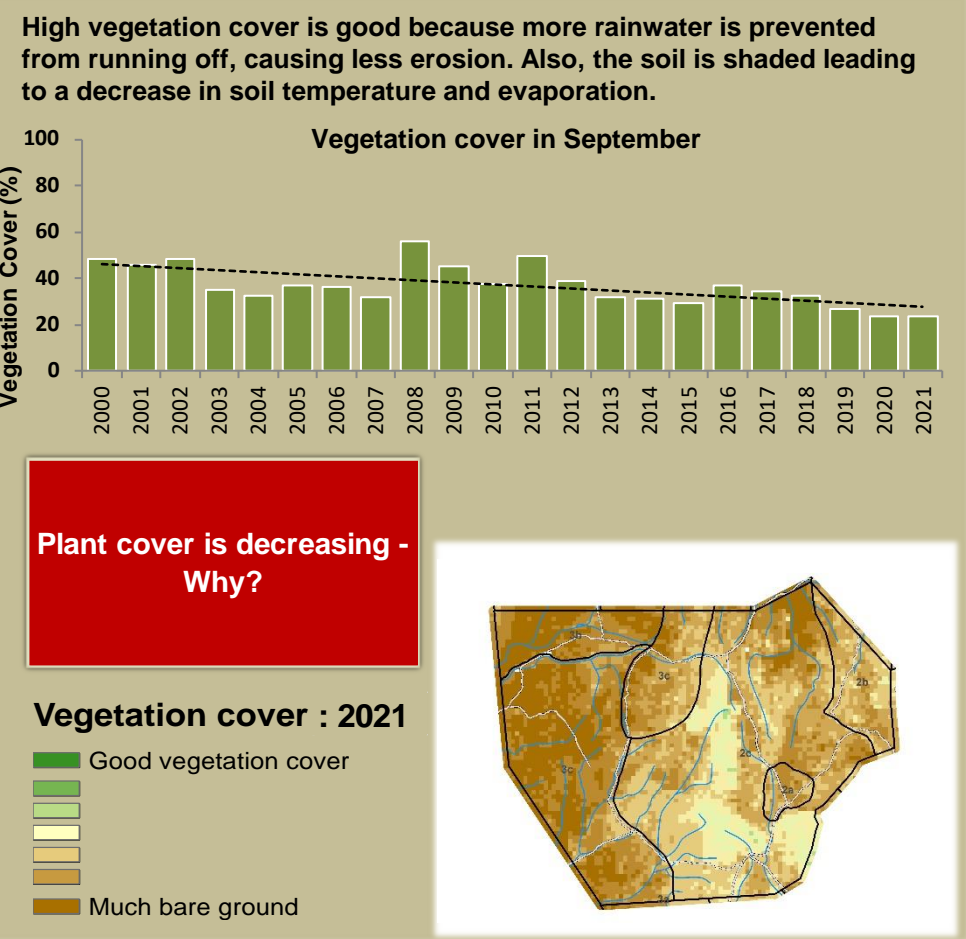

Adapting in response to the current environmental conditions ...

Seasonal trends in rainfall and vegetation (2022 / 2023 Season)

Vegetation cover trend (2000 - 2021)

Vegetation productivity (February to April) 2023

Fire management

Forage availability

Climate and vegetation patterns assist in our understanding of the status of wildlife and livestock in the conservancy for the effective management of these resources.