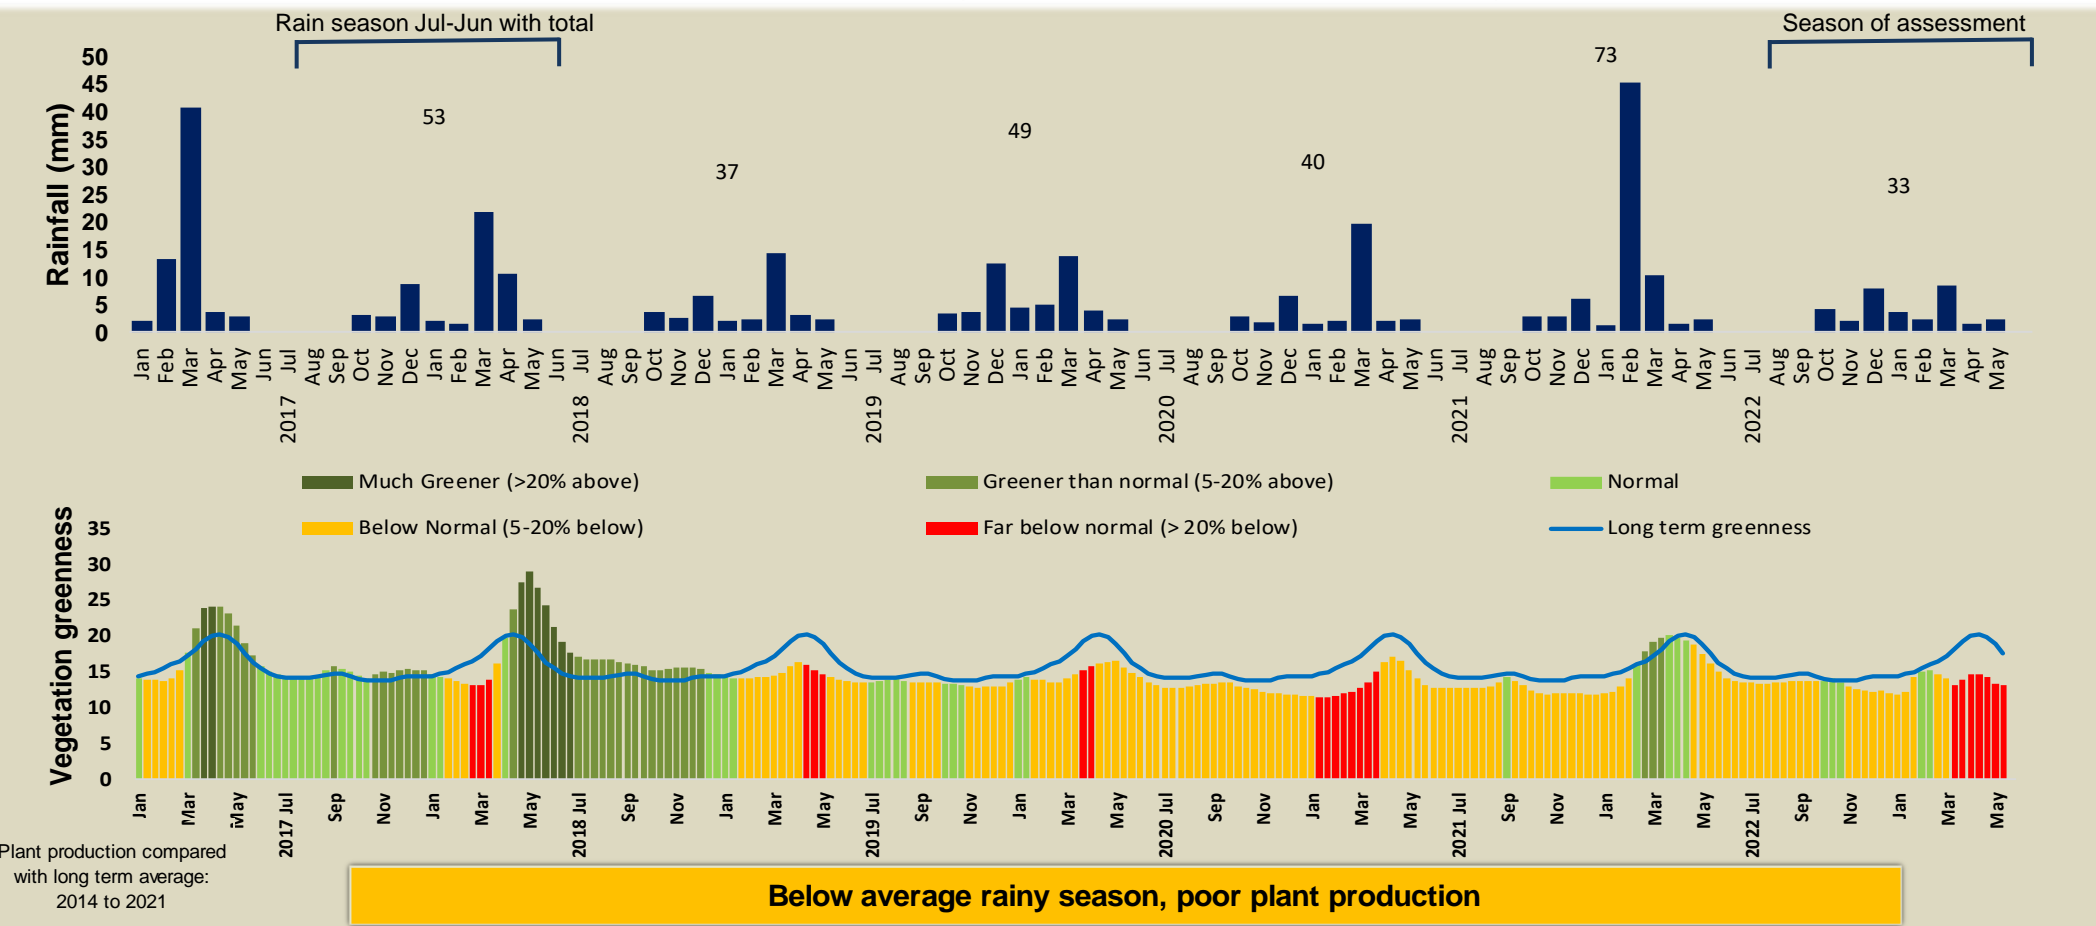

Adapting in response to the current environmental conditions ...

Seasonal trends in rainfall and vegetation (2022 / 2023 Season)

Vegetation cover trend (2000 - 2021)

Vegetation productivity (February to April) 2023

Fire management

Forage availability

Climate and vegetation patterns assist in our understanding of the status of wildlife and livestock in the conservancy for the effective management of these resources.