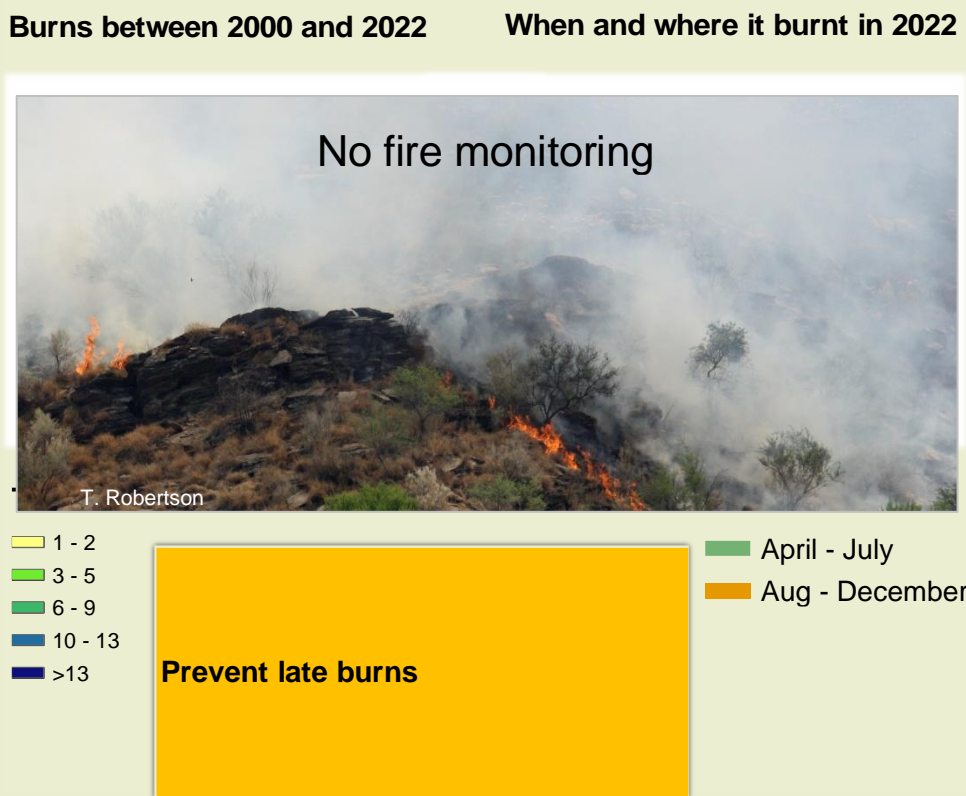

Adapting in response to the current environmental conditions ...

Seasonal trends in rainfall and vegetation (2022 / 2023 Season)

Vegetation cover trend (2000 - 2021)

Vegetation productivity (February to April) 2023

Fire management

Forage availability

Climate and vegetation patterns assist in our understanding of the status of wildlife and livestock in the conservancy for the effective management of these resources.