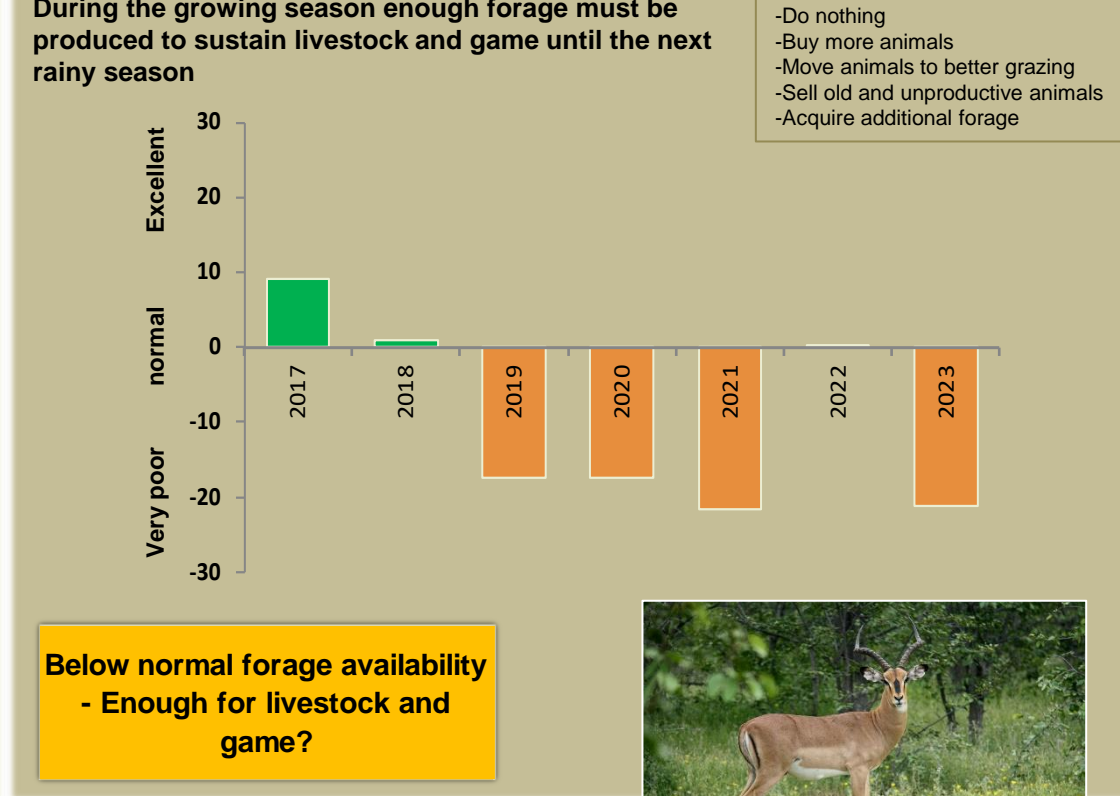

Adapting in response to the current environmental conditions ...

Seasonal trends in rainfall and vegetation (2022 / 2023 Season)

Vegetation cover trend (2000 - 2021)

Vegetation productivity (February to April) 2023

Fire management

Forage availability

Climate and vegetation patterns assist in our understanding of the status of wildlife and livestock in the conservancy for the effective management of these resources.