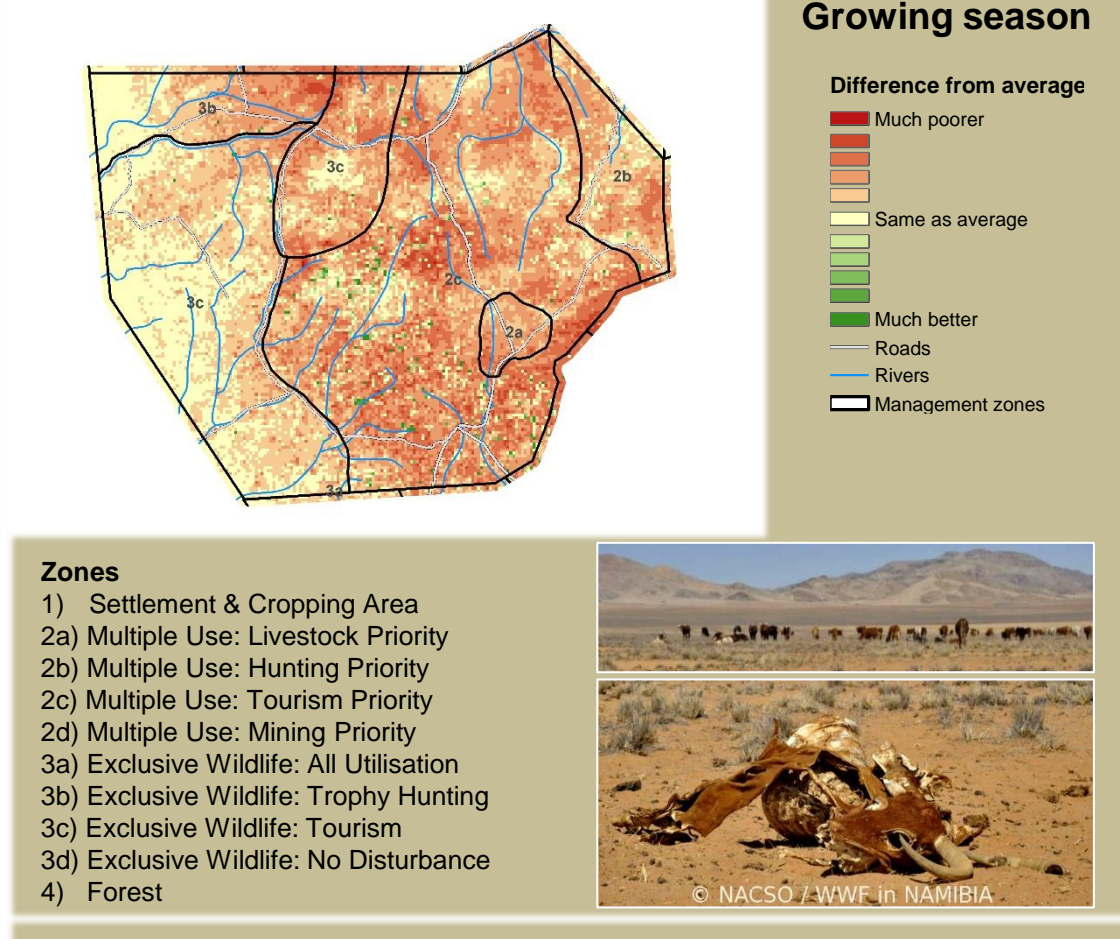

Adapting in response to the current environmental conditions ...

Seasonal trends in rainfall and vegetation (2022 / 2023 Season)

Vegetation cover trend (2000 - 2021)

Vegetation productivity (February to April) 2023

Fire management

Forage availability

Climate and vegetation patterns assist in our understanding of the status of wildlife and livestock in the conservancy for the effective management of these resources.