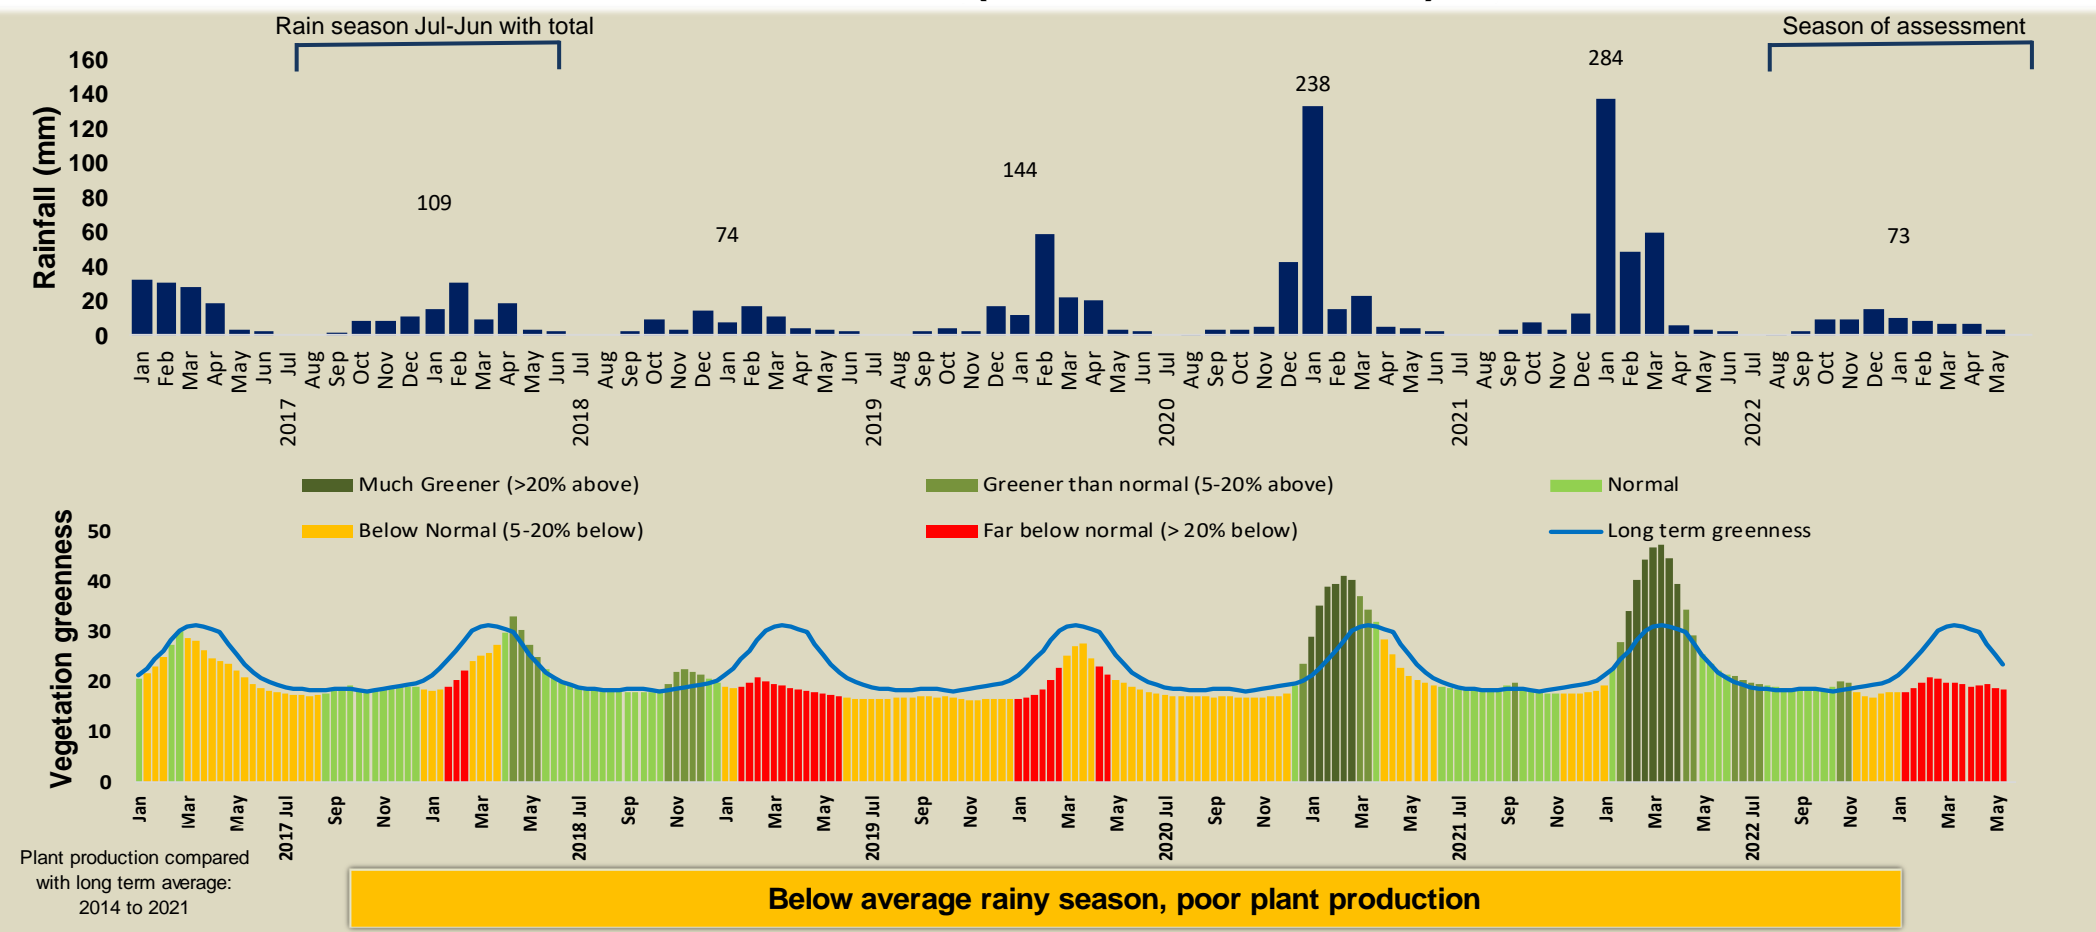

Adapting in response to the current environmental conditions ...

Seasonal trends in rainfall and vegetation (2022 / 2023 Season)

Vegetation cover trend (2000 - 2021)

Vegetation productivity (February to April) 2023

Fire management

Forage availability

Climate and vegetation patterns assist in our understanding of the status of wildlife and livestock in the conservancy for the effective management of these resources.