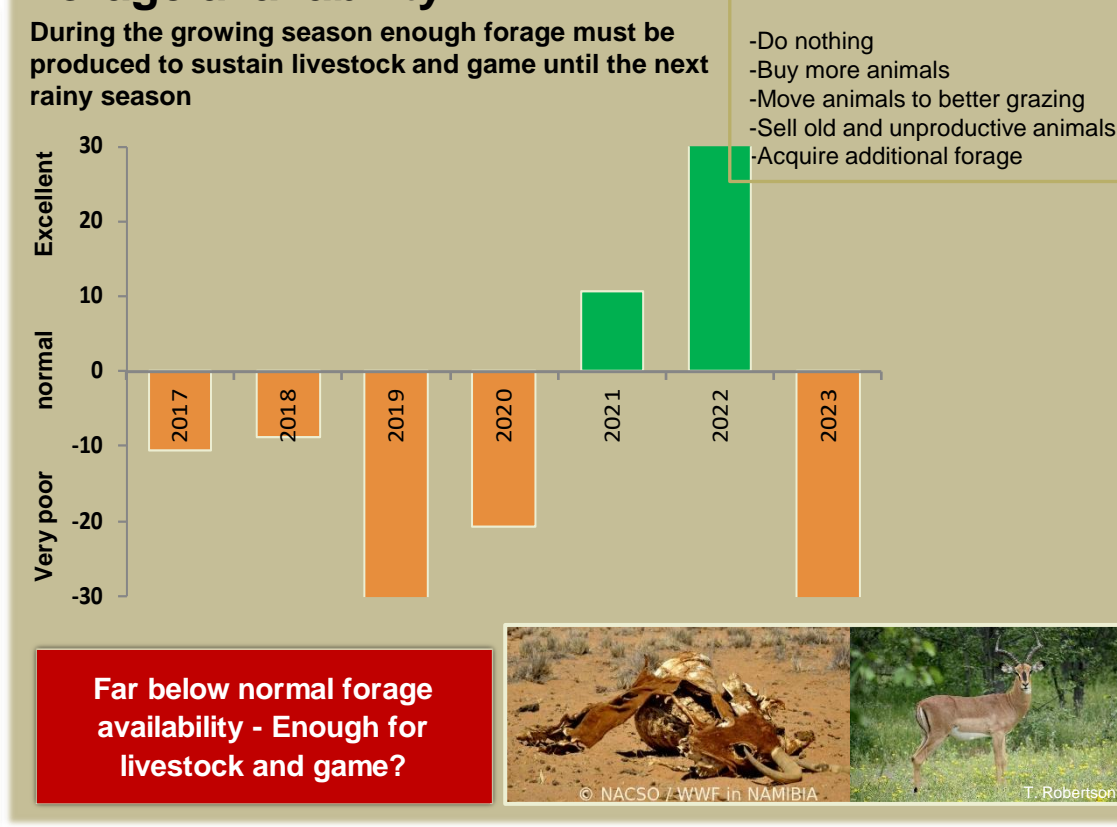

Adapting in response to the current environmental conditions ...

Seasonal trends in rainfall and vegetation (2022 / 2023 Season)

Vegetation cover trend (2000 - 2021)

Vegetation productivity (February to April) 2023

Fire management

Forage availability

Climate and vegetation patterns assist in our understanding of the status of wildlife and livestock in the conservancy for the effective management of these resources.