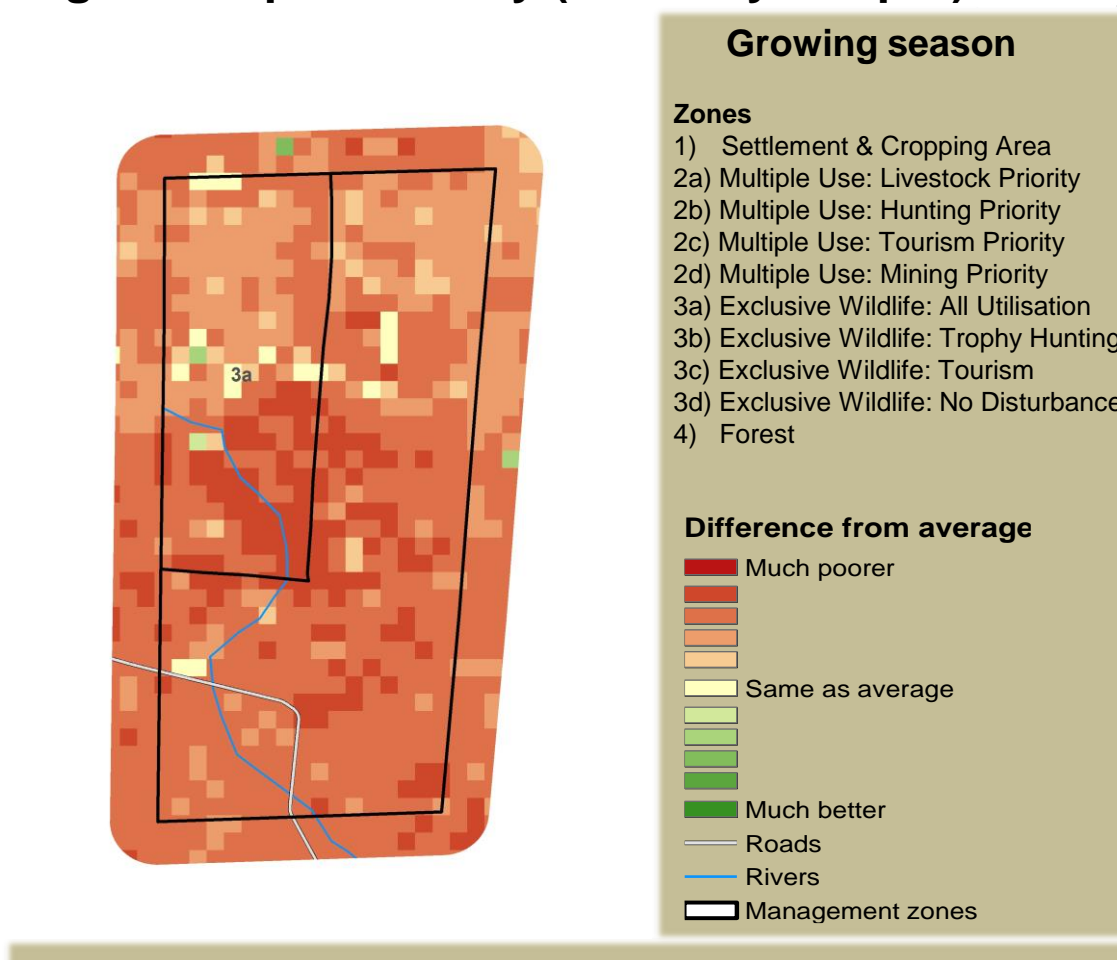

Adapting in response to the current environmental conditions ...

Seasonal trends in rainfall and vegetation (2022 / 2023 Season)

Vegetation cover trend (2000 - 2021)

Vegetation productivity (February to April) 2023

Fire management

Forage availability

Climate and vegetation patterns assist in our understanding of the status of wildlife and livestock in the conservancy for the effective management of these resources.