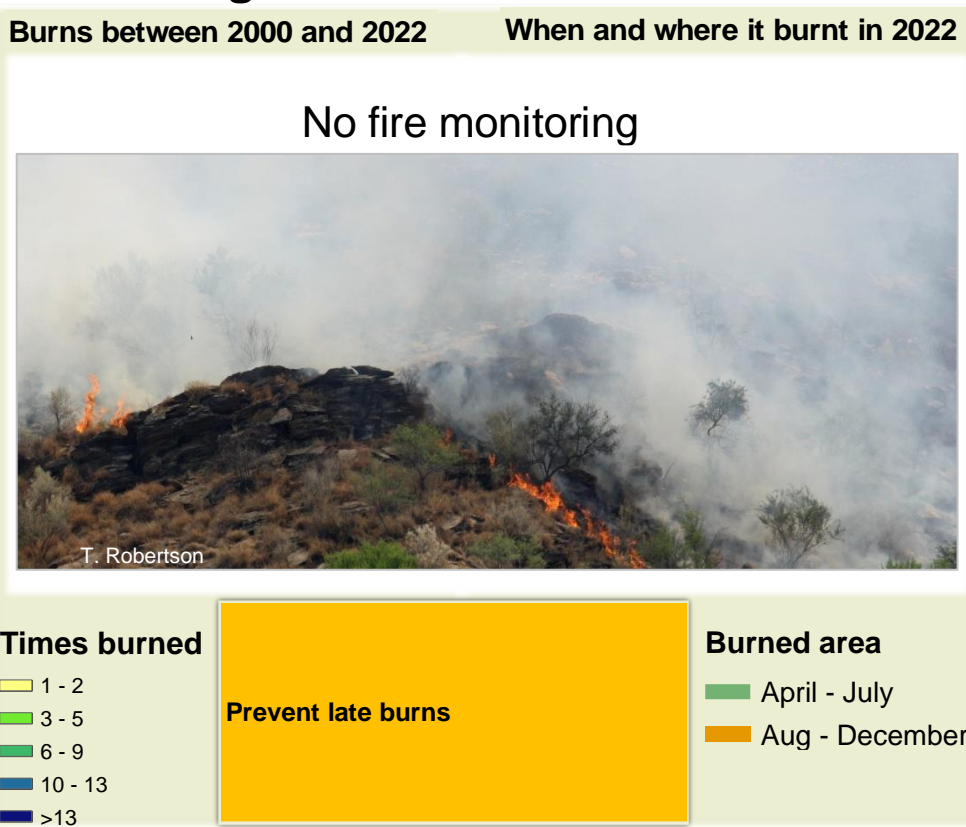

Adapting in response to the current environmental conditions ...

Seasonal trends in rainfall and vegetation (2022 / 2023 Season)

Vegetation cover trend (2000 - 2021)

Vegetation productivity (February to April) 2023

Fire management

Forage availability

Climate and vegetation patterns assist in our understanding of the status of wildlife and livestock in the conservancy for the effective management of these resources.