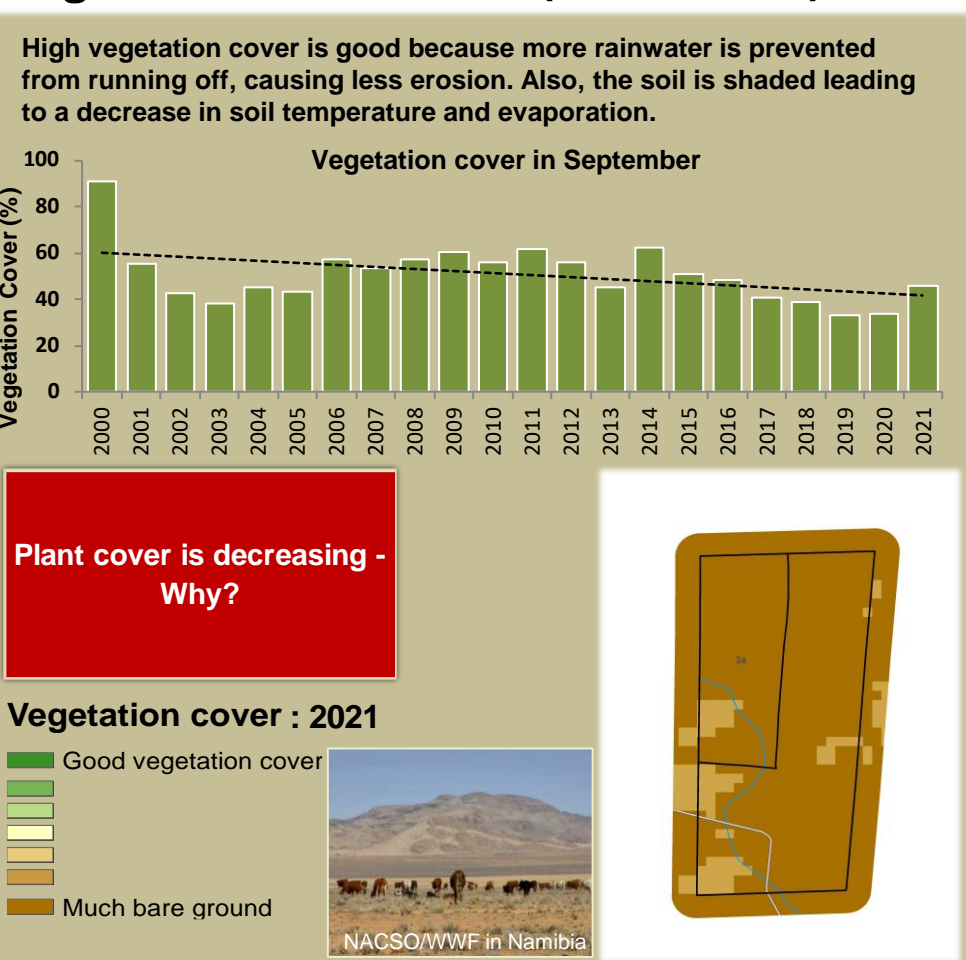

Adapting in response to the current environmental conditions ...

Seasonal trends in rainfall and vegetation (2022 / 2023 Season)

Vegetation cover trend (2000 - 2021)

Vegetation productivity (February to April) 2023

Fire management

Forage availability

Climate and vegetation patterns assist in our understanding of the status of wildlife and livestock in the conservancy for the effective management of these resources.