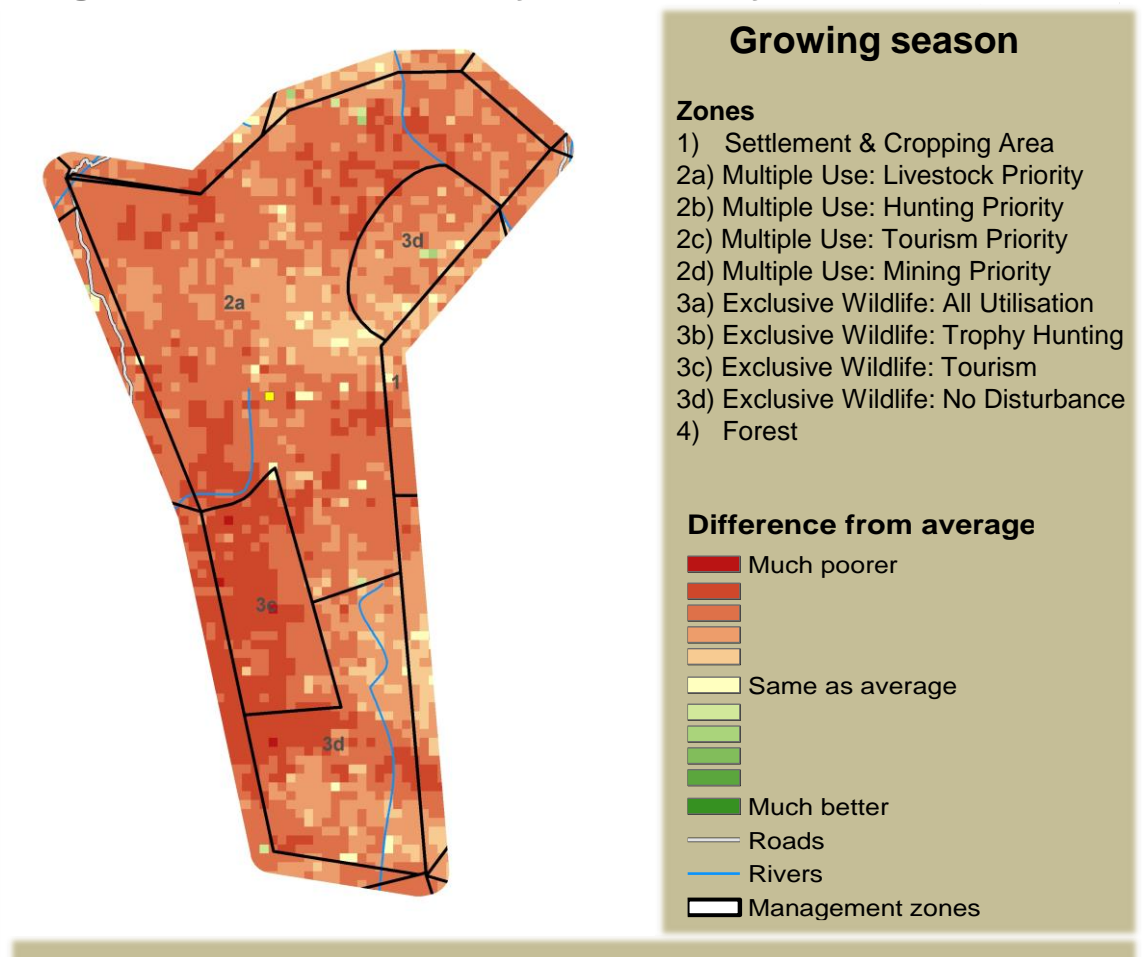

# Otjambangu Climate and Vegetation Report

Adapting in response to the current environmental conditions ...

## Seasonal trends in rainfall and vegetation (2022 / 2023 Season)

## Vegetation cover trend (2000 - 2021)

## Vegetation productivity (February to April) 2023