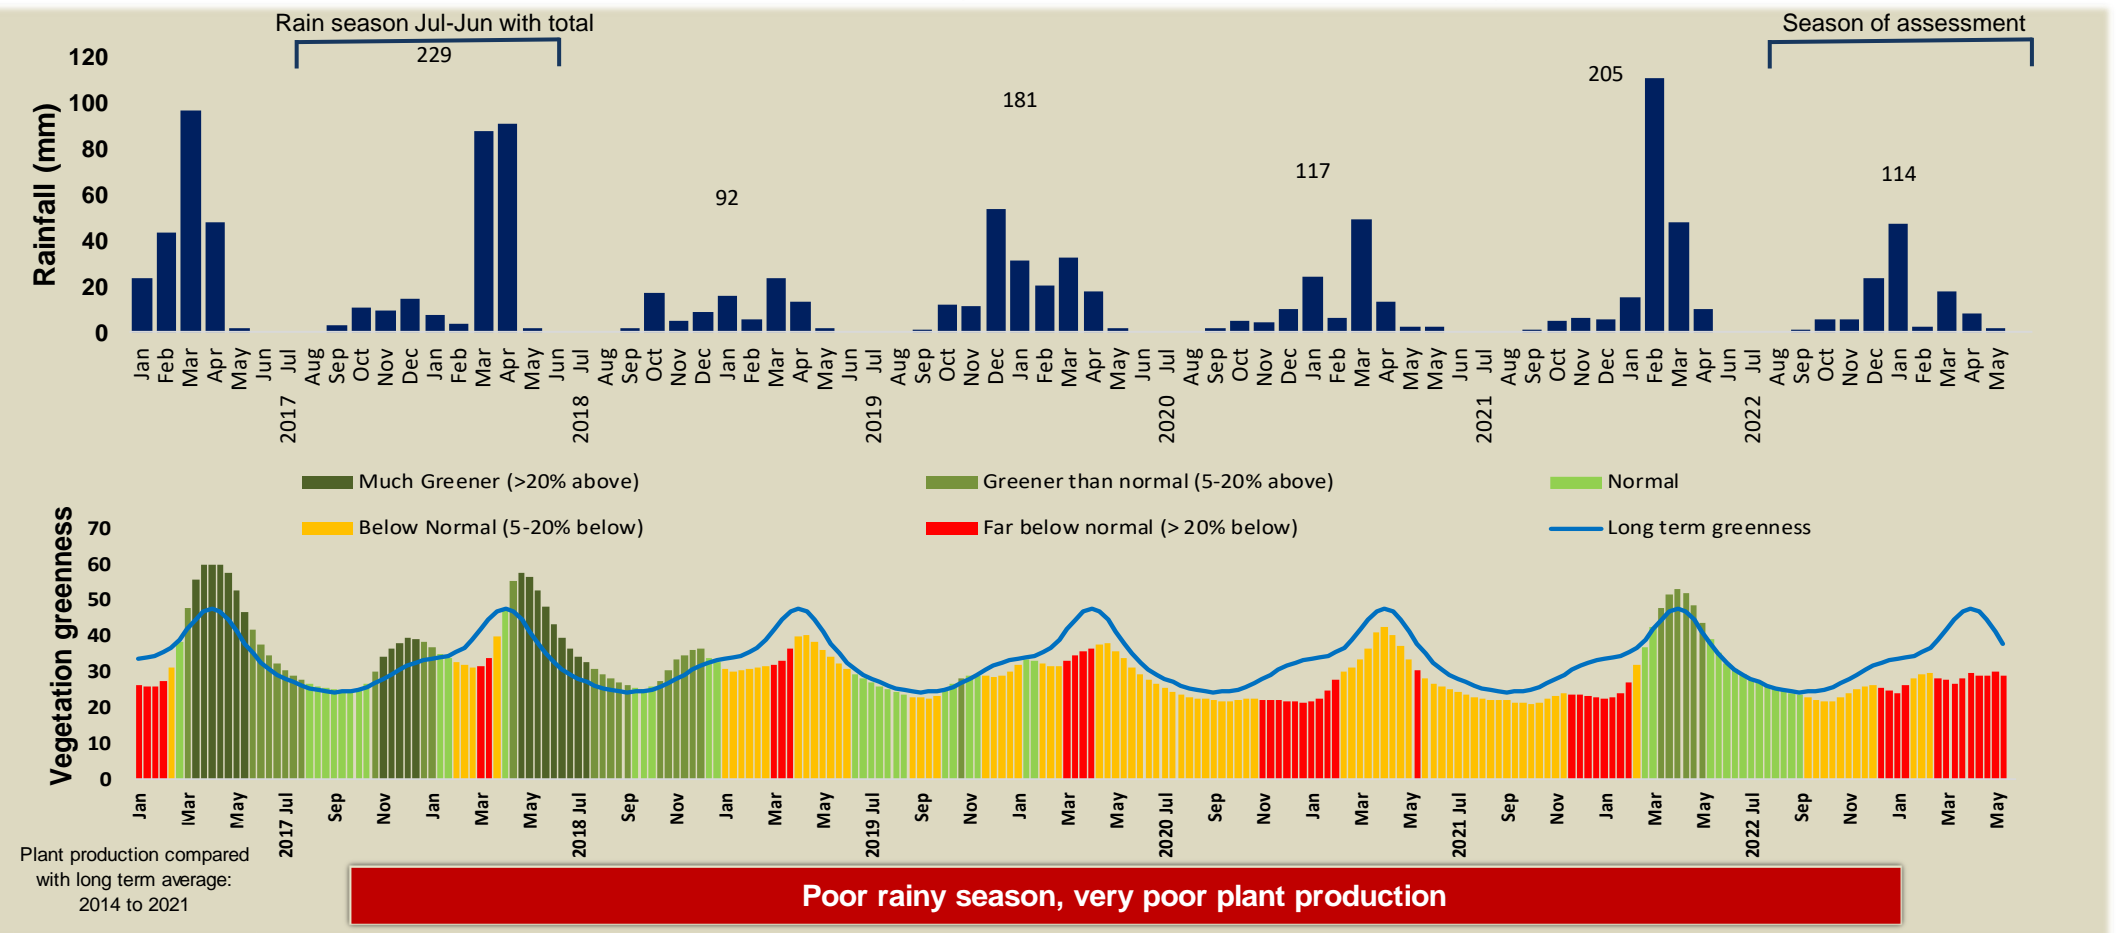

## Seasonal trends in rainfall and vegetation (2022 / 2023 Season)

## Vegetation cover trend (2000 - 2021)

## Vegetation productivity (February to April) 2023