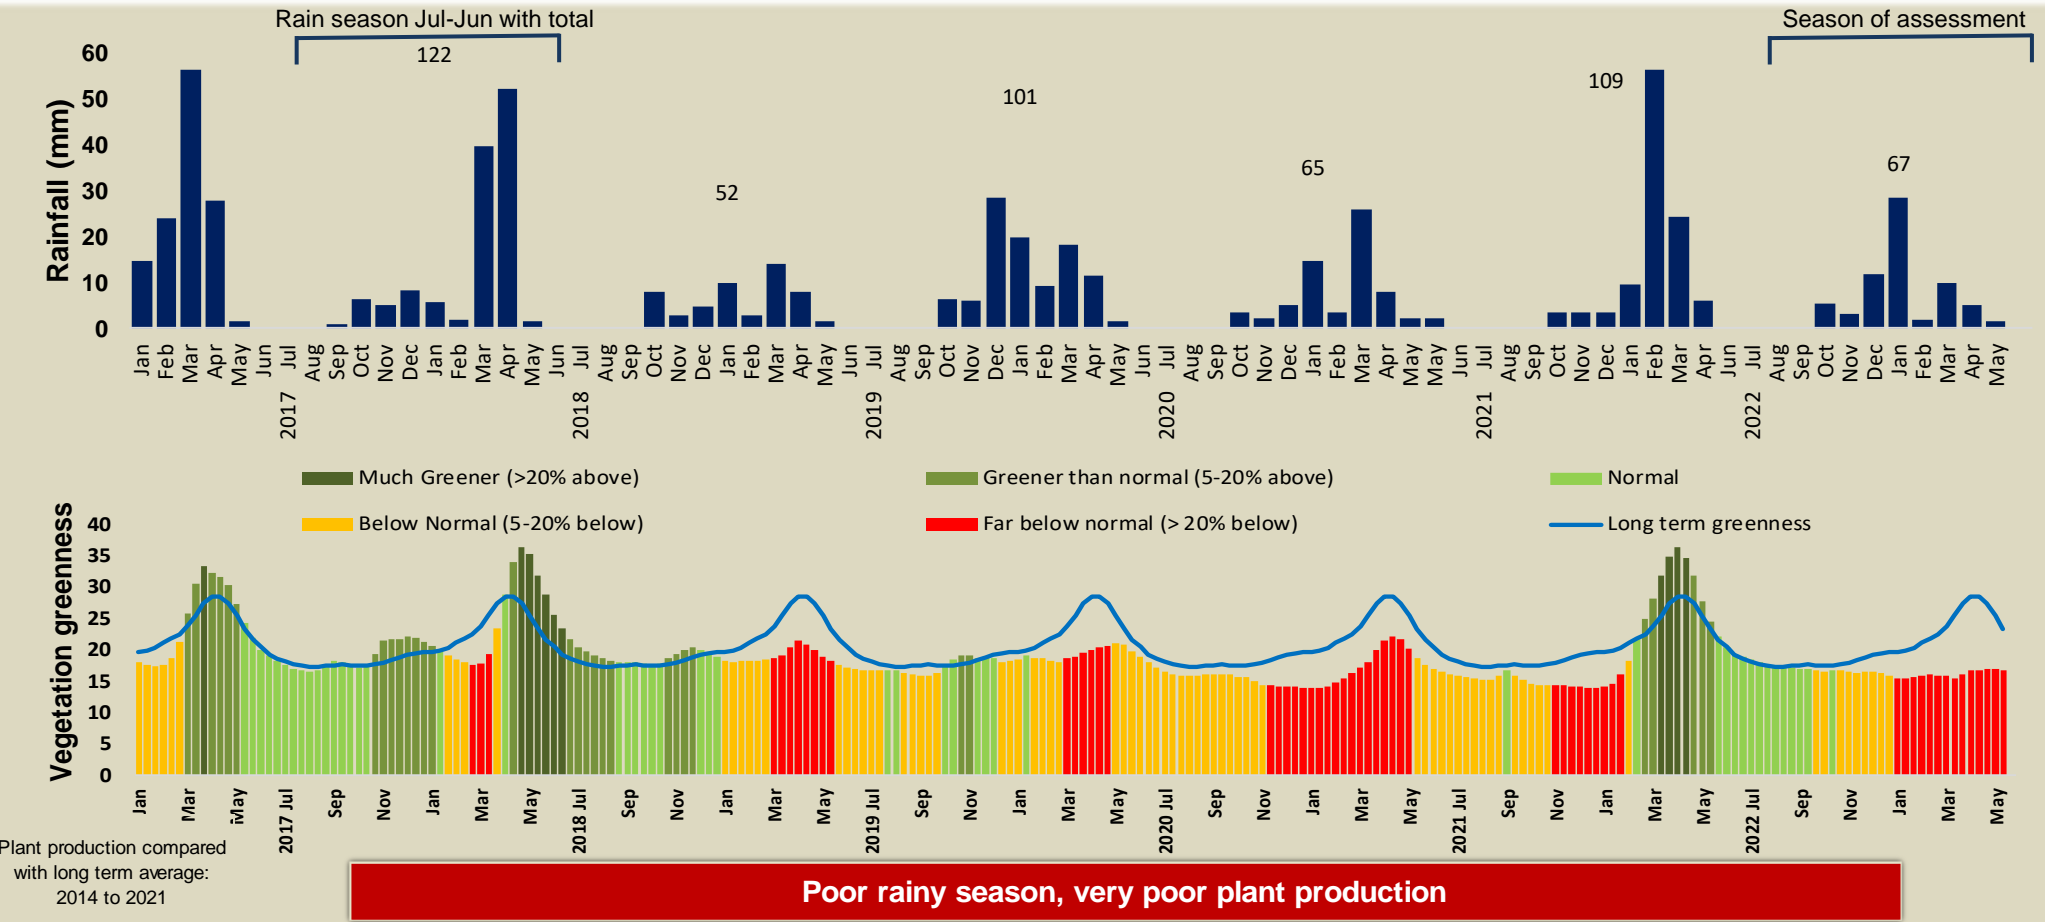

Otjikondavirongo Climate and Vegetation Report

Adapting in response to the current environmental conditions ...

Seasonal trends in rainfall and vegetation (2022 / 2023 Season)

Vegetation cover trend (2000 - 2021)

Vegetation productivity (February to April) 2023

Fire management

Forage availability

Climate and vegetation patterns assist in our understanding of the status of wildlife and livestock in the conservancy for the effective management of these resources.