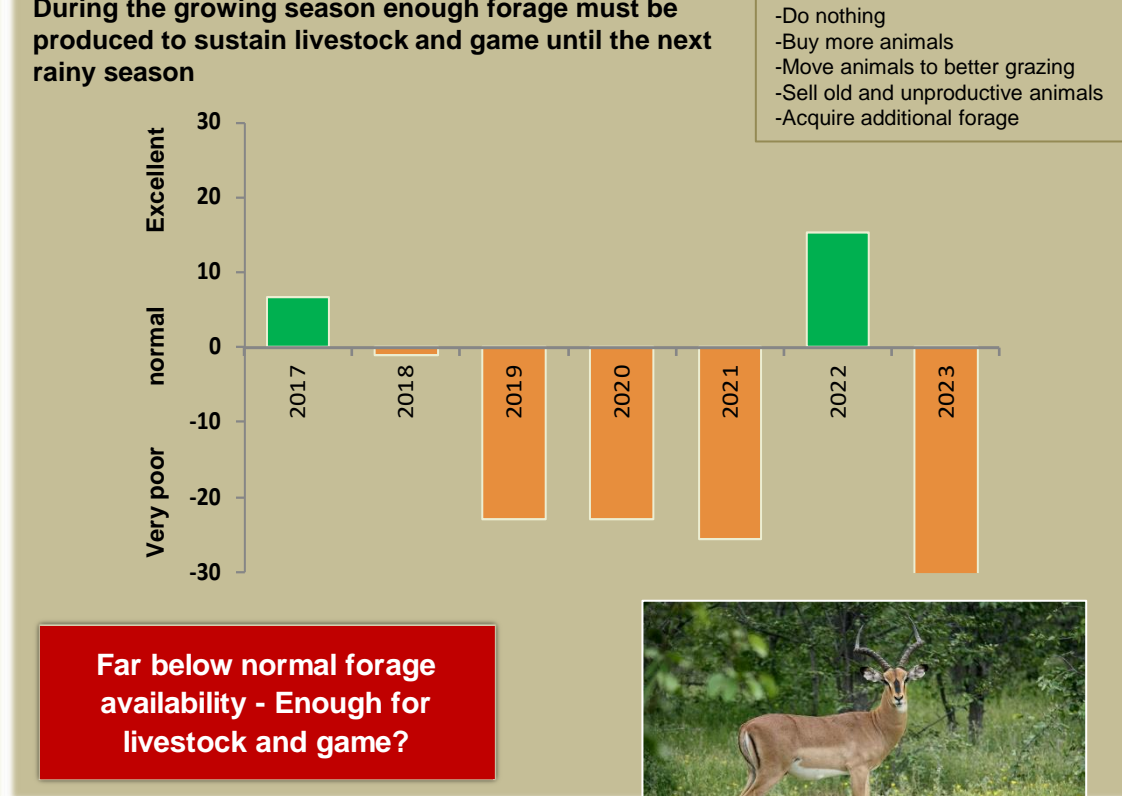

Otjikondavirongo Climate and Vegetation Report

Adapting in response to the current environmental conditions ...

Seasonal trends in rainfall and vegetation (2022 / 2023 Season)

Vegetation cover trend (2000 - 2021)

Vegetation productivity (February to April) 2023

Fire management

Forage availability

Climate and vegetation patterns assist in our understanding of the status of wildlife and livestock in the conservancy for the effective management of these resources.