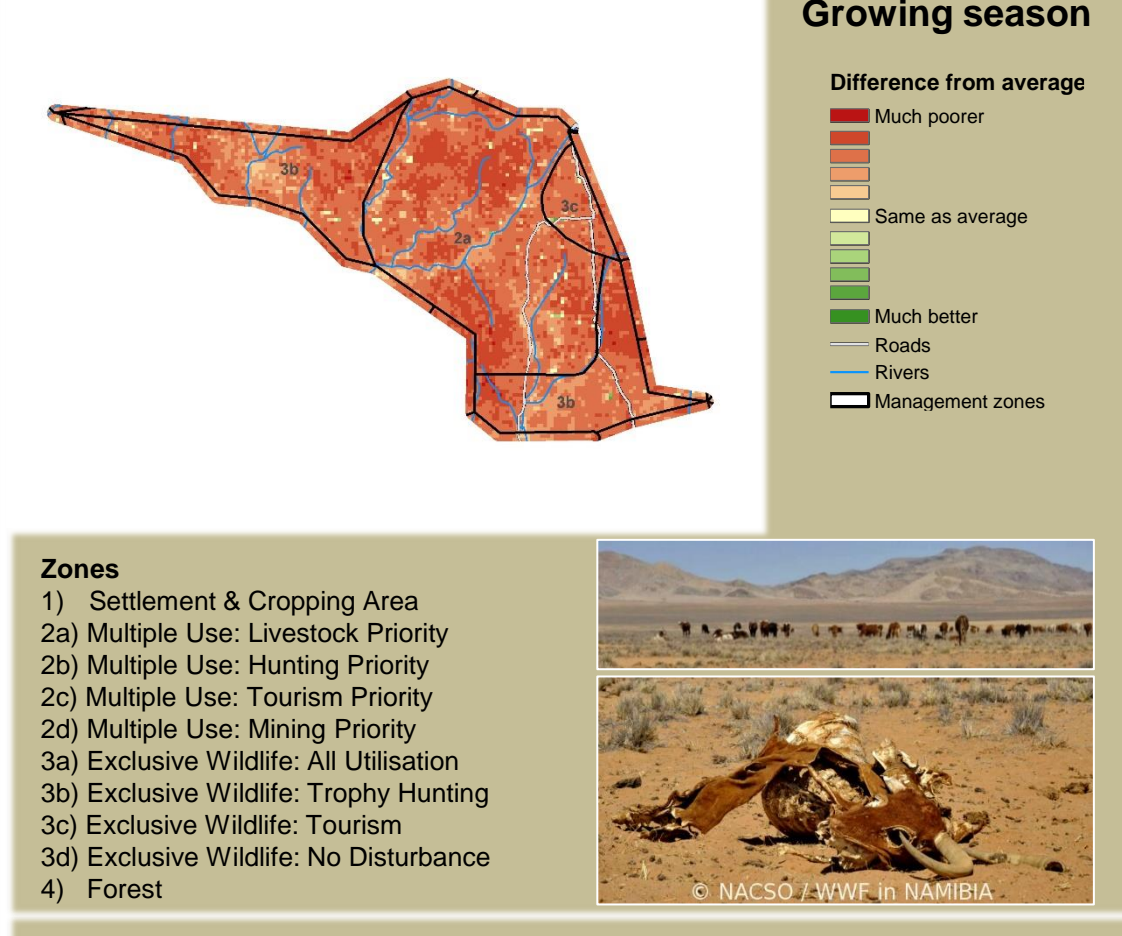

Otjikondavirongo Climate and Vegetation Report

Adapting in response to the current environmental conditions ...

Seasonal trends in rainfall and vegetation (2022 / 2023 Season)

Vegetation cover trend (2000 - 2021)

Vegetation productivity (February to April) 2023

Fire management

Forage availability

Climate and vegetation patterns assist in our understanding of the status of wildlife and livestock in the conservancy for the effective management of these resources.