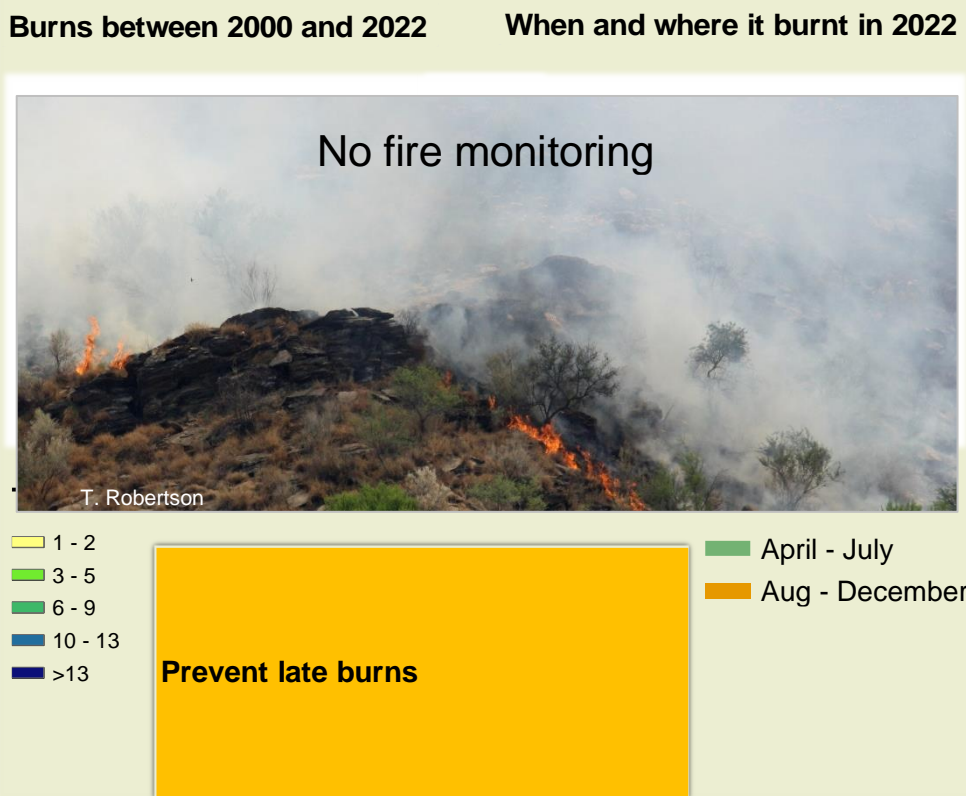

Otjikondavirongo Climate and Vegetation Report

Adapting in response to the current environmental conditions ...

Seasonal trends in rainfall and vegetation (2022 / 2023 Season)

Vegetation cover trend (2000 - 2021)

Vegetation productivity (February to April) 2023

Fire management

Forage availability

Climate and vegetation patterns assist in our understanding of the status of wildlife and livestock in the conservancy for the effective management of these resources.