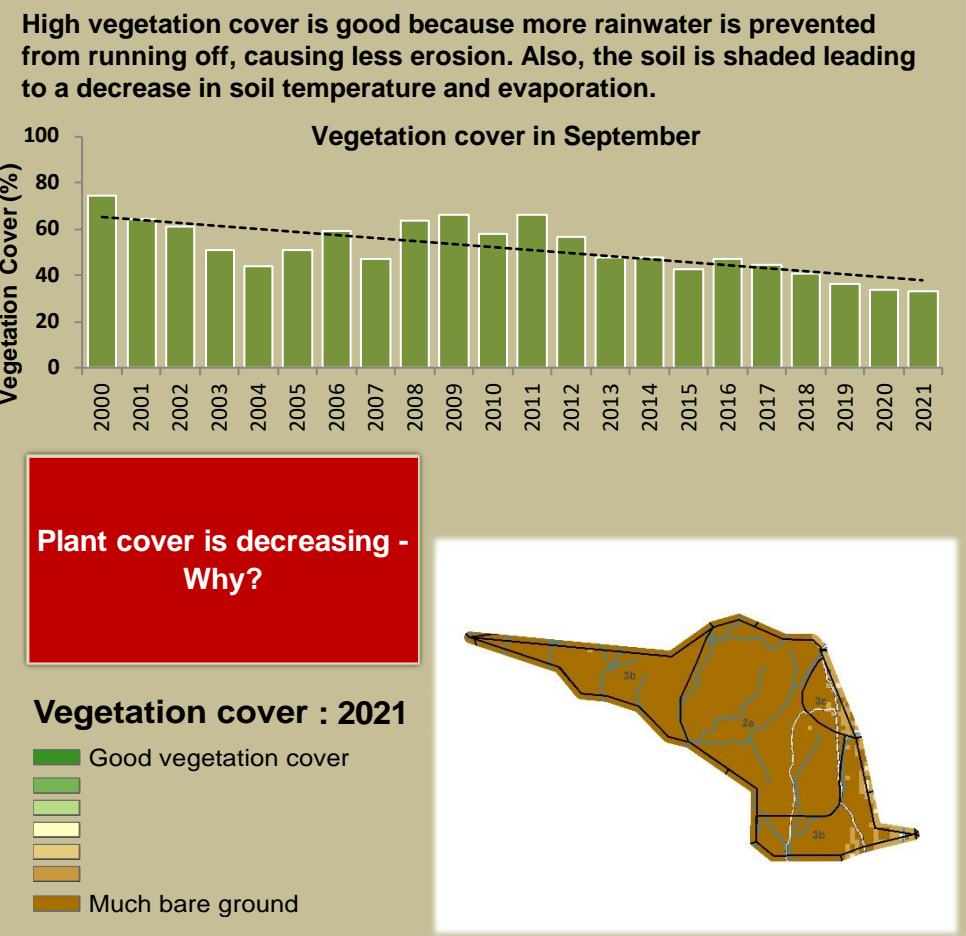

Otjikondavirongo Climate and Vegetation Report

Adapting in response to the current environmental conditions ...

Seasonal trends in rainfall and vegetation (2022 / 2023 Season)

Vegetation cover trend (2000 - 2021)

Vegetation productivity (February to April) 2023

Fire management

Forage availability

Climate and vegetation patterns assist in our understanding of the status of wildlife and livestock in the conservancy for the effective management of these resources.