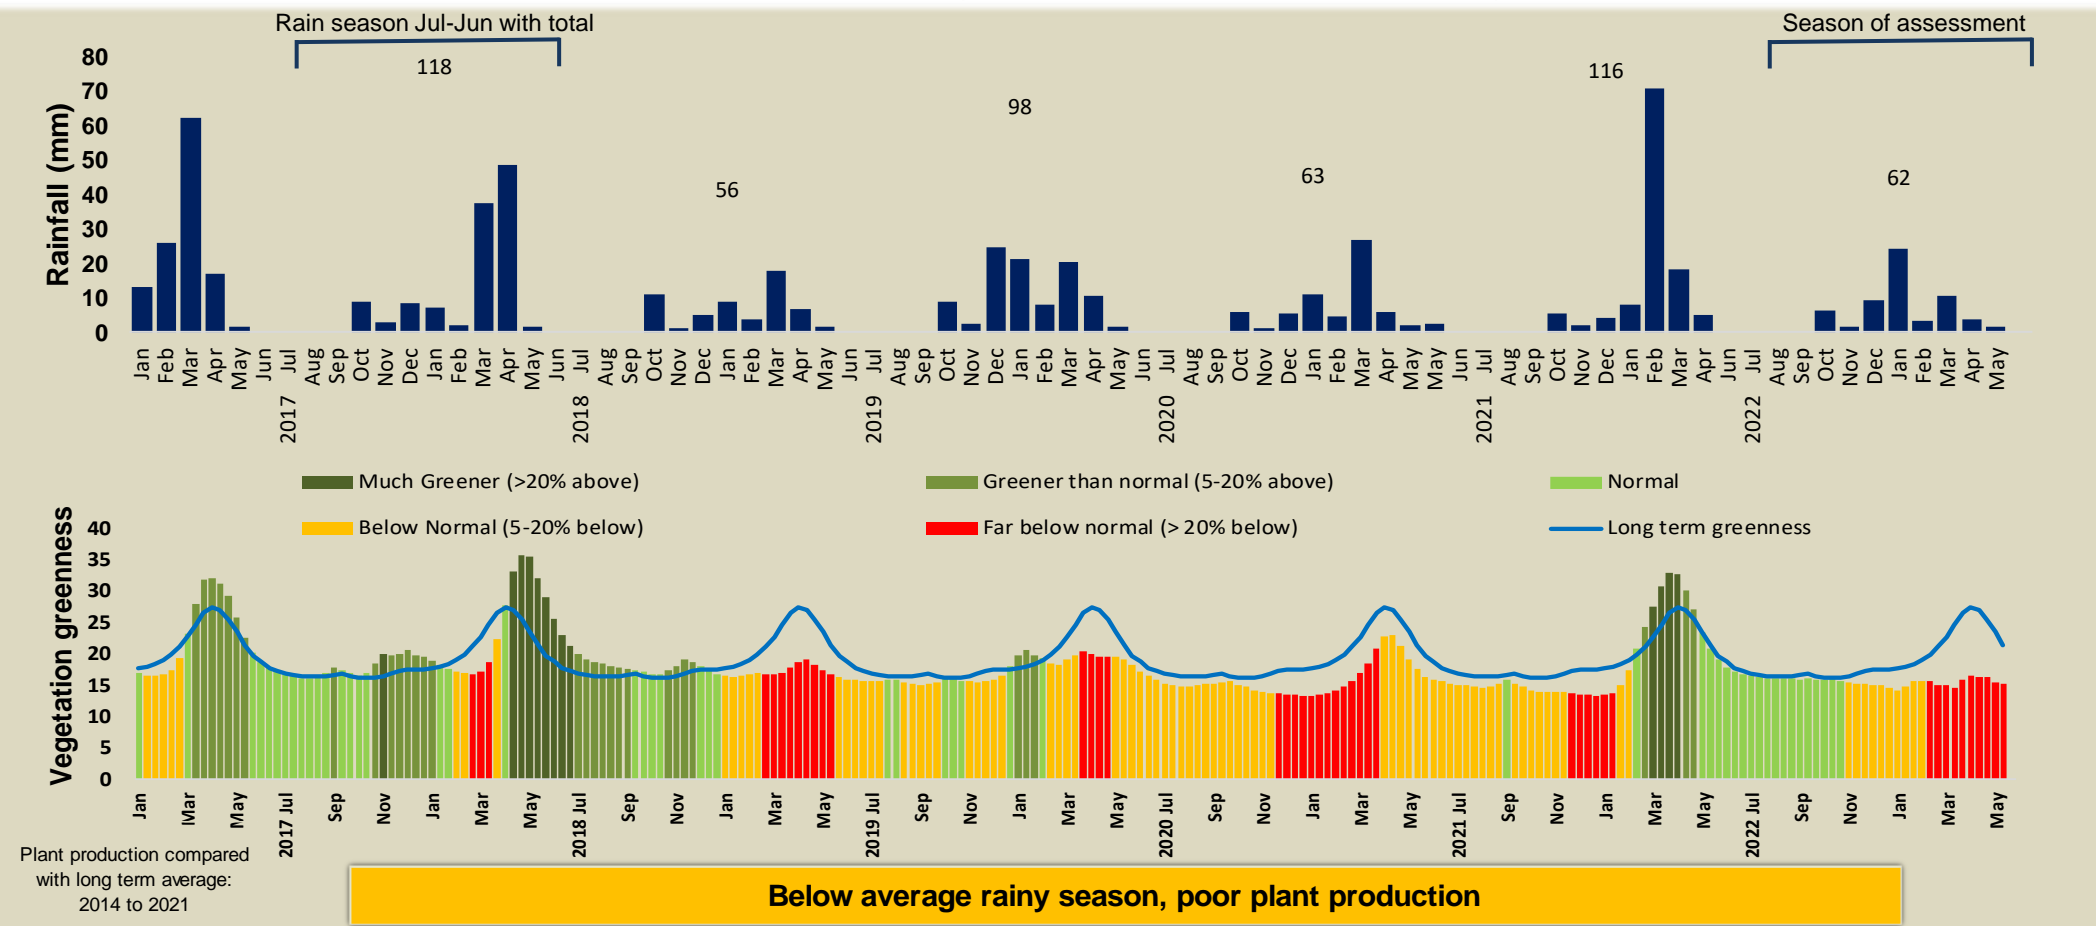

Adapting in response to the current environmental conditions ...

Seasonal trends in rainfall and vegetation (2022 / 2023 Season)

Vegetation cover trend (2000 - 2021)

Vegetation productivity (February to April) 2023

Fire management

Forage availability

Climate and vegetation patterns assist in our understanding of the status of wildlife and livestock in the conservancy for the effective management of these resources.