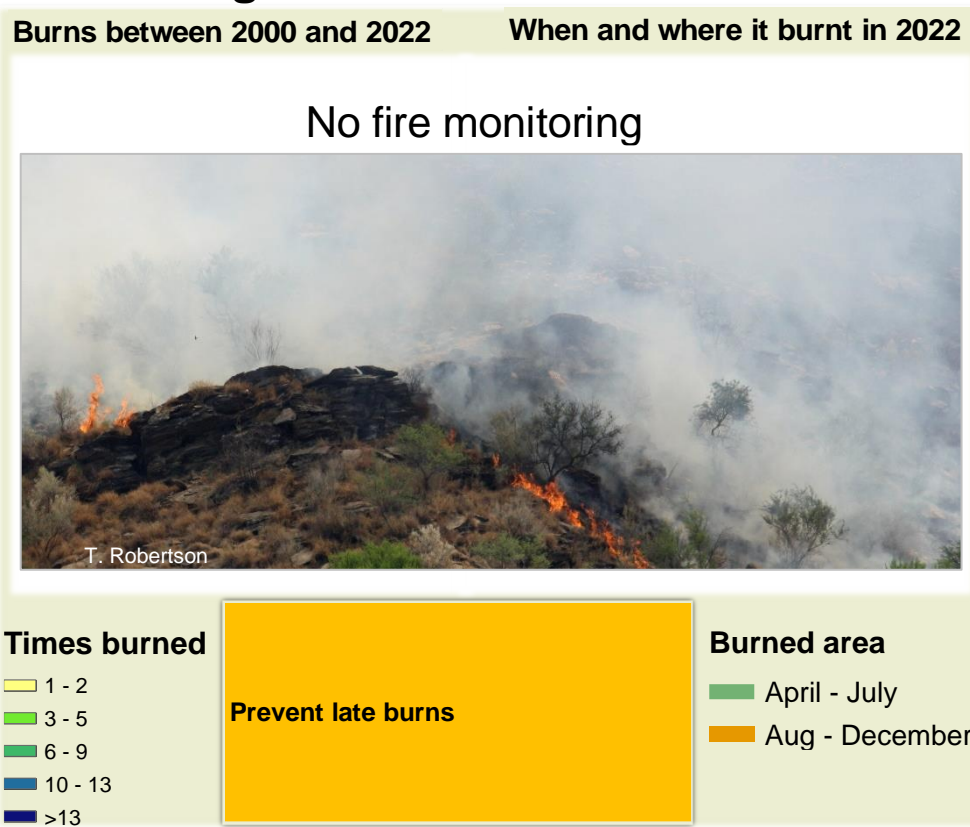

Adapting in response to the current environmental conditions ...

Seasonal trends in rainfall and vegetation (2022 / 2023 Season)

Vegetation cover trend (2000 - 2021)

Vegetation productivity (February to April) 2023

Fire management

Forage availability

Climate and vegetation patterns assist in our understanding of the status of wildlife and livestock in the conservancy for the effective management of these resources.