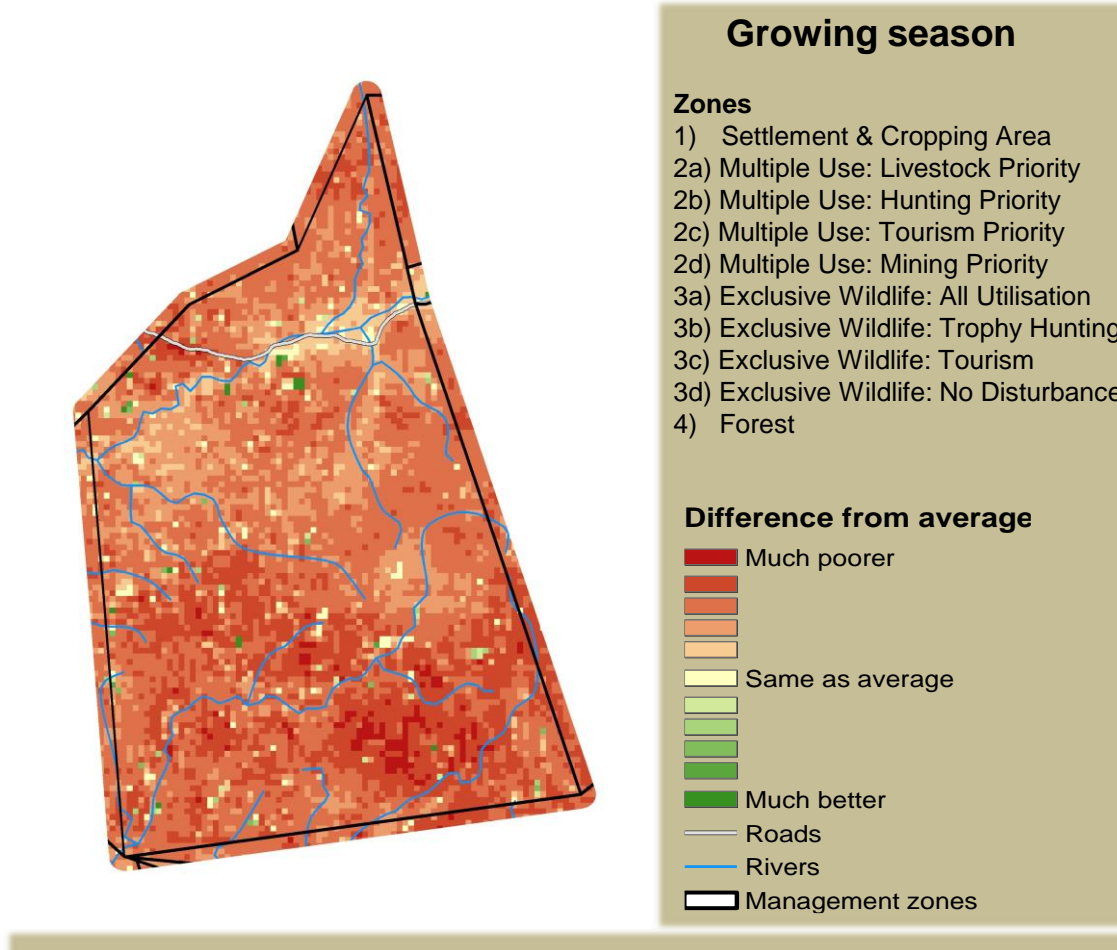

Adapting in response to the current environmental conditions ...

Seasonal trends in rainfall and vegetation (2022 / 2023 Season)

Vegetation cover trend (2000 - 2021)

Vegetation productivity (February to April) 2023

Fire management

Forage availability

Climate and vegetation patterns assist in our understanding of the status of wildlife and livestock in the conservancy for the effective management of these resources.