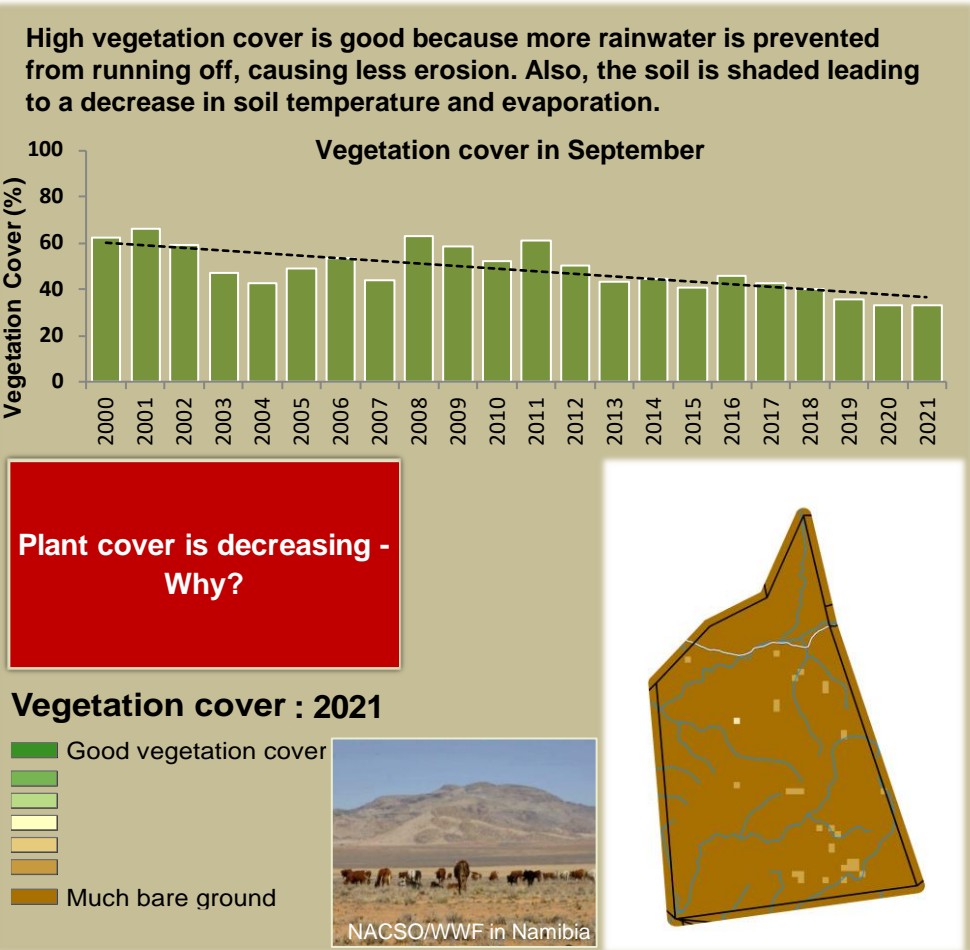

Adapting in response to the current environmental conditions ...

Seasonal trends in rainfall and vegetation (2022 / 2023 Season)

Vegetation cover trend (2000 - 2021)

Vegetation productivity (February to April) 2023

Fire management

Forage availability

Climate and vegetation patterns assist in our understanding of the status of wildlife and livestock in the conservancy for the effective management of these resources.