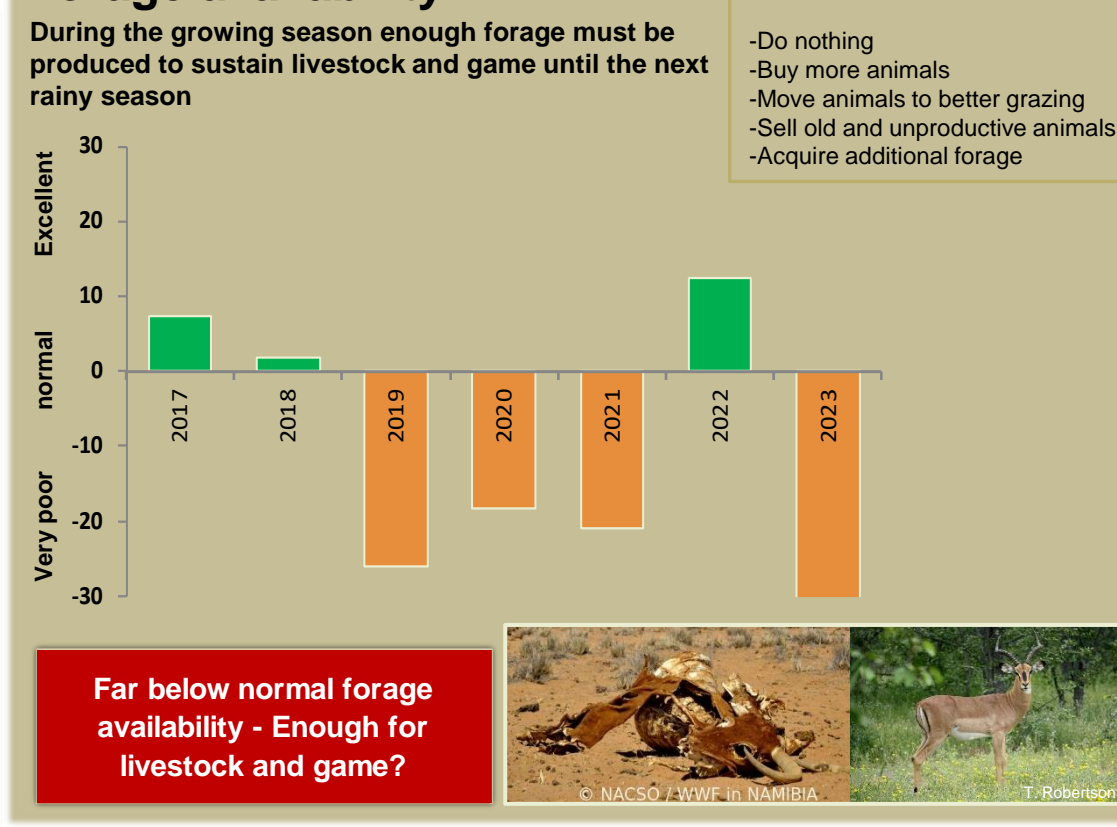

Adapting in response to the current environmental conditions ...

Seasonal trends in rainfall and vegetation (2022 / 2023 Season)

Vegetation cover trend (2000 - 2021)

Vegetation productivity (February to April) 2023

Fire management

Forage availability

Climate and vegetation patterns assist in our understanding of the status of wildlife and livestock in the conservancy for the effective management of these resources.