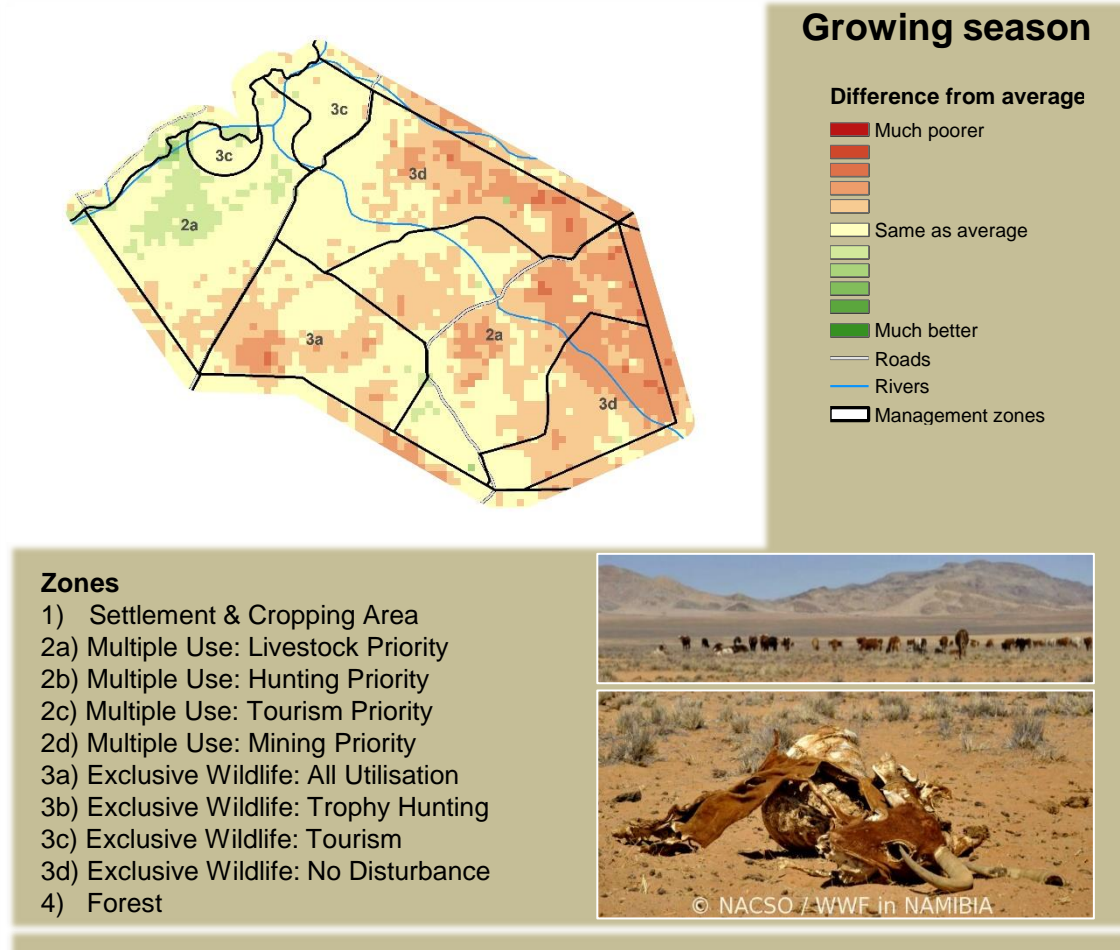

## Seasonal trends in rainfall and vegetation (2022 / 2023 Season)

## Vegetation cover trend (2000 - 2021)

## Vegetation productivity (February to April) 2023

## Forage availability

Climate and vegetation patterns assist in our understanding of the status of wildlife and livestock in the conservancy for the effective management of these resources.