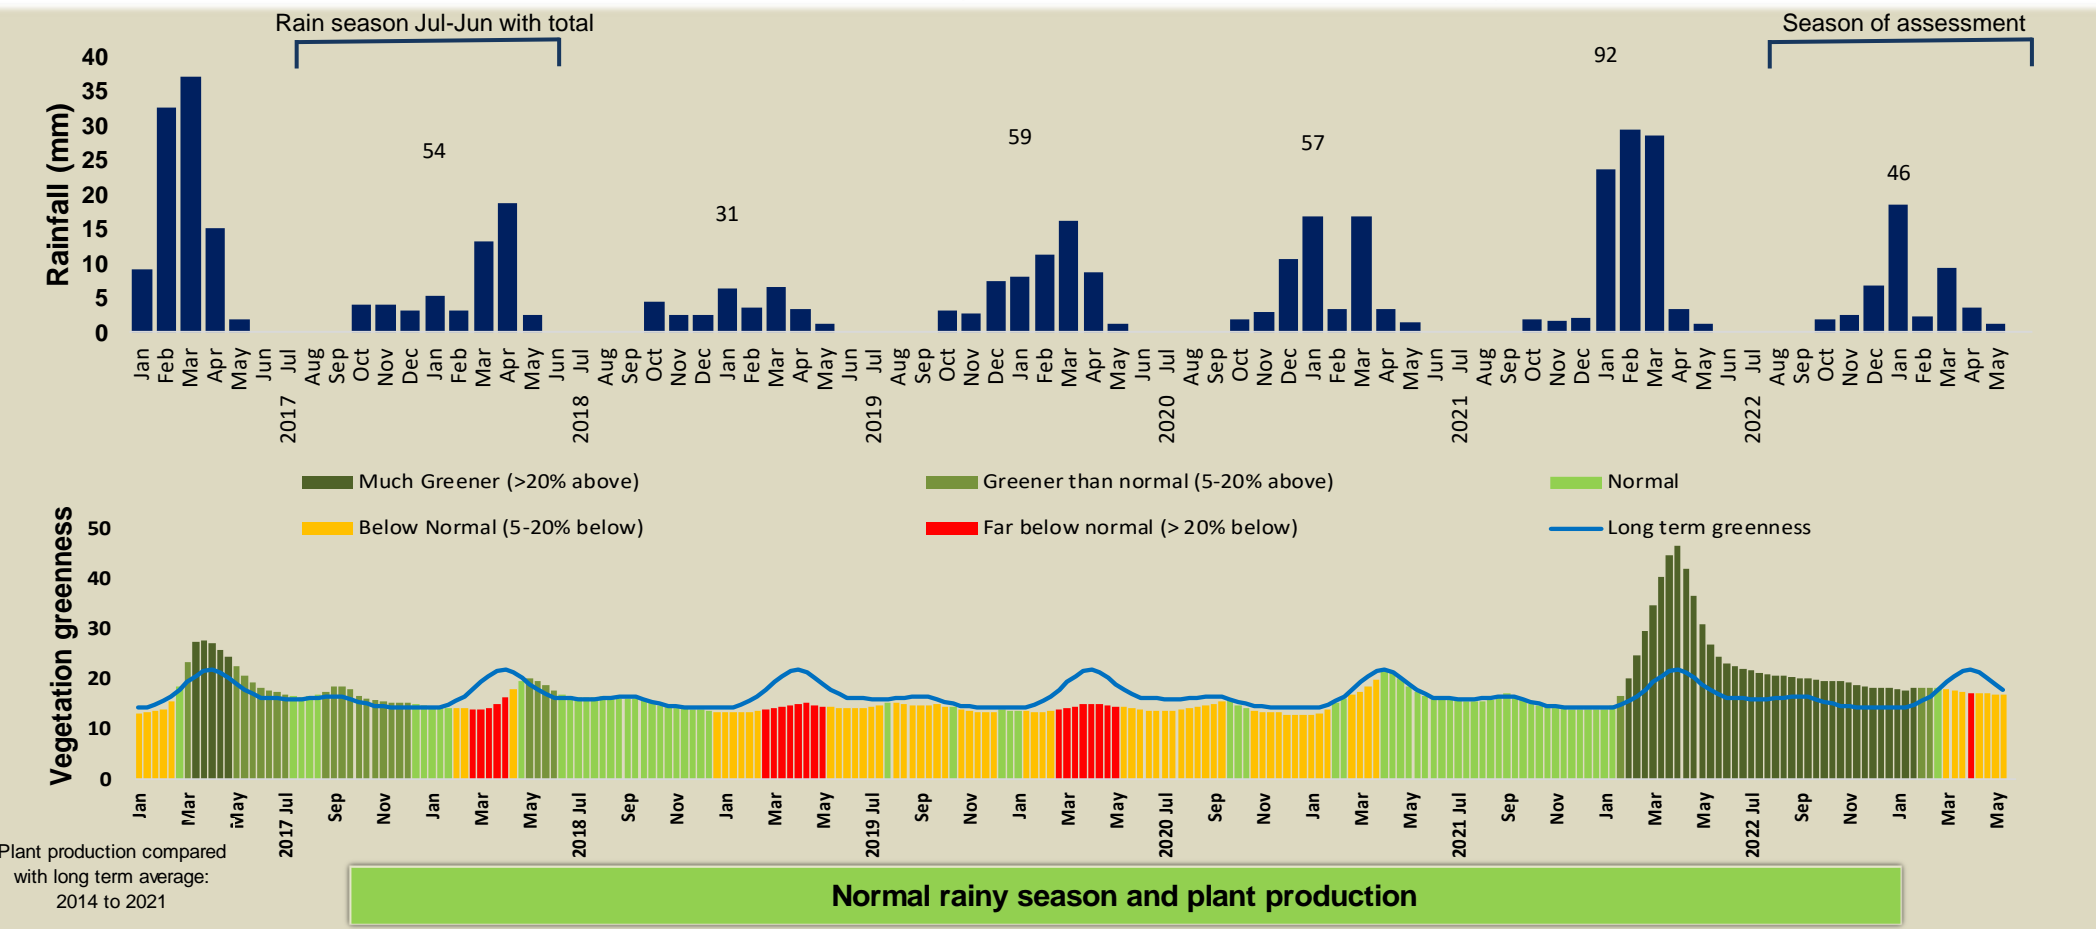

Adapting in response to the current environmental conditions ...

## Seasonal trends in rainfall and vegetation (2022 / 2023 Season)

## Vegetation cover trend (2000 - 2021)

## Vegetation productivity (February to April) 2023