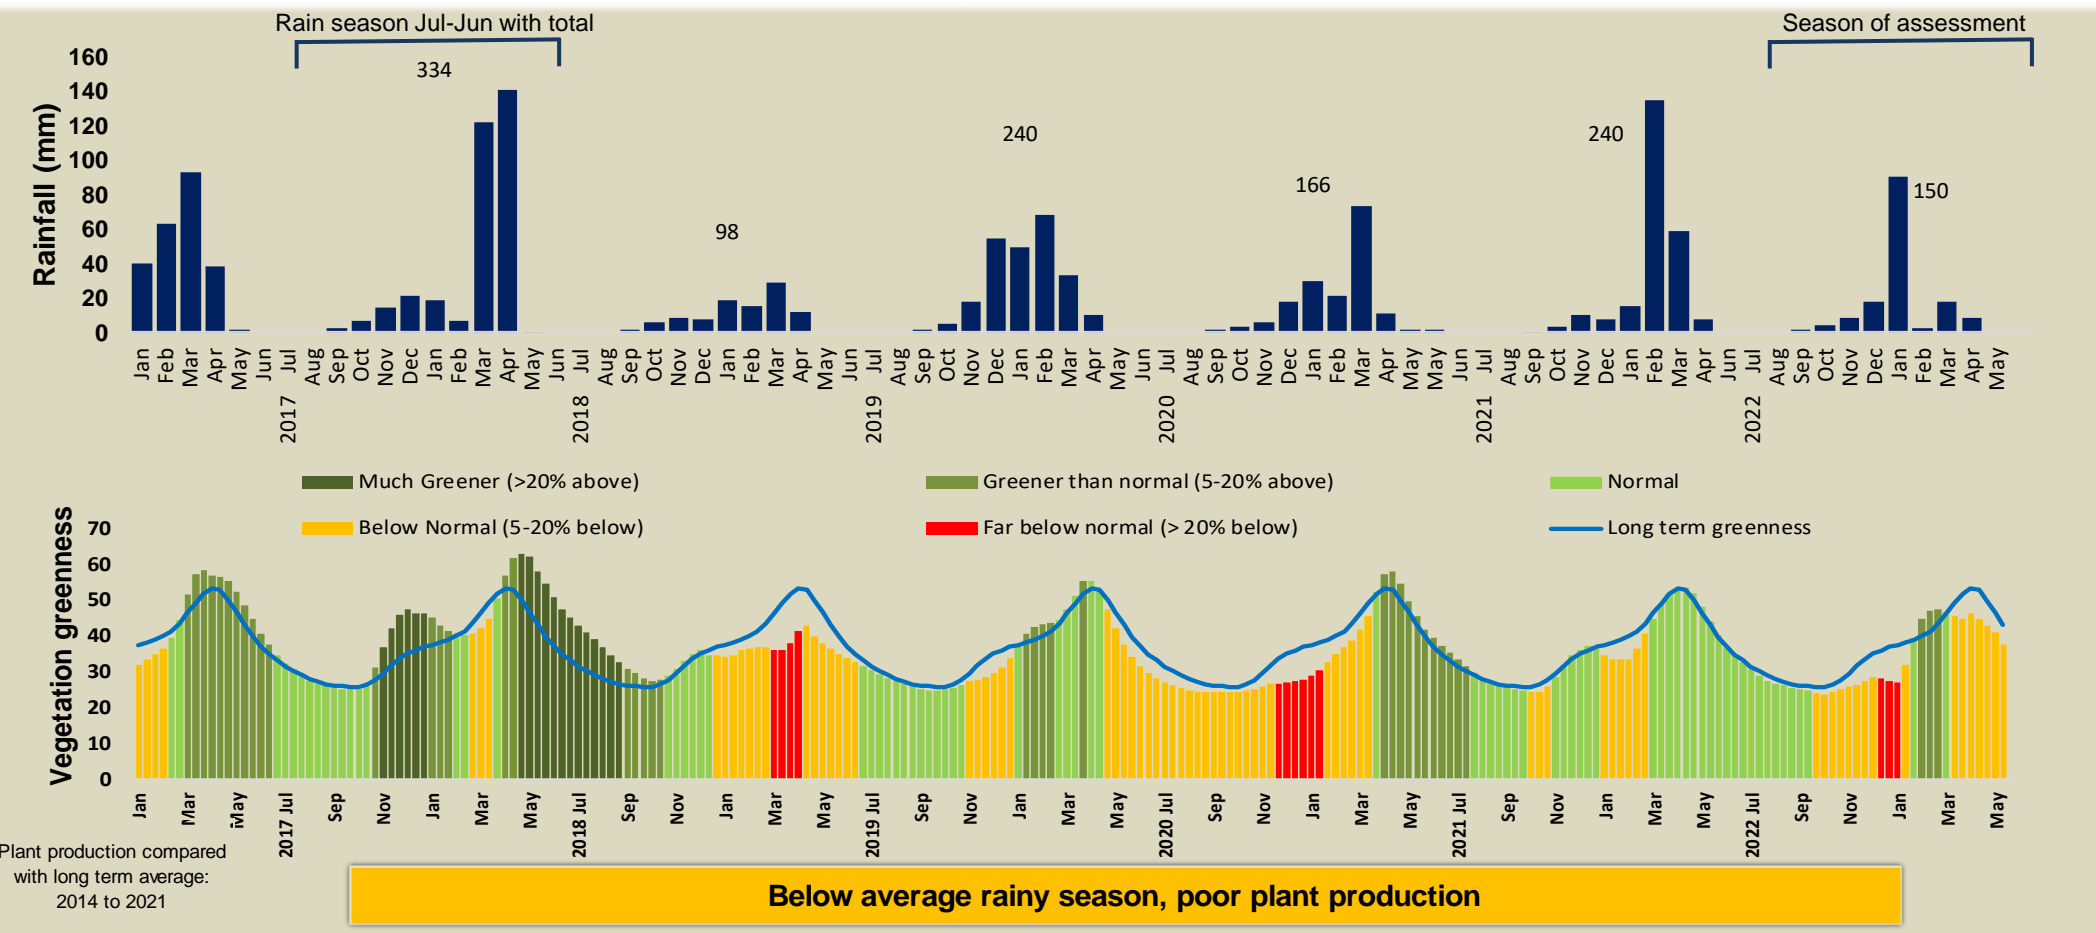

Adapting in response to the current environmental conditions ...

Seasonal trends in rainfall and vegetation (2022 / 2023 Season)

Vegetation cover trend (2000 - 2021)

Vegetation productivity (February to April) 2023

Fire management

Forage availability

Climate and vegetation patterns assist in our understanding of the status of wildlife and livestock in the conservancy for the effective management of these resources.