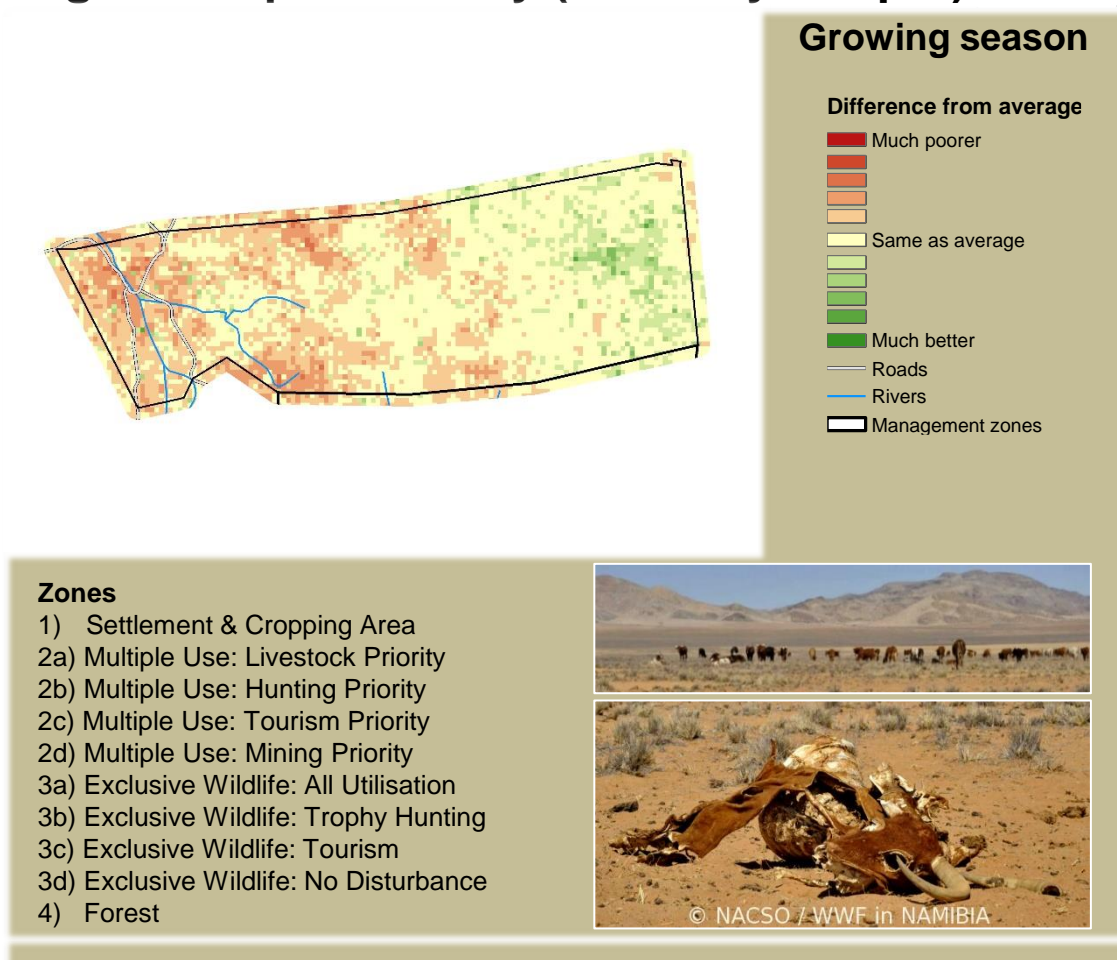

Adapting in response to the current environmental conditions ...

Seasonal trends in rainfall and vegetation (2022 / 2023 Season)

Vegetation cover trend (2000 - 2021)

Vegetation productivity (February to April) 2023

Fire management

Forage availability

Climate and vegetation patterns assist in our understanding of the status of wildlife and livestock in the conservancy for the effective management of these resources.