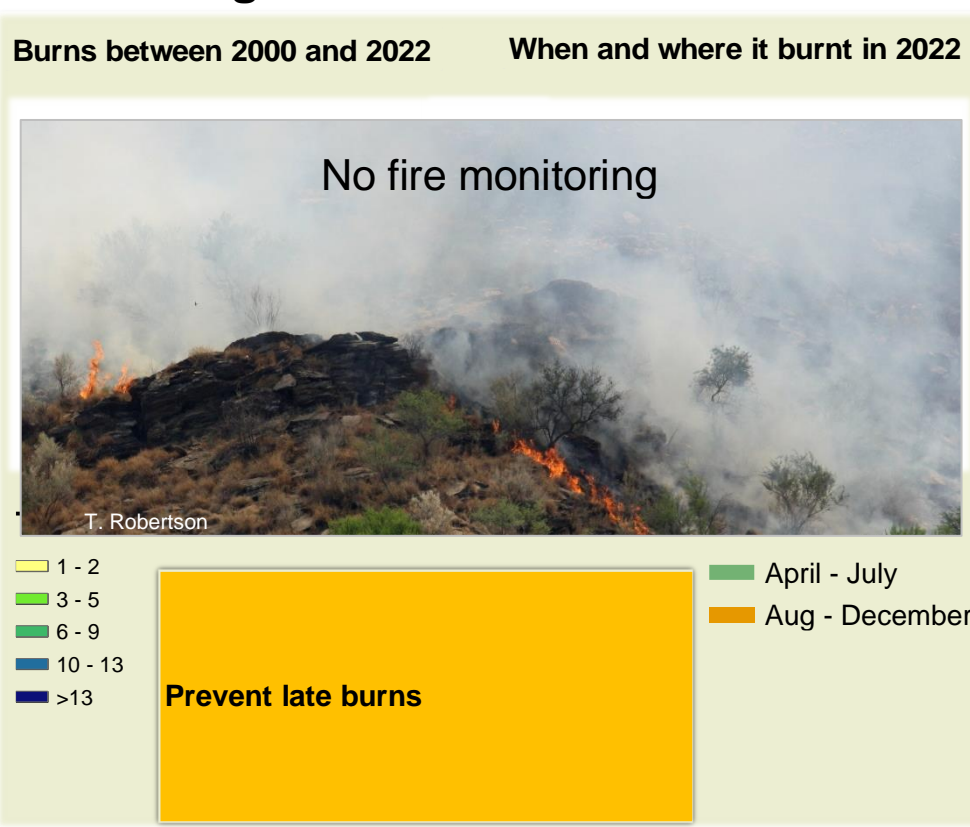

Adapting in response to the current environmental conditions ...

Seasonal trends in rainfall and vegetation (2022 / 2023 Season)

Vegetation cover trend (2000 - 2021)

Vegetation productivity (February to April) 2023

Fire management

Forage availability

Climate and vegetation patterns assist in our understanding of the status of wildlife and livestock in the conservancy for the effective management of these resources.