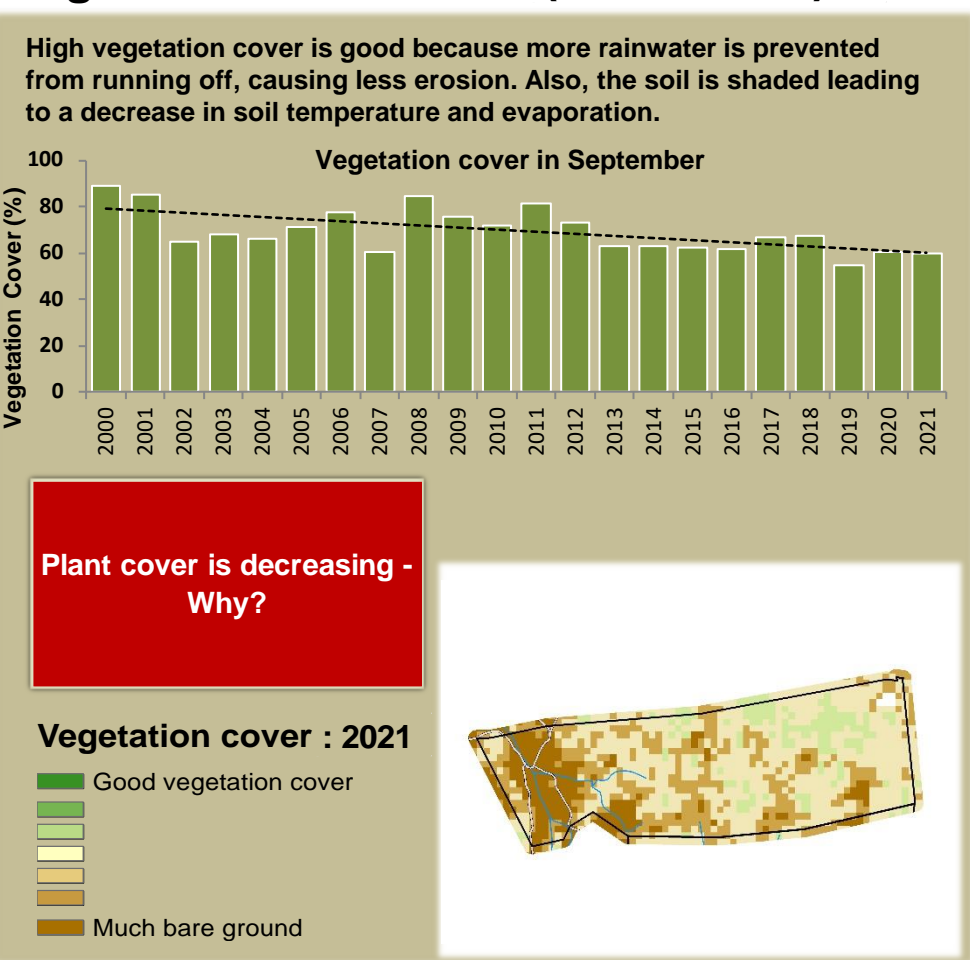

Adapting in response to the current environmental conditions ...

Seasonal trends in rainfall and vegetation (2022 / 2023 Season)

Vegetation cover trend (2000 - 2021)

Vegetation productivity (February to April) 2023

Fire management

Forage availability

Climate and vegetation patterns assist in our understanding of the status of wildlife and livestock in the conservancy for the effective management of these resources.