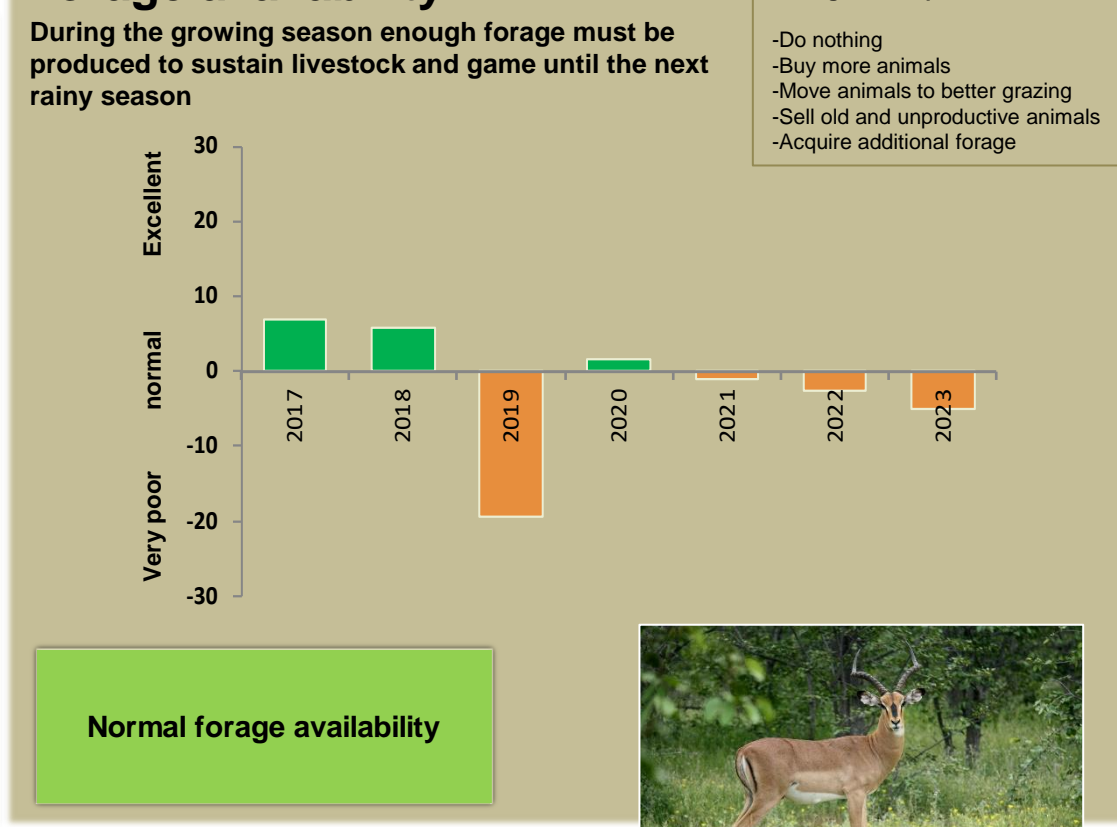

Adapting in response to the current environmental conditions ...

Seasonal trends in rainfall and vegetation (2022 / 2023 Season)

Vegetation cover trend (2000 - 2021)

Vegetation productivity (February to April) 2023

Fire management

Forage availability

Climate and vegetation patterns assist in our understanding of the status of wildlife and livestock in the conservancy for the effective management of these resources.