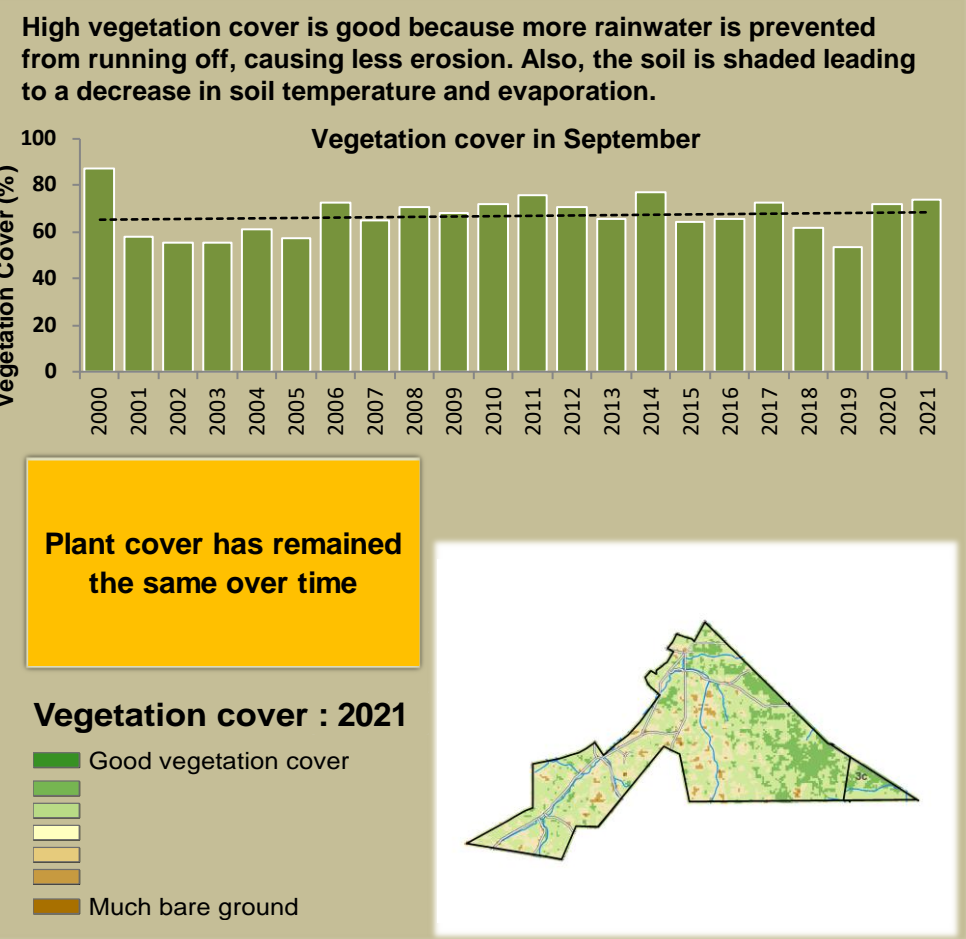

Adapting in response to the current environmental conditions ...

Seasonal trends in rainfall and vegetation (2022 / 2023 Season)

Vegetation cover trend (2000 - 2021)

Vegetation productivity (February to April) 2023