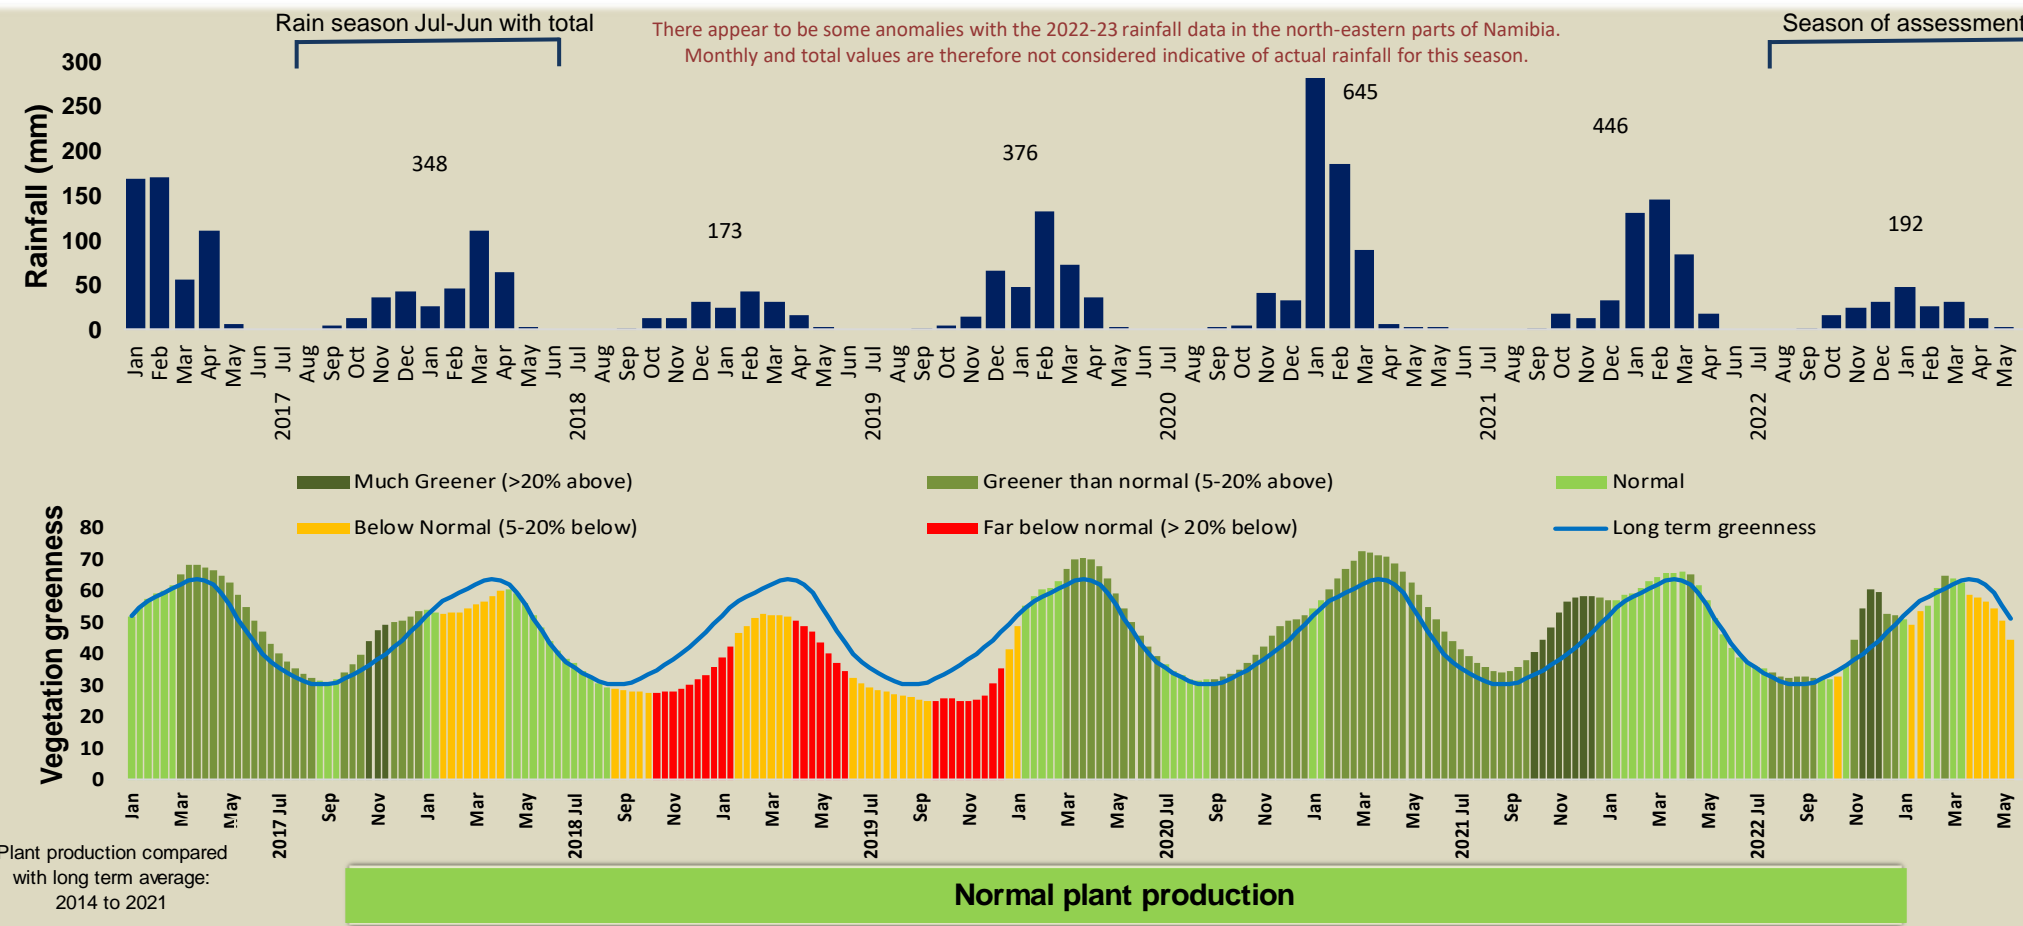

Adapting in response to the current environmental conditions ...

Seasonal trends in rainfall and vegetation (2022 / 2023 Season)

Vegetation cover trend (2000 - 2021)

Vegetation productivity (February to April) 2023