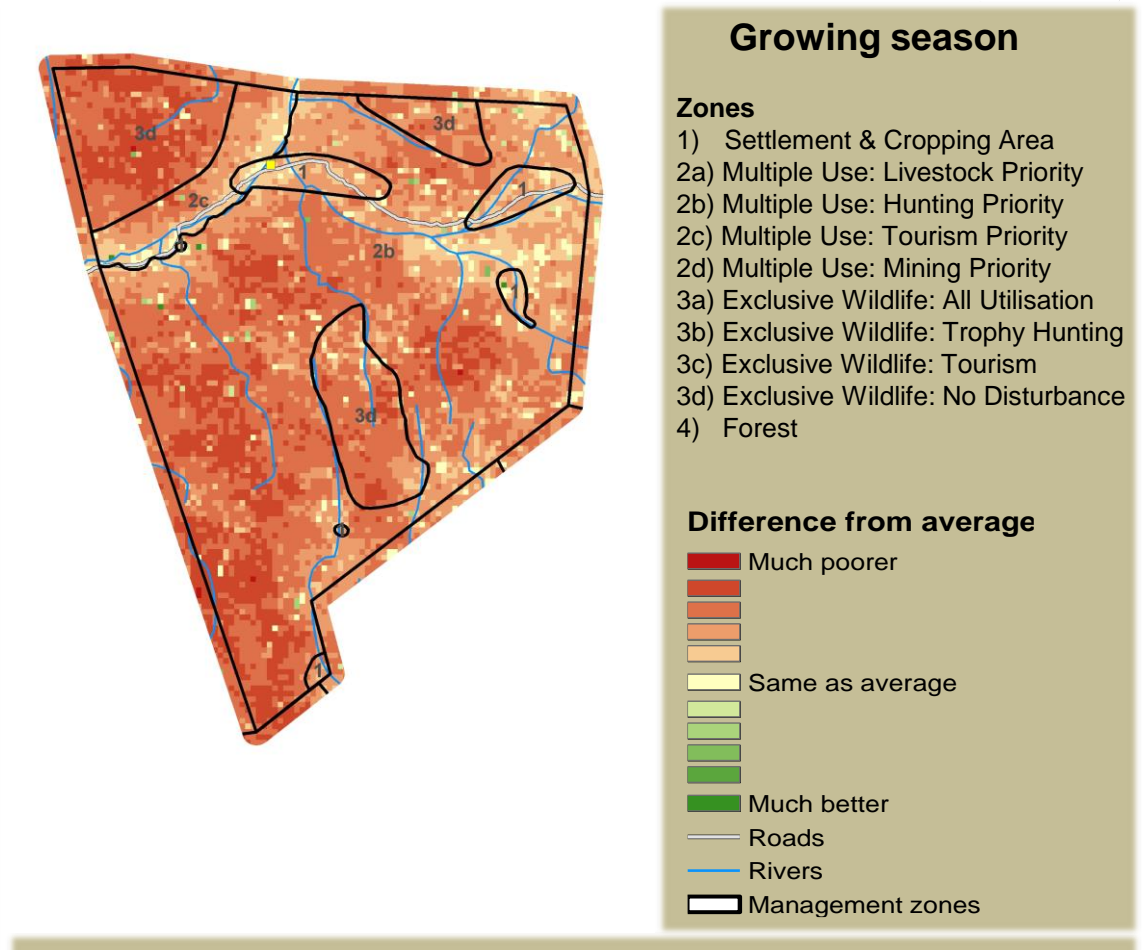

## Seasonal trends in rainfall and vegetation (2022 / 2023 Season)

## Vegetation cover trend (2000 - 2021)

## Vegetation productivity (February to April) 2023

## Forage availability

Climate and vegetation patterns assist in our understanding of the status of wildlife and livestock in the conservancy for the effective management of these resources.