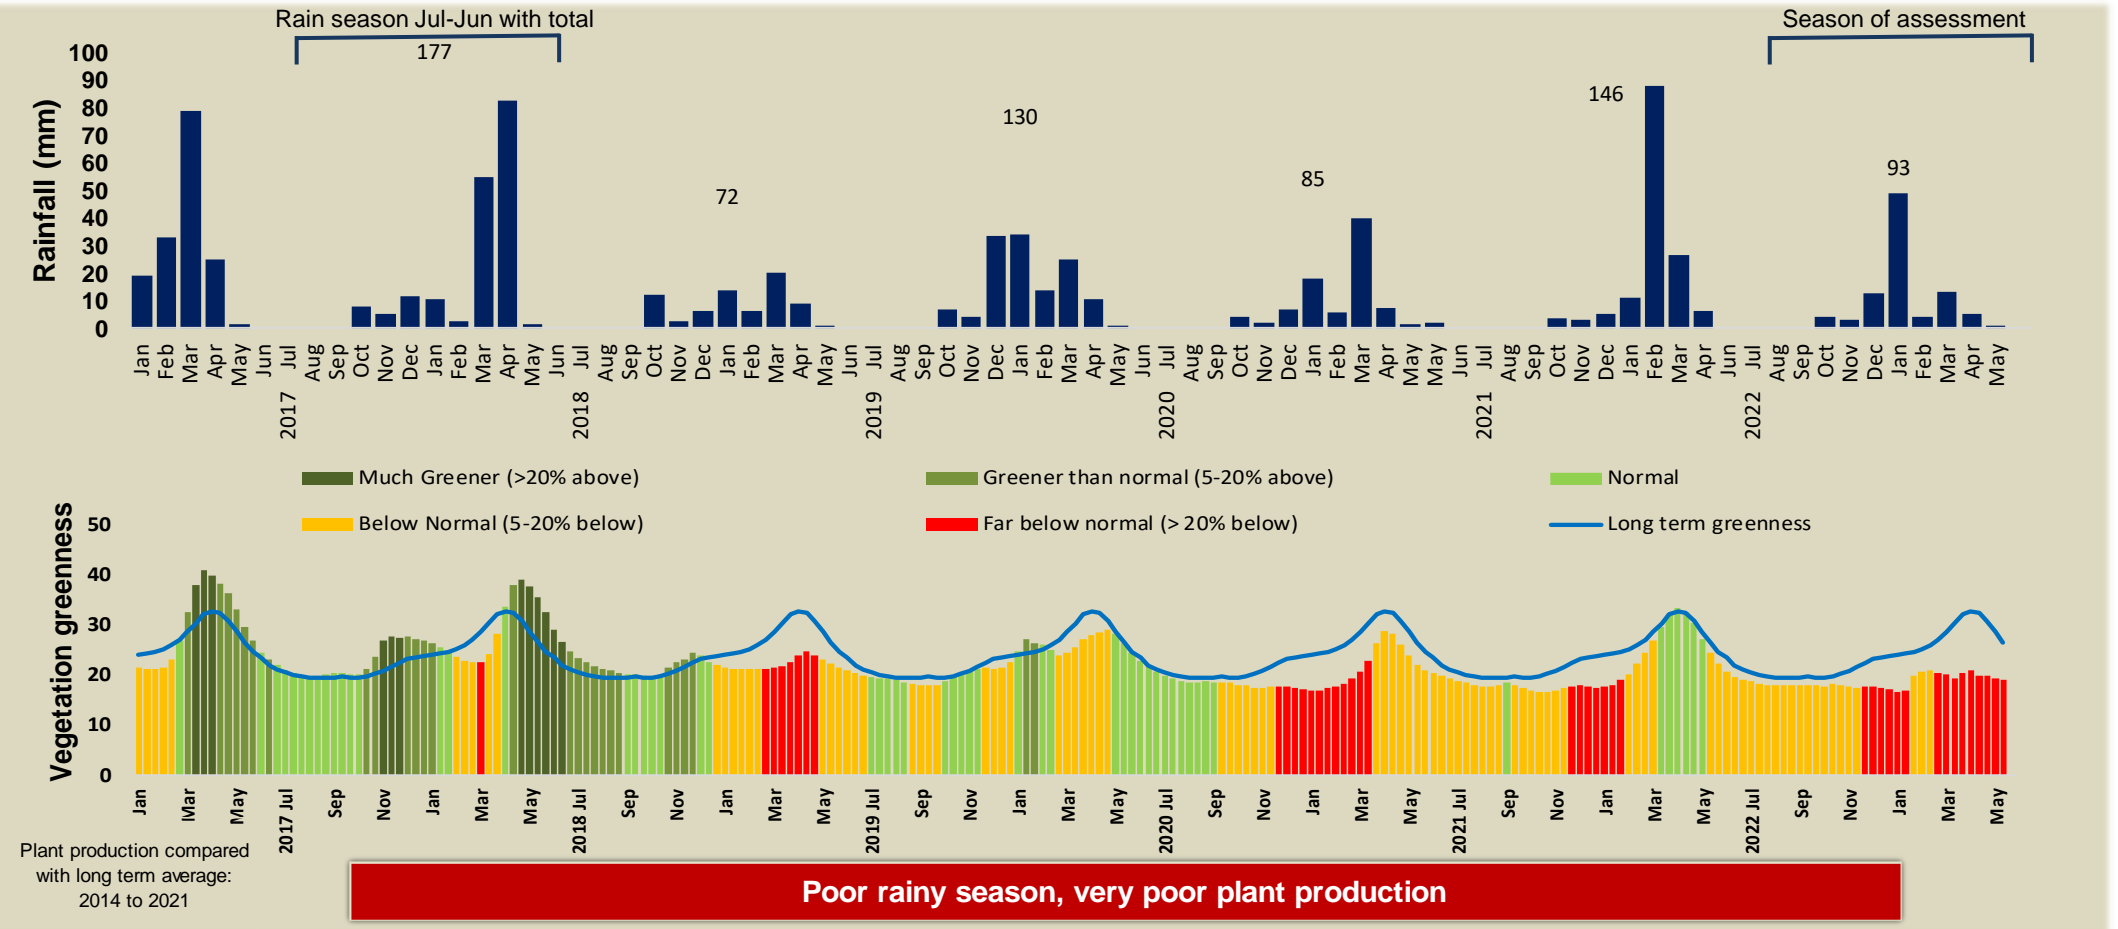

Adapting in response to the current environmental conditions ...

## Seasonal trends in rainfall and vegetation (2022 / 2023 Season)

## Vegetation cover trend (2000 - 2021)

## Vegetation productivity (February to April) 2023