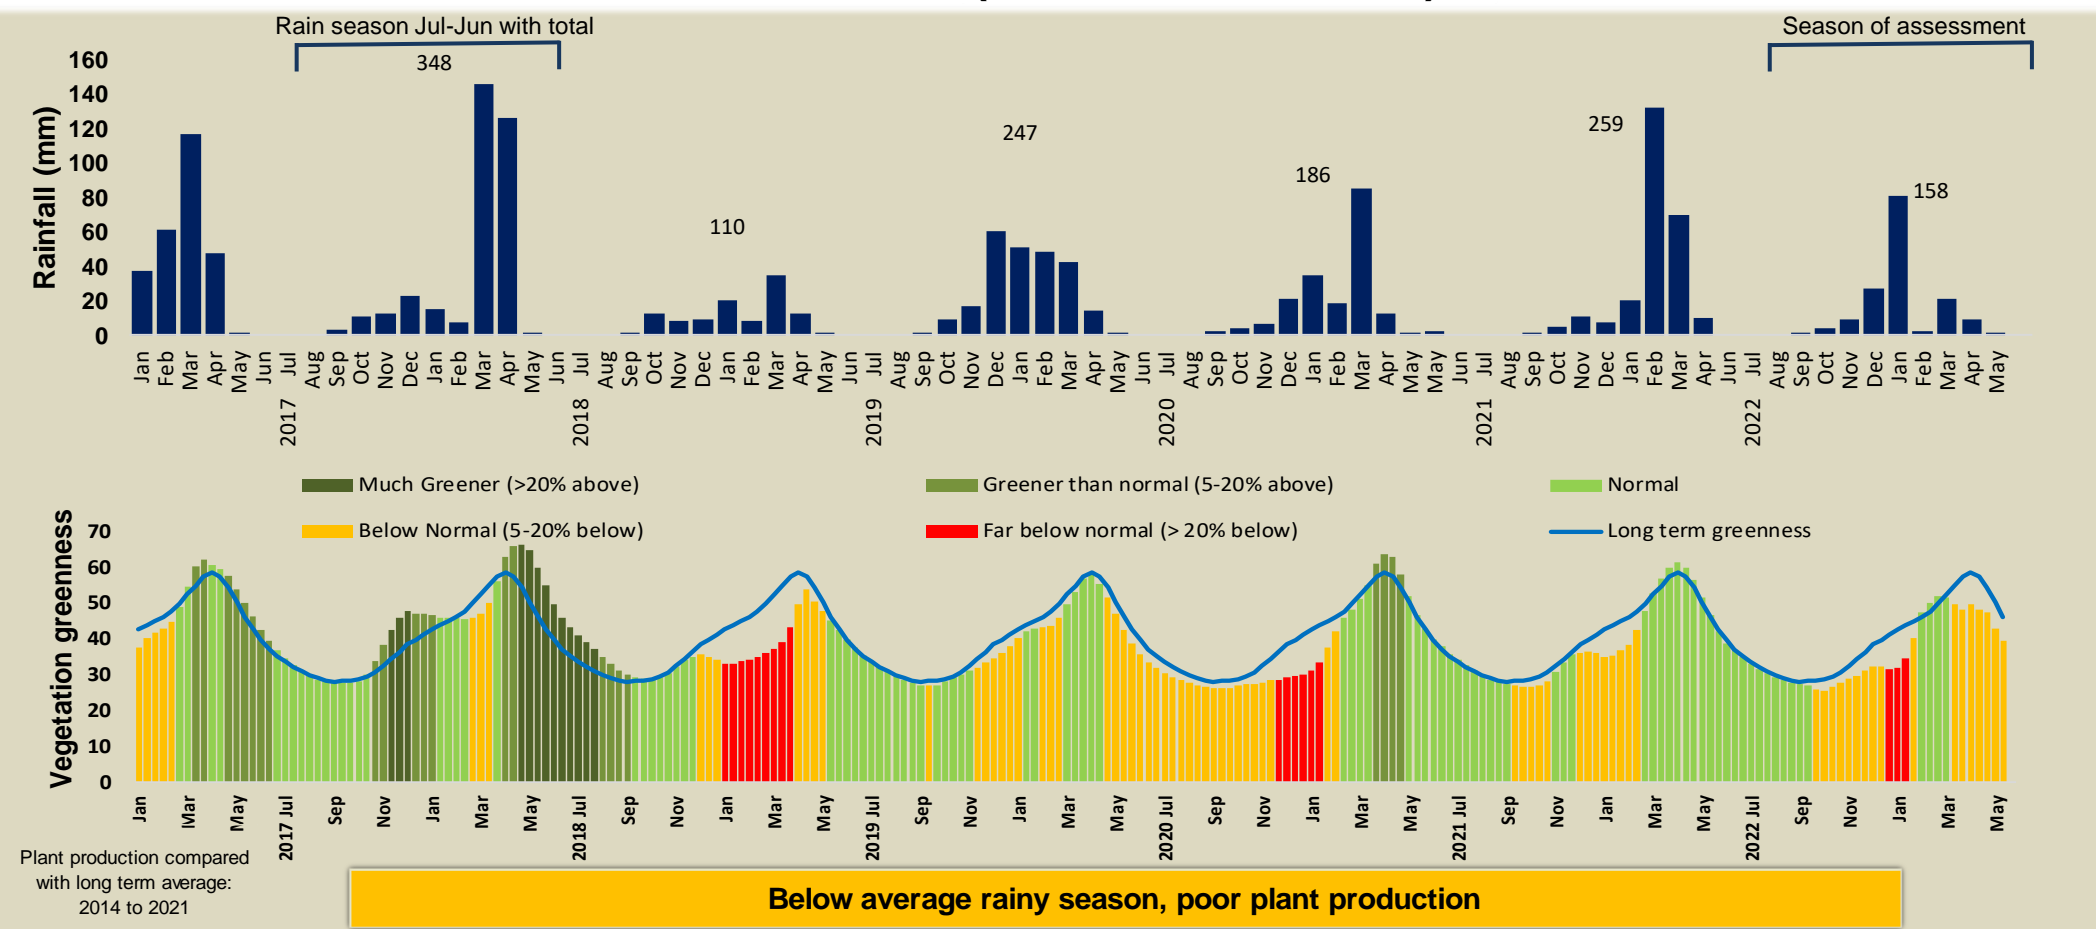

Adapting in response to the current environmental conditions ...

## Seasonal trends in rainfall and vegetation (2022 / 2023 Season)

## Vegetation cover trend (2000 - 2021)

## Vegetation productivity (February to April) 2023