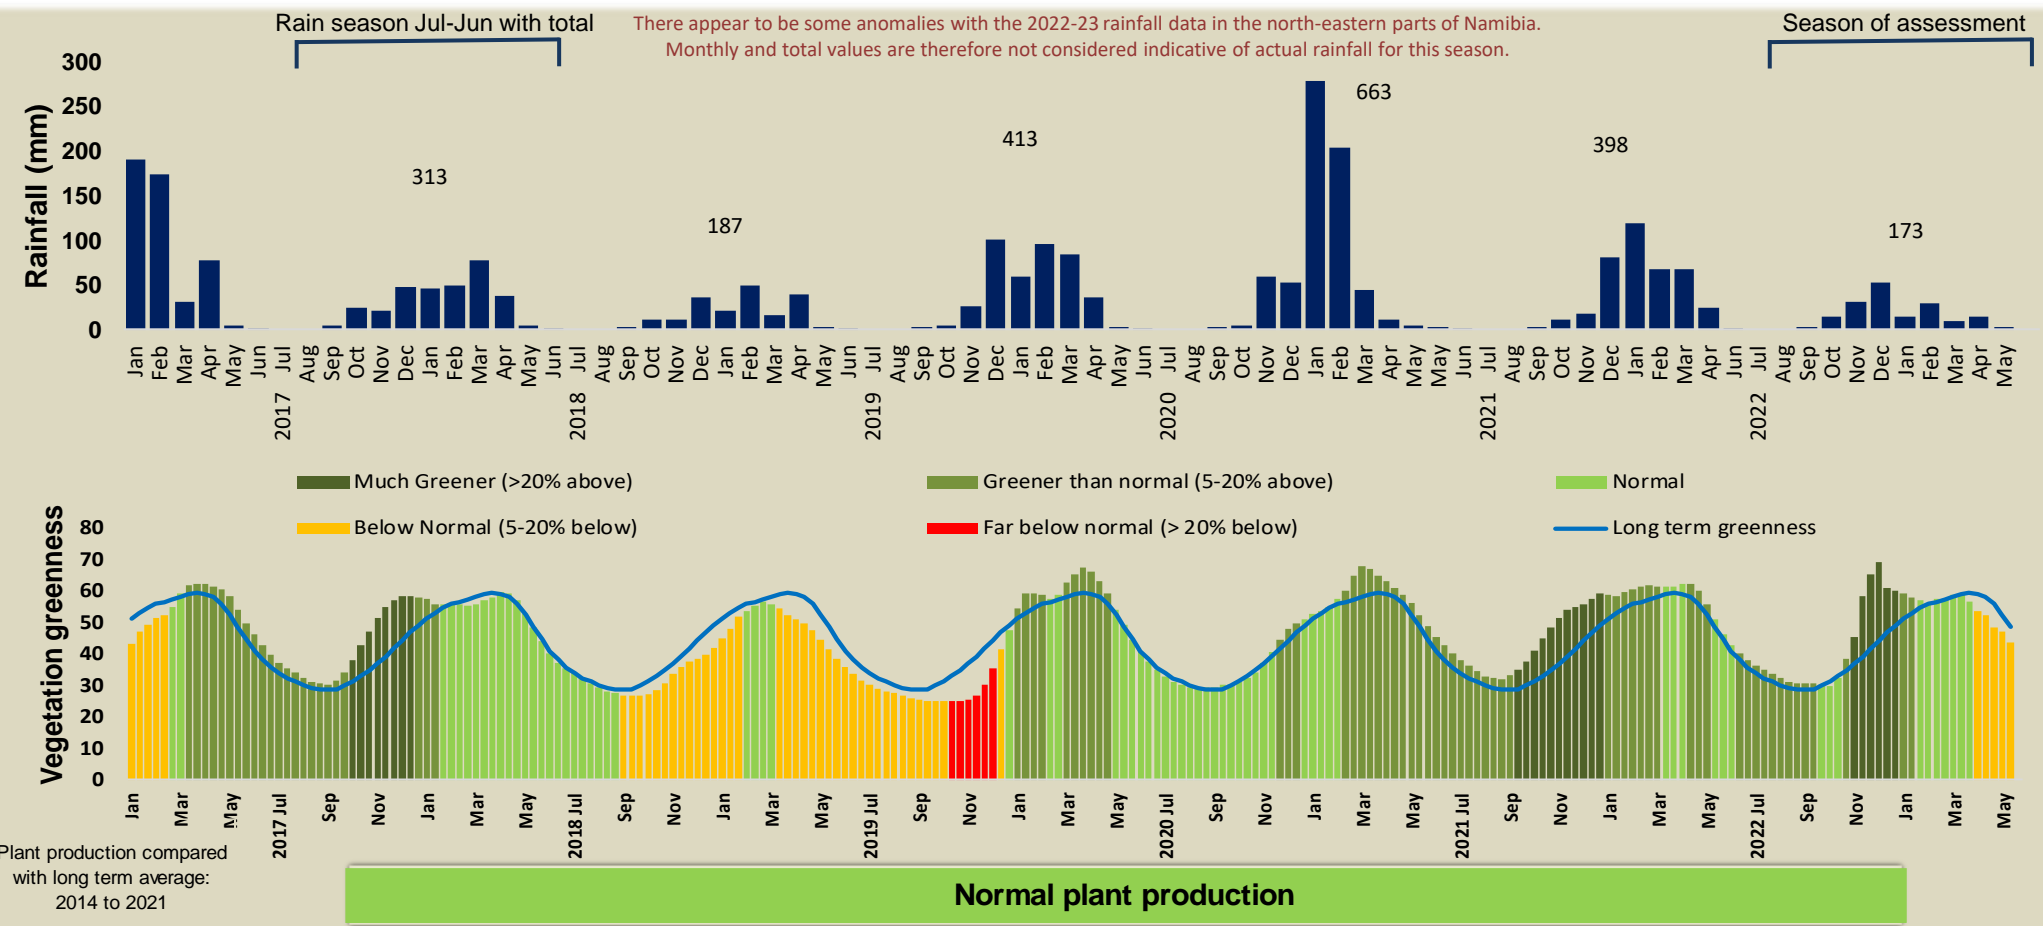

Otjombinde Climate and Vegetation Report

Adapting in response to the current environmental conditions ...

Seasonal trends in rainfall and vegetation (2022 / 2023 Season)

Vegetation cover trend (2000 - 2021)

Vegetation productivity (February to April) 2023

Fire management

Forage availability

Climate and vegetation patterns assist in our understanding of the status of wildlife and livestock in the conservancy for the effective management of these resources.