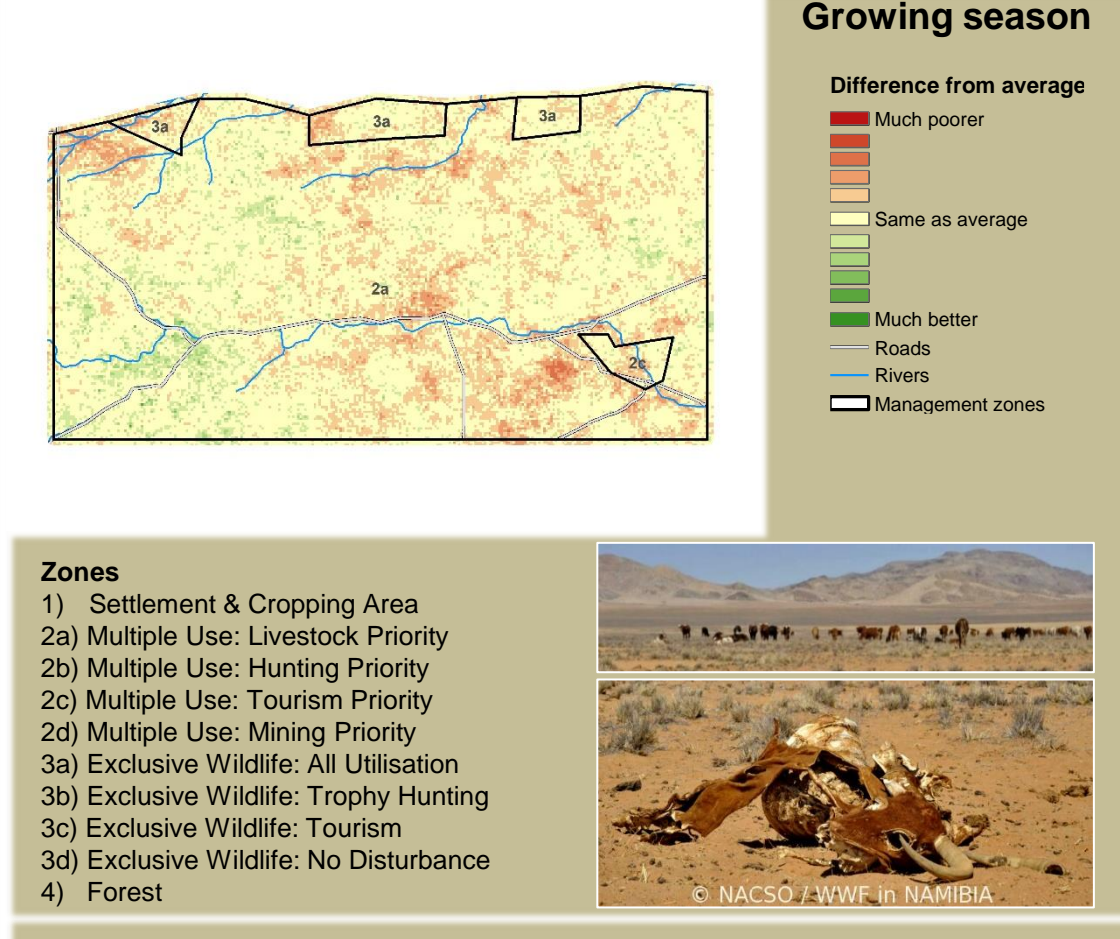

Otjombinde Climate and Vegetation Report

Adapting in response to the current environmental conditions ...

Seasonal trends in rainfall and vegetation (2022 / 2023 Season)

Vegetation cover trend (2000 - 2021)

Vegetation productivity (February to April) 2023

Fire management

Forage availability

Climate and vegetation patterns assist in our understanding of the status of wildlife and livestock in the conservancy for the effective management of these resources.