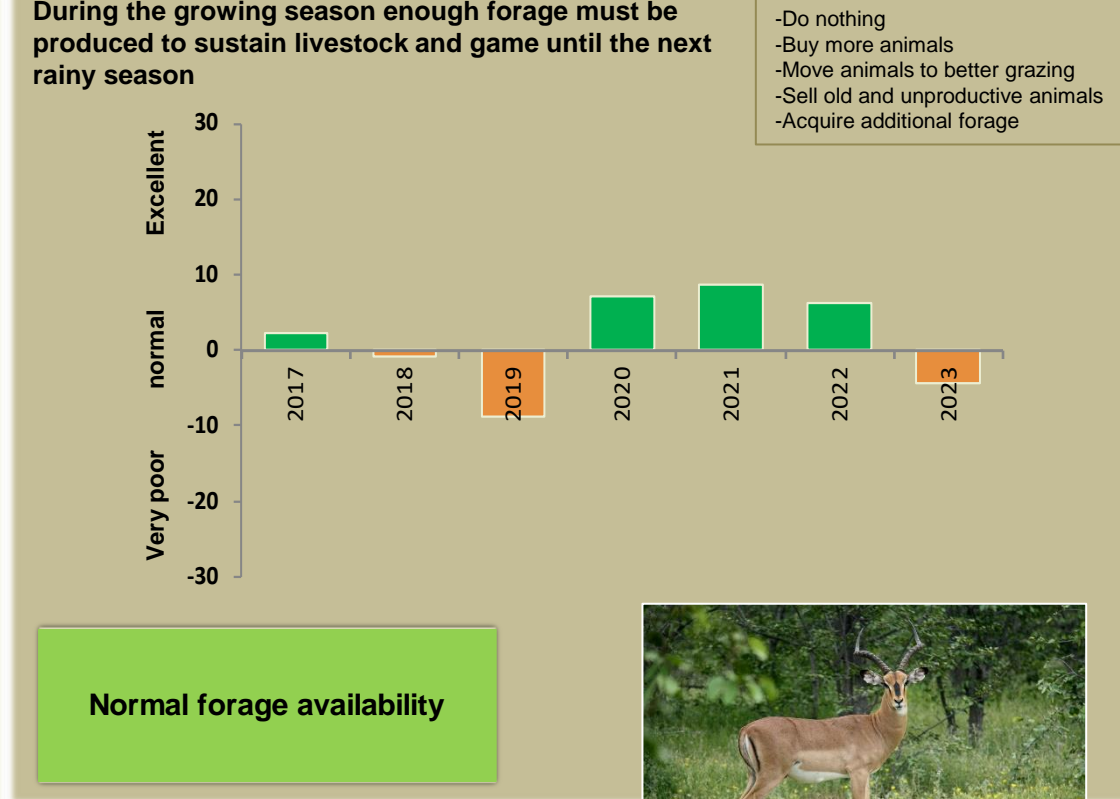

Otjombinde Climate and Vegetation Report

Adapting in response to the current environmental conditions ...

Seasonal trends in rainfall and vegetation (2022 / 2023 Season)

Vegetation cover trend (2000 - 2021)

Vegetation productivity (February to April) 2023

Fire management

Forage availability

Climate and vegetation patterns assist in our understanding of the status of wildlife and livestock in the conservancy for the effective management of these resources.