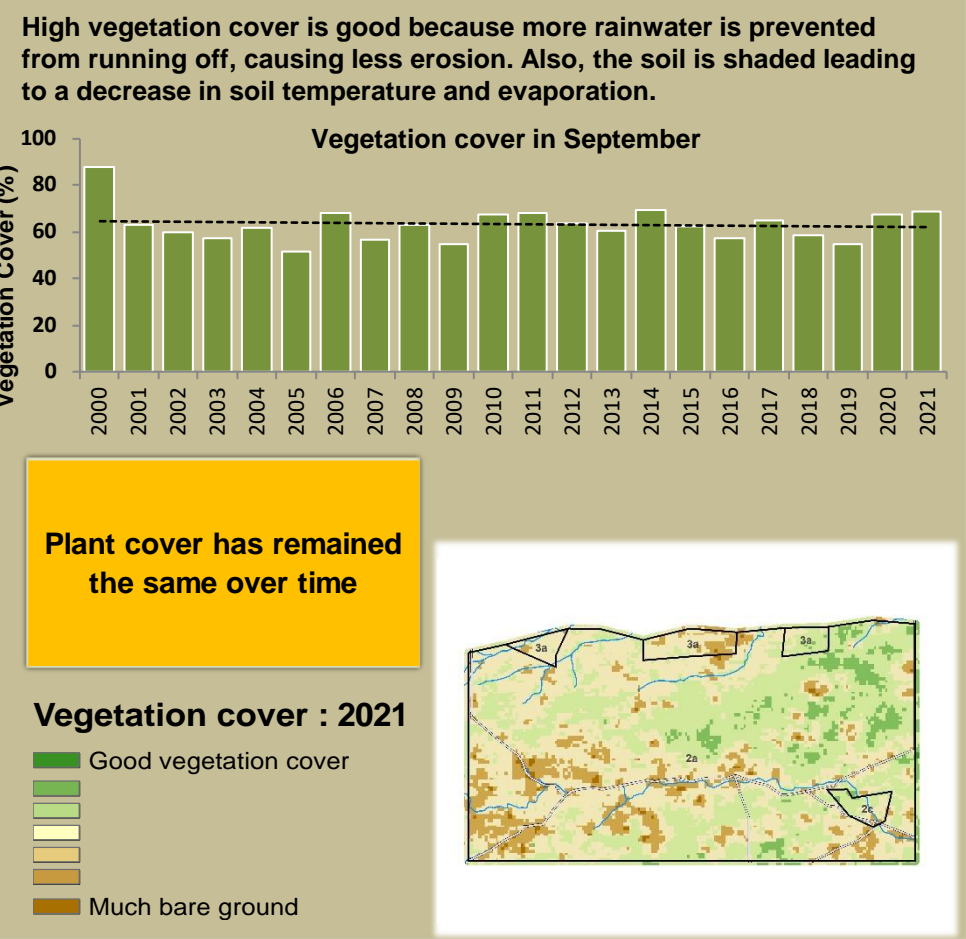

Otjombinde Climate and Vegetation Report

Adapting in response to the current environmental conditions ...

Seasonal trends in rainfall and vegetation (2022 / 2023 Season)

Vegetation cover trend (2000 - 2021)

Vegetation productivity (February to April) 2023

Fire management

Forage availability

Climate and vegetation patterns assist in our understanding of the status of wildlife and livestock in the conservancy for the effective management of these resources.