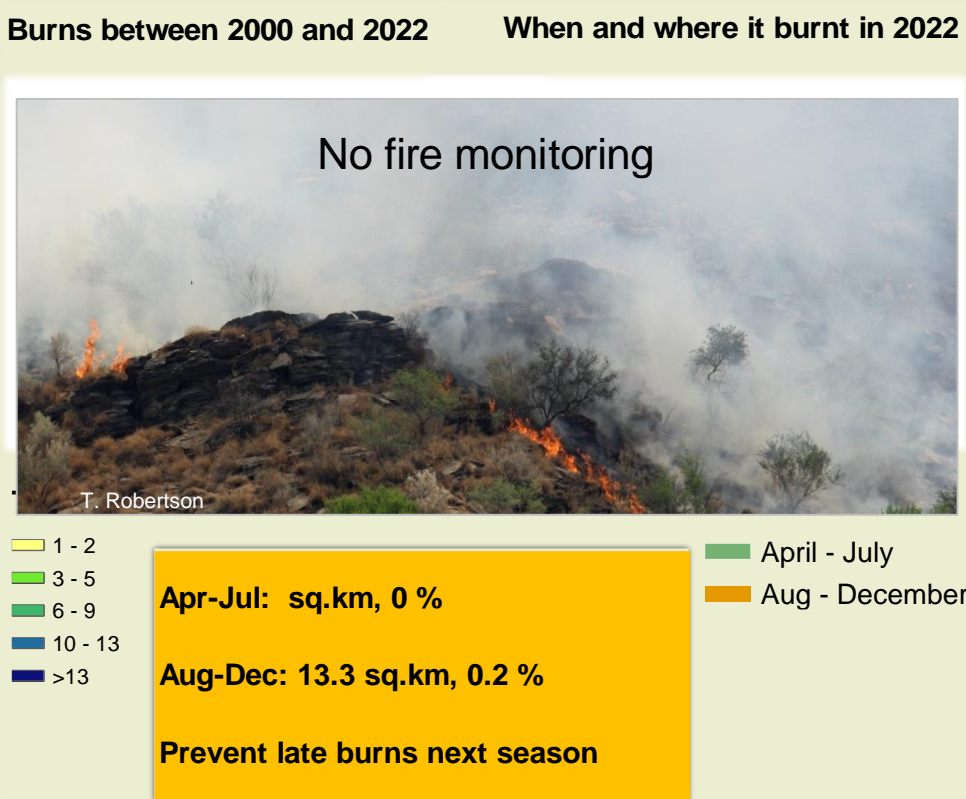

Otjombinde Climate and Vegetation Report

Adapting in response to the current environmental conditions ...

Seasonal trends in rainfall and vegetation (2022 / 2023 Season)

Vegetation cover trend (2000 - 2021)

Vegetation productivity (February to April) 2023

Fire management

Forage availability

Climate and vegetation patterns assist in our understanding of the status of wildlife and livestock in the conservancy for the effective management of these resources.