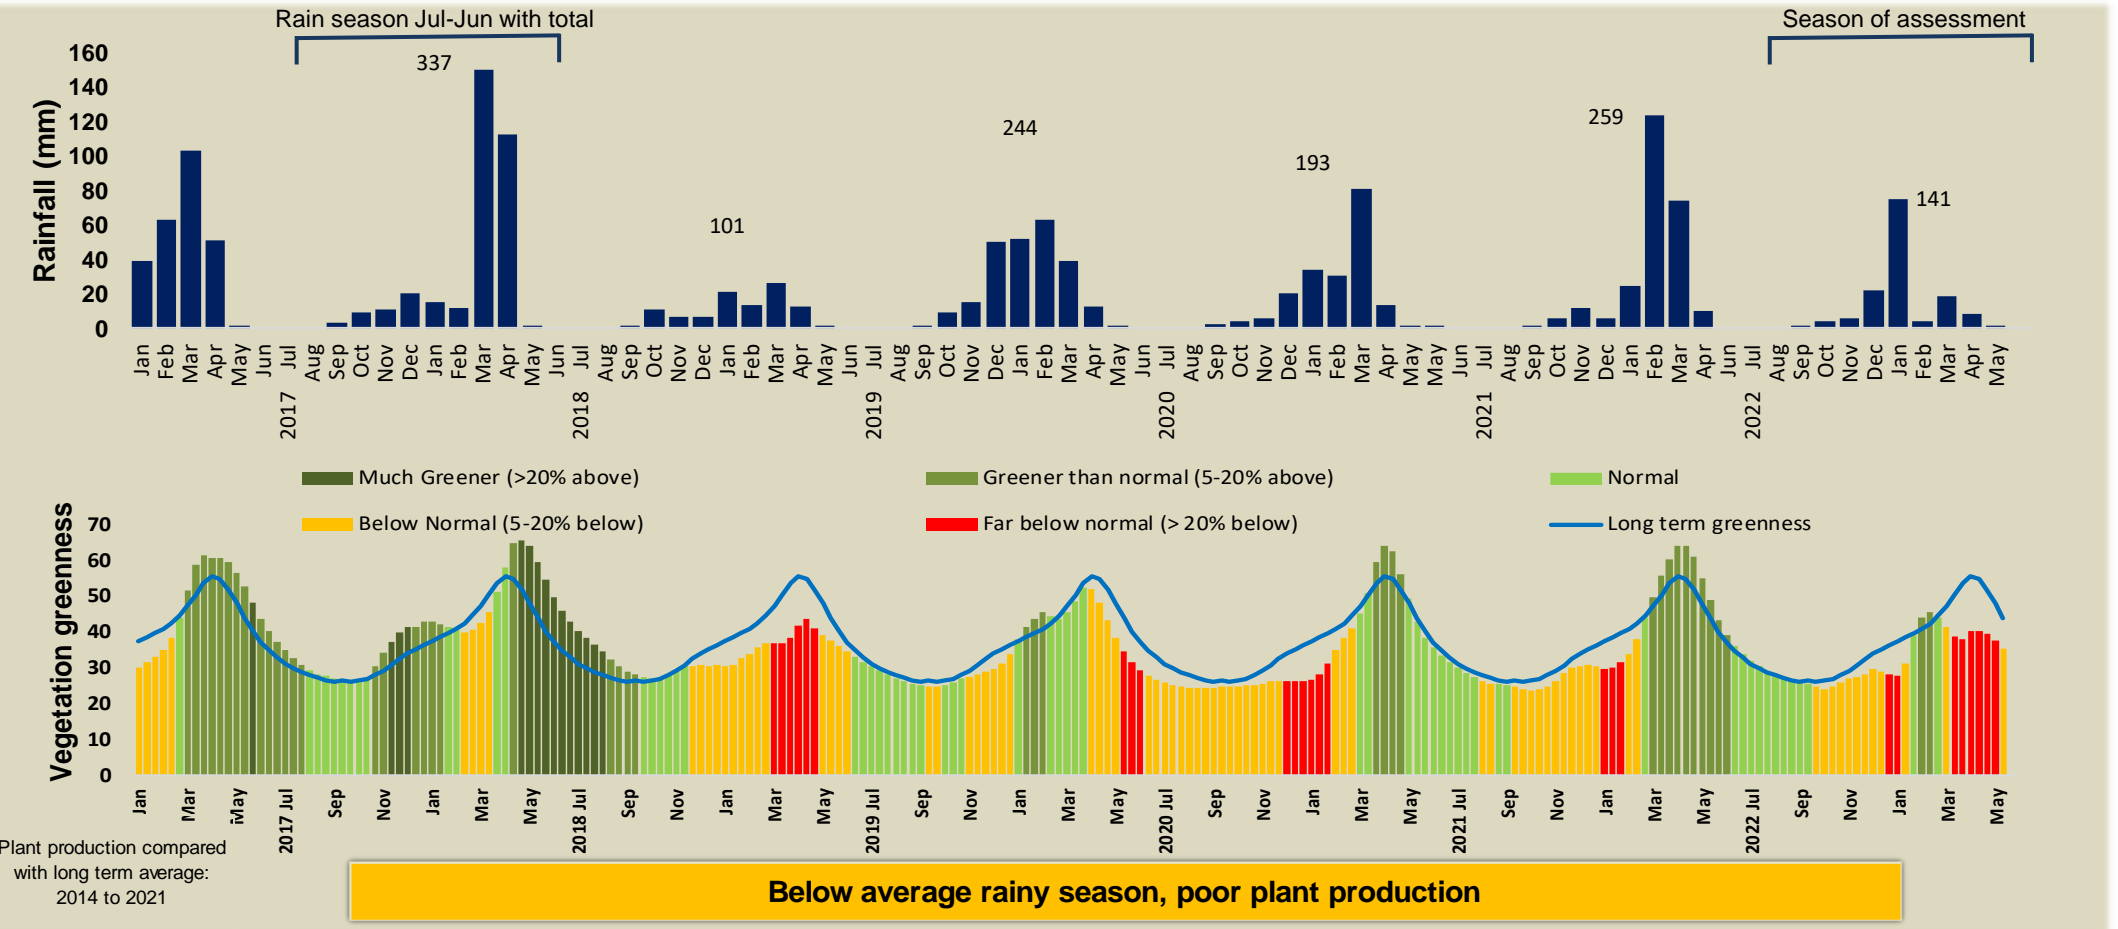

## Adapting in response to the current environmental conditions ...

### Seasonal trends in rainfall and vegetation (2022 / 2023 Season)

### Vegetation cover trend (2000 - 2021)

### Vegetation productivity (February to April) 2023