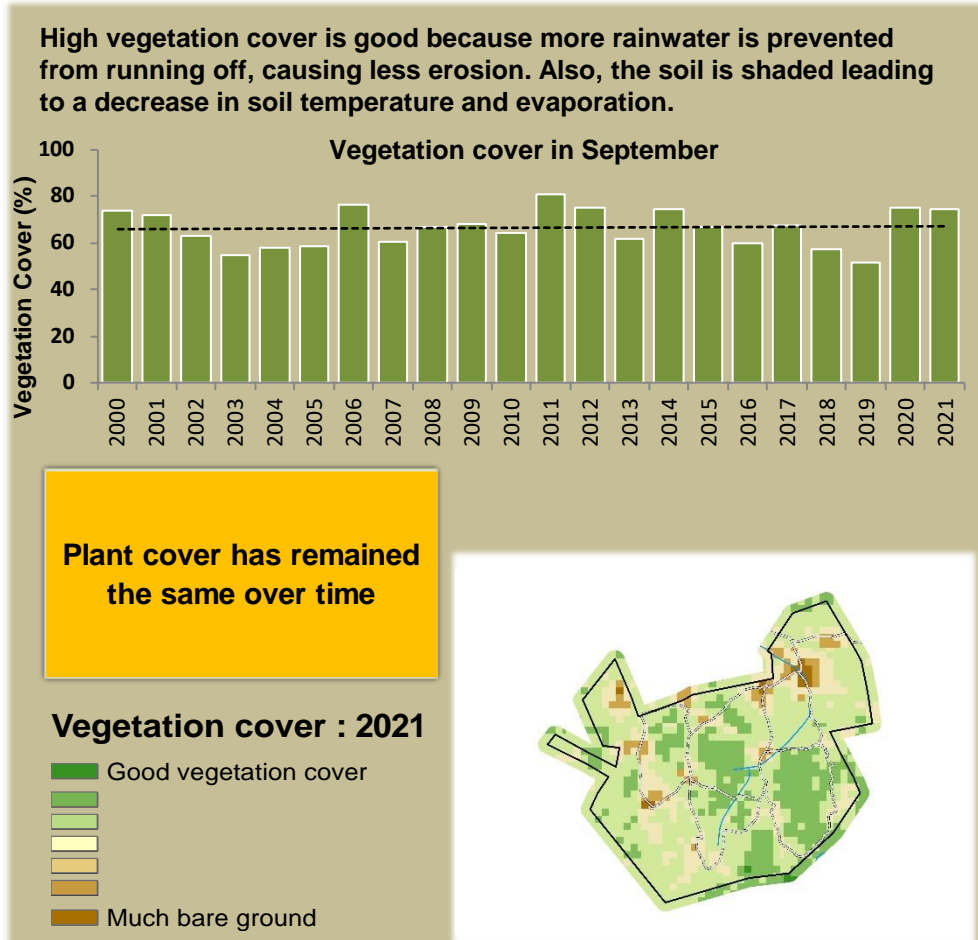

Adapting in response to the current environmental conditions ...

Seasonal trends in rainfall and vegetation (2022 / 2023 Season)

Vegetation cover trend (2000 - 2021)

Vegetation productivity (February to April) 2023

Fire management

Forage availability

Climate and vegetation patterns assist in our understanding of the status of wildlife and livestock in the conservancy for the effective management of these resources.