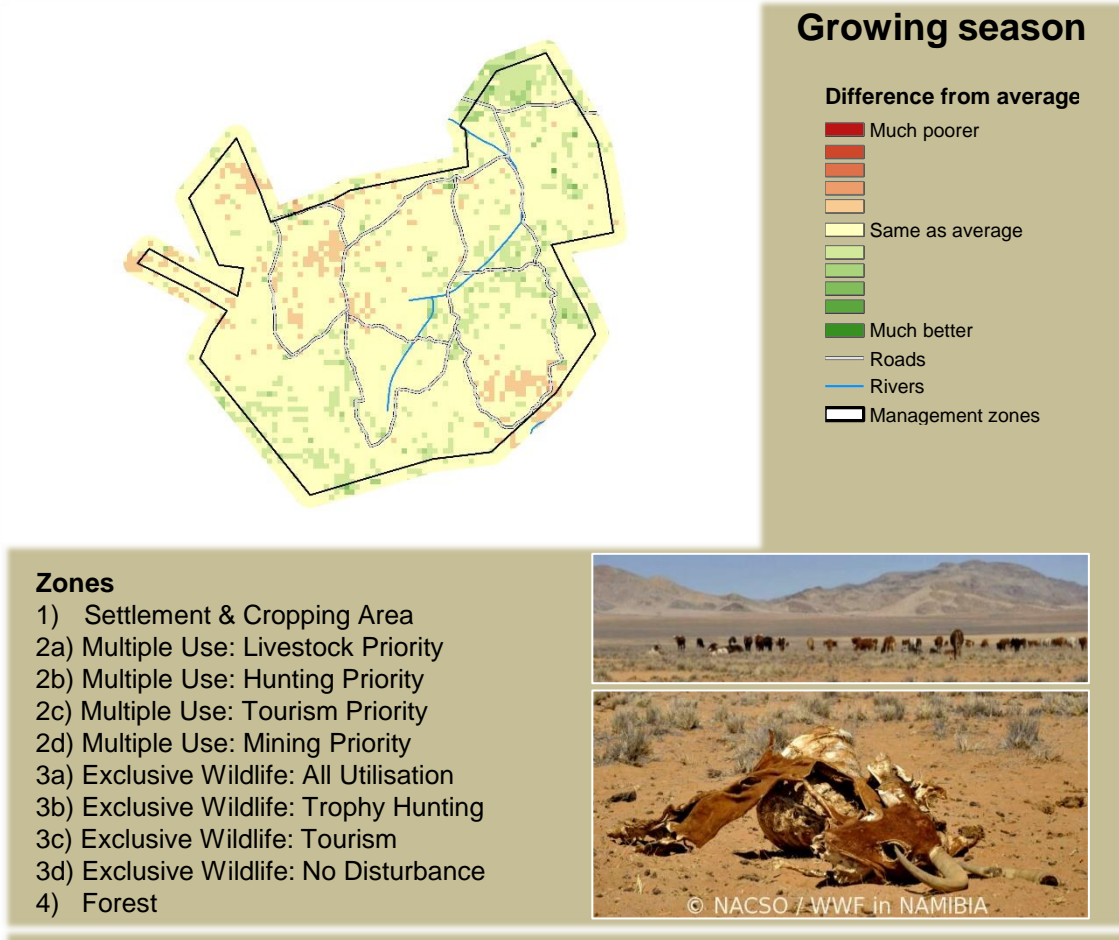

Adapting in response to the current environmental conditions ...

Seasonal trends in rainfall and vegetation (2022 / 2023 Season)

Vegetation cover trend (2000 - 2021)

Vegetation productivity (February to April) 2023

Fire management

Forage availability

Climate and vegetation patterns assist in our understanding of the status of wildlife and livestock in the conservancy for the effective management of these resources.