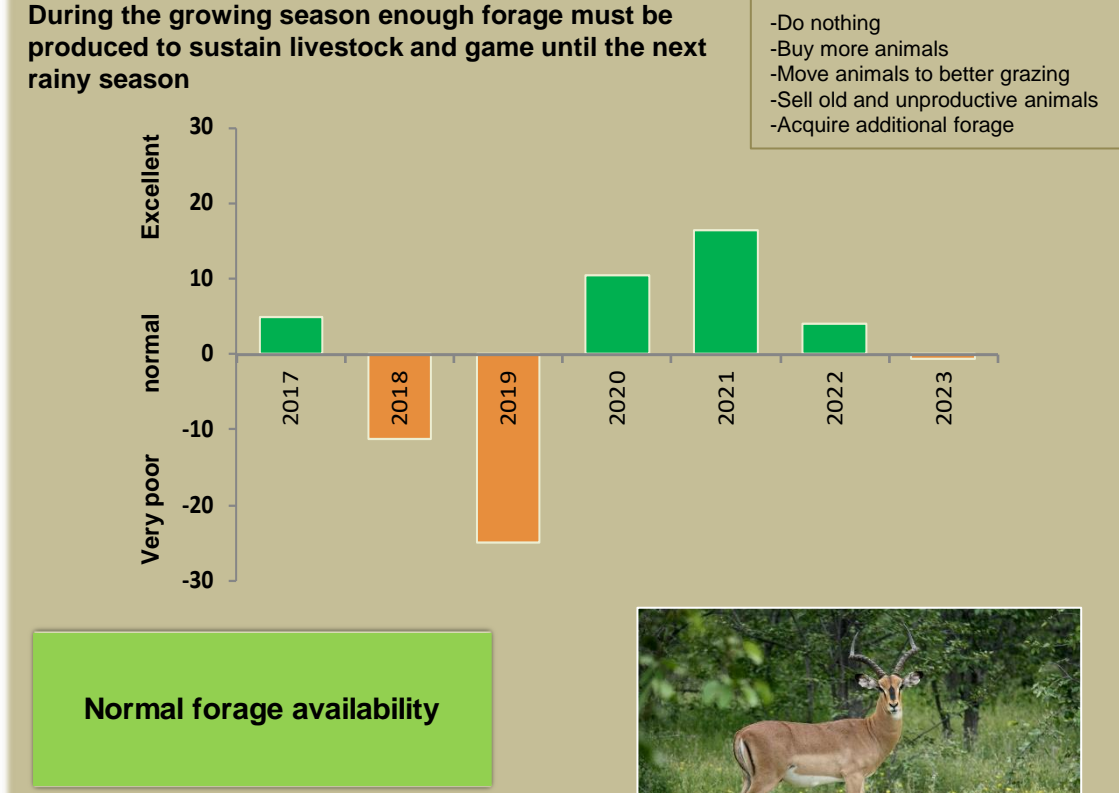

Adapting in response to the current environmental conditions ...

Seasonal trends in rainfall and vegetation (2022 / 2023 Season)

Vegetation cover trend (2000 - 2021)

Vegetation productivity (February to April) 2023

Fire management

Forage availability

Climate and vegetation patterns assist in our understanding of the status of wildlife and livestock in the conservancy for the effective management of these resources.