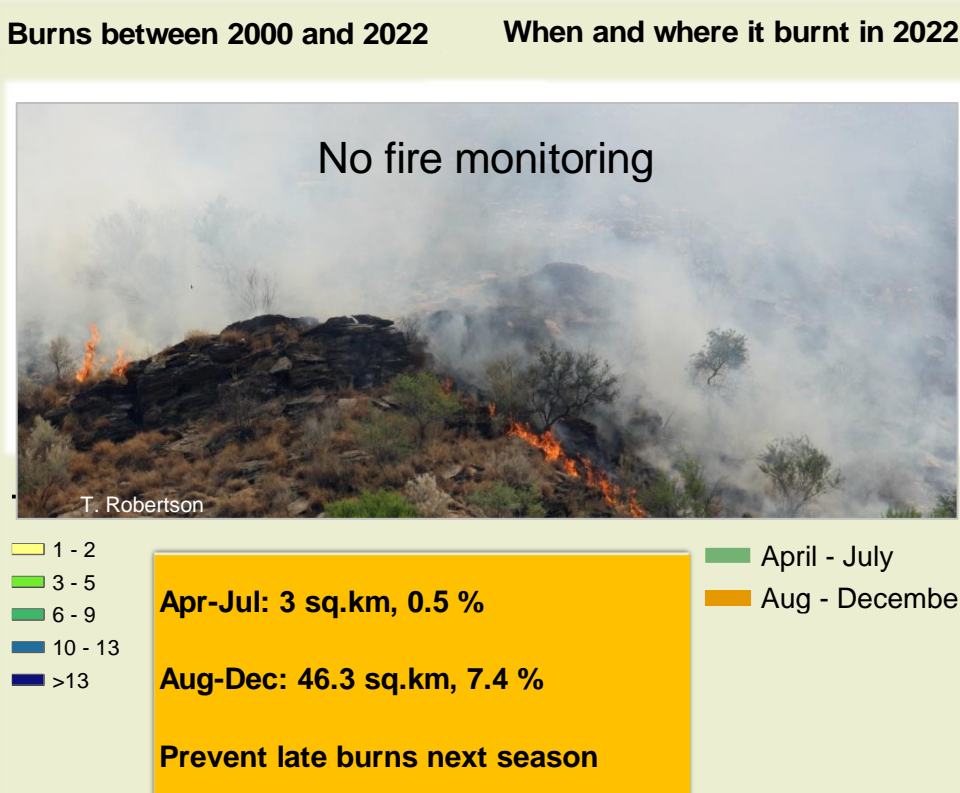

Adapting in response to the current environmental conditions ...

Seasonal trends in rainfall and vegetation (2022 / 2023 Season)

Vegetation cover trend (2000 - 2021)

Vegetation productivity (February to April) 2023

Fire management

Forage availability

Climate and vegetation patterns assist in our understanding of the status of wildlife and livestock in the conservancy for the effective management of these resources.