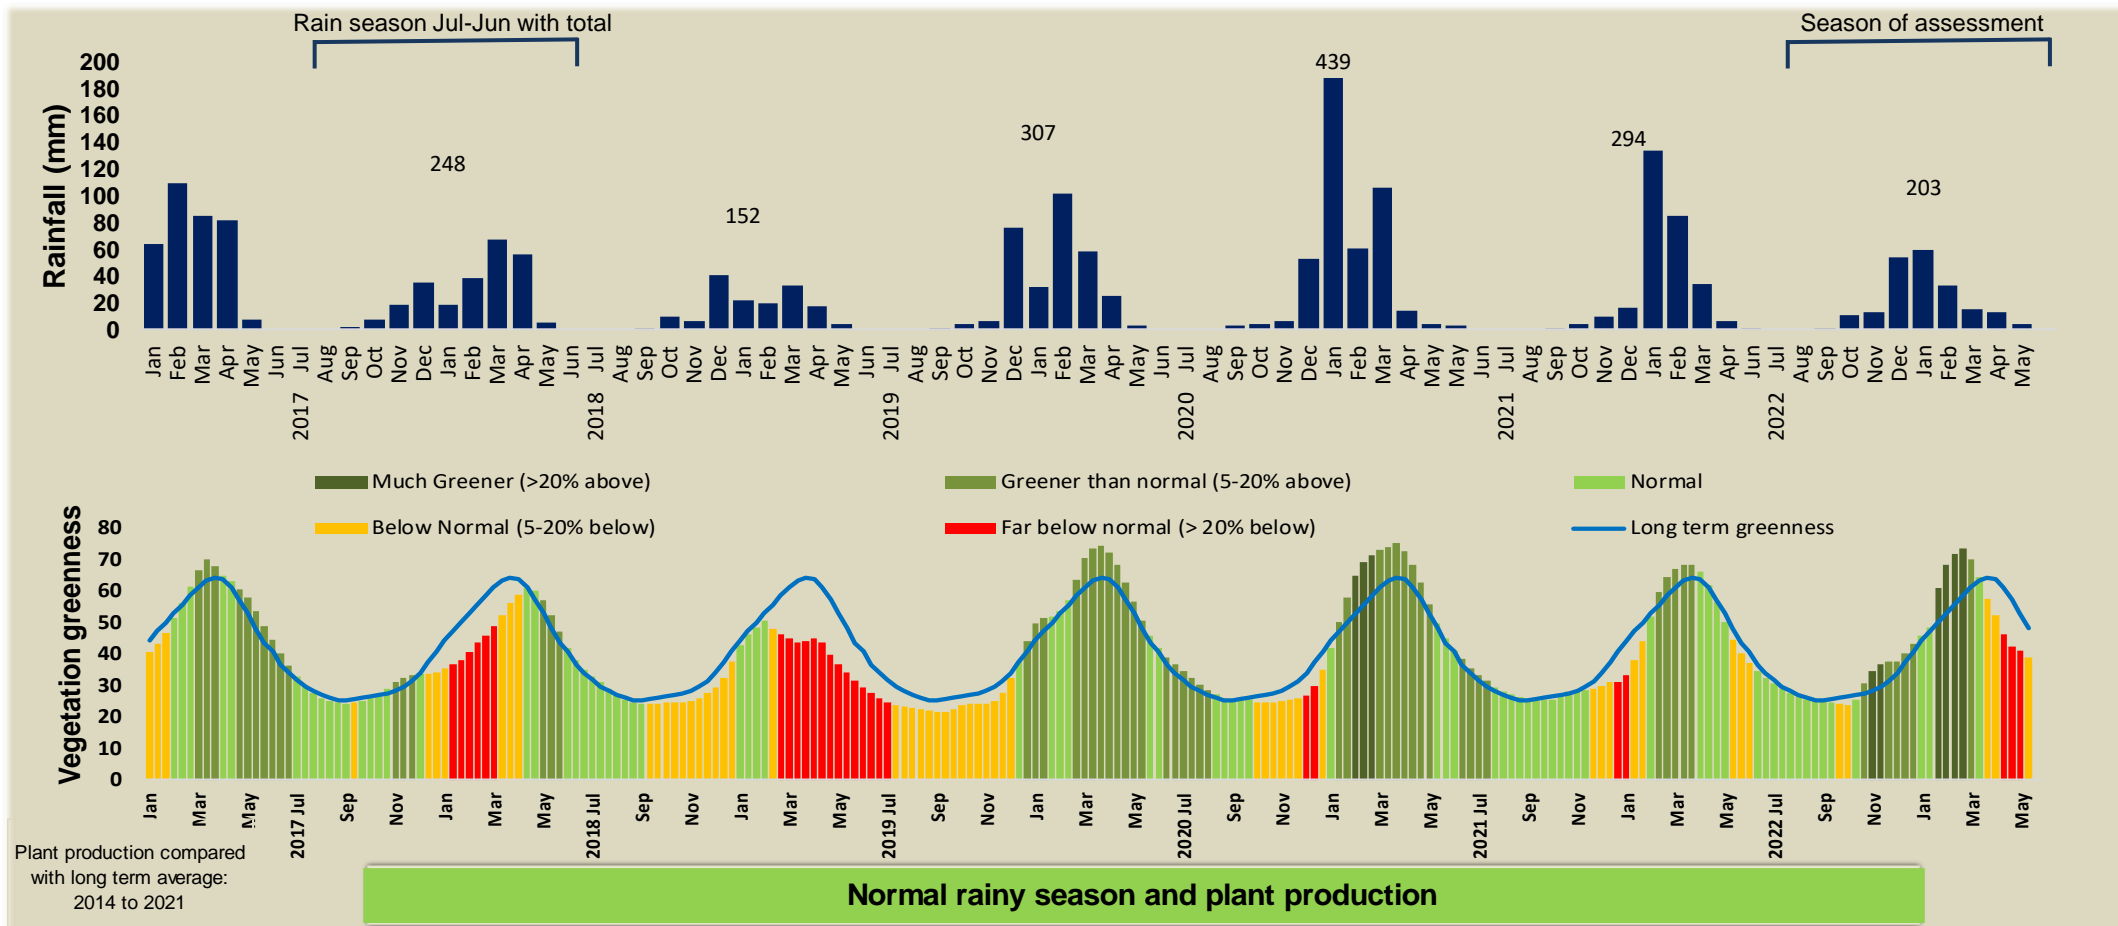

Adapting in response to the current environmental conditions ...

Seasonal trends in rainfall and vegetation (2022 / 2023 Season)

Vegetation cover trend (2000 - 2021)

Vegetation productivity (February to April) 2023

Fire management

Forage availability

Climate and vegetation patterns assist in our understanding of the status of wildlife and livestock in the conservancy for the effective management of these resources.