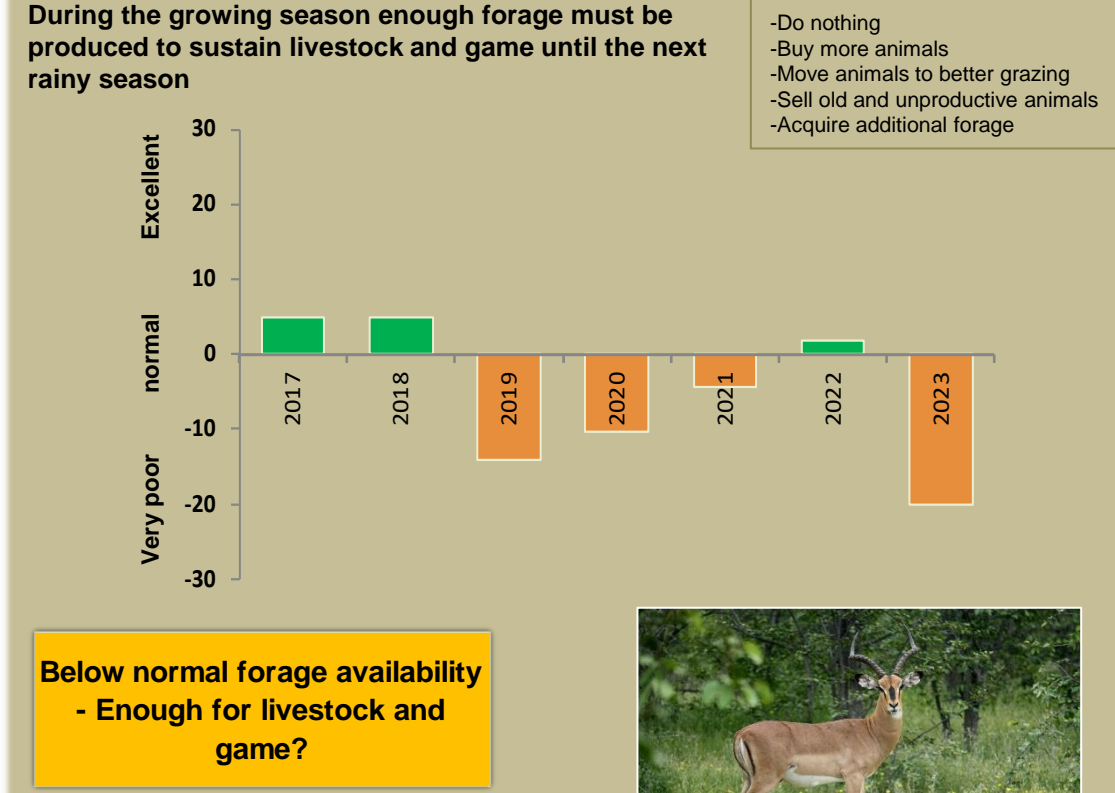

Adapting in response to the current environmental conditions ...

Seasonal trends in rainfall and vegetation (2022 / 2023 Season)

Vegetation cover trend (2000 - 2021)

Vegetation productivity (February to April) 2023

Fire management

Forage availability

Climate and vegetation patterns assist in our understanding of the status of wildlife and livestock in the conservancy for the effective management of these resources.