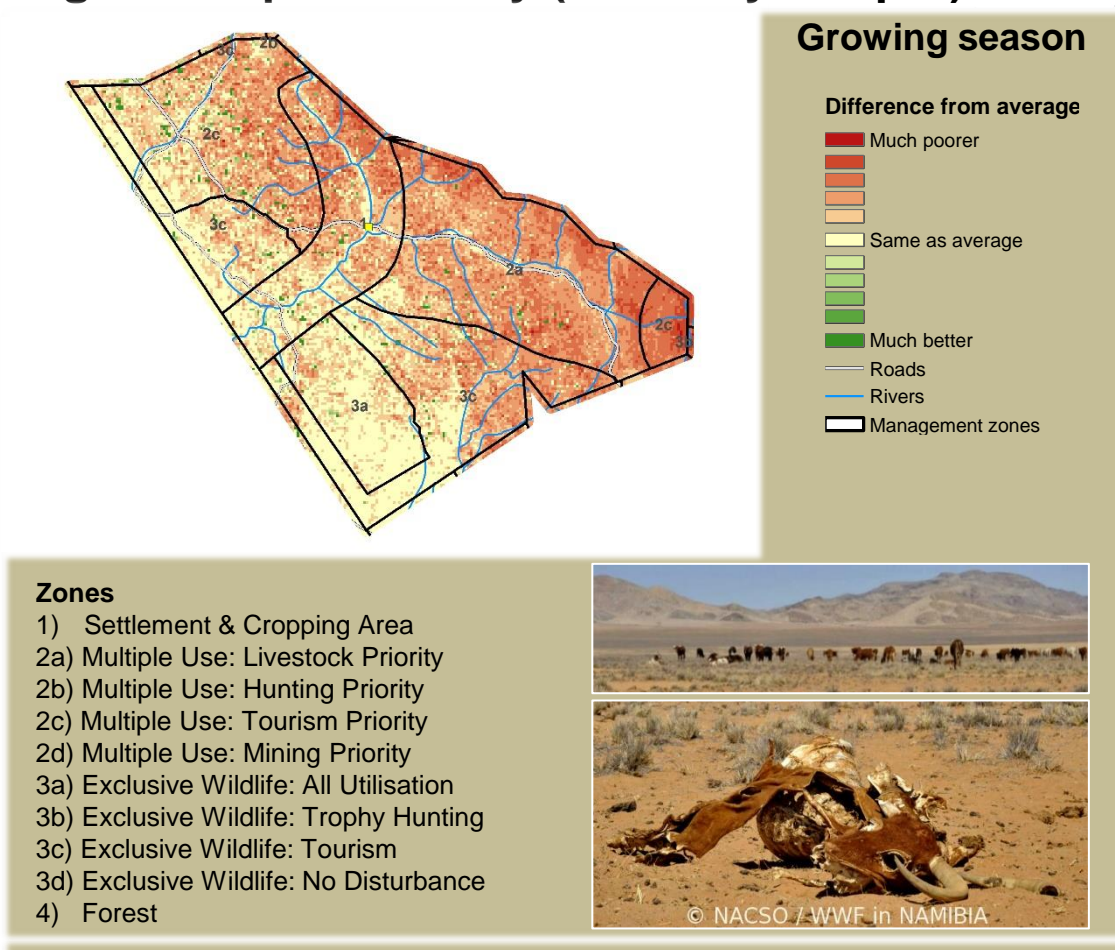

Adapting in response to the current environmental conditions ...

Seasonal trends in rainfall and vegetation (2022 / 2023 Season)

Vegetation cover trend (2000 - 2021)

Vegetation productivity (February to April) 2023

Fire management

Forage availability

Climate and vegetation patterns assist in our understanding of the status of wildlife and livestock in the conservancy for the effective management of these resources.