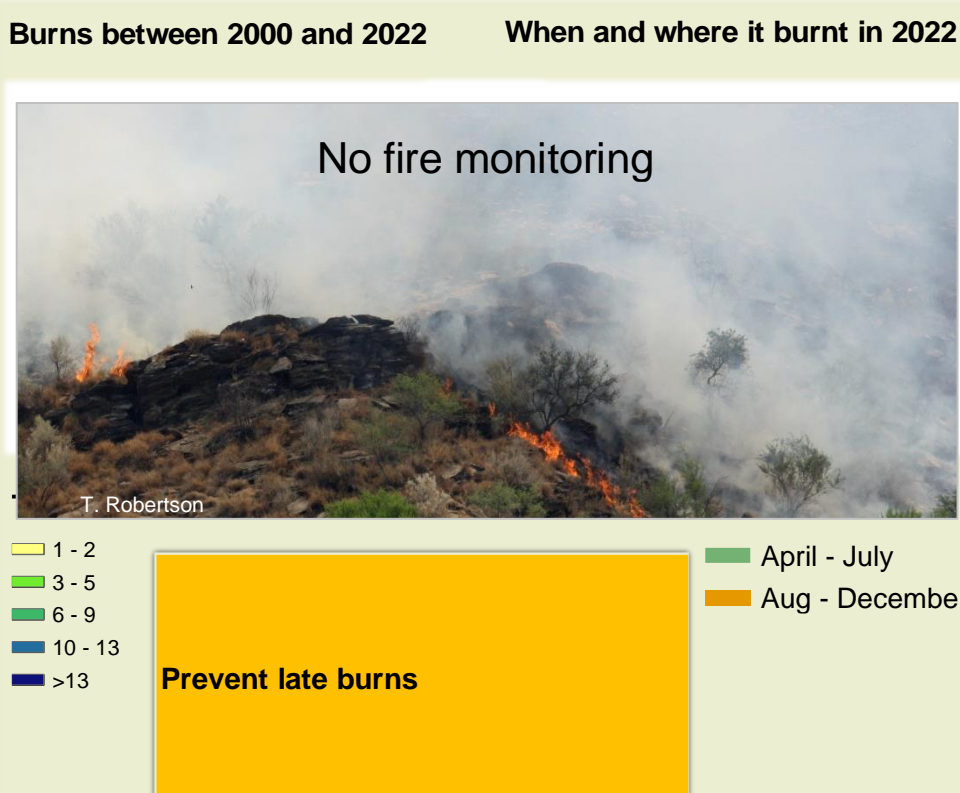

Adapting in response to the current environmental conditions ...

Seasonal trends in rainfall and vegetation (2022 / 2023 Season)

Vegetation cover trend (2000 - 2021)

Vegetation productivity (February to April) 2023

Fire management

Forage availability

Climate and vegetation patterns assist in our understanding of the status of wildlife and livestock in the conservancy for the effective management of these resources.