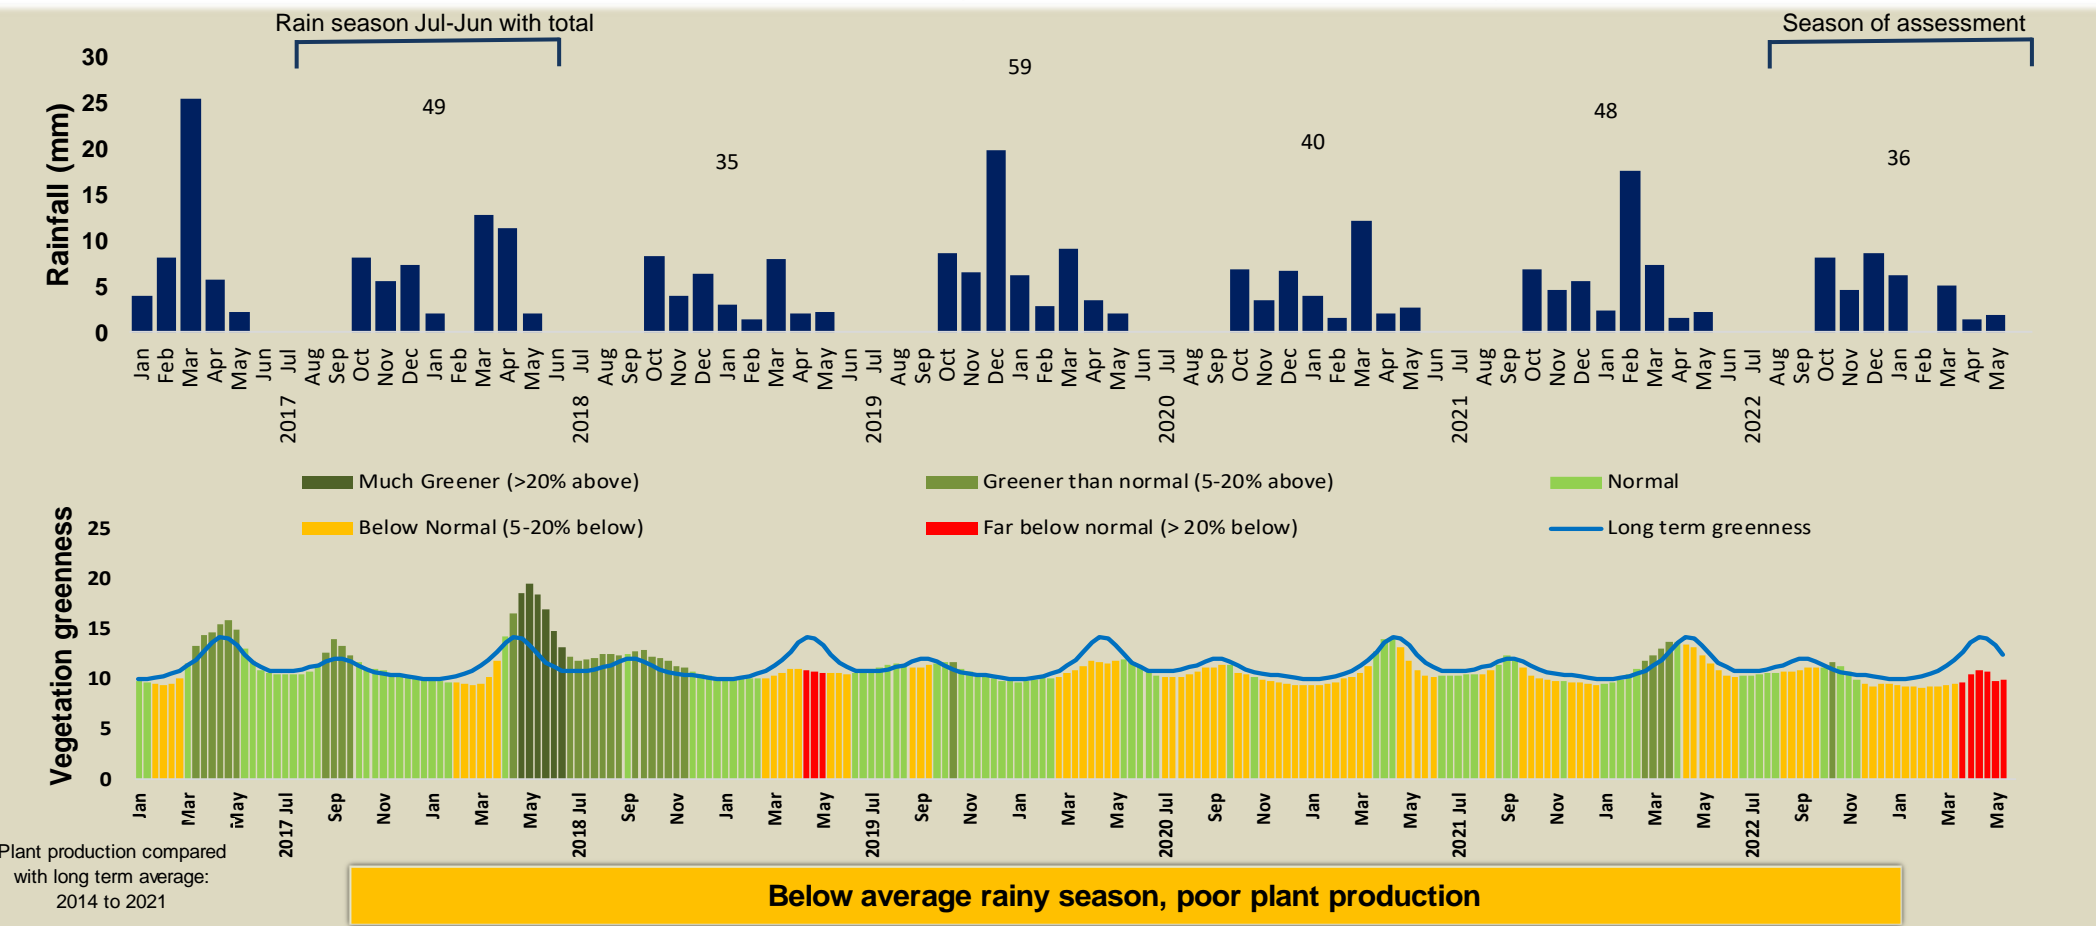

Adapting in response to the current environmental conditions ...

Seasonal trends in rainfall and vegetation (2022 / 2023 Season)

Vegetation cover trend (2000 - 2021)

Vegetation productivity (February to April) 2023

Fire management

Forage availability

Climate and vegetation patterns assist in our understanding of the status of wildlife and livestock in the conservancy for the effective management of these resources.