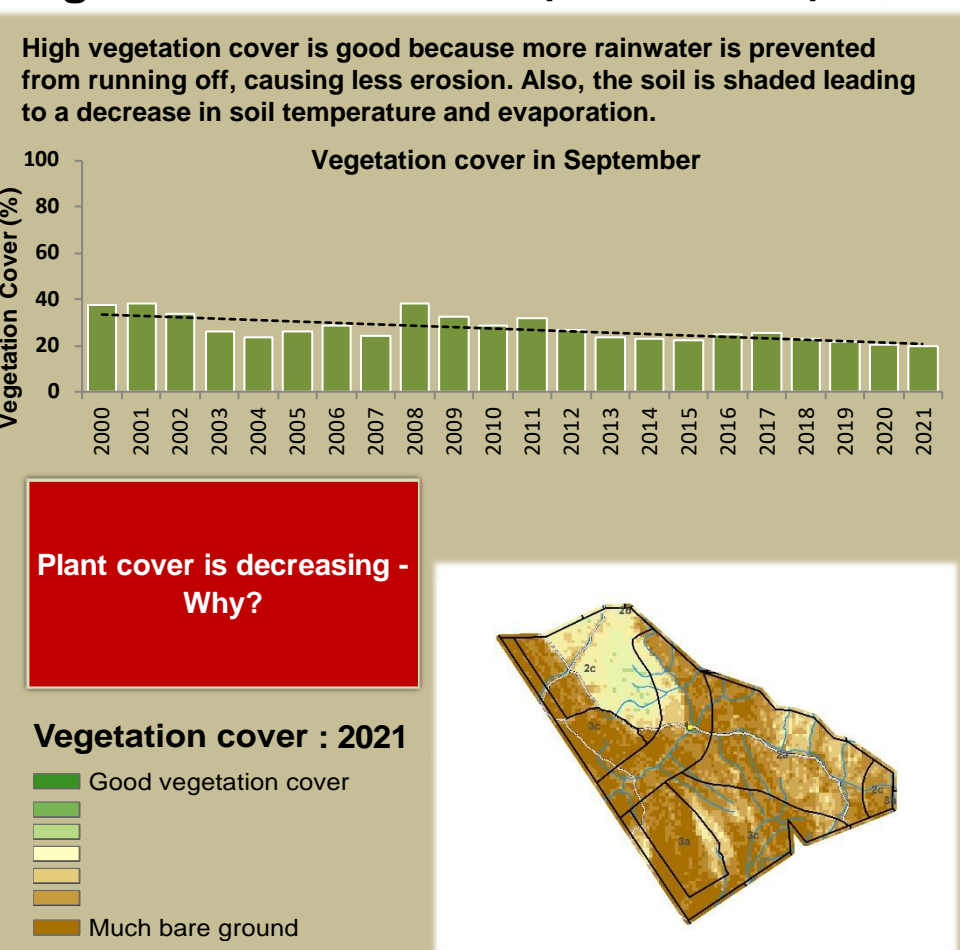

Adapting in response to the current environmental conditions ...

Seasonal trends in rainfall and vegetation (2022 / 2023 Season)

Vegetation cover trend (2000 - 2021)

Vegetation productivity (February to April) 2023

Fire management

Forage availability

Climate and vegetation patterns assist in our understanding of the status of wildlife and livestock in the conservancy for the effective management of these resources.