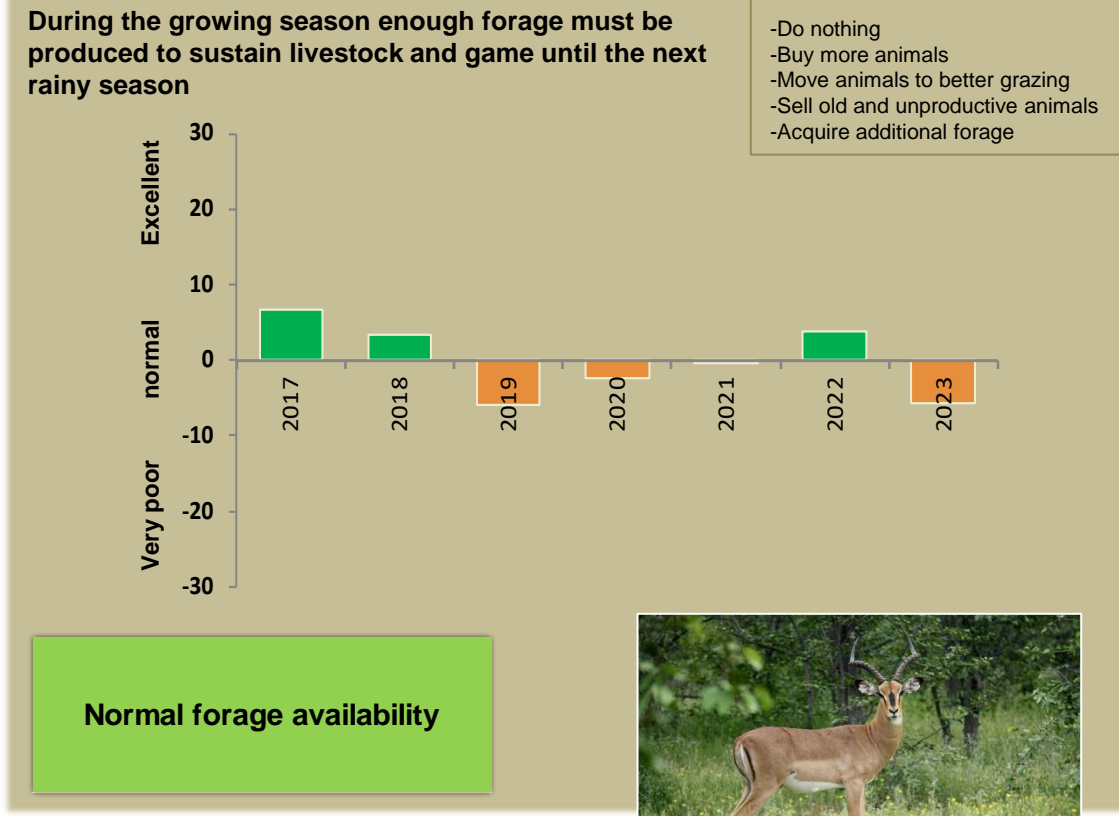

Salambala Climate and Vegetation Report

Adapting in response to the current environmental conditions ...

Seasonal trends in rainfall and vegetation (2022 / 2023 Season)

Vegetation cover trend (2000 - 2021)

Vegetation productivity (February to April) 2023

Fire management

Forage availability

Climate and vegetation patterns assist in our understanding of the status of wildlife and livestock in the conservancy for the effective management of these resources.