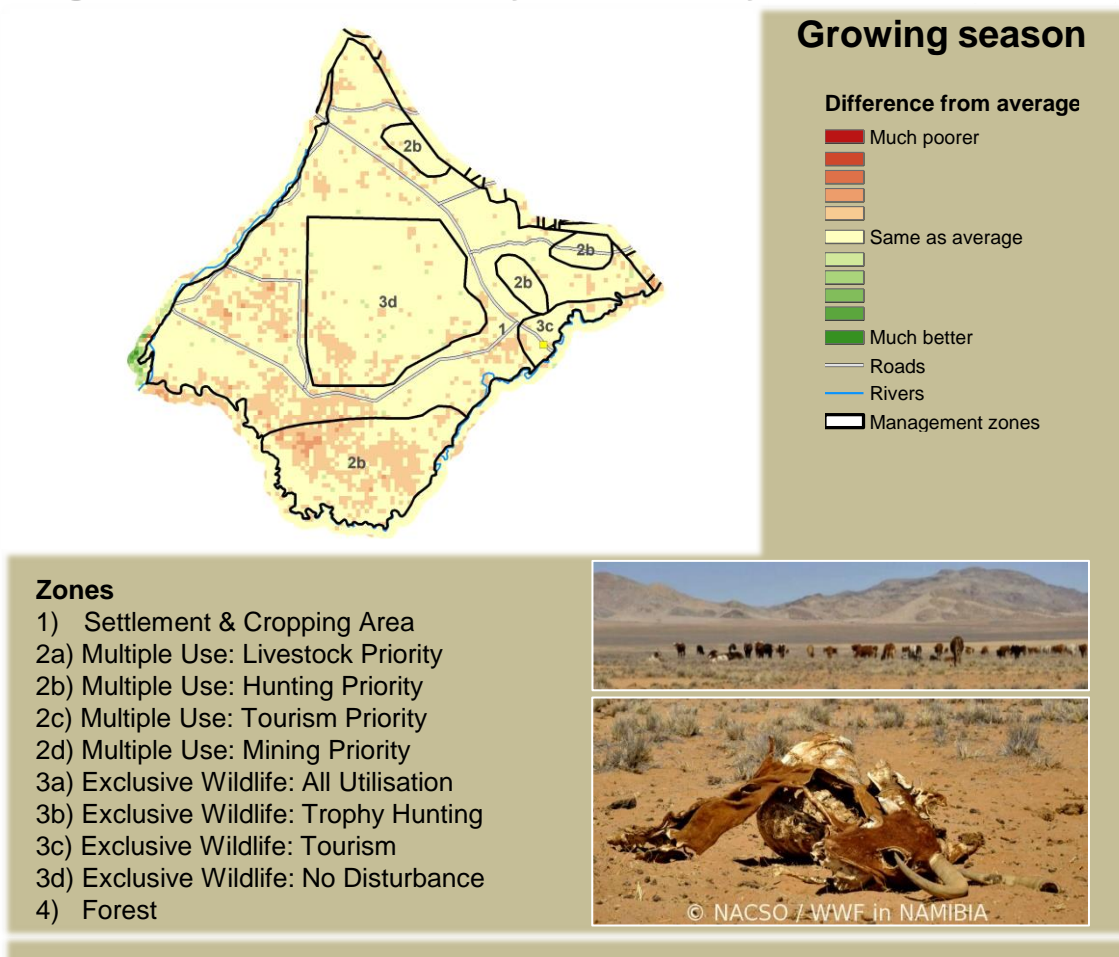

Salambala Climate and Vegetation Report

Adapting in response to the current environmental conditions ...

Seasonal trends in rainfall and vegetation (2022 / 2023 Season)

Vegetation cover trend (2000 - 2021)

Vegetation productivity (February to April) 2023

Fire management

Forage availability

Climate and vegetation patterns assist in our understanding of the status of wildlife and livestock in the conservancy for the effective management of these resources.