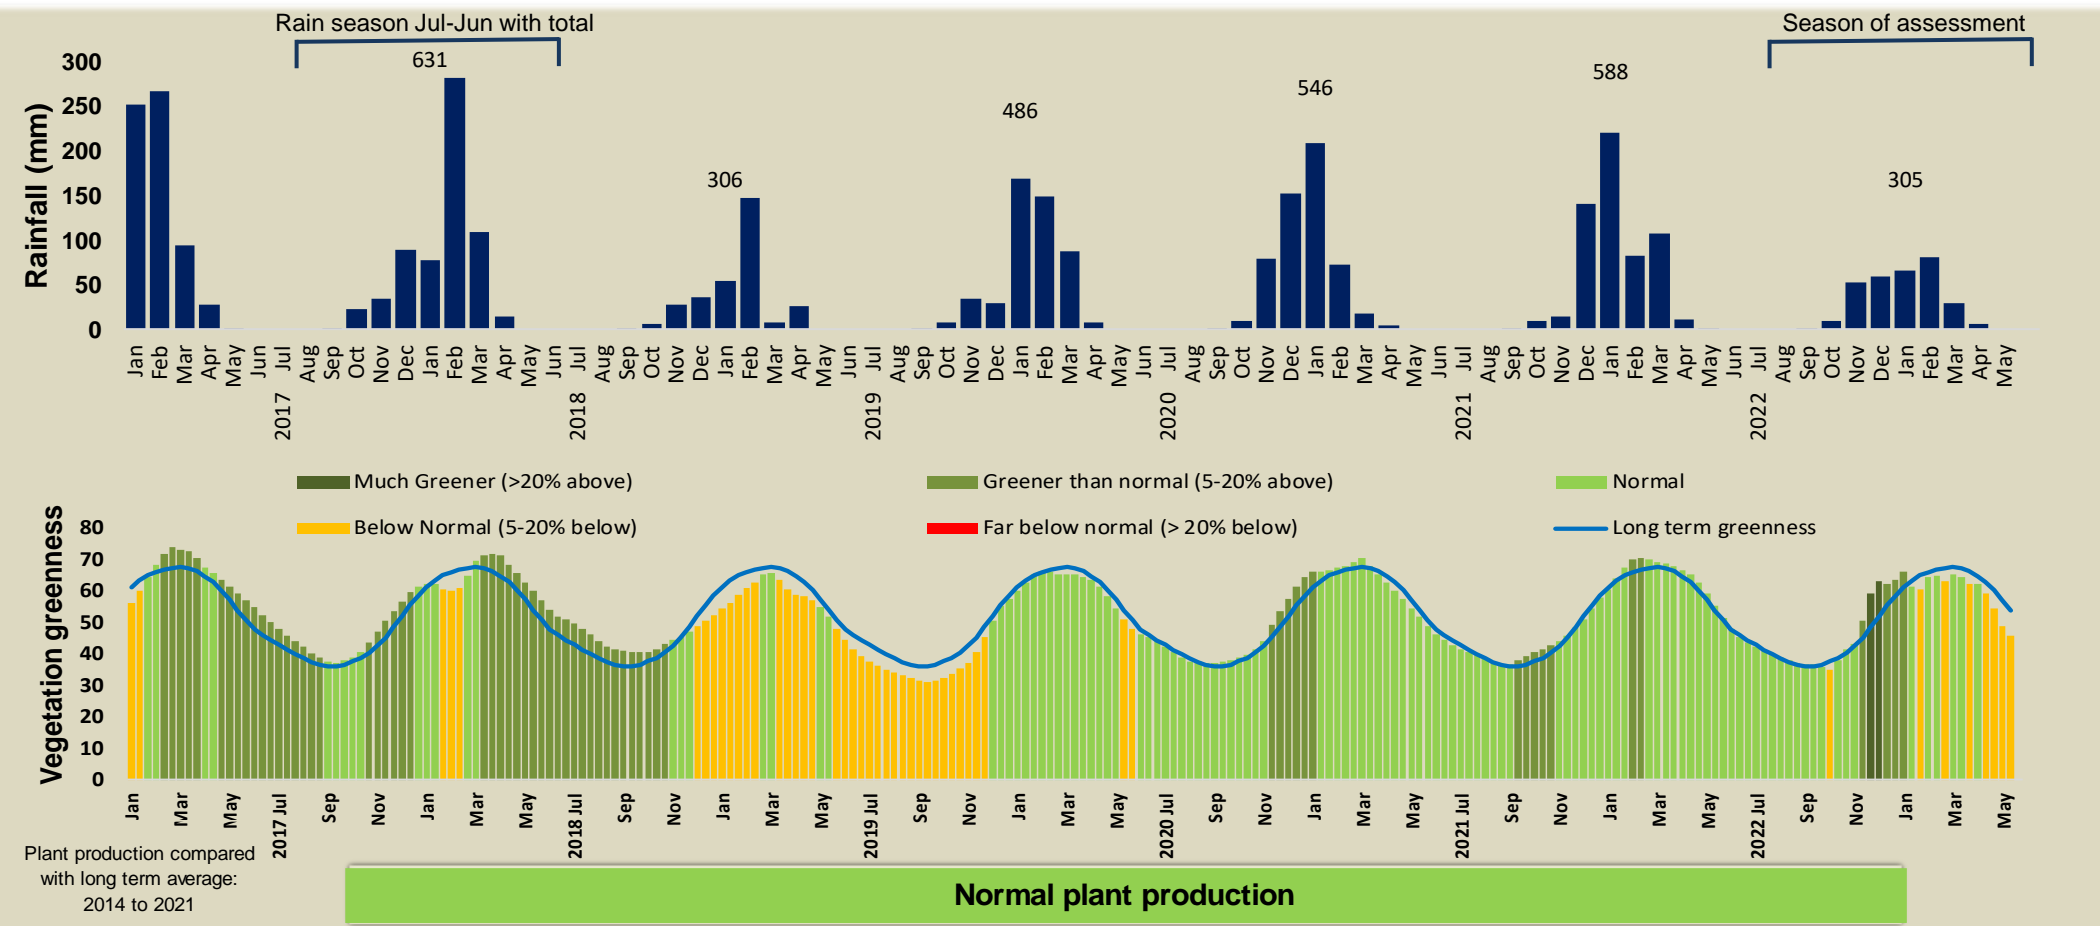

Salambala Climate and Vegetation Report

Adapting in response to the current environmental conditions ...

Seasonal trends in rainfall and vegetation (2022 / 2023 Season)

Vegetation cover trend (2000 - 2021)

Vegetation productivity (February to April) 2023

Fire management

Forage availability

Climate and vegetation patterns assist in our understanding of the status of wildlife and livestock in the conservancy for the effective management of these resources.