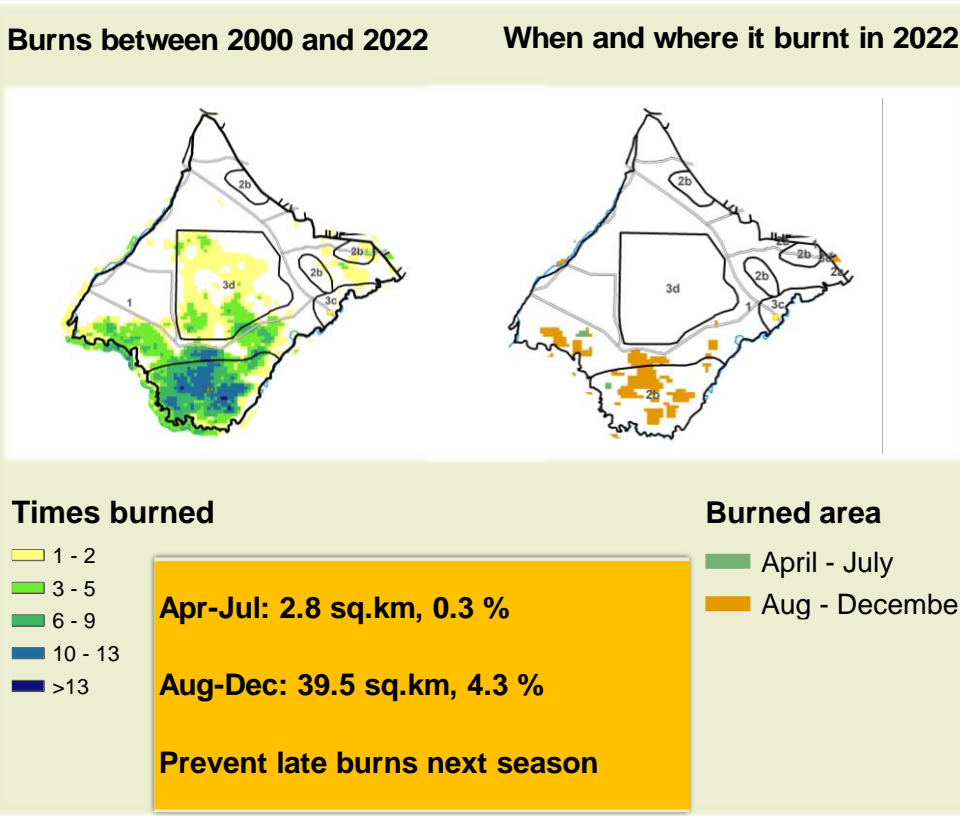

Salambala Climate and Vegetation Report

Adapting in response to the current environmental conditions ...

Seasonal trends in rainfall and vegetation (2022 / 2023 Season)

Vegetation cover trend (2000 - 2021)

Vegetation productivity (February to April) 2023

Fire management

Forage availability

Climate and vegetation patterns assist in our understanding of the status of wildlife and livestock in the conservancy for the effective management of these resources.