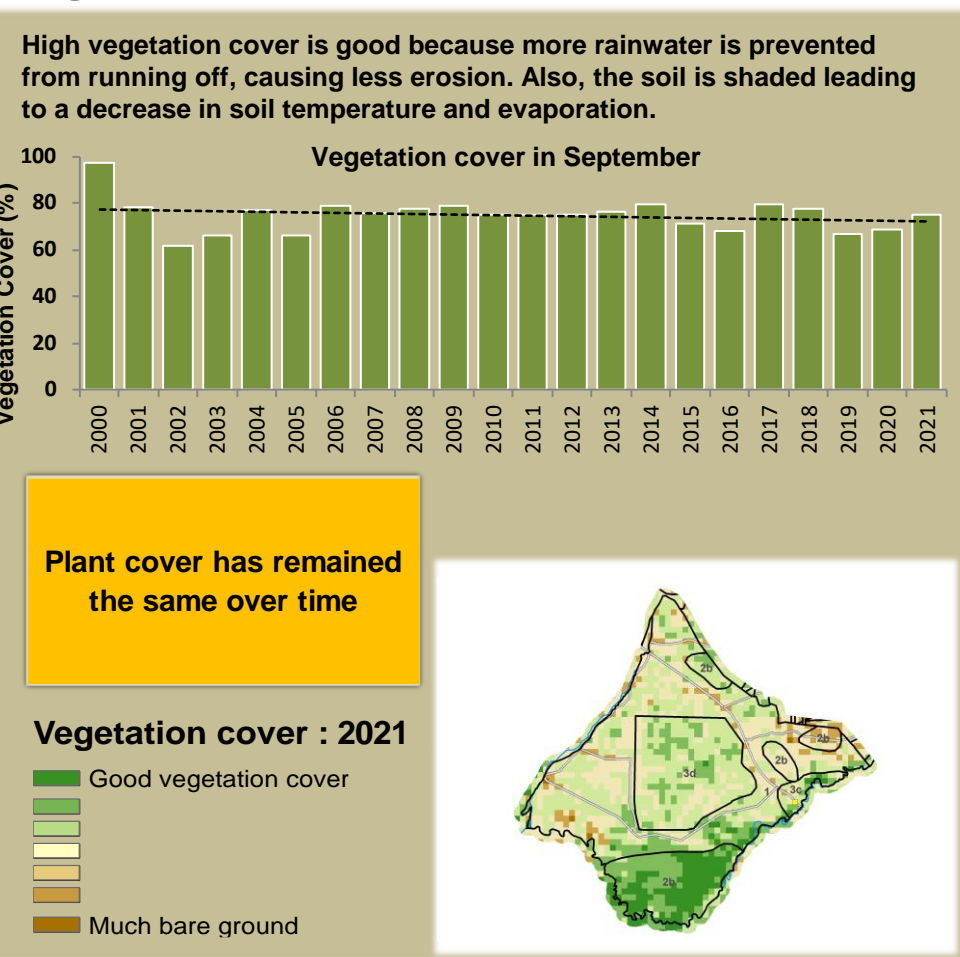

Salambala Climate and Vegetation Report

Adapting in response to the current environmental conditions ...

Seasonal trends in rainfall and vegetation (2022 / 2023 Season)

Vegetation cover trend (2000 - 2021)

Vegetation productivity (February to April) 2023

Fire management

Forage availability

Climate and vegetation patterns assist in our understanding of the status of wildlife and livestock in the conservancy for the effective management of these resources.