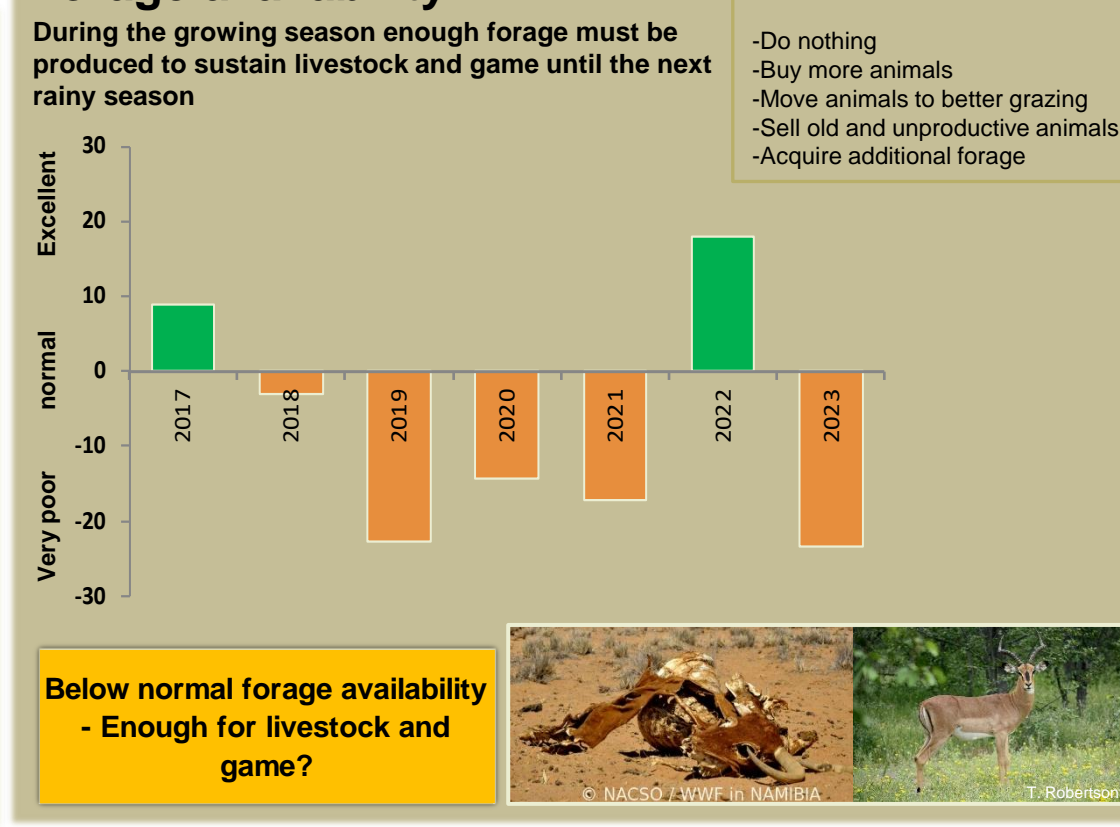

Sanitatas Climate and Vegetation Report

Adapting in response to the current environmental conditions ...

Seasonal trends in rainfall and vegetation (2022 / 2023 Season)

Vegetation cover trend (2000 - 2021)

Vegetation productivity (February to April) 2023

Fire management

Forage availability

Climate and vegetation patterns assist in our understanding of the status of wildlife and livestock in the conservancy for the effective management of these resources.