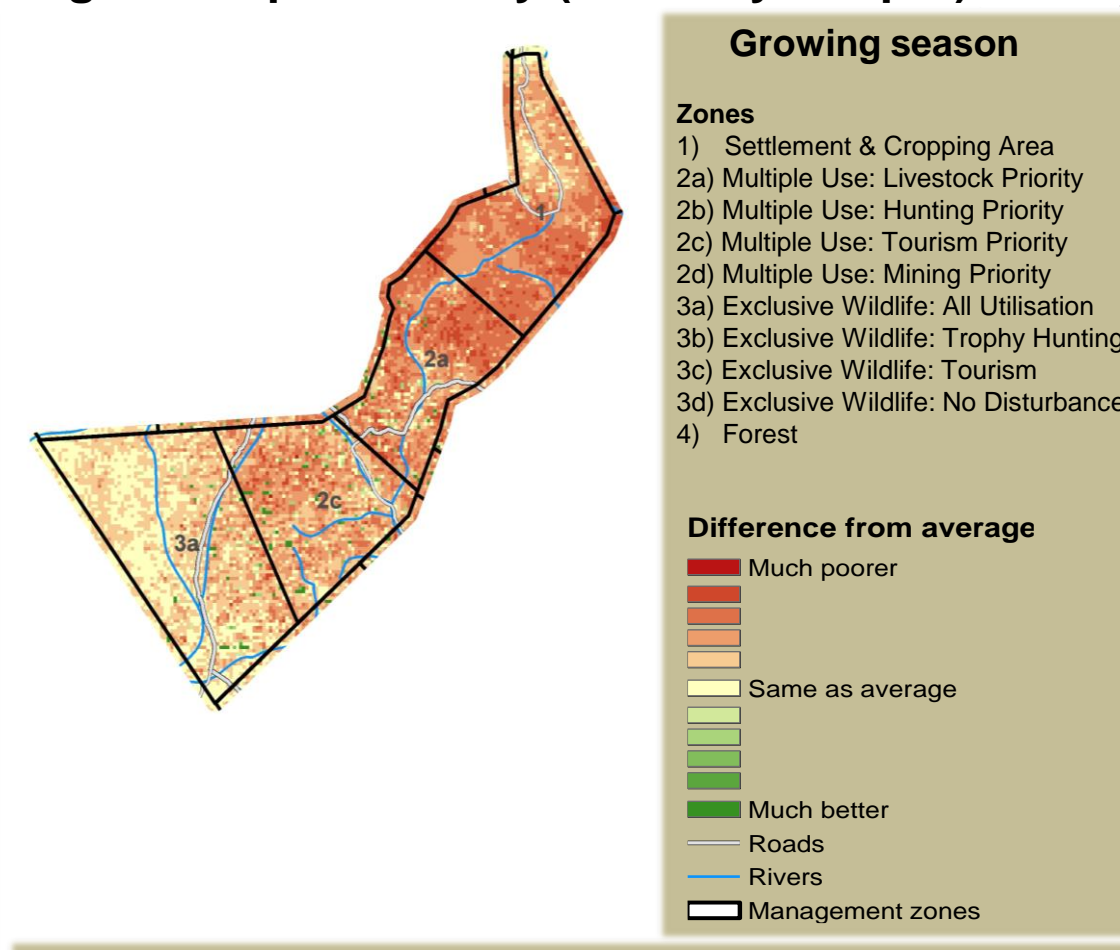

Sanitatas Climate and Vegetation Report

Adapting in response to the current environmental conditions ...

Seasonal trends in rainfall and vegetation (2022 / 2023 Season)

Vegetation cover trend (2000 - 2021)

Vegetation productivity (February to April) 2023

Fire management

Forage availability

Climate and vegetation patterns assist in our understanding of the status of wildlife and livestock in the conservancy for the effective management of these resources.