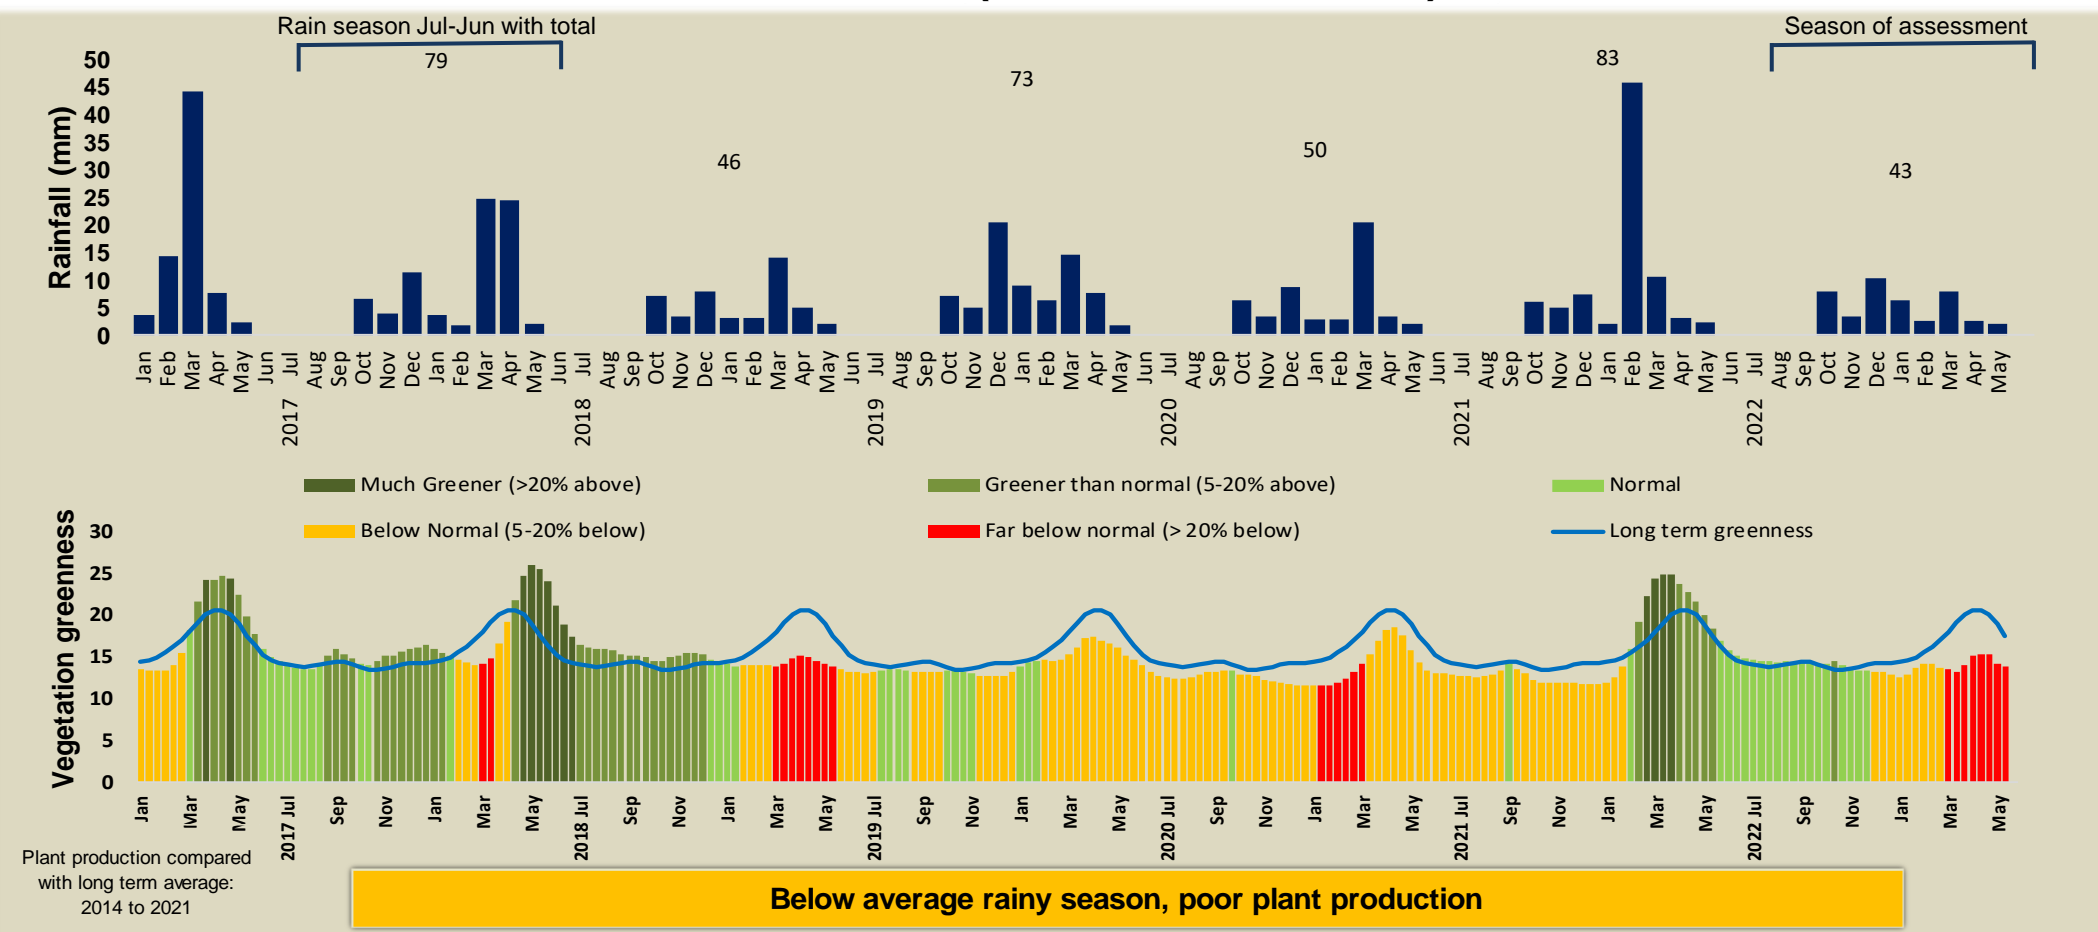

Sanitatas Climate and Vegetation Report

Adapting in response to the current environmental conditions ...

Seasonal trends in rainfall and vegetation (2022 / 2023 Season)

Vegetation cover trend (2000 - 2021)

Vegetation productivity (February to April) 2023

Fire management

Forage availability

Climate and vegetation patterns assist in our understanding of the status of wildlife and livestock in the conservancy for the effective management of these resources.