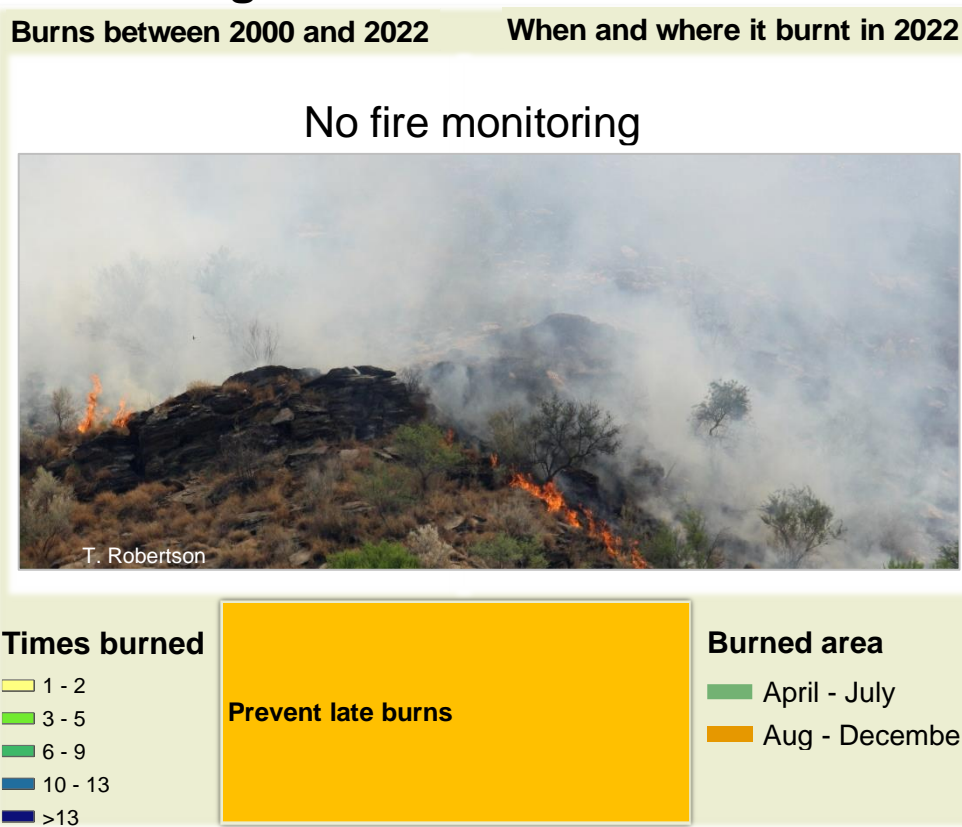

Sanitatas Climate and Vegetation Report

Adapting in response to the current environmental conditions ...

Seasonal trends in rainfall and vegetation (2022 / 2023 Season)

Vegetation cover trend (2000 - 2021)

Vegetation productivity (February to April) 2023

Fire management

Forage availability

Climate and vegetation patterns assist in our understanding of the status of wildlife and livestock in the conservancy for the effective management of these resources.