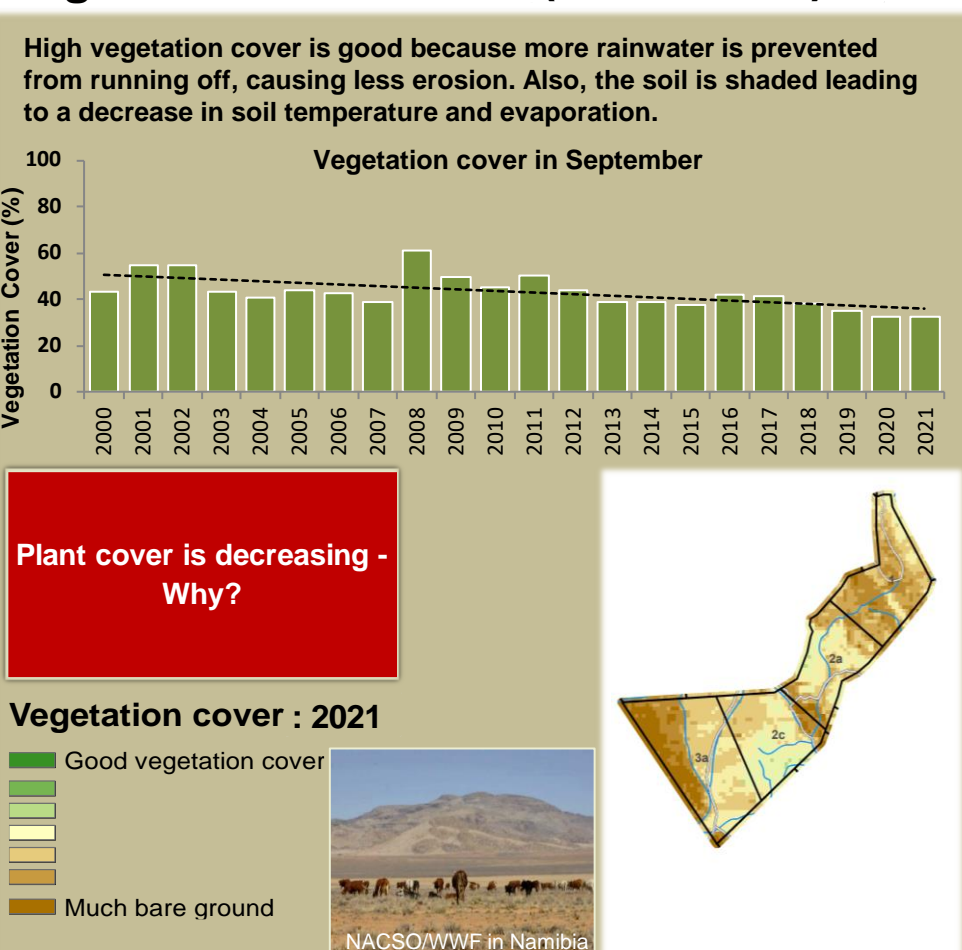

Sanitatas Climate and Vegetation Report

Adapting in response to the current environmental conditions ...

Seasonal trends in rainfall and vegetation (2022 / 2023 Season)

Vegetation cover trend (2000 - 2021)

Vegetation productivity (February to April) 2023

Fire management

Forage availability

Climate and vegetation patterns assist in our understanding of the status of wildlife and livestock in the conservancy for the effective management of these resources.