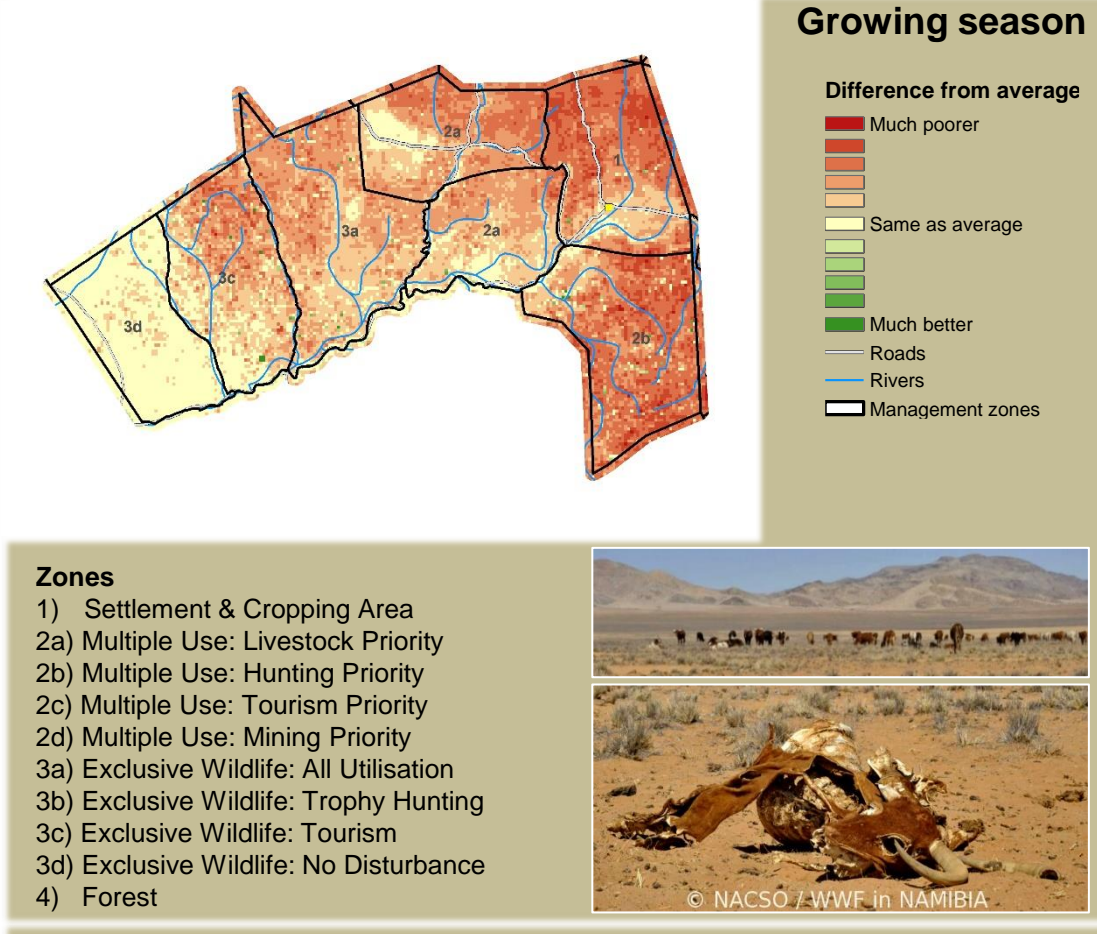

# Sesfontein Climate and Vegetation Report

Adapting in response to the current environmental conditions ...

## Seasonal trends in rainfall and vegetation (2022 / 2023 Season)

## Vegetation cover trend (2000 - 2021)

## Vegetation productivity (February to April) 2023