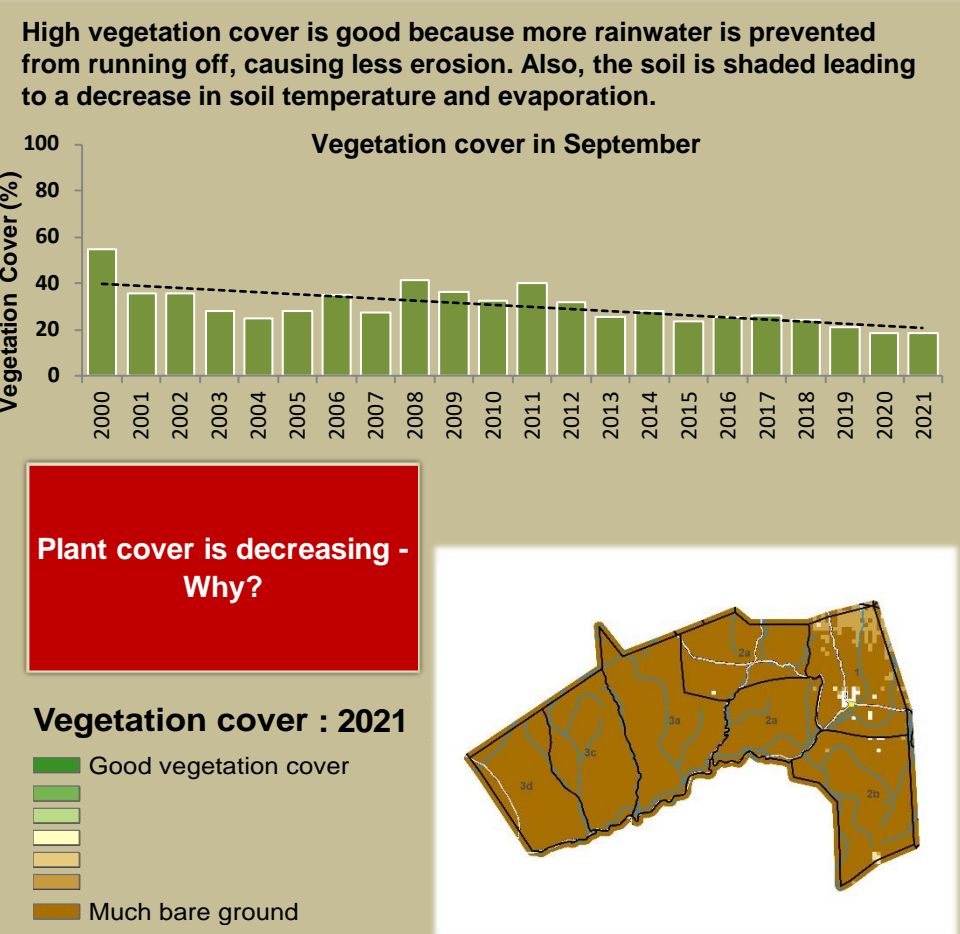

# Sesfontein Climate and Vegetation Report

Adapting in response to the current environmental conditions ...

## Seasonal trends in rainfall and vegetation (2022 / 2023 Season)

## Vegetation cover trend (2000 - 2021)

## Vegetation productivity (February to April) 2023