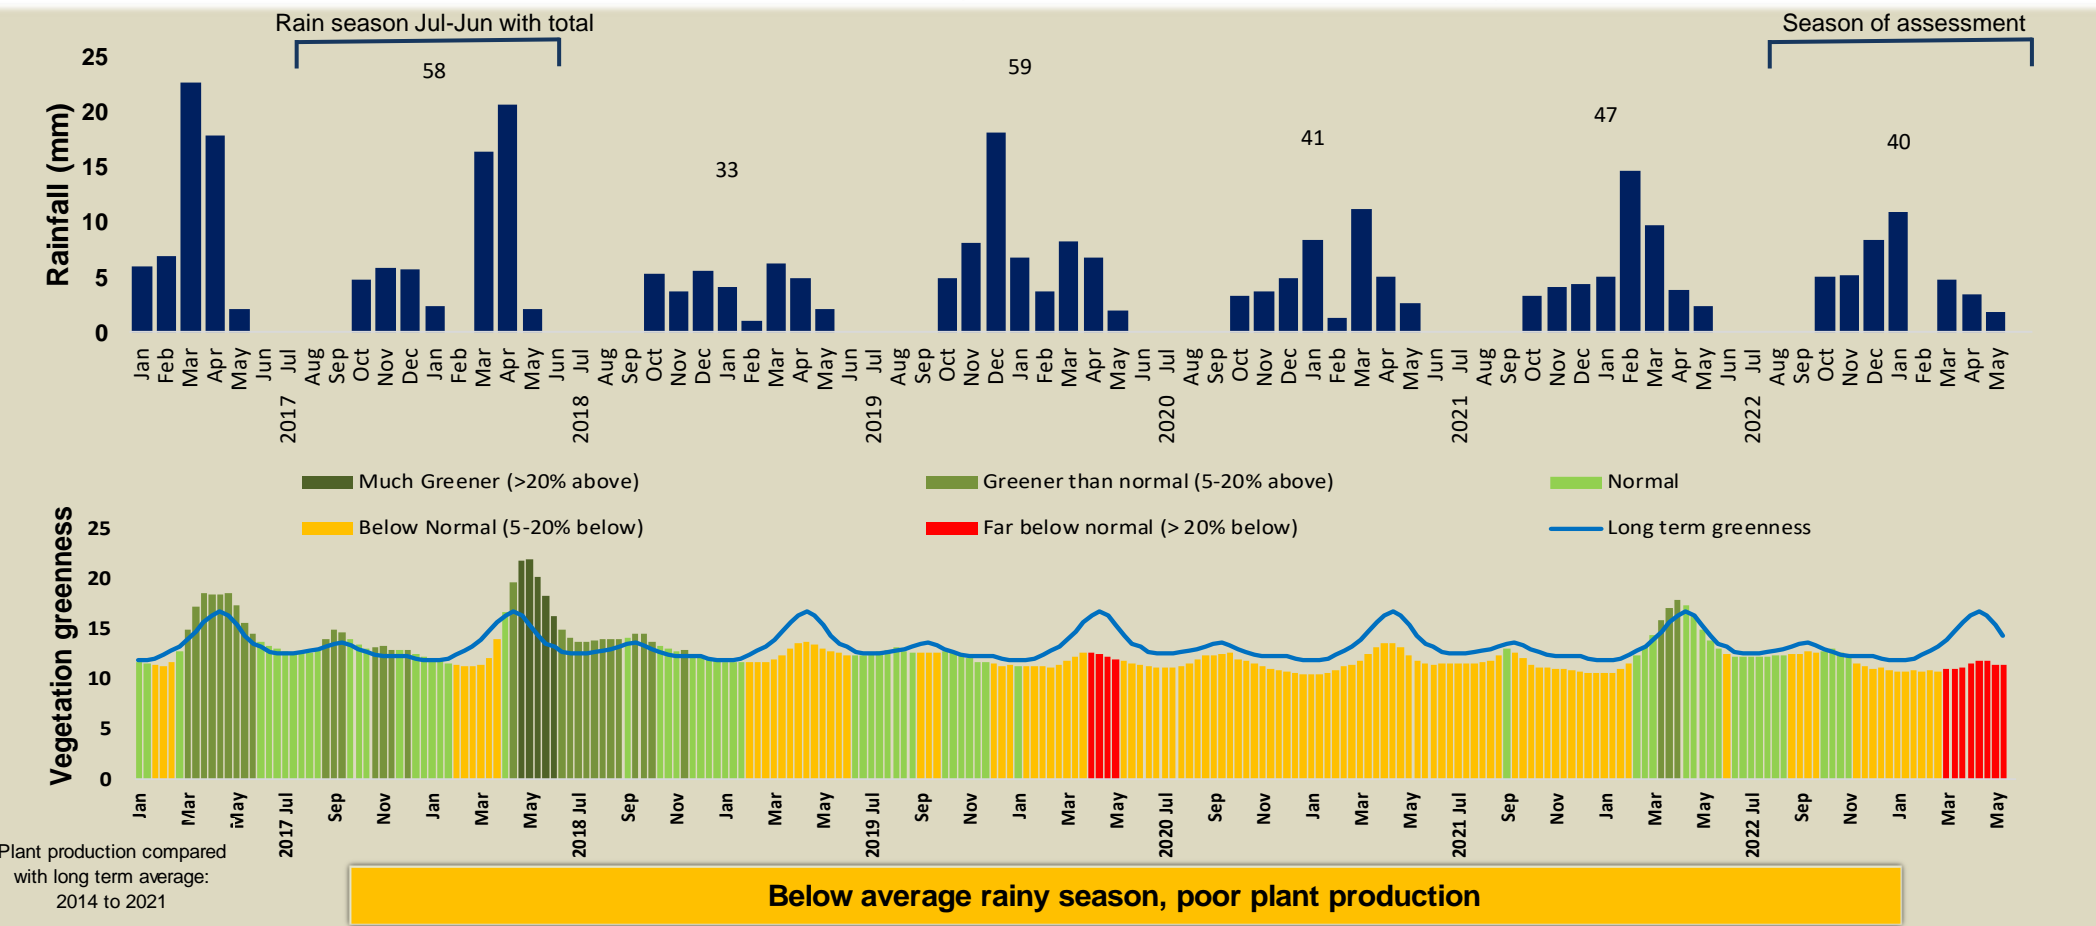

# Sesfontein Climate and Vegetation Report

Adapting in response to the current environmental conditions ...

## Seasonal trends in rainfall and vegetation (2022 / 2023 Season)

## Vegetation cover trend (2000 - 2021)

## Vegetation productivity (February to April) 2023