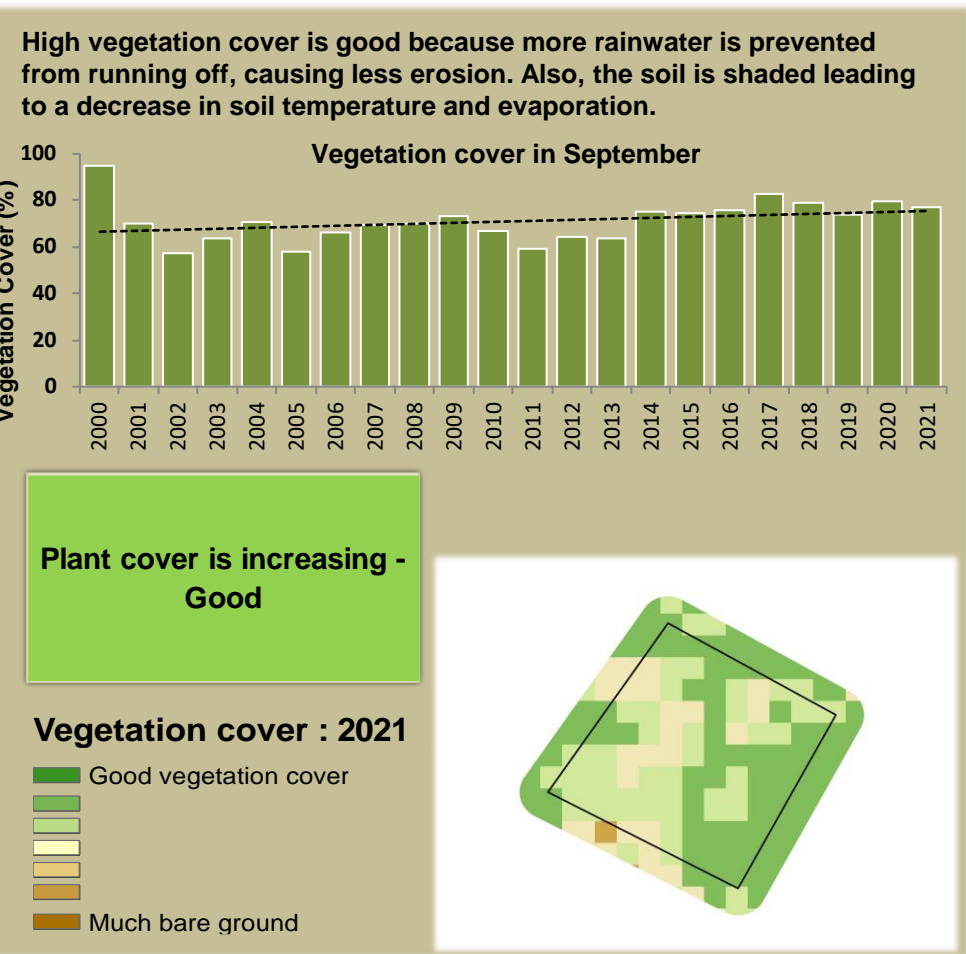

Adapting in response to the current environmental conditions ...

Seasonal trends in rainfall and vegetation (2022 / 2023 Season)

Vegetation cover trend (2000 - 2021)

Vegetation productivity (February to April) 2023

Fire management

Forage availability

Climate and vegetation patterns assist in our understanding of the status of wildlife and livestock in the conservancy for the effective management of these resources.