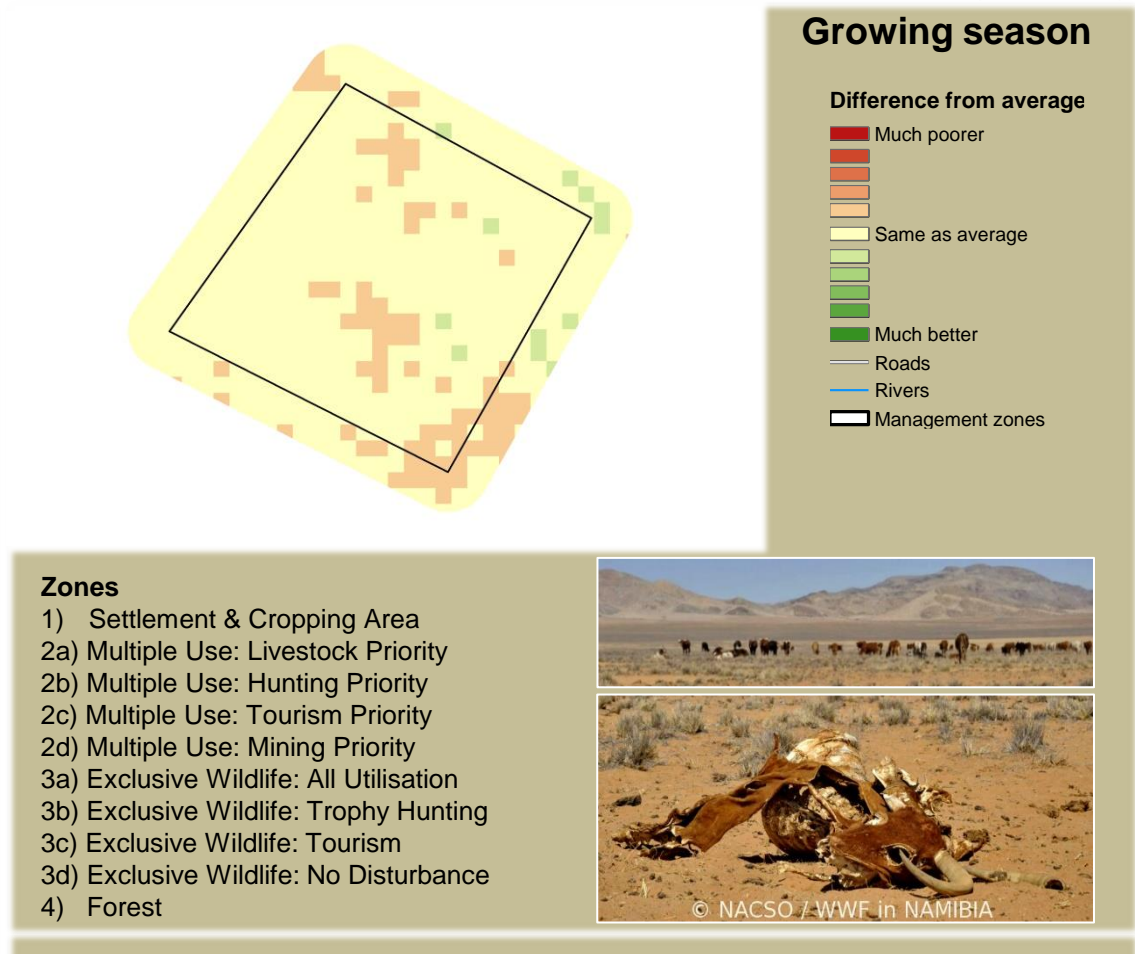

Adapting in response to the current environmental conditions ...

Seasonal trends in rainfall and vegetation (2022 / 2023 Season)

Vegetation cover trend (2000 - 2021)

Vegetation productivity (February to April) 2023

Fire management

Forage availability

Climate and vegetation patterns assist in our understanding of the status of wildlife and livestock in the conservancy for the effective management of these resources.