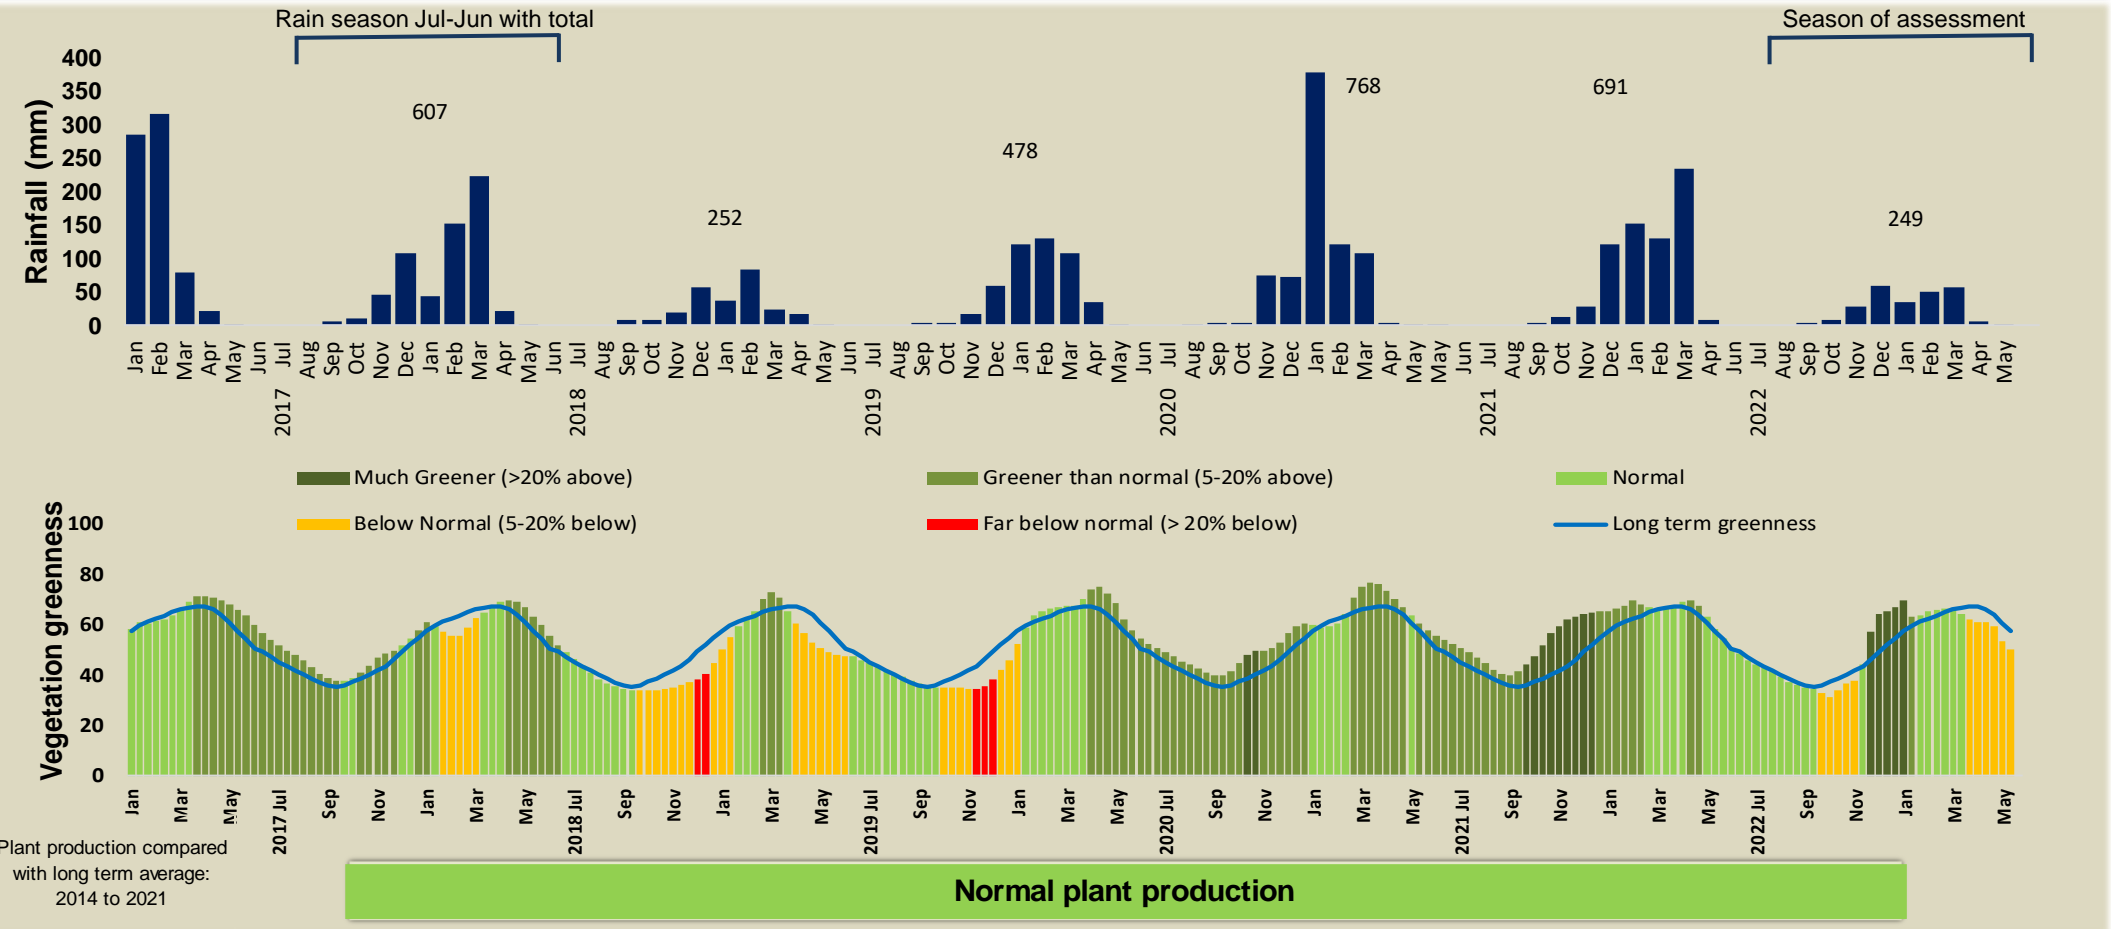

Adapting in response to the current environmental conditions ...

Seasonal trends in rainfall and vegetation (2022 / 2023 Season)

Vegetation cover trend (2000 - 2021)

Vegetation productivity (February to April) 2023

Fire management

Forage availability

Climate and vegetation patterns assist in our understanding of the status of wildlife and livestock in the conservancy for the effective management of these resources.