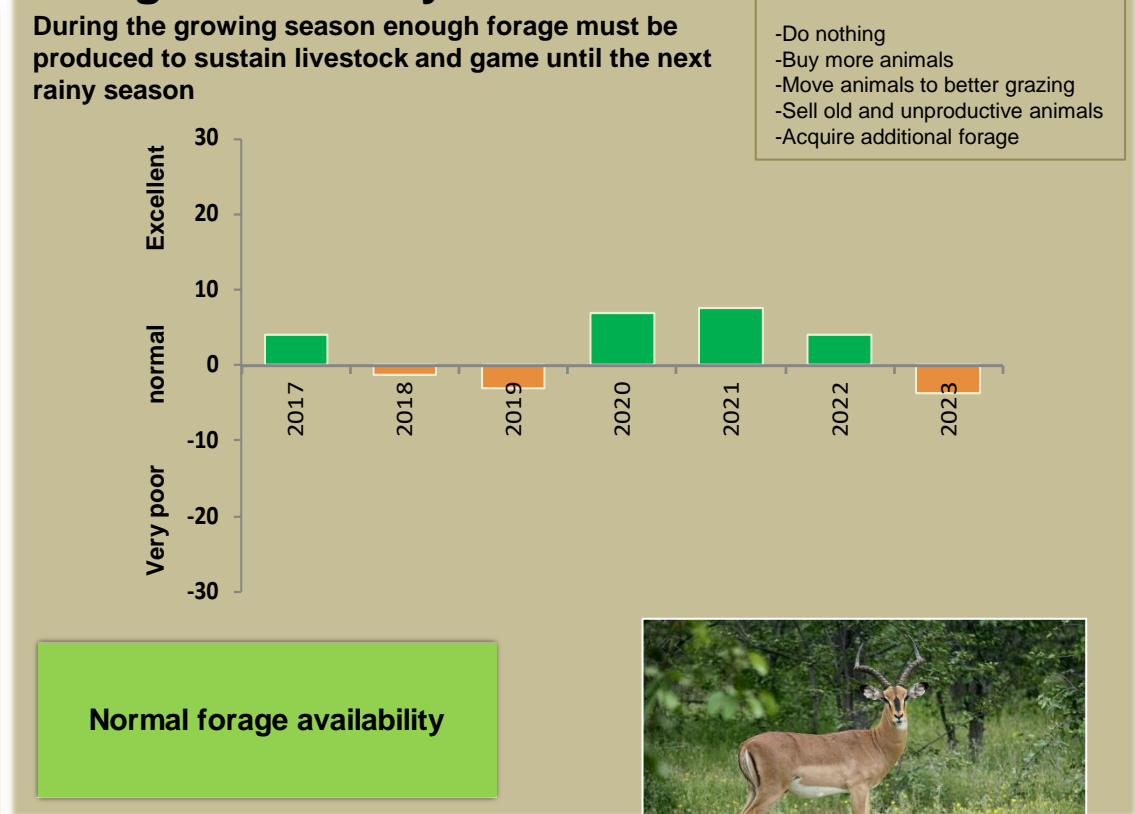

Adapting in response to the current environmental conditions ...

Seasonal trends in rainfall and vegetation (2022 / 2023 Season)

Vegetation cover trend (2000 - 2021)

Vegetation productivity (February to April) 2023

Fire management

Forage availability

Climate and vegetation patterns assist in our understanding of the status of wildlife and livestock in the conservancy for the effective management of these resources.