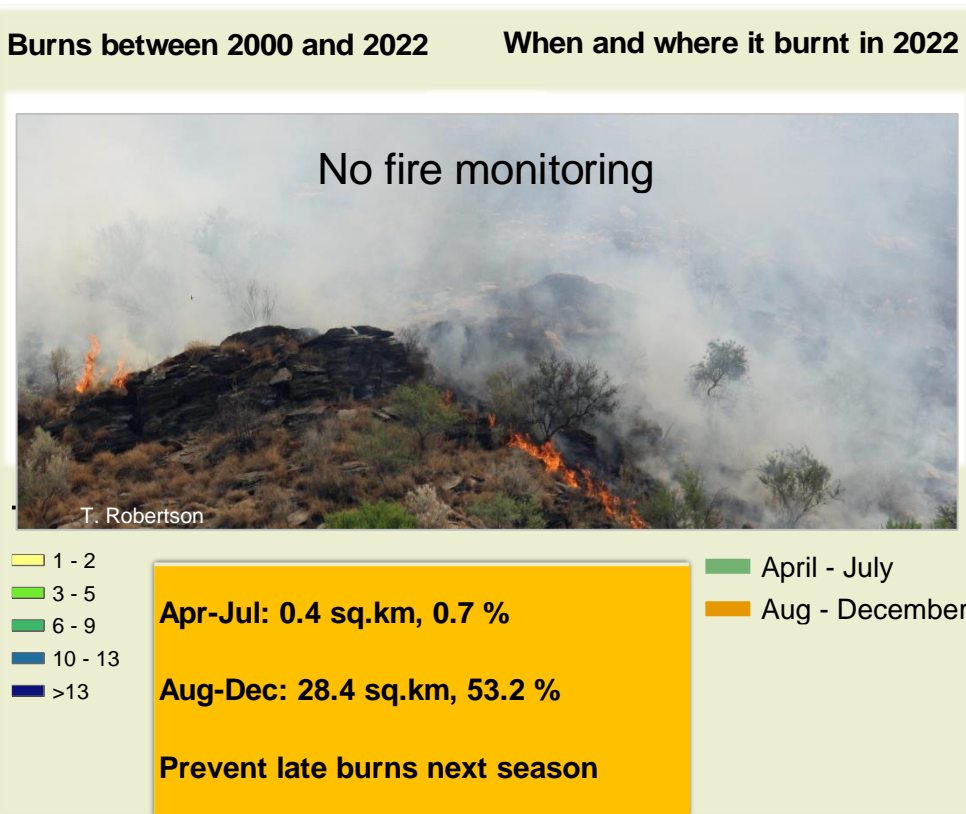

Adapting in response to the current environmental conditions ...

Seasonal trends in rainfall and vegetation (2022 / 2023 Season)

Vegetation cover trend (2000 - 2021)

Vegetation productivity (February to April) 2023

Fire management

Forage availability

Climate and vegetation patterns assist in our understanding of the status of wildlife and livestock in the conservancy for the effective management of these resources.