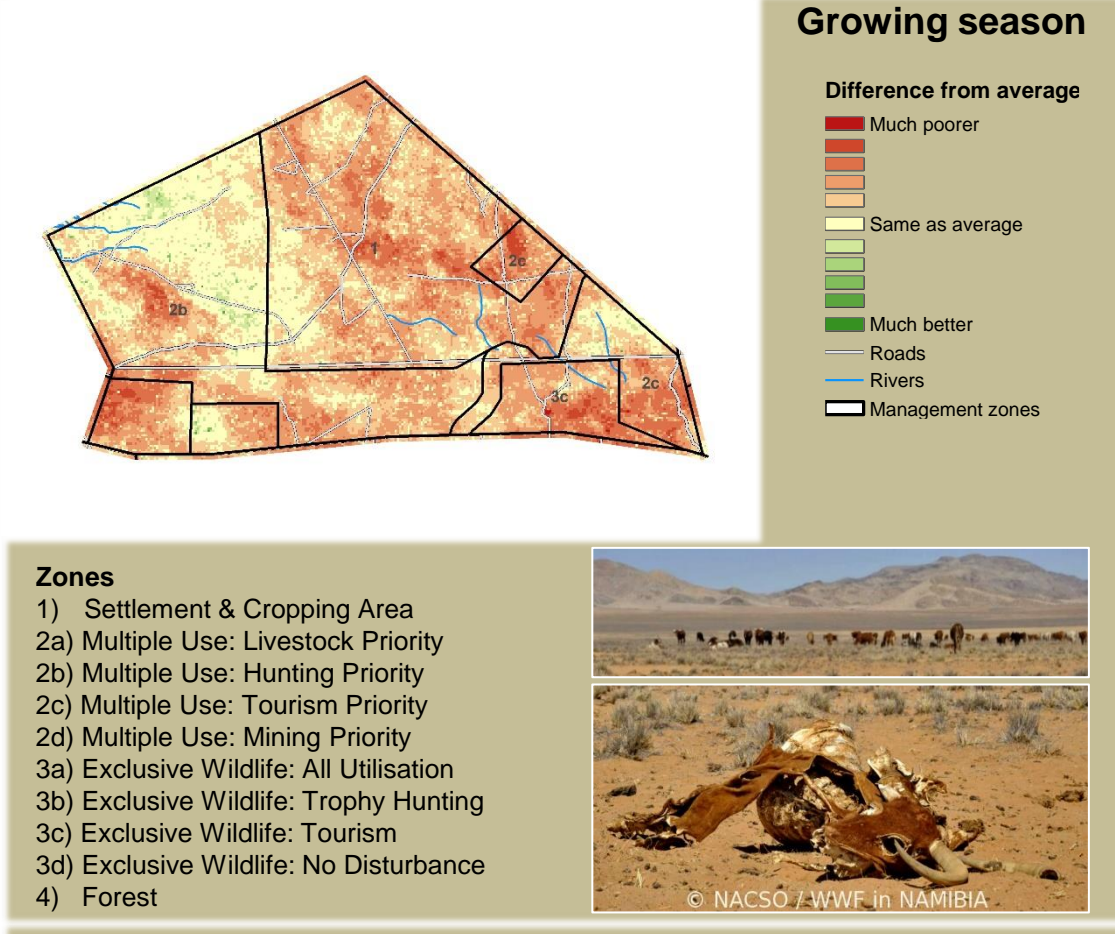

Adapting in response to the current environmental conditions ...

Seasonal trends in rainfall and vegetation (2022 / 2023 Season)

Vegetation cover trend (2000 - 2021)

Vegetation productivity (February to April) 2023

Fire management

Forage availability

Climate and vegetation patterns assist in our understanding of the status of wildlife and livestock in the conservancy for the effective management of these resources.