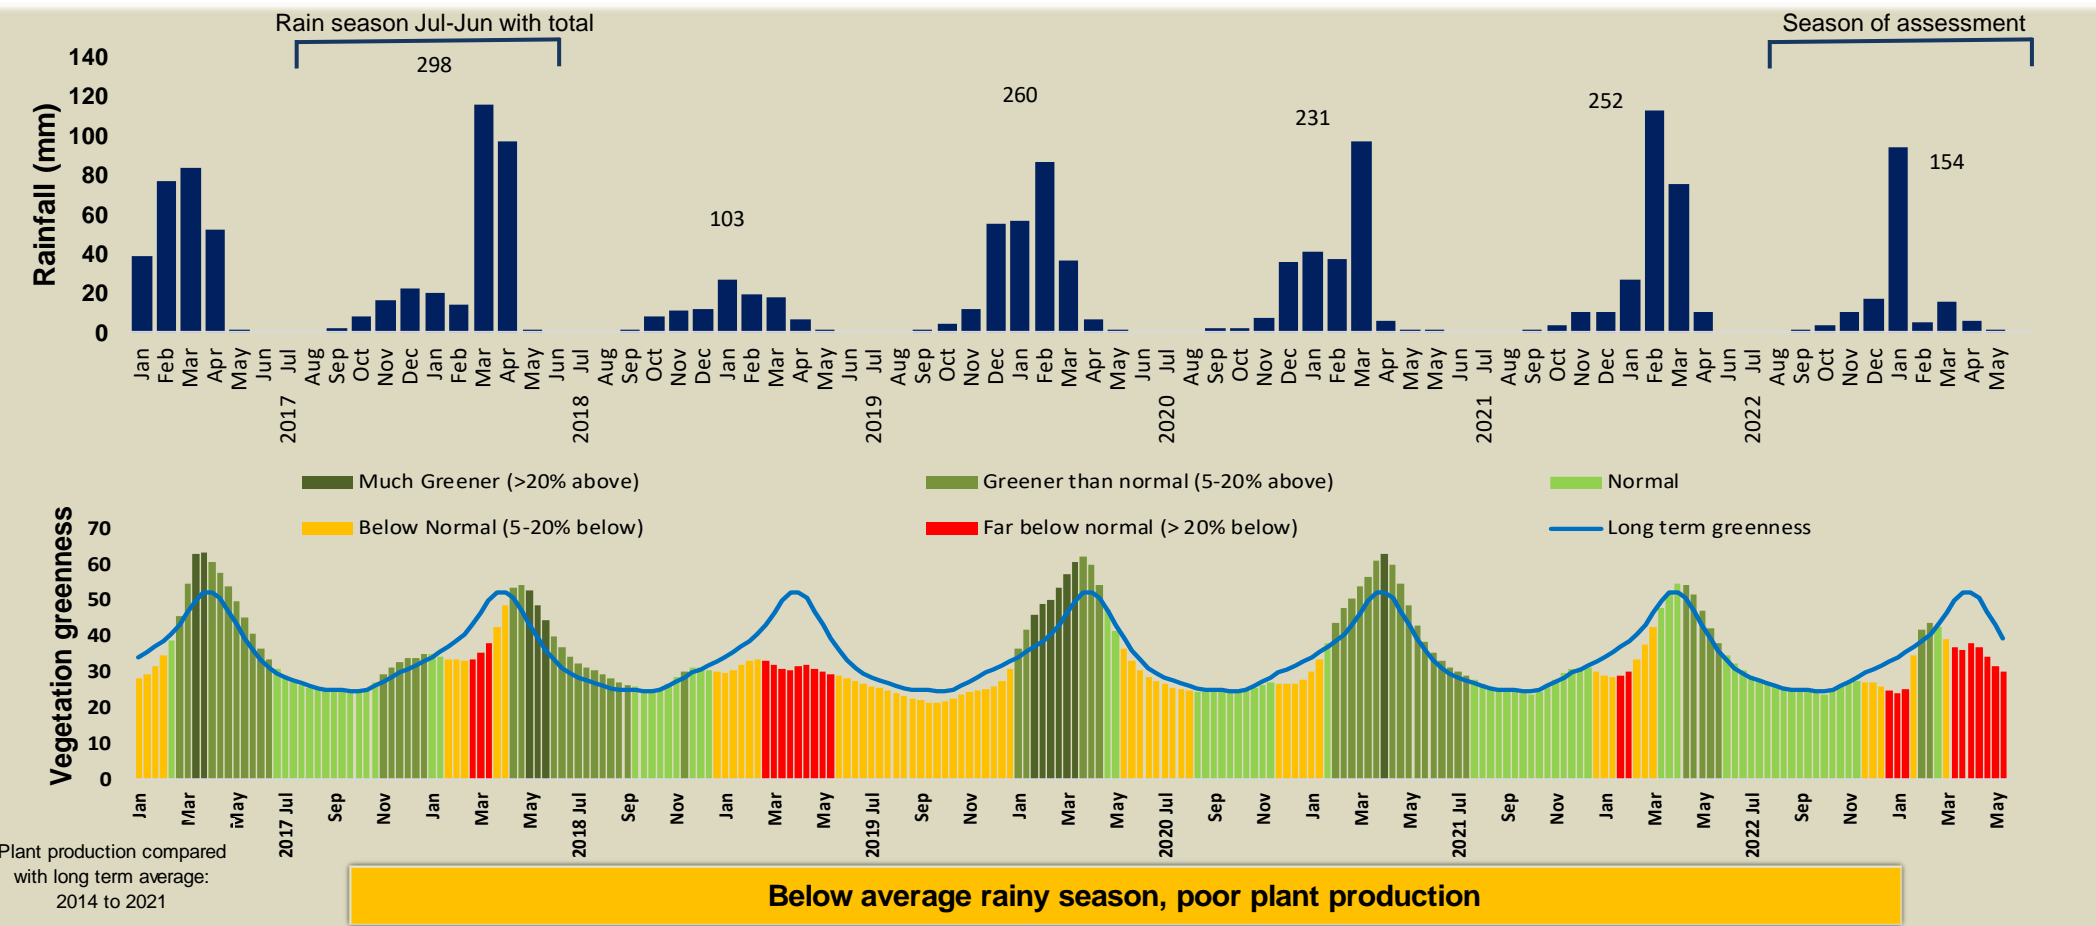

Adapting in response to the current environmental conditions ...

Seasonal trends in rainfall and vegetation (2022 / 2023 Season)

Vegetation cover trend (2000 - 2021)

Vegetation productivity (February to April) 2023

Fire management

Forage availability

Climate and vegetation patterns assist in our understanding of the status of wildlife and livestock in the conservancy for the effective management of these resources.