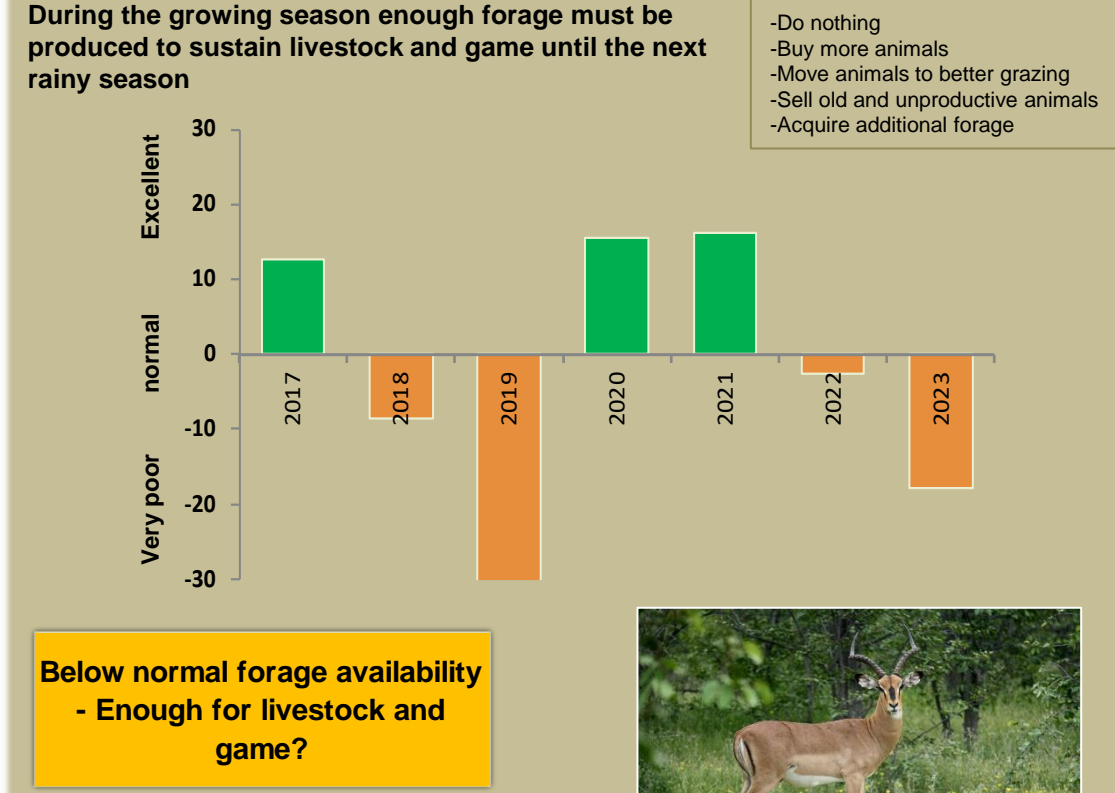

Adapting in response to the current environmental conditions ...

Seasonal trends in rainfall and vegetation (2022 / 2023 Season)

Vegetation cover trend (2000 - 2021)

Vegetation productivity (February to April) 2023

Fire management

Forage availability

Climate and vegetation patterns assist in our understanding of the status of wildlife and livestock in the conservancy for the effective management of these resources.