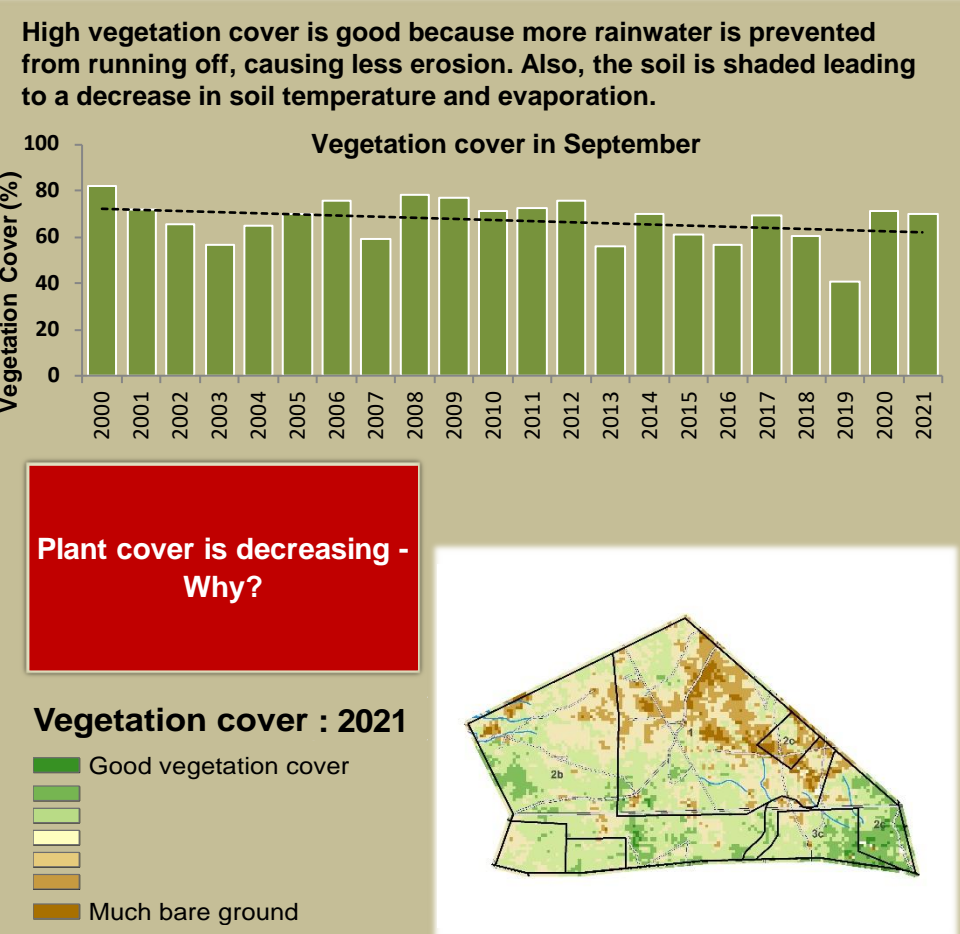

Adapting in response to the current environmental conditions ...

Seasonal trends in rainfall and vegetation (2022 / 2023 Season)

Vegetation cover trend (2000 - 2021)

Vegetation productivity (February to April) 2023

Fire management

Forage availability

Climate and vegetation patterns assist in our understanding of the status of wildlife and livestock in the conservancy for the effective management of these resources.