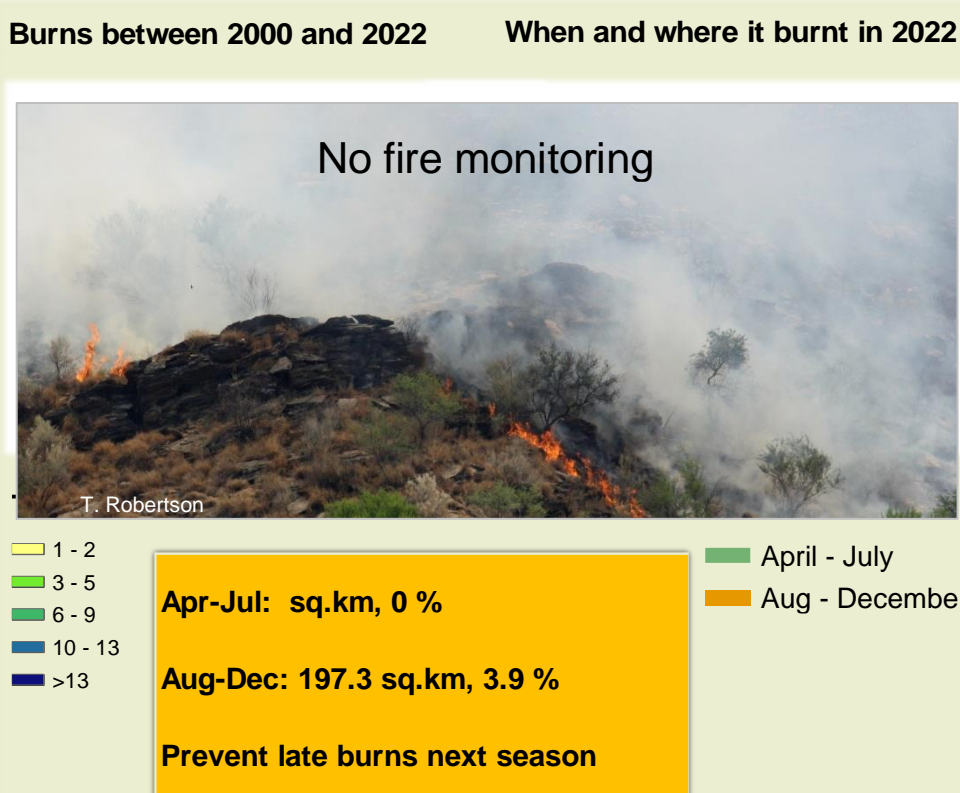

Adapting in response to the current environmental conditions ...

Seasonal trends in rainfall and vegetation (2022 / 2023 Season)

Vegetation cover trend (2000 - 2021)

Vegetation productivity (February to April) 2023

Fire management

Forage availability

Climate and vegetation patterns assist in our understanding of the status of wildlife and livestock in the conservancy for the effective management of these resources.