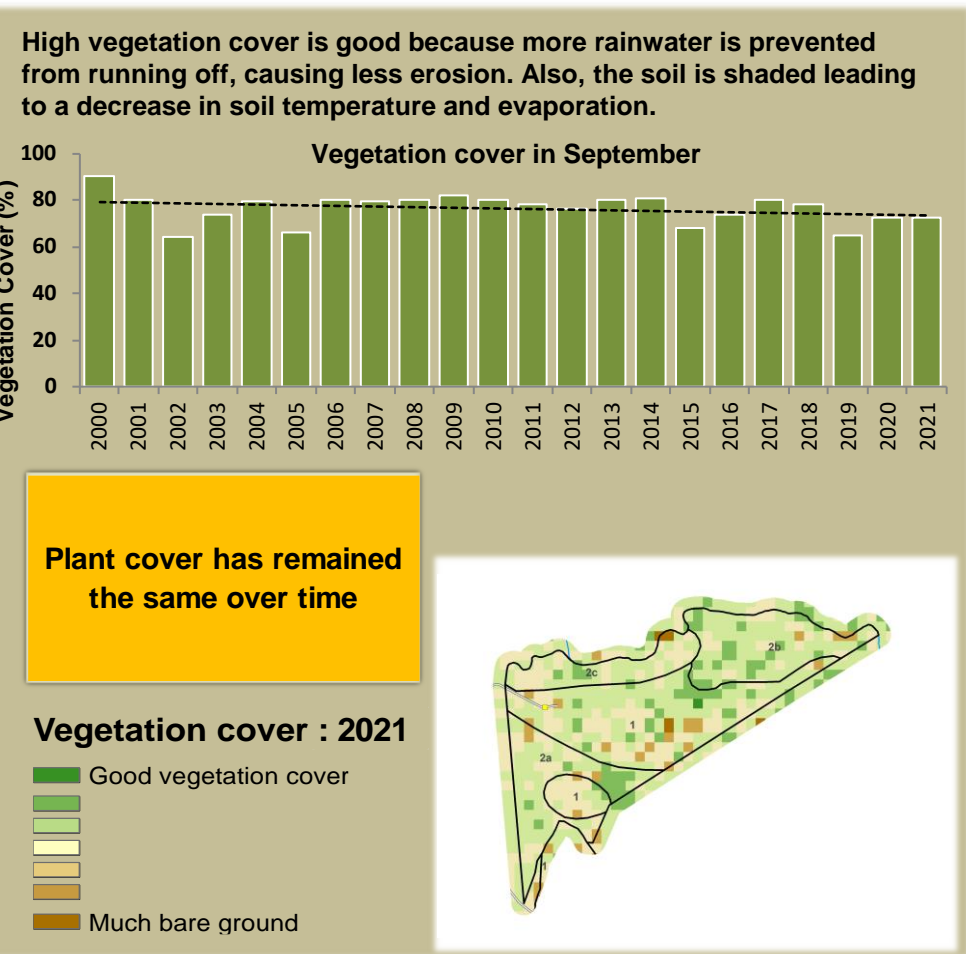

Adapting in response to the current environmental conditions ...

Seasonal trends in rainfall and vegetation (2022 / 2023 Season)

Vegetation cover trend (2000 - 2021)

Vegetation productivity (February to April) 2023

Fire management

Forage availability

Climate and vegetation patterns assist in our understanding of the status of wildlife and livestock in the conservancy for the effective management of these resources.