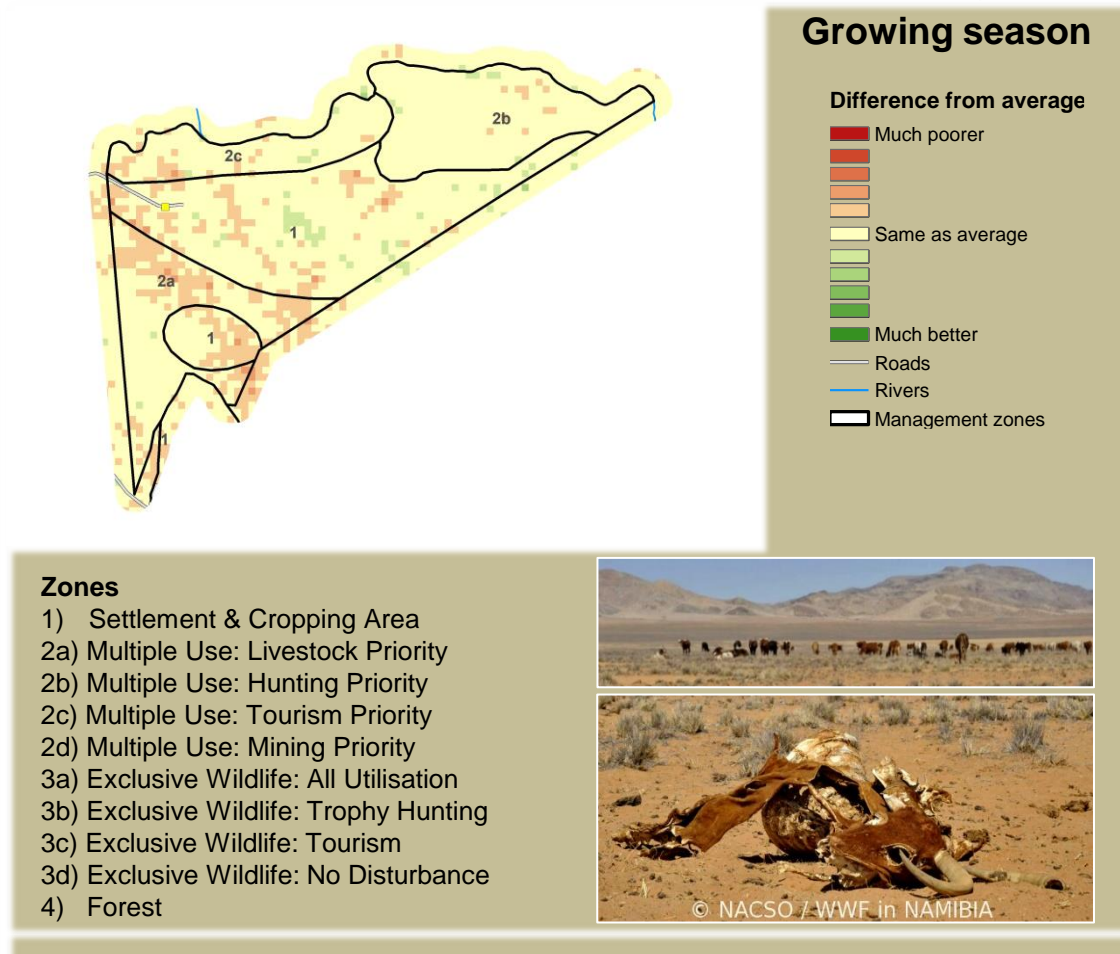

Adapting in response to the current environmental conditions ...

Seasonal trends in rainfall and vegetation (2022 / 2023 Season)

Vegetation cover trend (2000 - 2021)

Vegetation productivity (February to April) 2023

Fire management

Forage availability

Climate and vegetation patterns assist in our understanding of the status of wildlife and livestock in the conservancy for the effective management of these resources.