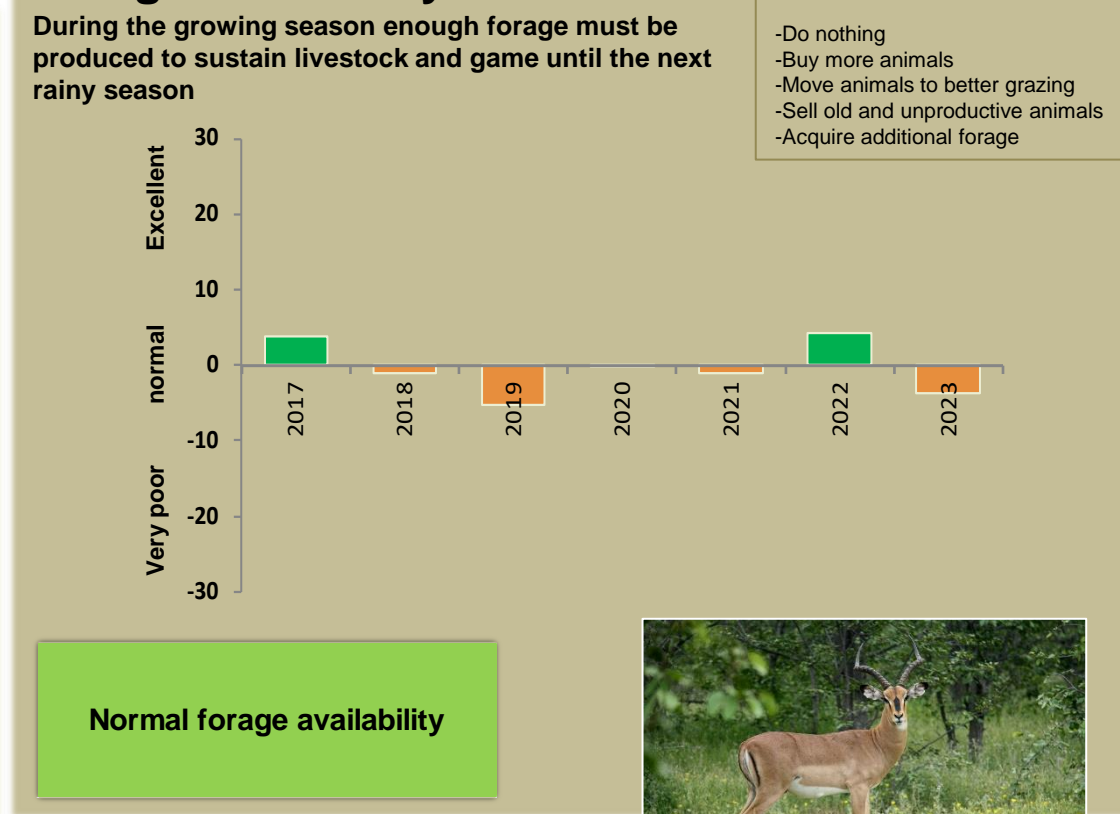

Adapting in response to the current environmental conditions ...

Seasonal trends in rainfall and vegetation (2022 / 2023 Season)

Vegetation cover trend (2000 - 2021)

Vegetation productivity (February to April) 2023

Fire management

Forage availability

Climate and vegetation patterns assist in our understanding of the status of wildlife and livestock in the conservancy for the effective management of these resources.