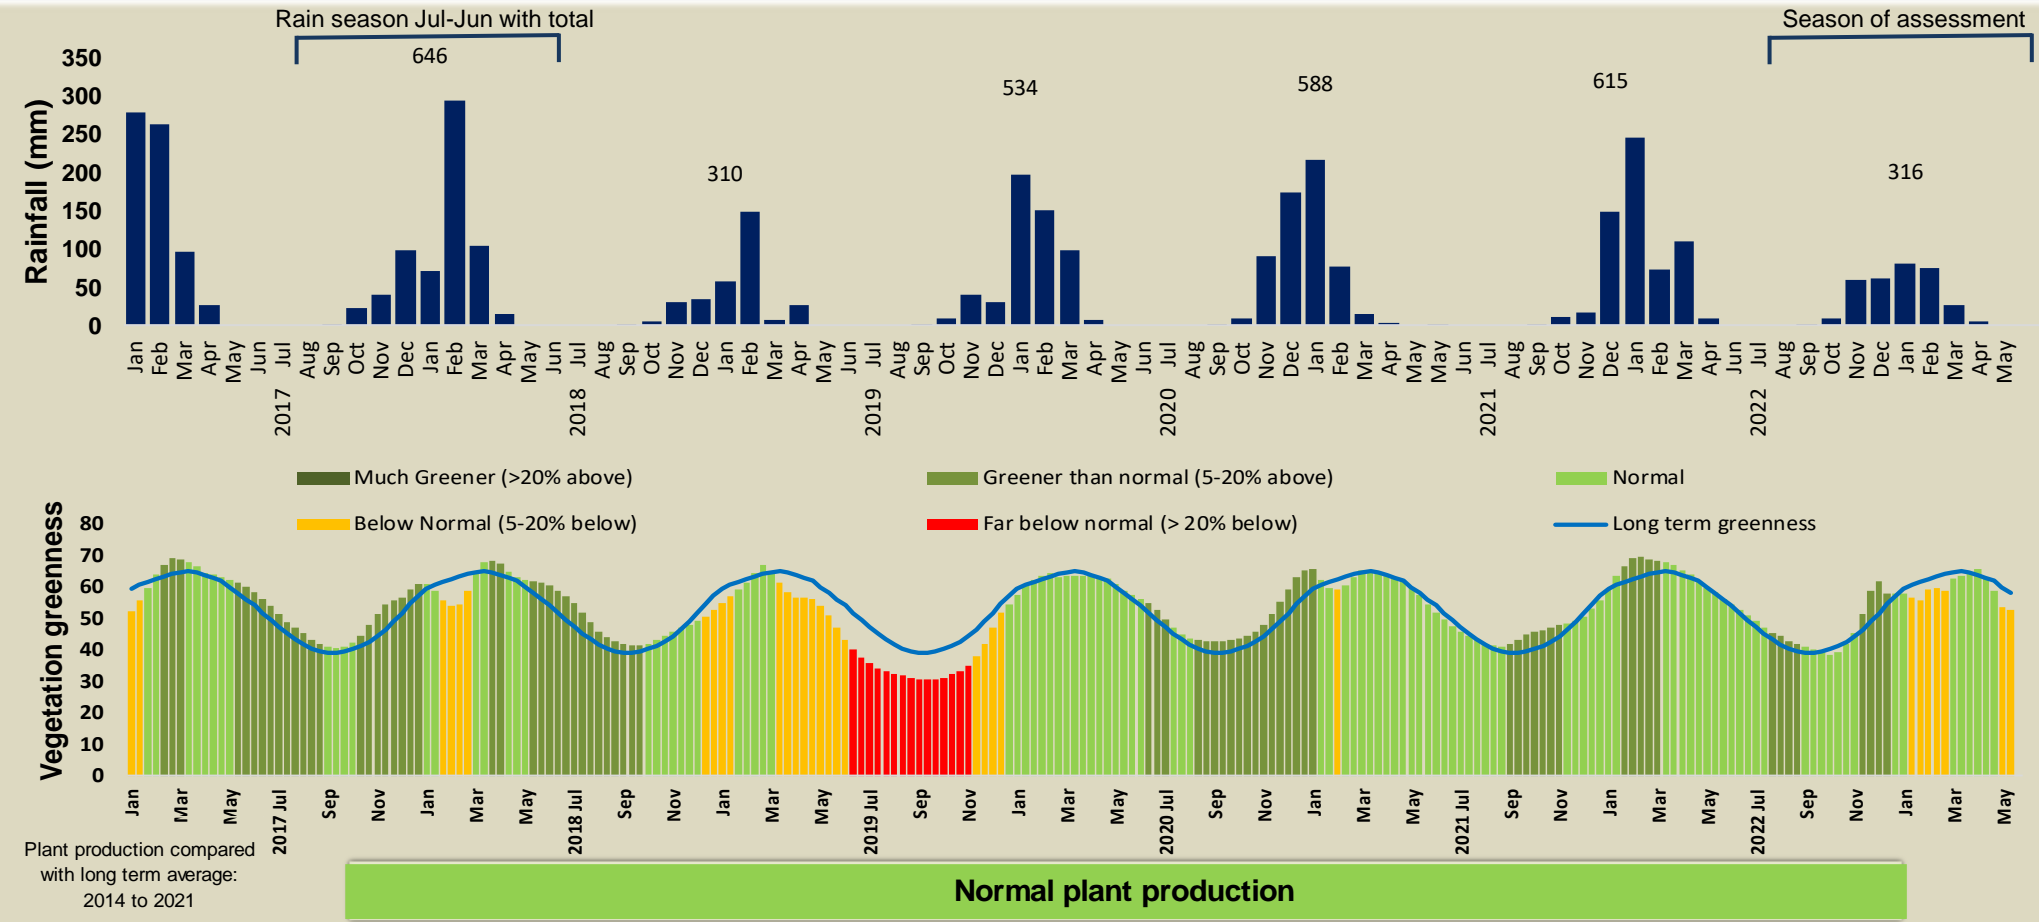

Adapting in response to the current environmental conditions ...

Seasonal trends in rainfall and vegetation (2022 / 2023 Season)

Vegetation cover trend (2000 - 2021)

Vegetation productivity (February to April) 2023

Fire management

Forage availability

Climate and vegetation patterns assist in our understanding of the status of wildlife and livestock in the conservancy for the effective management of these resources.