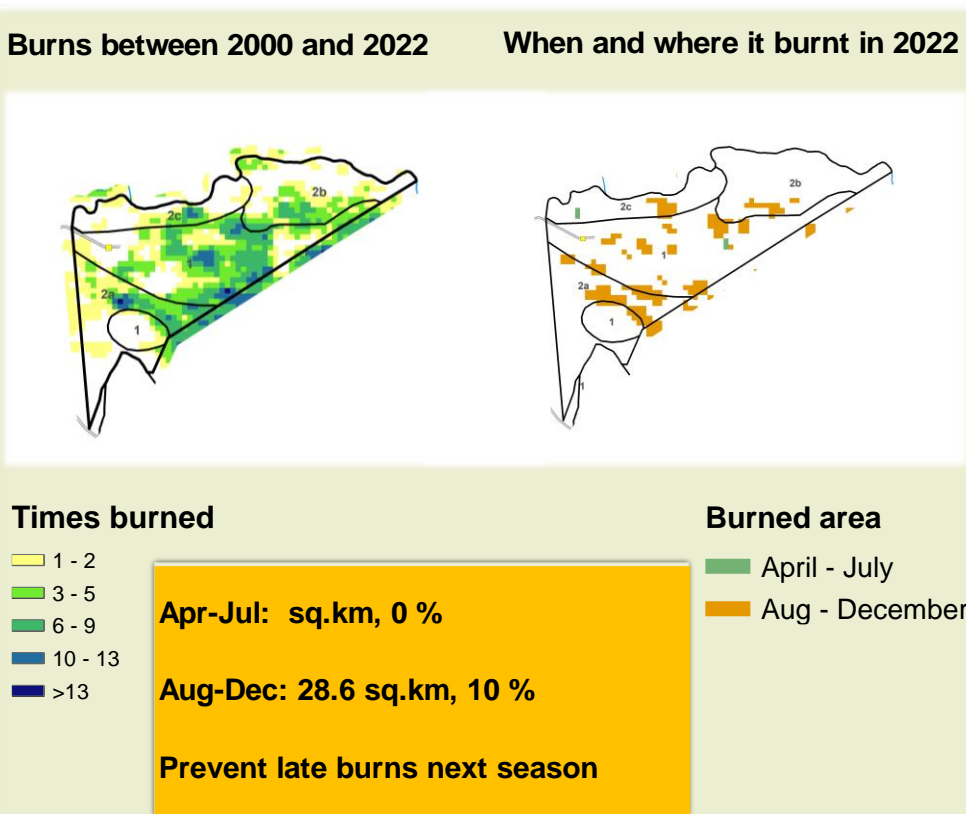

Adapting in response to the current environmental conditions ...

Seasonal trends in rainfall and vegetation (2022 / 2023 Season)

Vegetation cover trend (2000 - 2021)

Vegetation productivity (February to April) 2023

Fire management

Forage availability

Climate and vegetation patterns assist in our understanding of the status of wildlife and livestock in the conservancy for the effective management of these resources.