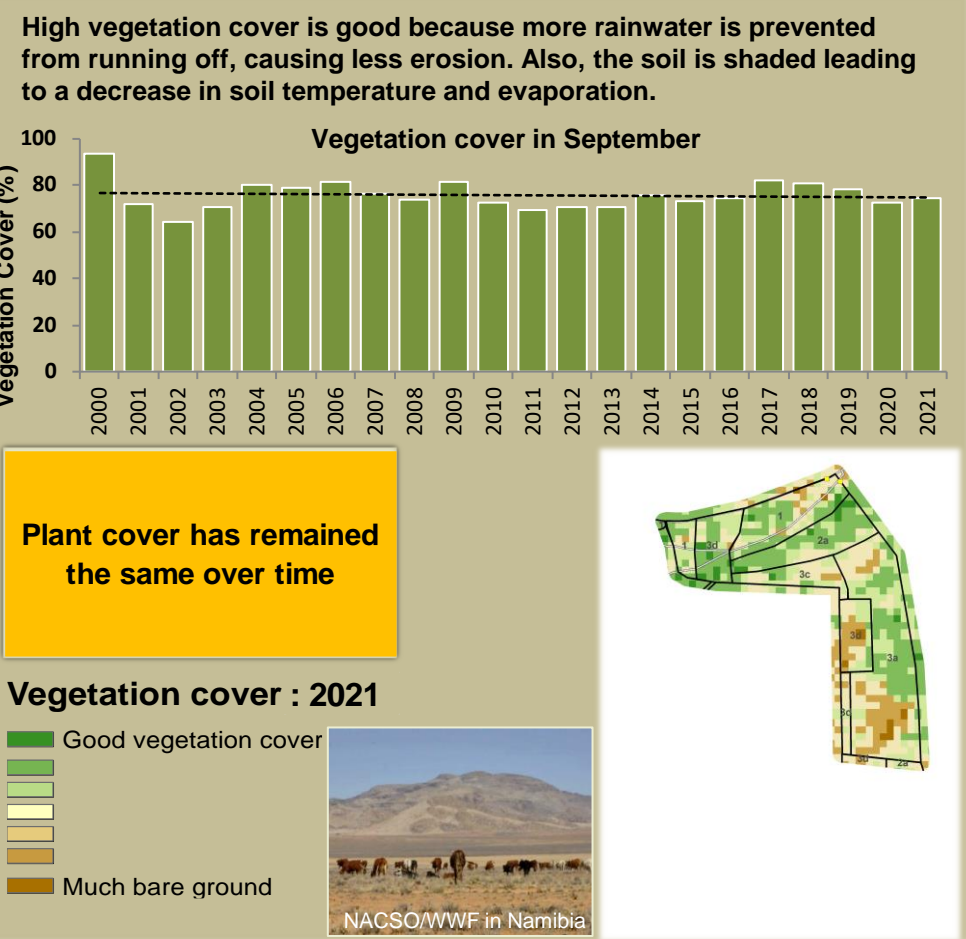

Adapting in response to the current environmental conditions ...

Seasonal trends in rainfall and vegetation (2022 / 2023 Season)

Vegetation cover trend (2000 - 2021)

Vegetation productivity (February to April) 2023

Fire management

Forage availability

Climate and vegetation patterns assist in our understanding of the status of wildlife and livestock in the conservancy for the effective management of these resources.