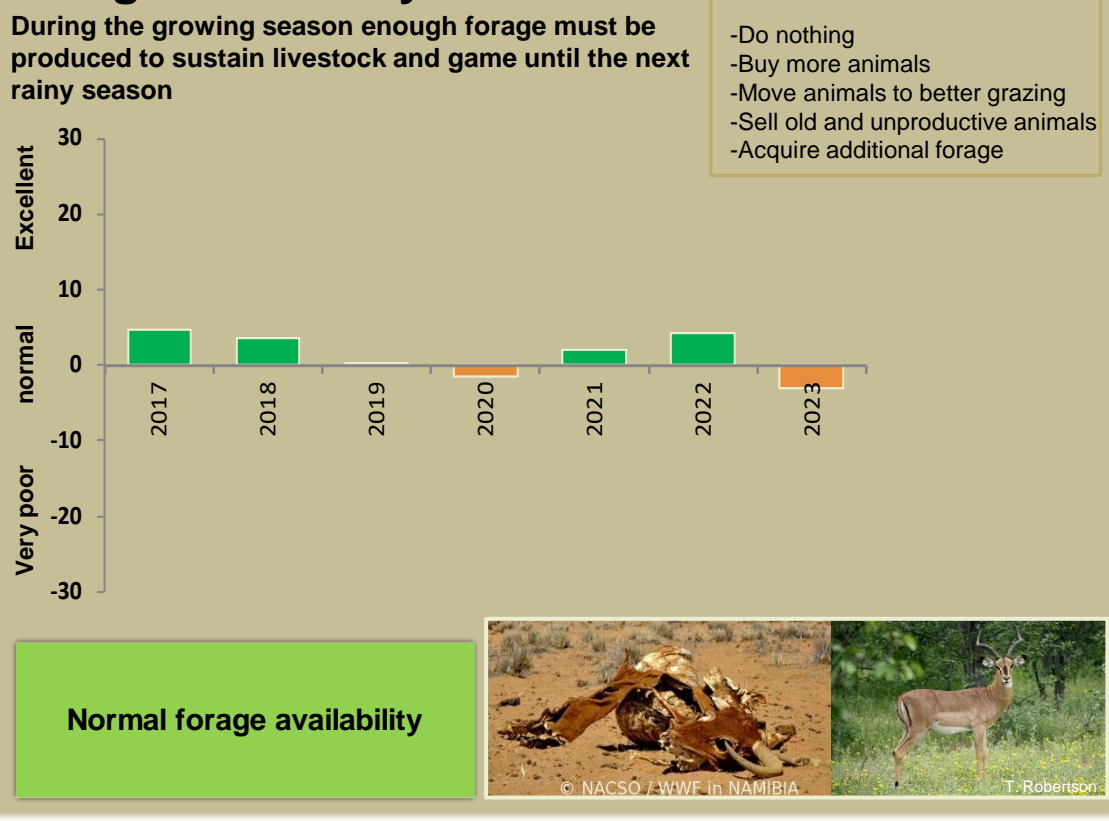

Adapting in response to the current environmental conditions ...

Seasonal trends in rainfall and vegetation (2022 / 2023 Season)

Vegetation cover trend (2000 - 2021)

Vegetation productivity (February to April) 2023

Fire management

Forage availability

Climate and vegetation patterns assist in our understanding of the status of wildlife and livestock in the conservancy for the effective management of these resources.