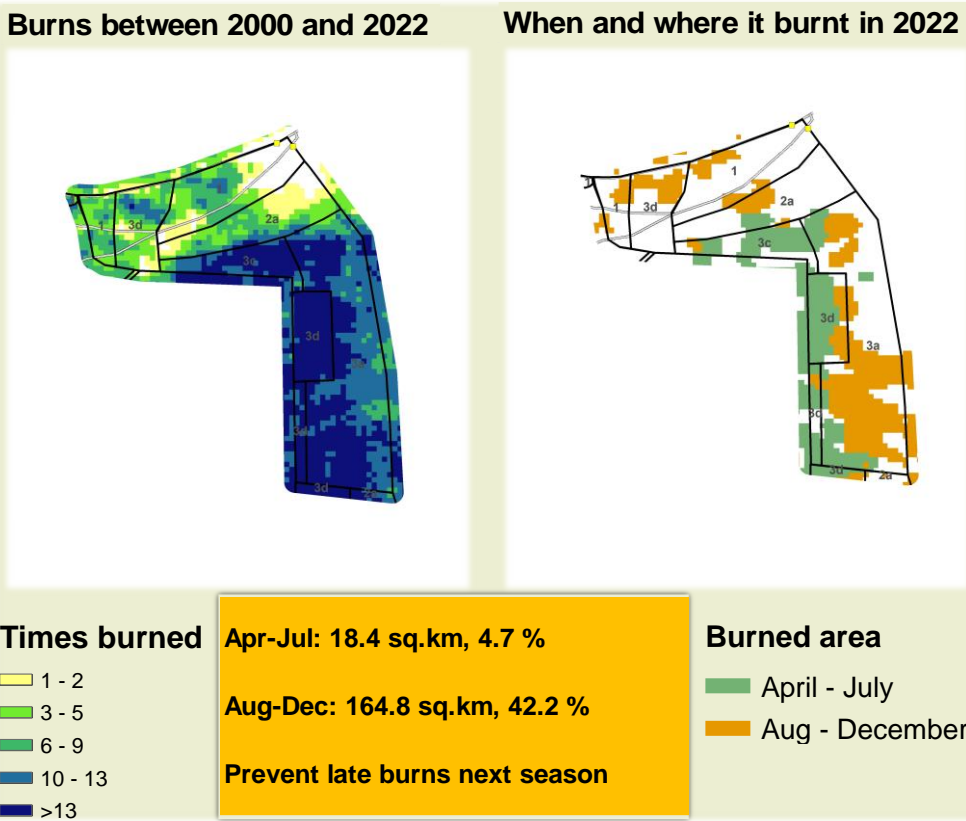

Adapting in response to the current environmental conditions ...

Seasonal trends in rainfall and vegetation (2022 / 2023 Season)

Vegetation cover trend (2000 - 2021)

Vegetation productivity (February to April) 2023

Fire management

Forage availability

Climate and vegetation patterns assist in our understanding of the status of wildlife and livestock in the conservancy for the effective management of these resources.