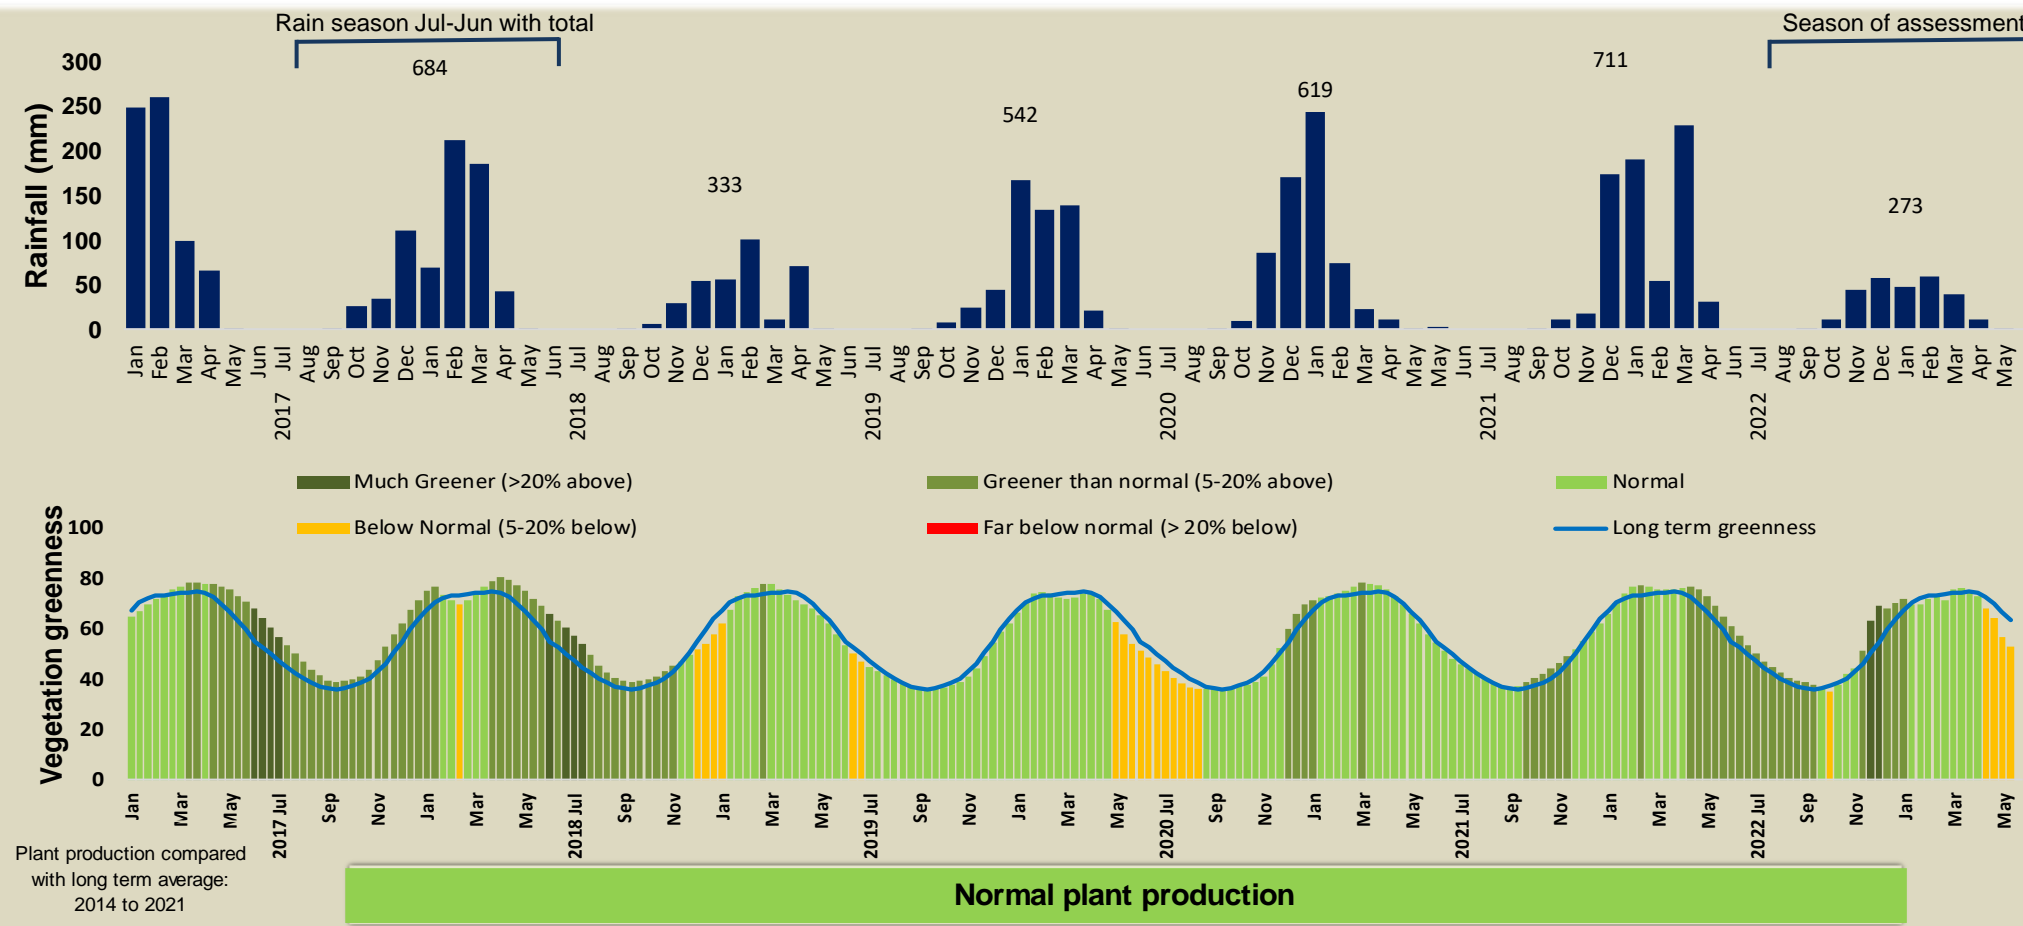

Adapting in response to the current environmental conditions ...

Seasonal trends in rainfall and vegetation (2022 / 2023 Season)

Vegetation cover trend (2000 - 2021)

Vegetation productivity (February to April) 2023

Fire management

Forage availability

Climate and vegetation patterns assist in our understanding of the status of wildlife and livestock in the conservancy for the effective management of these resources.