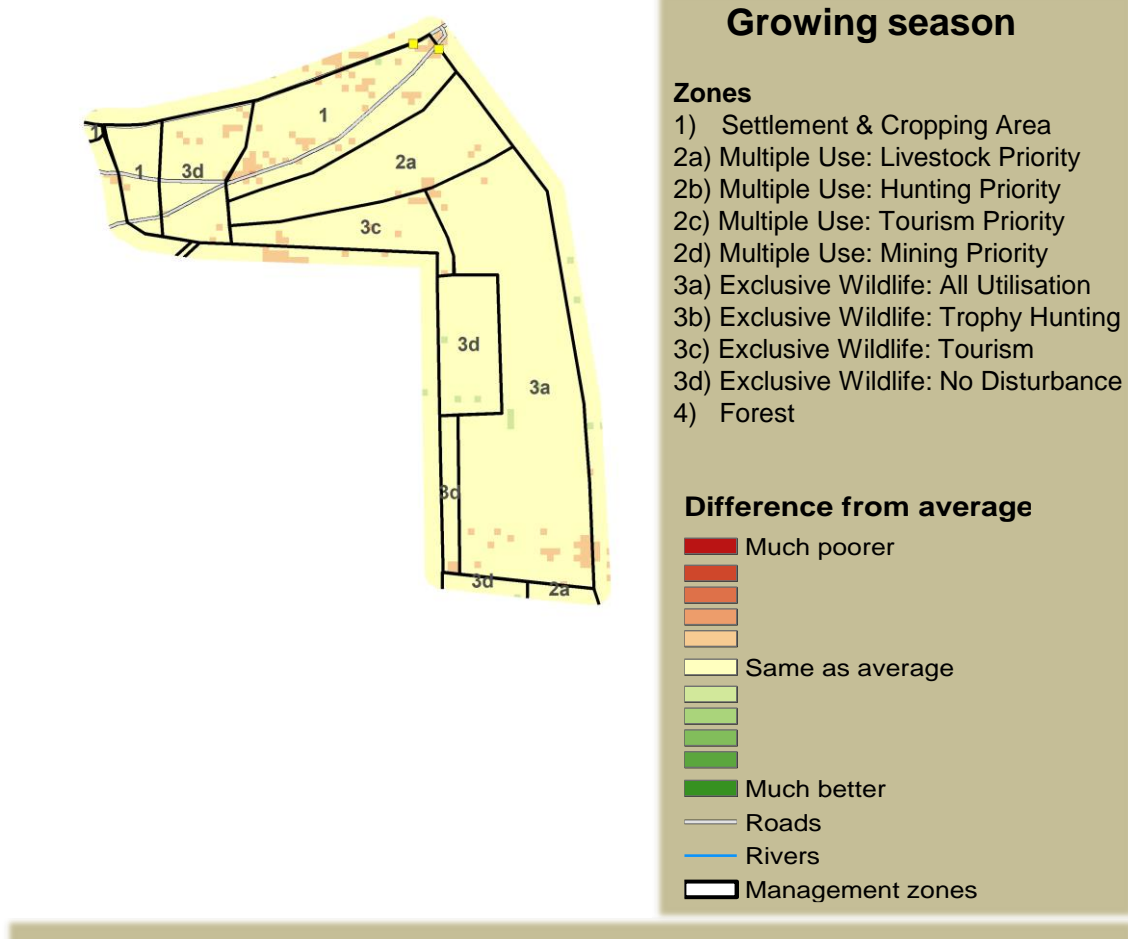

Adapting in response to the current environmental conditions ...

Seasonal trends in rainfall and vegetation (2022 / 2023 Season)

Vegetation cover trend (2000 - 2021)

Vegetation productivity (February to April) 2023

Fire management

Forage availability

Climate and vegetation patterns assist in our understanding of the status of wildlife and livestock in the conservancy for the effective management of these resources.