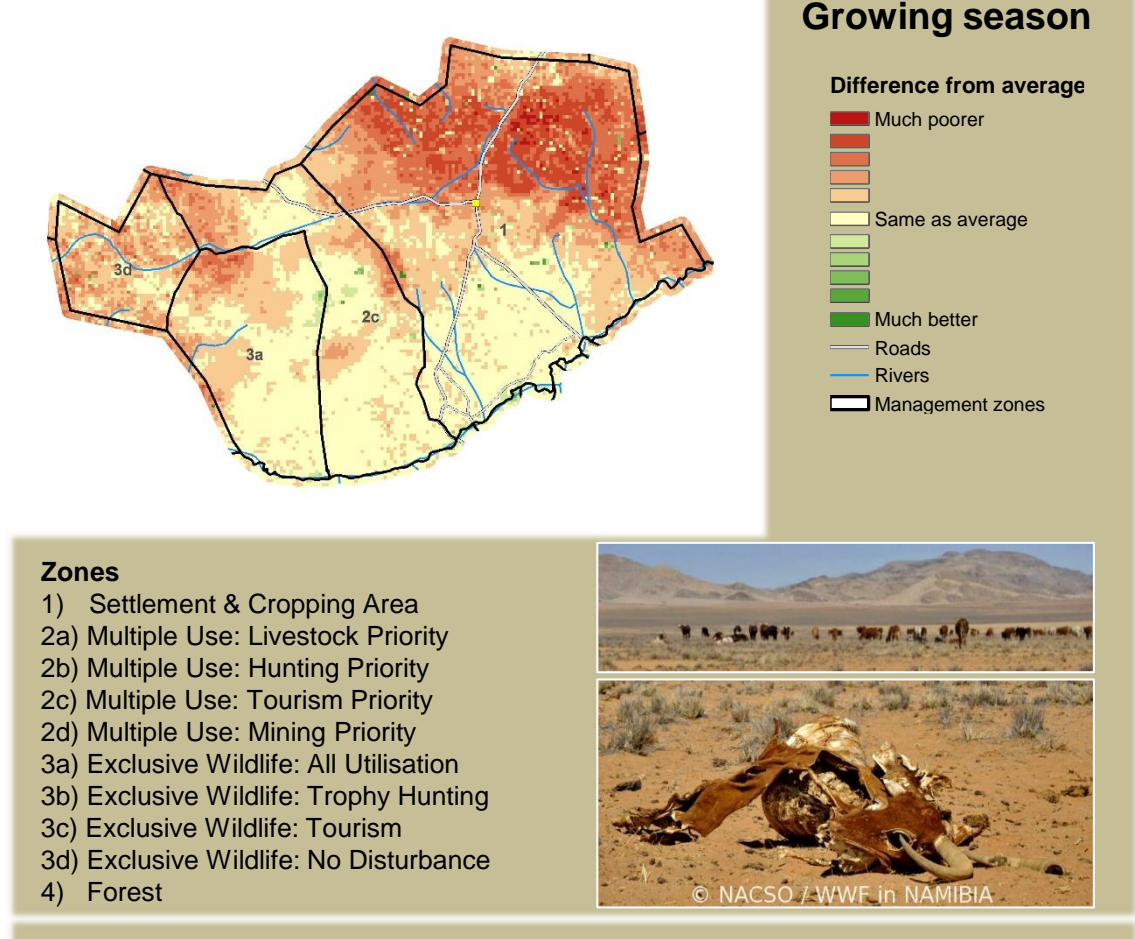

Sorris Sorris Climate and Vegetation Report

Adapting in response to the current environmental conditions ...

Seasonal trends in rainfall and vegetation (2022 / 2023 Season)

Vegetation cover trend (2000 - 2021)

Vegetation productivity (February to April) 2023

Fire management

Forage availability

Climate and vegetation patterns assist in our understanding of the status of wildlife and livestock in the conservancy for the effective management of these resources.