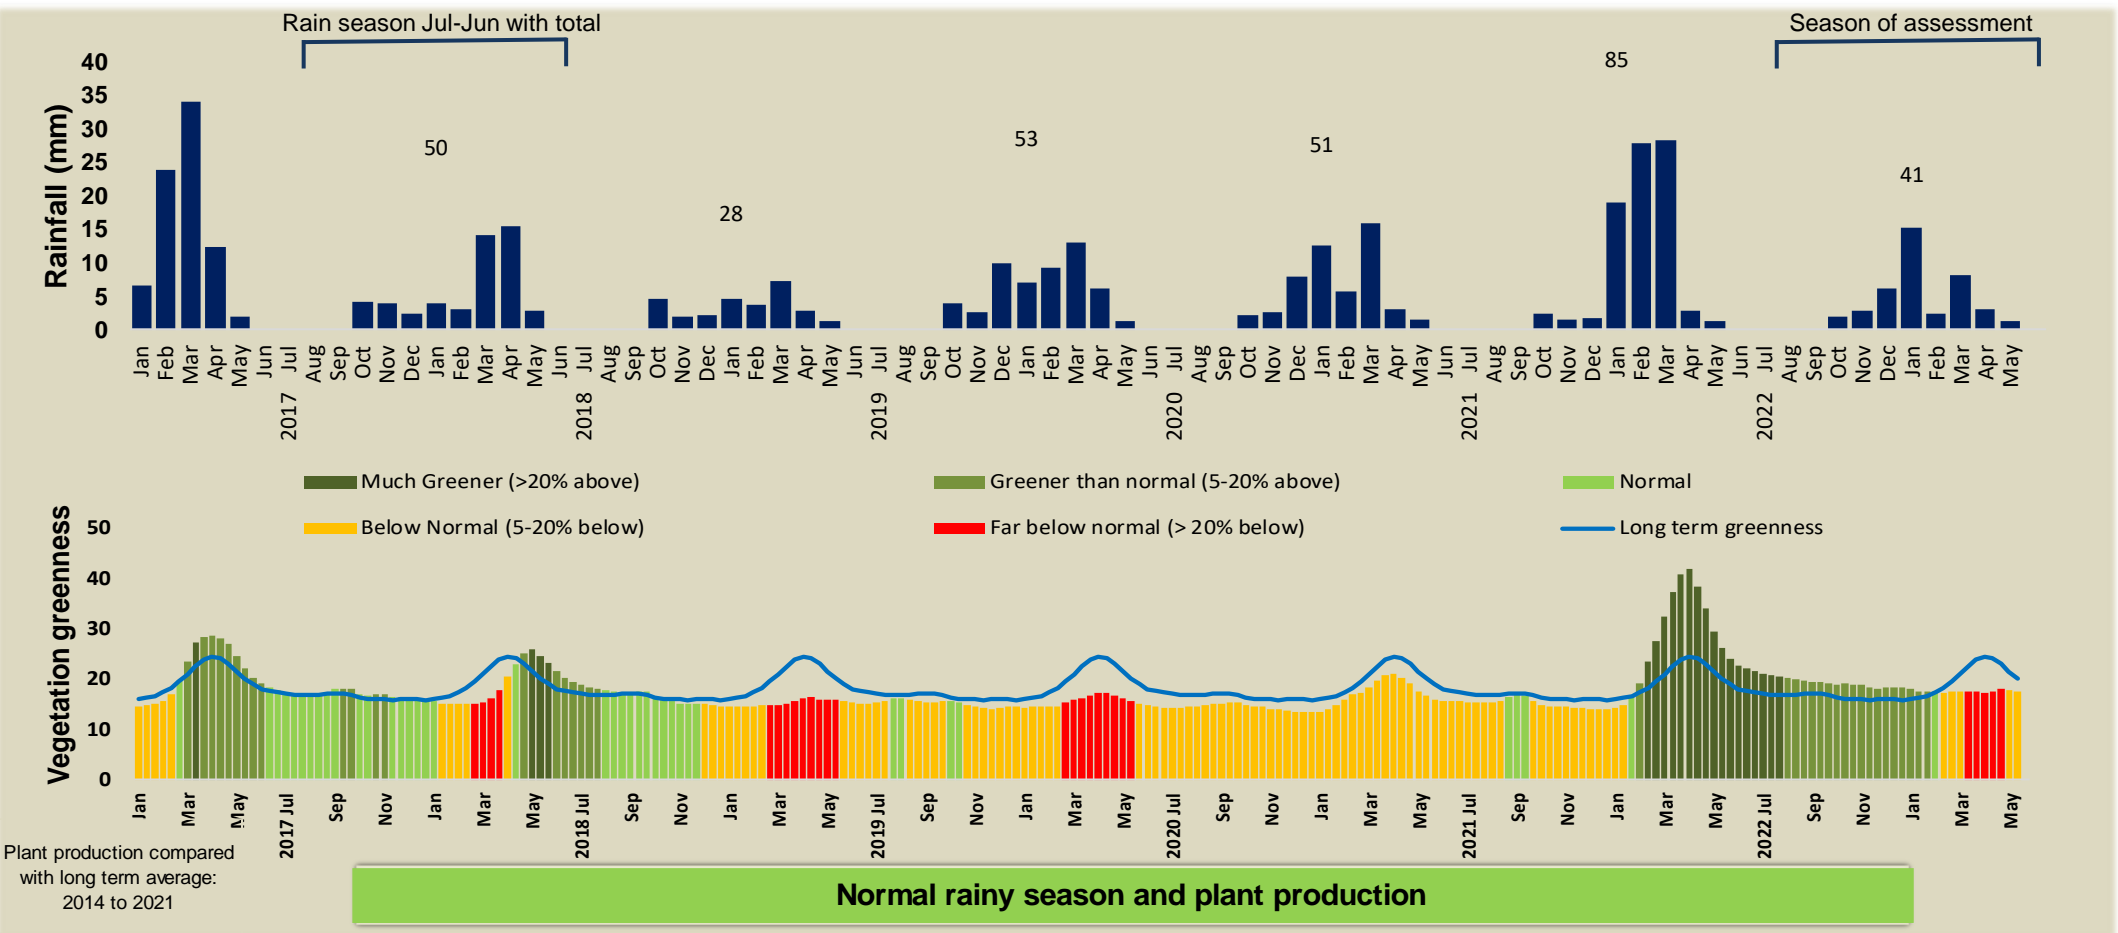

Sorris Sorris Climate and Vegetation Report

Adapting in response to the current environmental conditions ...

Seasonal trends in rainfall and vegetation (2022 / 2023 Season)

Vegetation cover trend (2000 - 2021)

Vegetation productivity (February to April) 2023

Fire management

Forage availability

Climate and vegetation patterns assist in our understanding of the status of wildlife and livestock in the conservancy for the effective management of these resources.