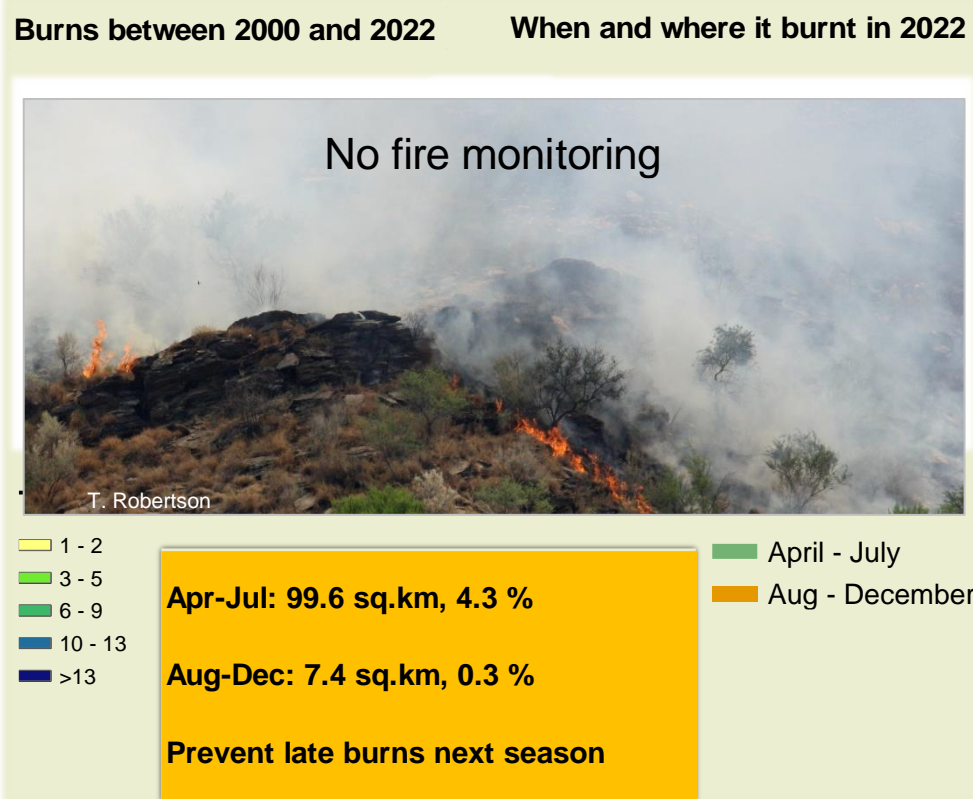

Sorris Sorris Climate and Vegetation Report

Adapting in response to the current environmental conditions ...

Seasonal trends in rainfall and vegetation (2022 / 2023 Season)

Vegetation cover trend (2000 - 2021)

Vegetation productivity (February to April) 2023

Fire management

Forage availability

Climate and vegetation patterns assist in our understanding of the status of wildlife and livestock in the conservancy for the effective management of these resources.