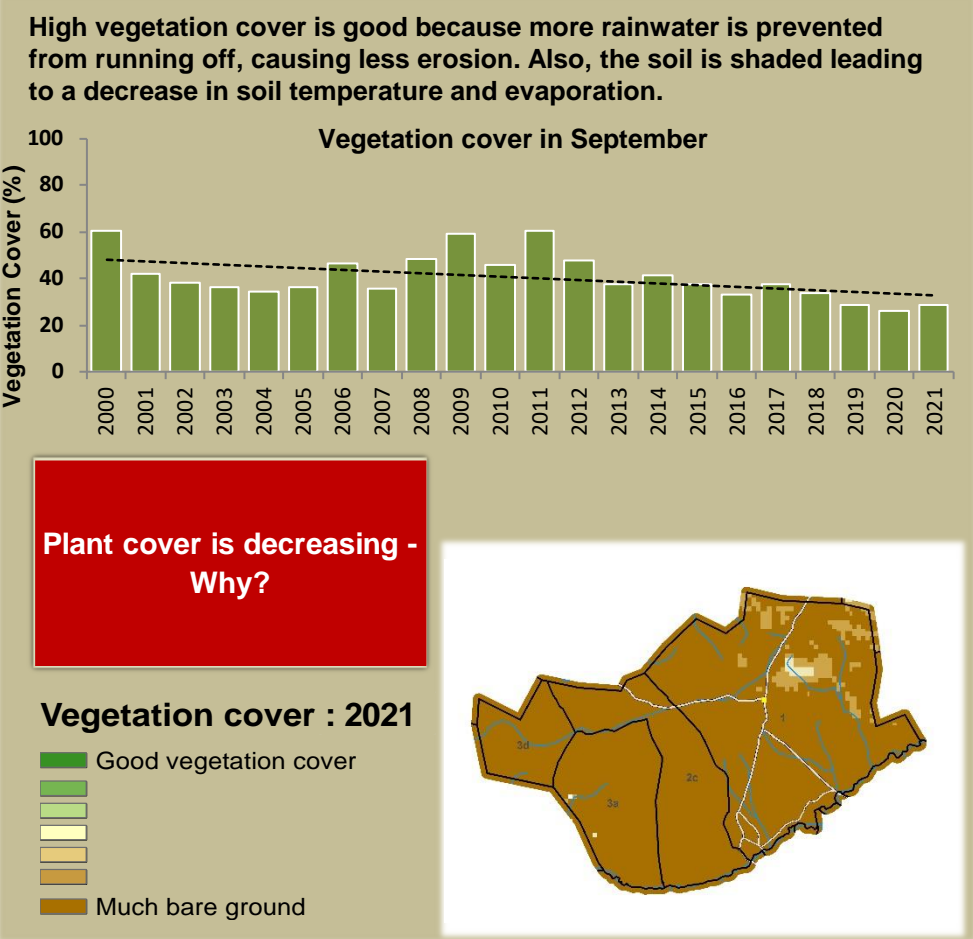

Sorris Sorris Climate and Vegetation Report

Adapting in response to the current environmental conditions ...

Seasonal trends in rainfall and vegetation (2022 / 2023 Season)

Vegetation cover trend (2000 - 2021)

Vegetation productivity (February to April) 2023

Fire management

Forage availability

Climate and vegetation patterns assist in our understanding of the status of wildlife and livestock in the conservancy for the effective management of these resources.