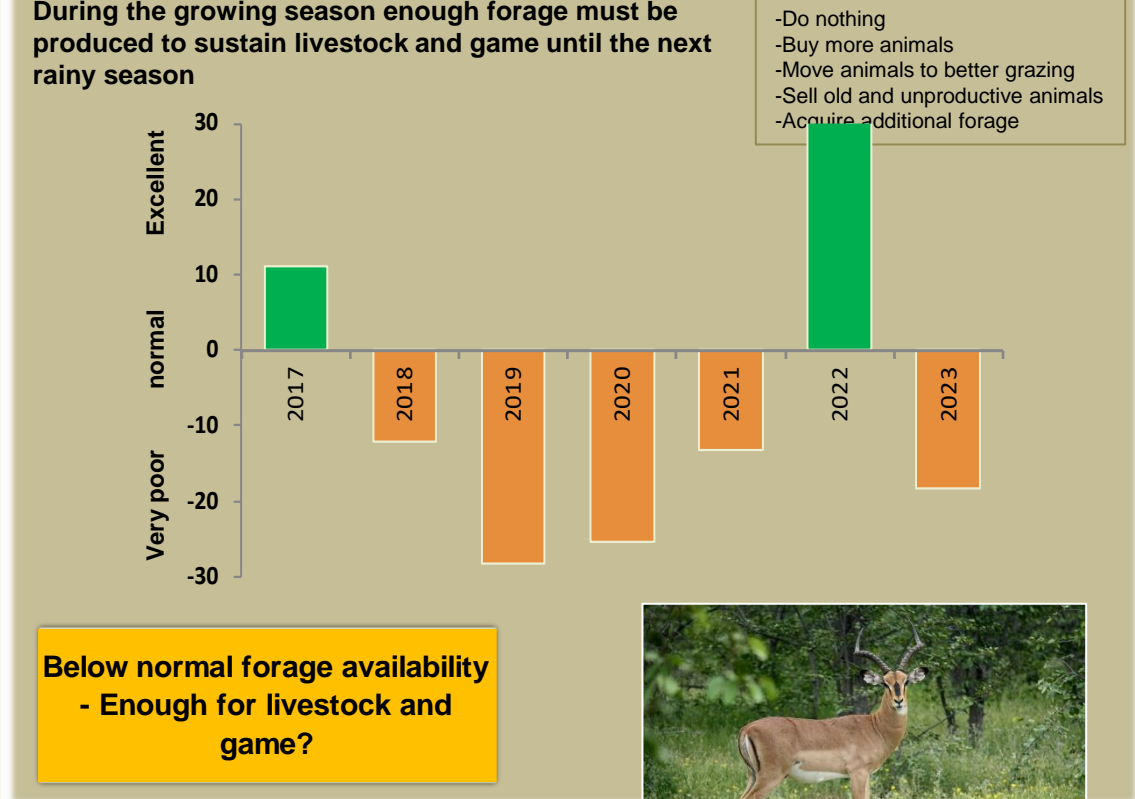

Sorris Sorris Climate and Vegetation Report

Adapting in response to the current environmental conditions ...

Seasonal trends in rainfall and vegetation (2022 / 2023 Season)

Vegetation cover trend (2000 - 2021)

Vegetation productivity (February to April) 2023

Fire management

Forage availability

Climate and vegetation patterns assist in our understanding of the status of wildlife and livestock in the conservancy for the effective management of these resources.