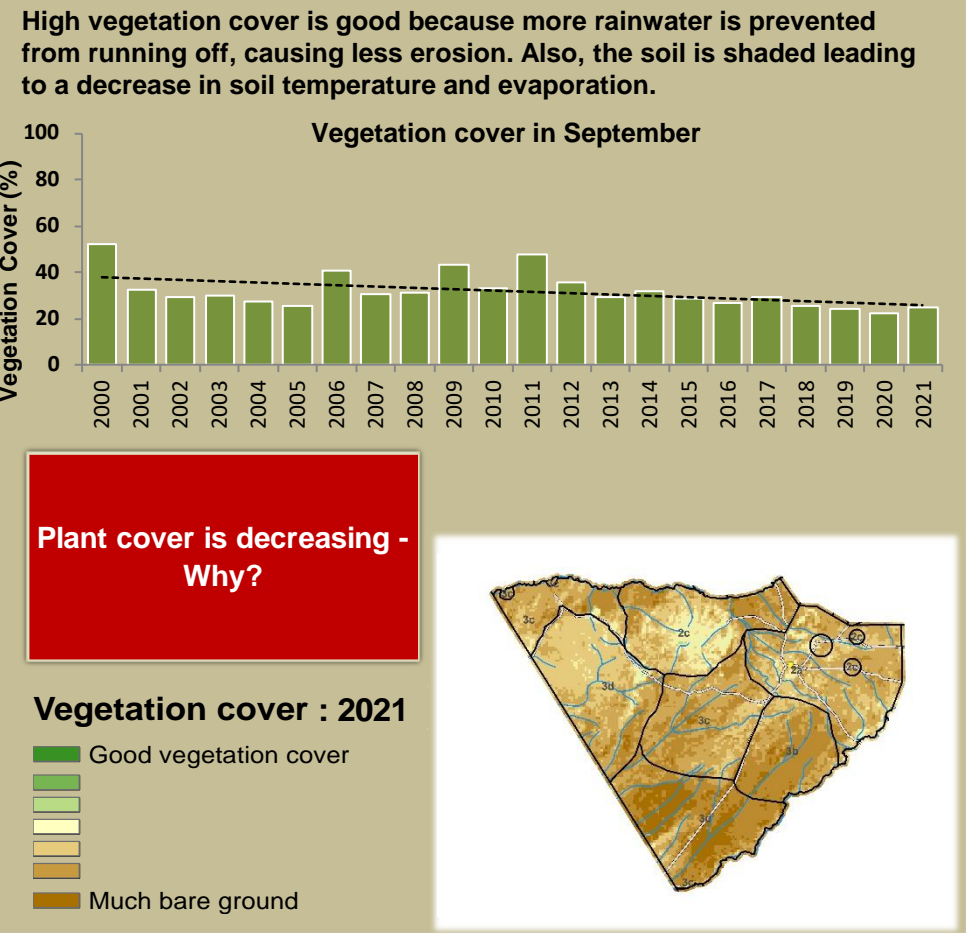

Adapting in response to the current environmental conditions ...

Seasonal trends in rainfall and vegetation (2022 / 2023 Season)

Vegetation cover trend (2000 - 2021)

Vegetation productivity (February to April) 2023

Fire management

Forage availability

Climate and vegetation patterns assist in our understanding of the status of wildlife and livestock in the conservancy for the effective management of these resources.