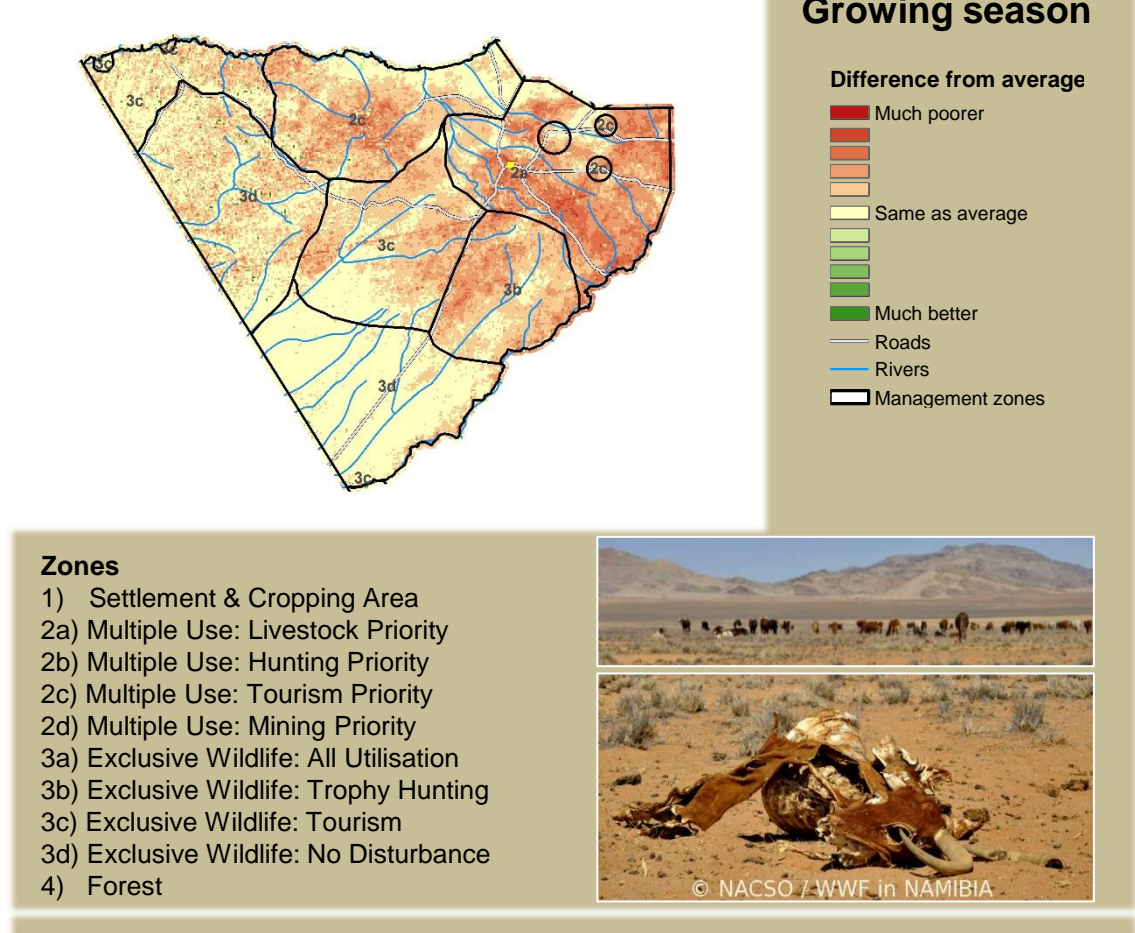

Adapting in response to the current environmental conditions ...

Seasonal trends in rainfall and vegetation (2022 / 2023 Season)

Vegetation cover trend (2000 - 2021)

Vegetation productivity (February to April) 2023

Fire management

Forage availability

Climate and vegetation patterns assist in our understanding of the status of wildlife and livestock in the conservancy for the effective management of these resources.