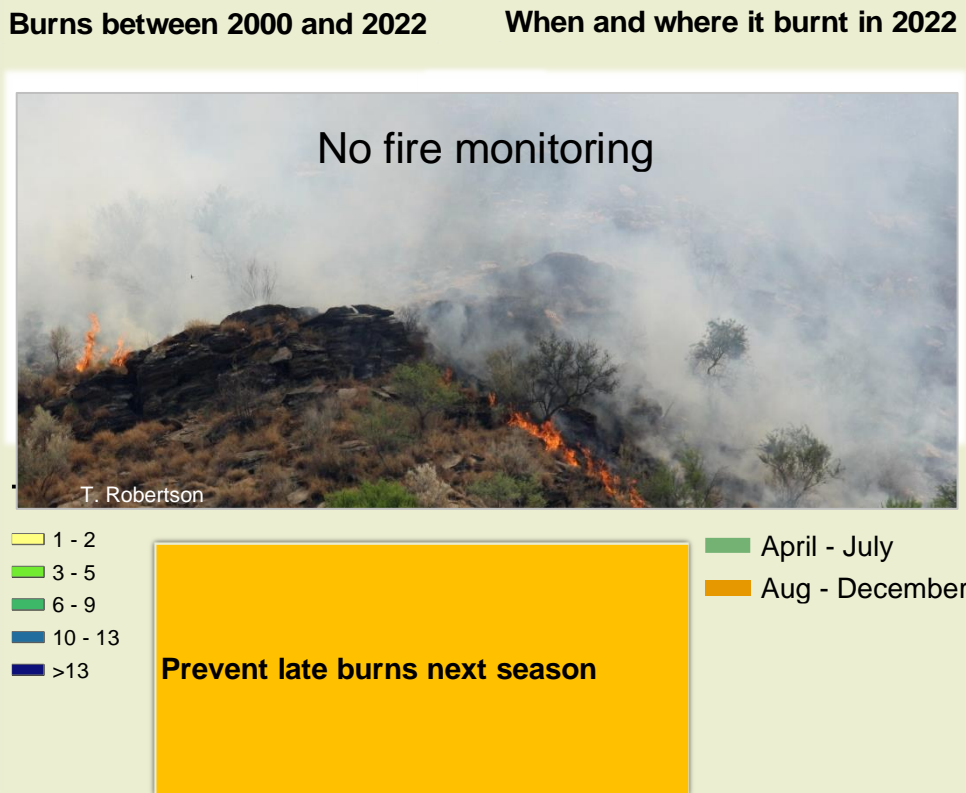

Adapting in response to the current environmental conditions ...

Seasonal trends in rainfall and vegetation (2022 / 2023 Season)

Vegetation cover trend (2000 - 2021)

Vegetation productivity (February to April) 2023

Fire management

Forage availability

Climate and vegetation patterns assist in our understanding of the status of wildlife and livestock in the conservancy for the effective management of these resources.