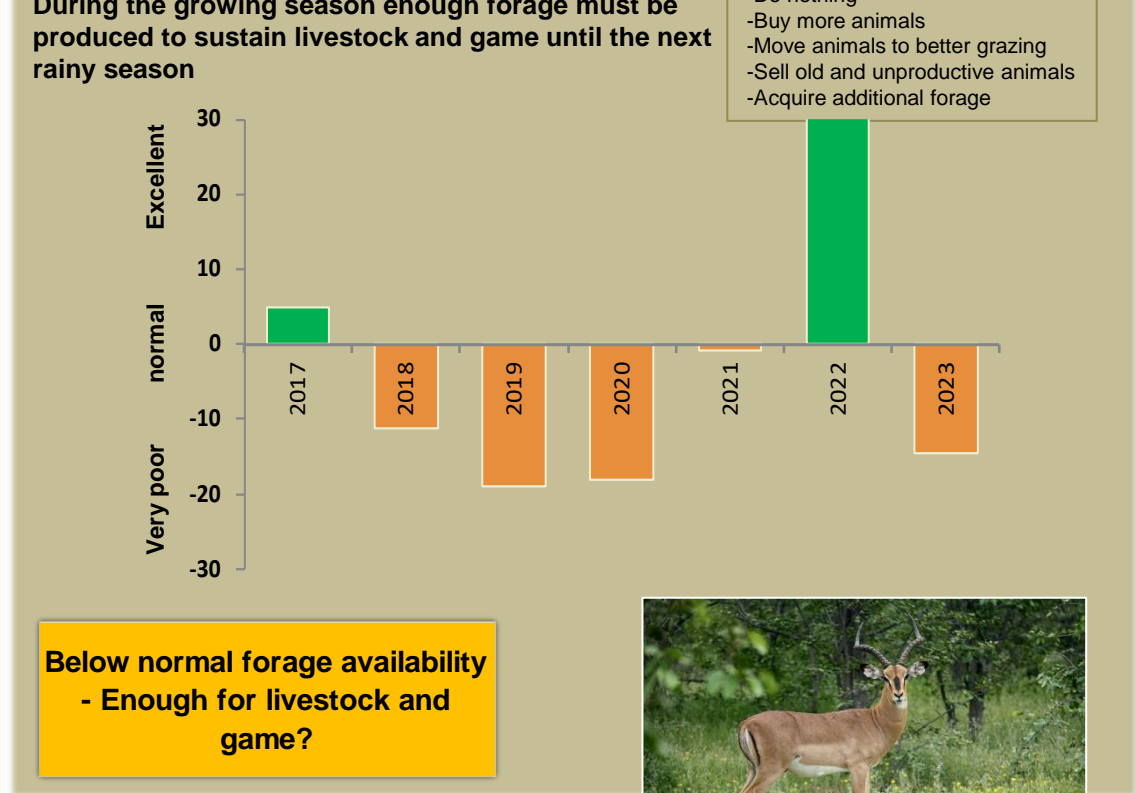

Adapting in response to the current environmental conditions ...

Seasonal trends in rainfall and vegetation (2022 / 2023 Season)

Vegetation cover trend (2000 - 2021)

Vegetation productivity (February to April) 2023

Fire management

Forage availability

Climate and vegetation patterns assist in our understanding of the status of wildlife and livestock in the conservancy for the effective management of these resources.