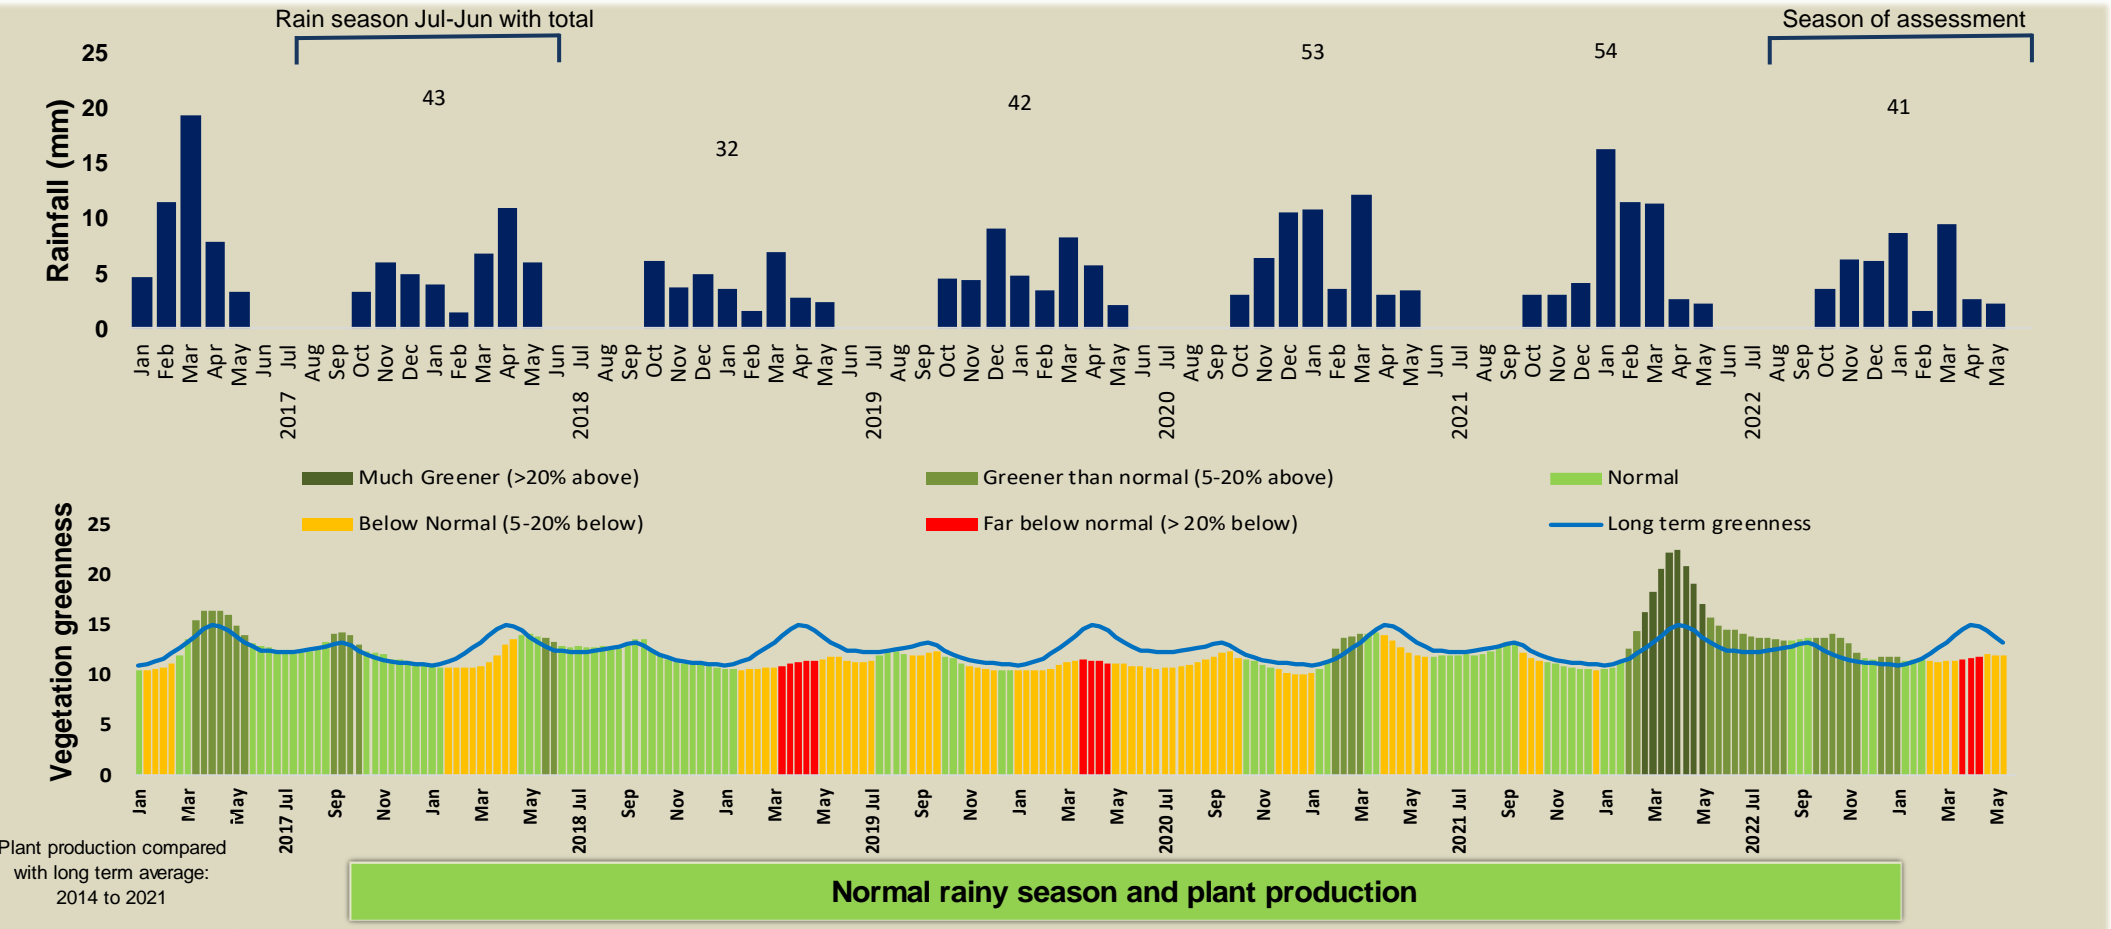

Adapting in response to the current environmental conditions ...

Seasonal trends in rainfall and vegetation (2022 / 2023 Season)

Vegetation cover trend (2000 - 2021)

Vegetation productivity (February to April) 2023

Fire management

Forage availability

Climate and vegetation patterns assist in our understanding of the status of wildlife and livestock in the conservancy for the effective management of these resources.