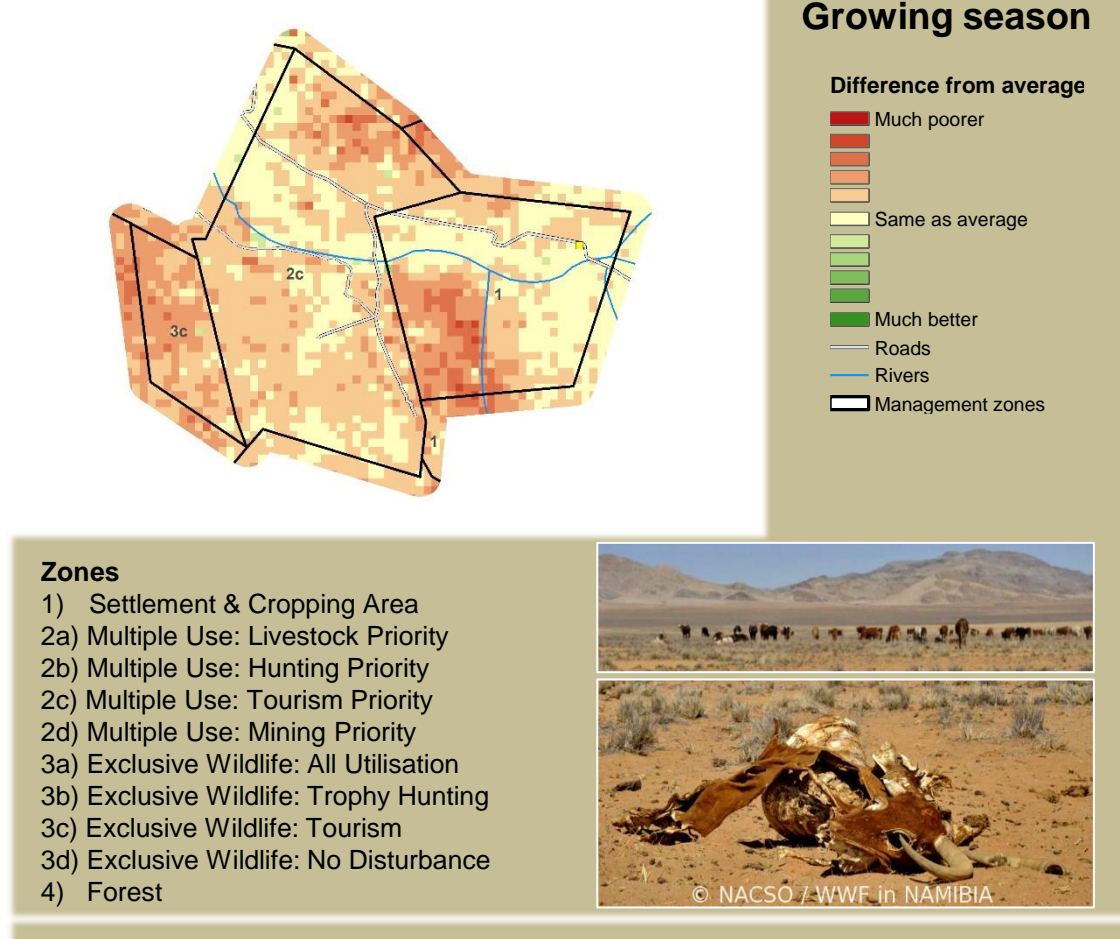

Uibasen Twyfelfontein Climate and Vegetation Report

Adapting in response to the current environmental conditions ...

Seasonal trends in rainfall and vegetation (2022 / 2023 Season)

Vegetation cover trend (2000 - 2021)

Vegetation productivity (February to April) 2023

Fire management

Forage availability

Climate and vegetation patterns assist in our understanding of the status of wildlife and livestock in the conservancy for the effective management of these resources.