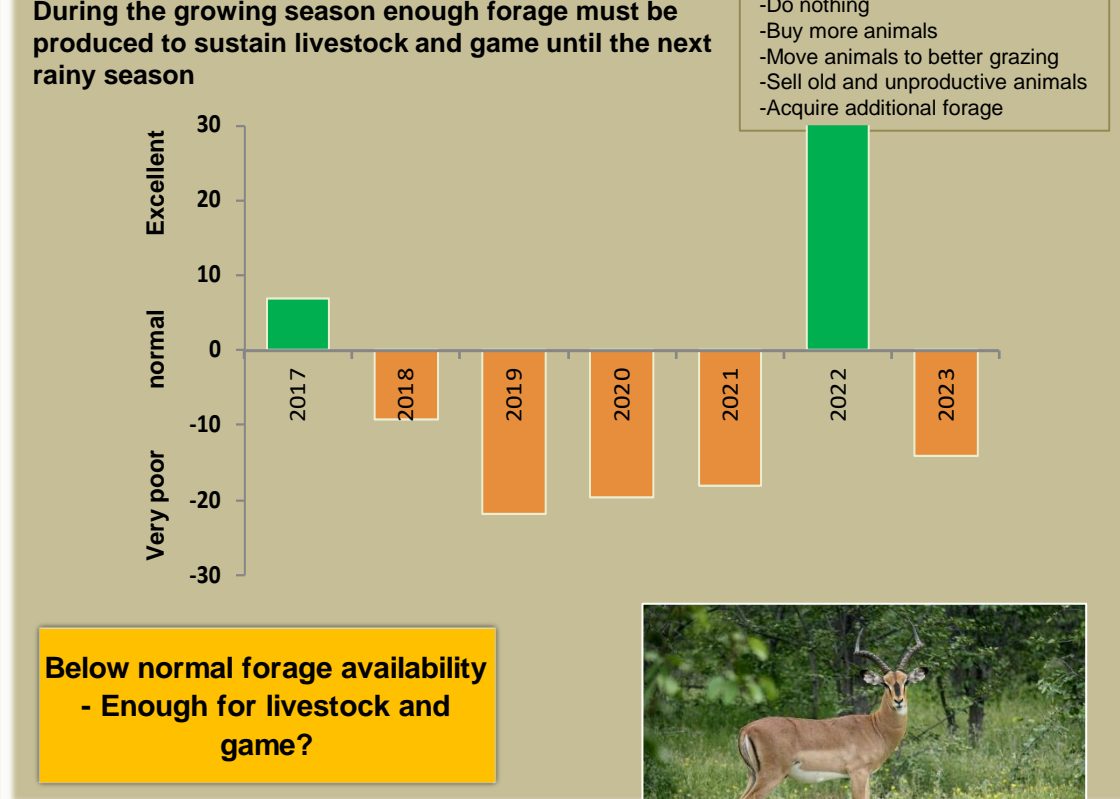

Uibasen Twyfelfontein Climate and Vegetation Report

Adapting in response to the current environmental conditions ...

Seasonal trends in rainfall and vegetation (2022 / 2023 Season)

Vegetation cover trend (2000 - 2021)

Vegetation productivity (February to April) 2023

Fire management

Forage availability

Climate and vegetation patterns assist in our understanding of the status of wildlife and livestock in the conservancy for the effective management of these resources.