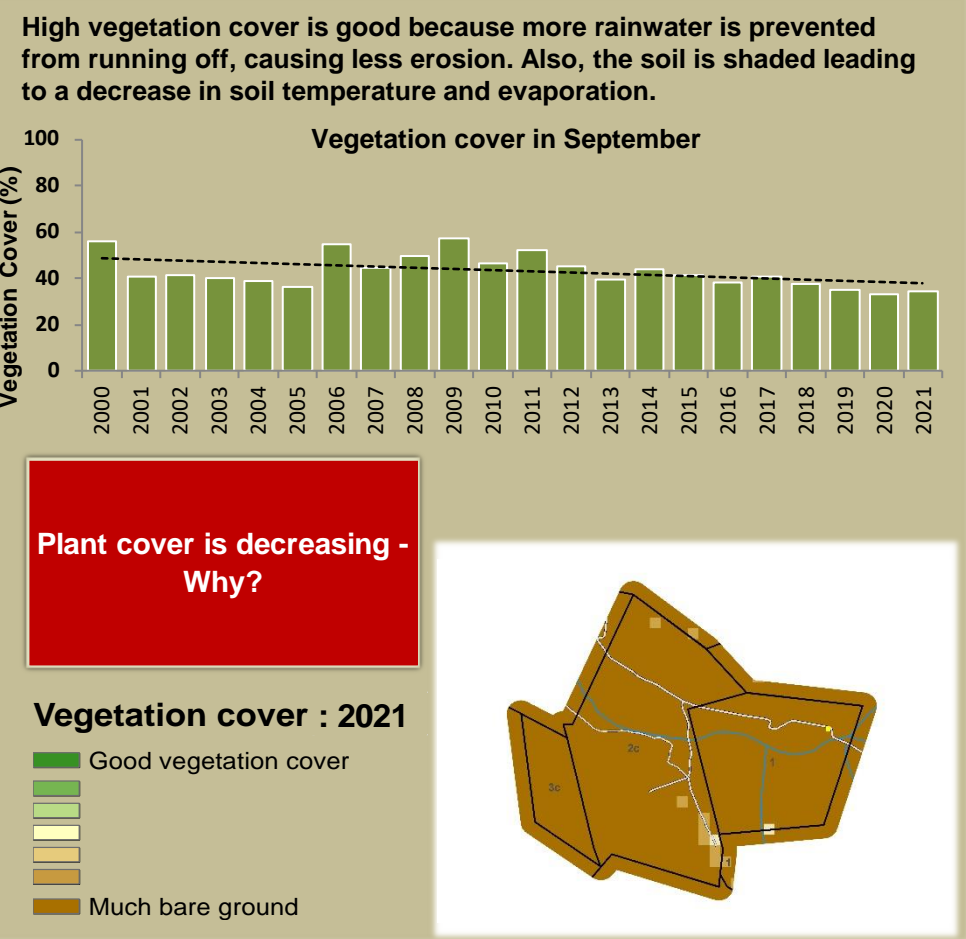

Uibasen Twyfelfontein Climate and Vegetation Report

Adapting in response to the current environmental conditions ...

Seasonal trends in rainfall and vegetation (2022 / 2023 Season)

Vegetation cover trend (2000 - 2021)

Vegetation productivity (February to April) 2023

Fire management

Forage availability

Climate and vegetation patterns assist in our understanding of the status of wildlife and livestock in the conservancy for the effective management of these resources.