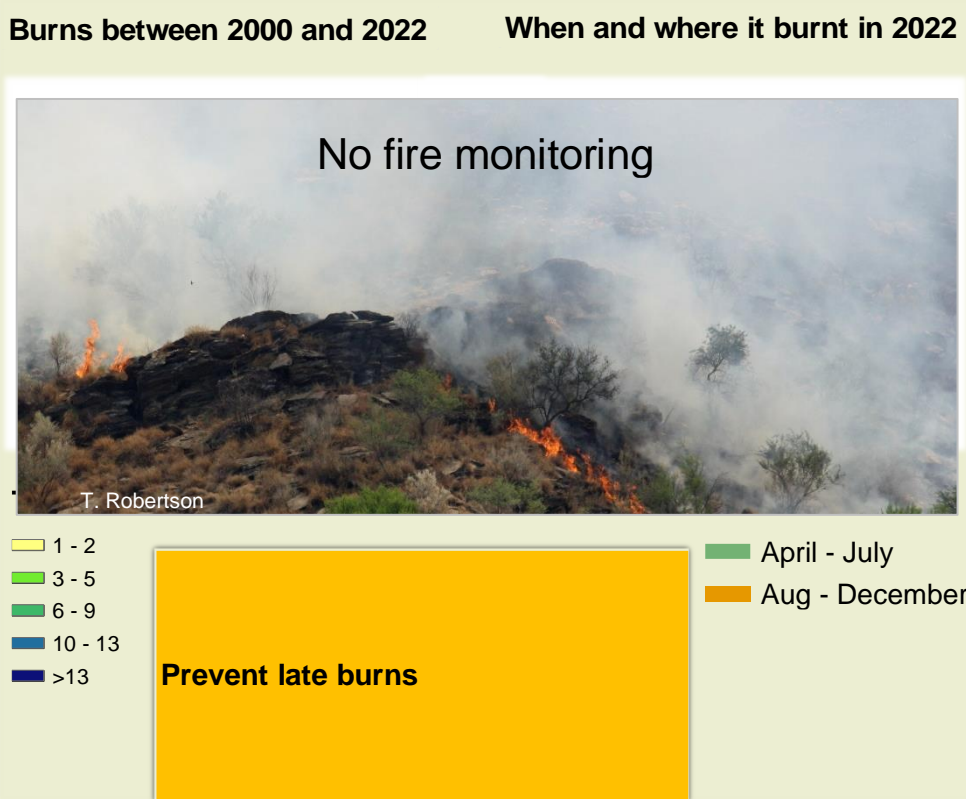

Uibasen Twyfelfontein Climate and Vegetation Report

Adapting in response to the current environmental conditions ...

Seasonal trends in rainfall and vegetation (2022 / 2023 Season)

Vegetation cover trend (2000 - 2021)

Vegetation productivity (February to April) 2023

Fire management

Forage availability

Climate and vegetation patterns assist in our understanding of the status of wildlife and livestock in the conservancy for the effective management of these resources.