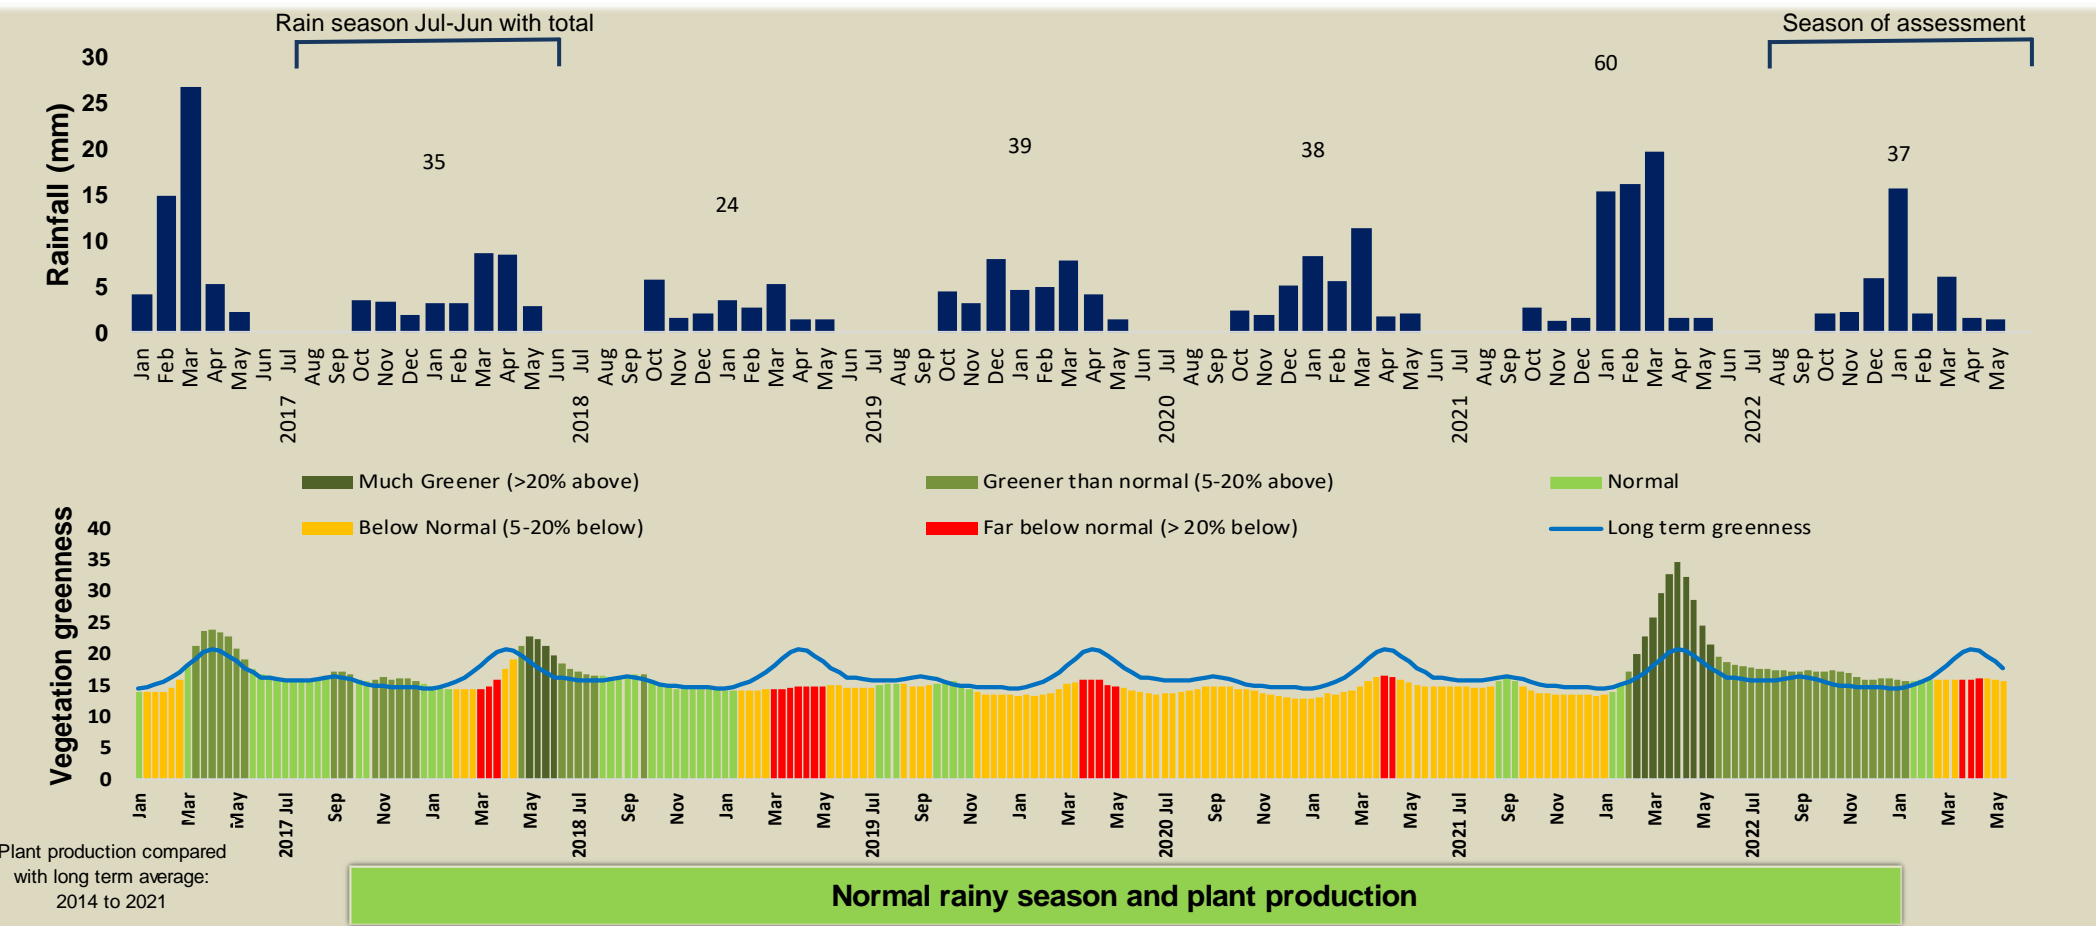

Uibasen Twyfelfontein Climate and Vegetation Report

Adapting in response to the current environmental conditions ...

Seasonal trends in rainfall and vegetation (2022 / 2023 Season)

Vegetation cover trend (2000 - 2021)

Vegetation productivity (February to April) 2023

Fire management

Forage availability

Climate and vegetation patterns assist in our understanding of the status of wildlife and livestock in the conservancy for the effective management of these resources.