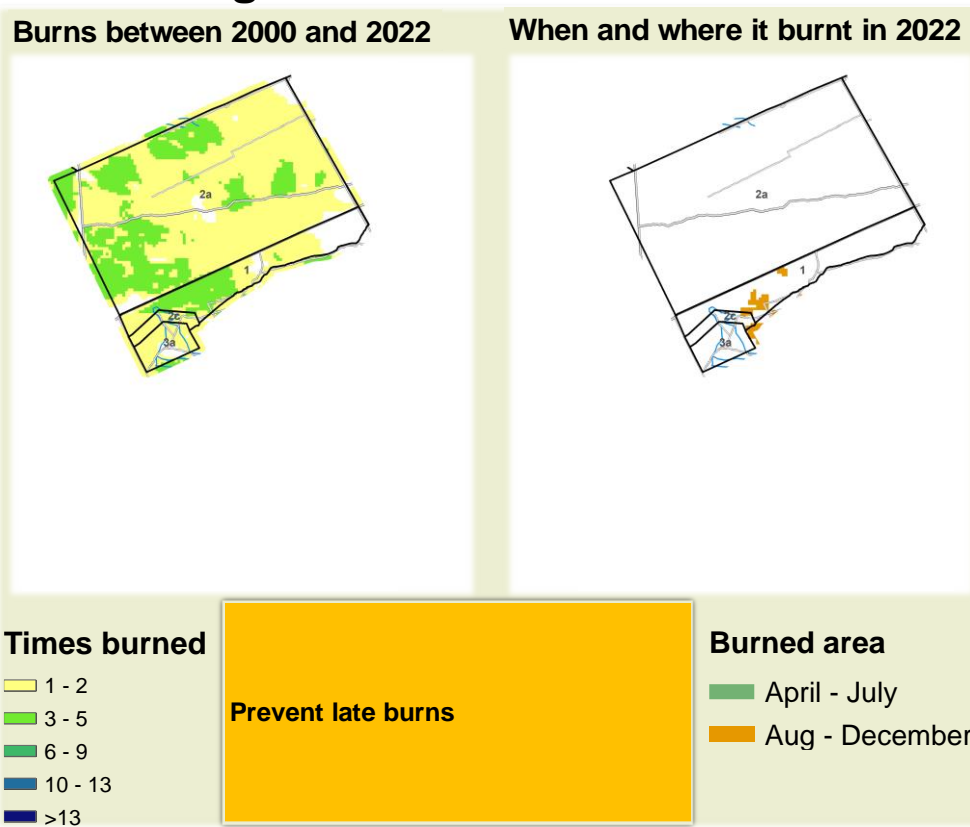

Adapting in response to the current environmental conditions ...

Seasonal trends in rainfall and vegetation (2022 / 2023 Season)

Vegetation cover trend (2000 - 2021)

Vegetation productivity (February to April) 2023

Fire management

Forage availability

Climate and vegetation patterns assist in our understanding of the status of wildlife and livestock in the conservancy for the effective management of these resources.