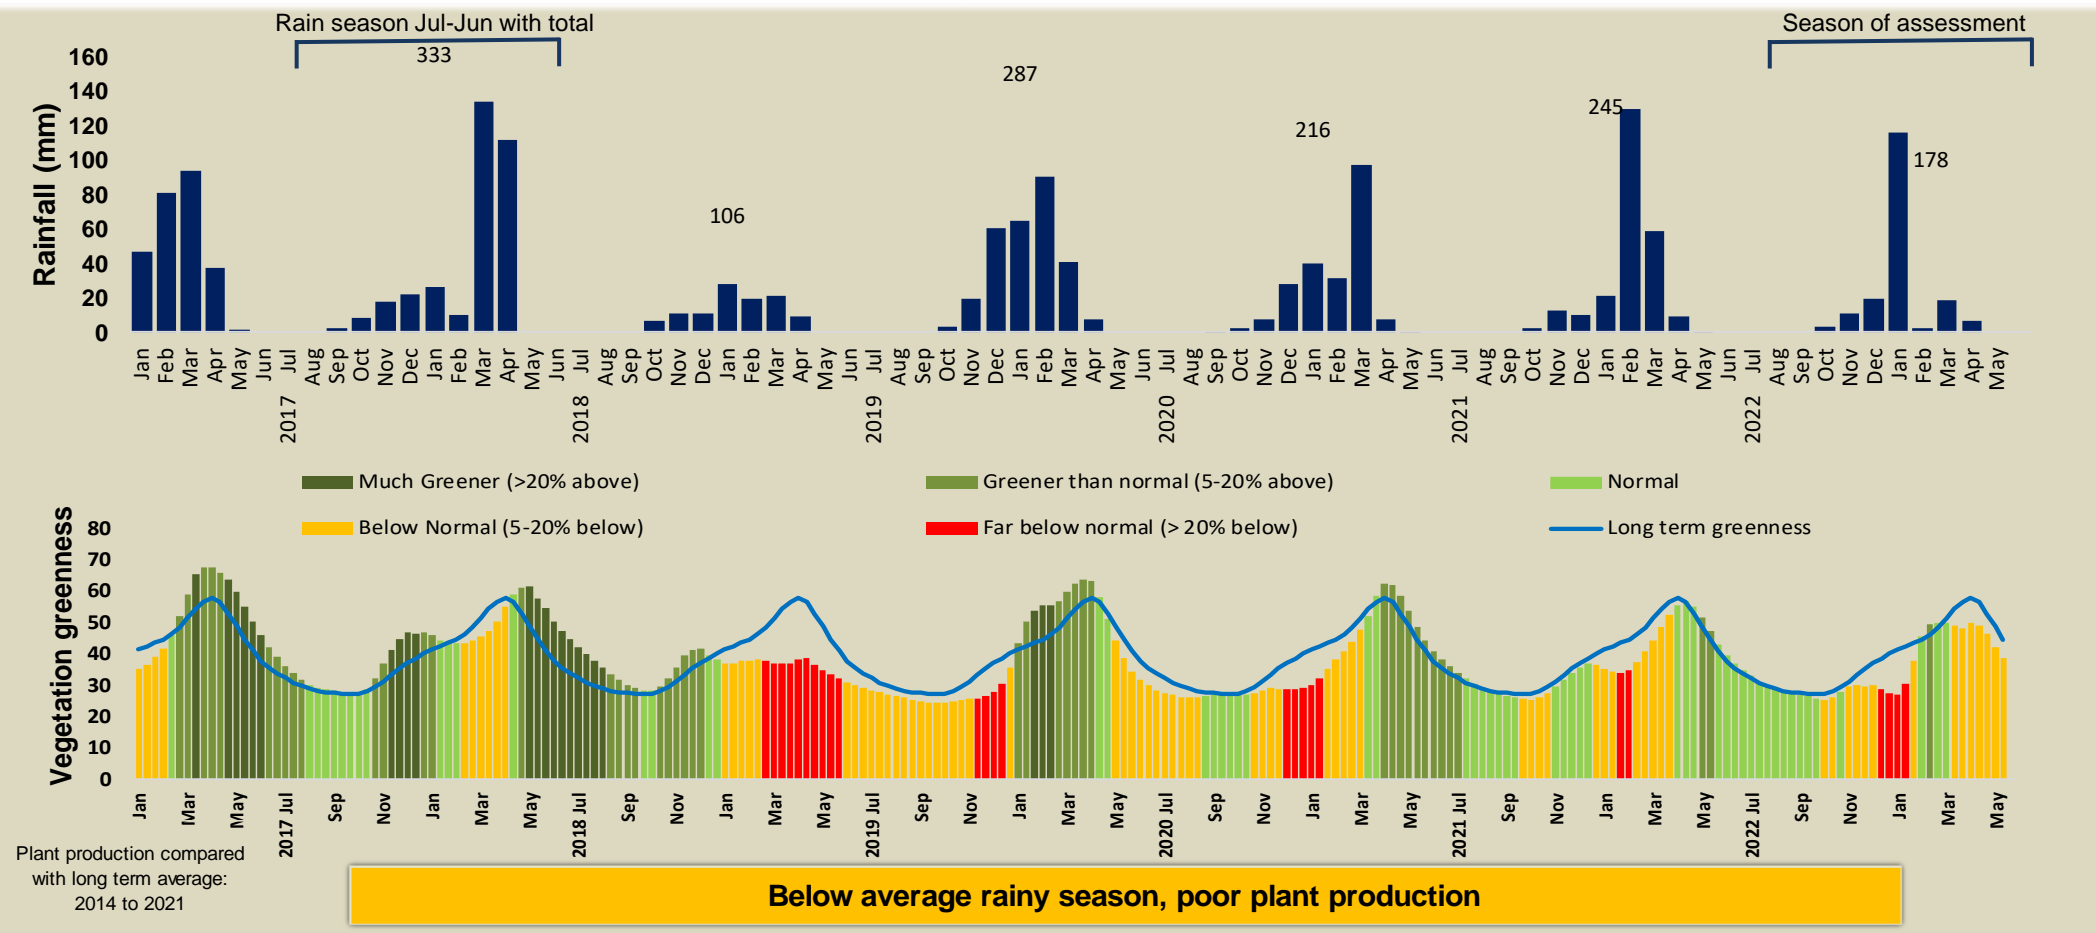

Adapting in response to the current environmental conditions ...

Seasonal trends in rainfall and vegetation (2022 / 2023 Season)

Vegetation cover trend (2000 - 2021)

Vegetation productivity (February to April) 2023

Fire management

Forage availability

Climate and vegetation patterns assist in our understanding of the status of wildlife and livestock in the conservancy for the effective management of these resources.