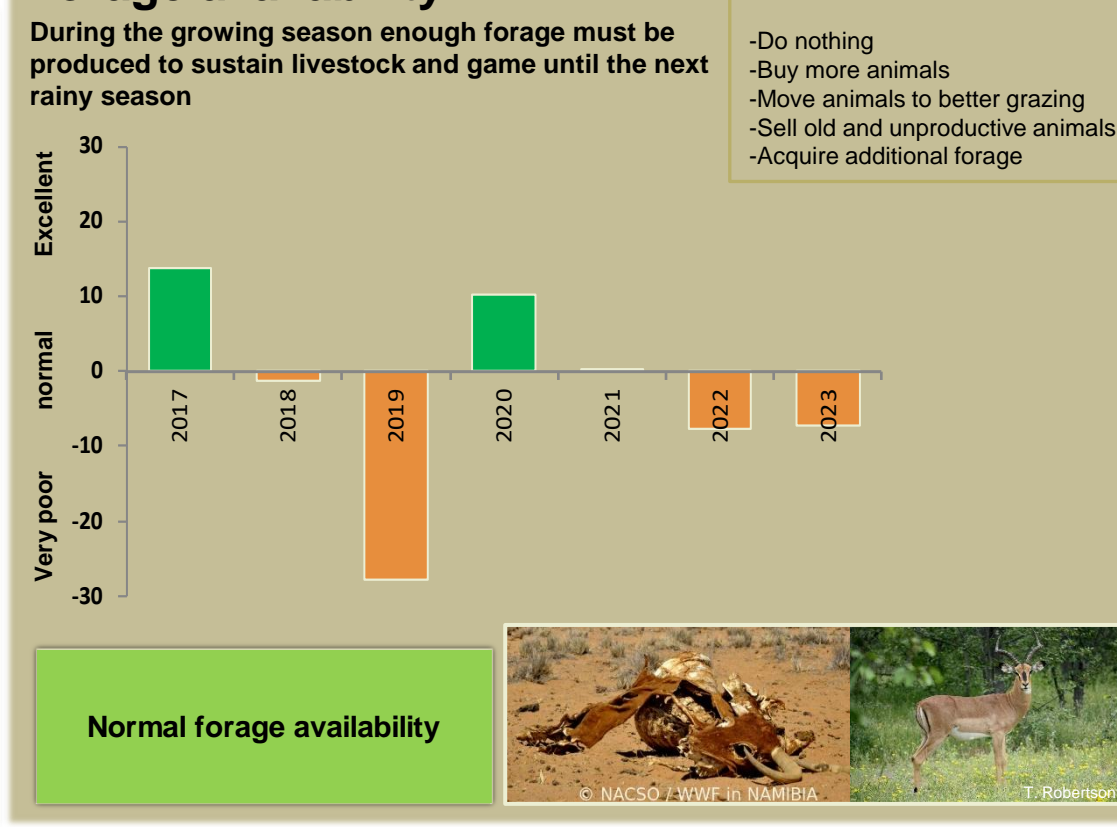

Adapting in response to the current environmental conditions ...

Seasonal trends in rainfall and vegetation (2022 / 2023 Season)

Vegetation cover trend (2000 - 2021)

Vegetation productivity (February to April) 2023

Fire management

Forage availability

Climate and vegetation patterns assist in our understanding of the status of wildlife and livestock in the conservancy for the effective management of these resources.