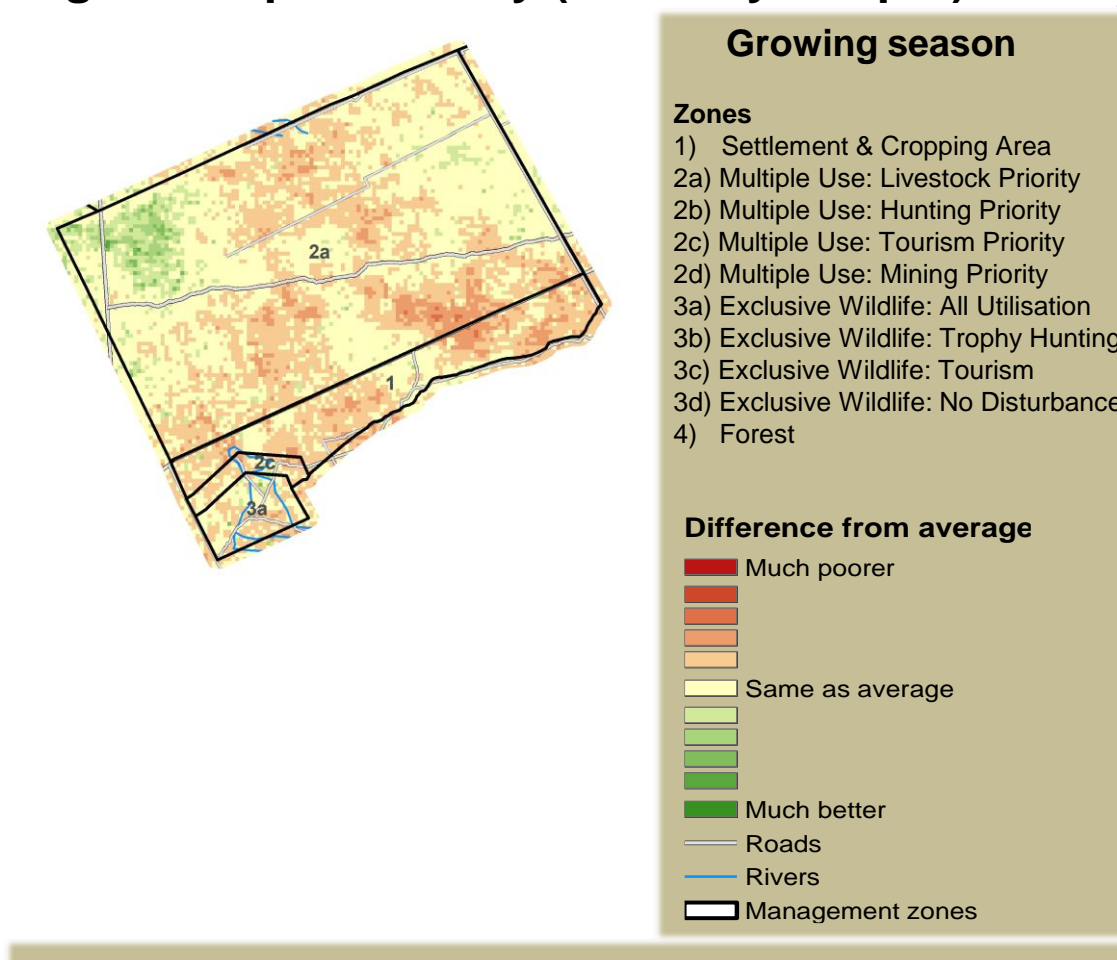

Adapting in response to the current environmental conditions ...

Seasonal trends in rainfall and vegetation (2022 / 2023 Season)

Vegetation cover trend (2000 - 2021)

Vegetation productivity (February to April) 2023

Fire management

Forage availability

Climate and vegetation patterns assist in our understanding of the status of wildlife and livestock in the conservancy for the effective management of these resources.