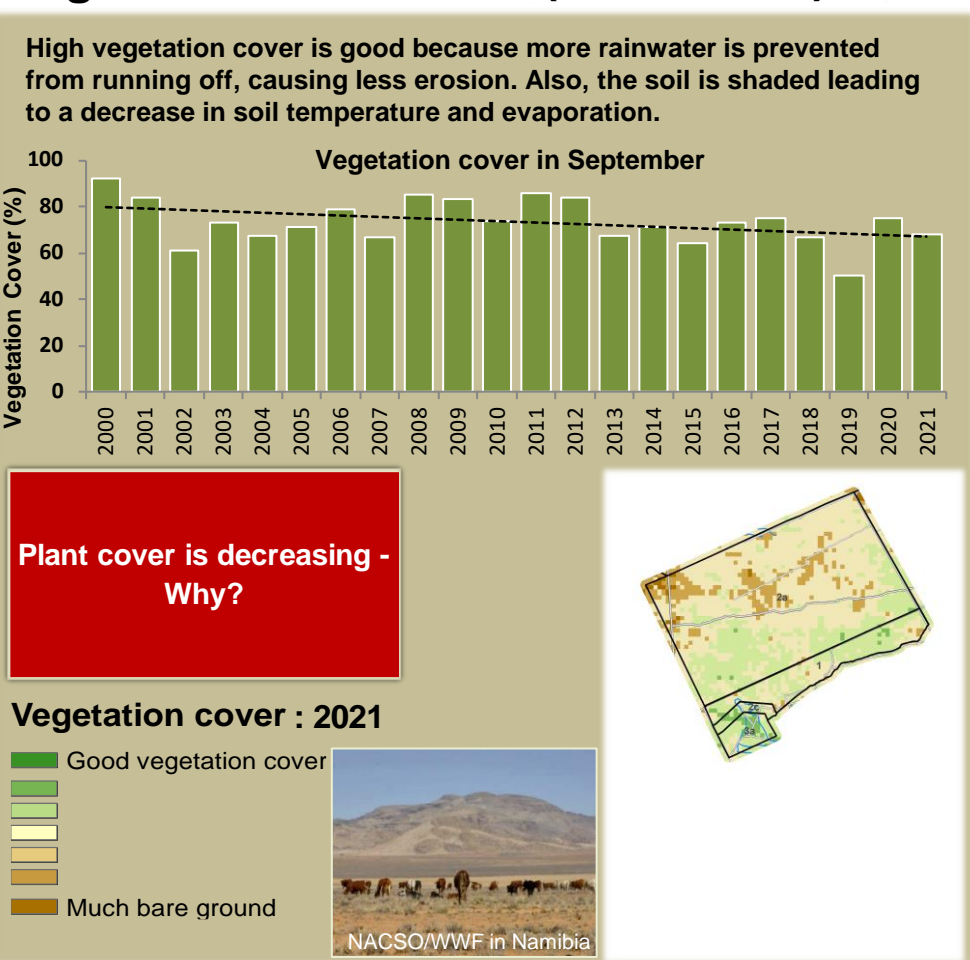

Adapting in response to the current environmental conditions ...

Seasonal trends in rainfall and vegetation (2022 / 2023 Season)

Vegetation cover trend (2000 - 2021)

Vegetation productivity (February to April) 2023

Fire management

Forage availability

Climate and vegetation patterns assist in our understanding of the status of wildlife and livestock in the conservancy for the effective management of these resources.