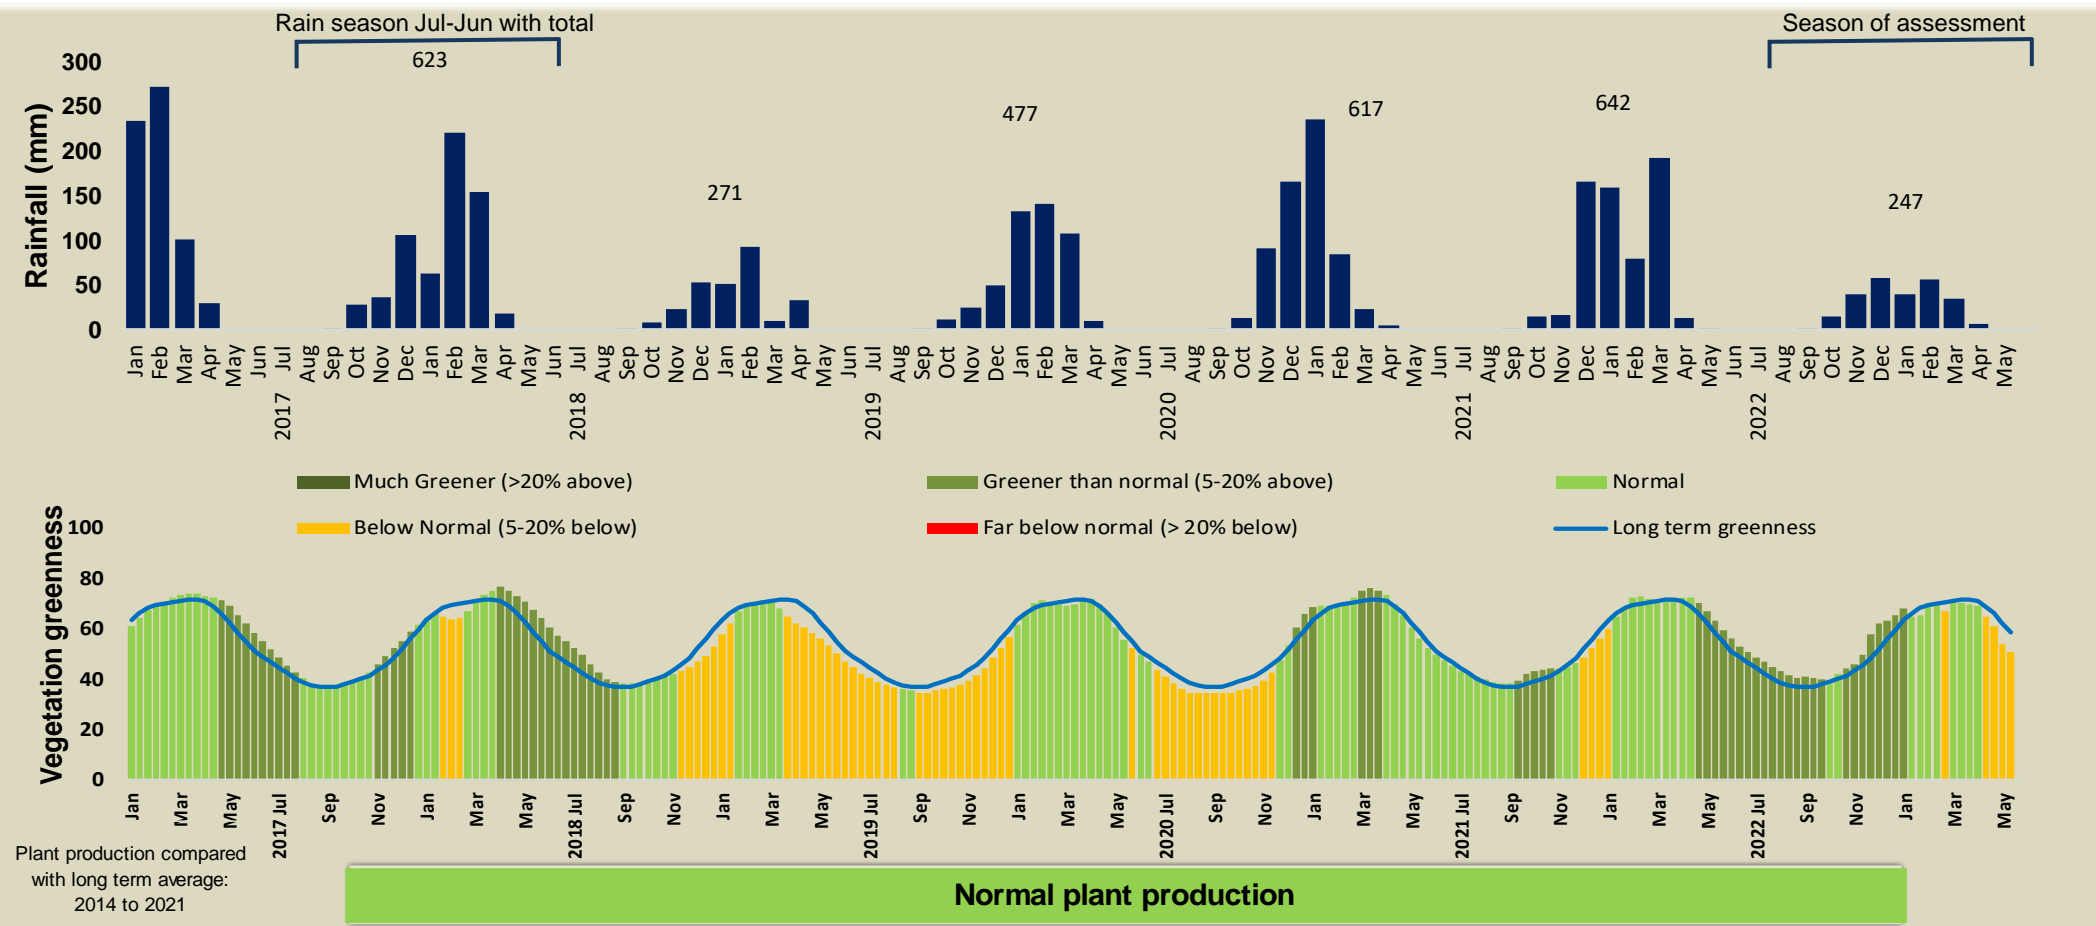

## Seasonal trends in rainfall and vegetation (2022 / 2023 Season)

## Vegetation cover trend (2000 - 2021)

## Vegetation productivity (February to April) 2023