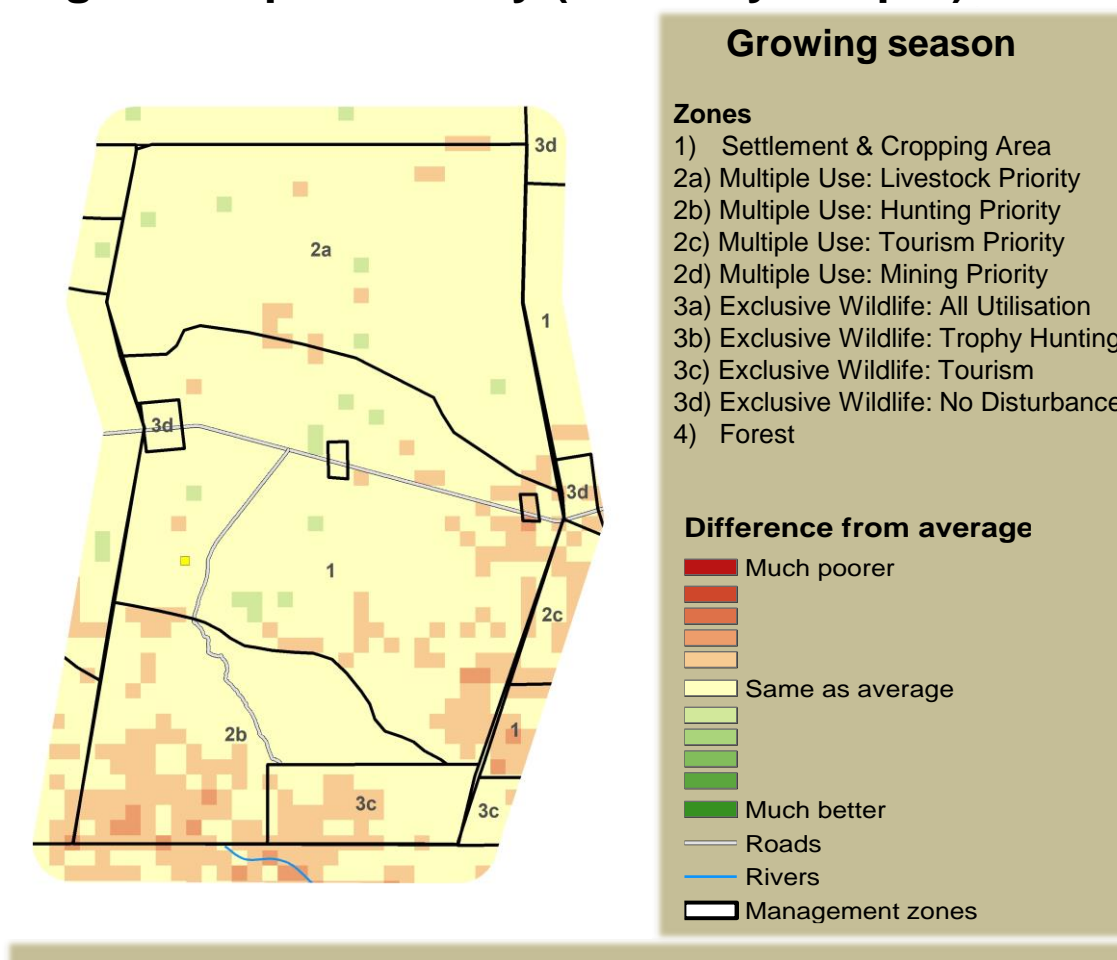

Adapting in response to the current environmental conditions ...

## Seasonal trends in rainfall and vegetation (2022 / 2023 Season)

## Vegetation cover trend (2000 - 2021)

## Vegetation productivity (February to April) 2023