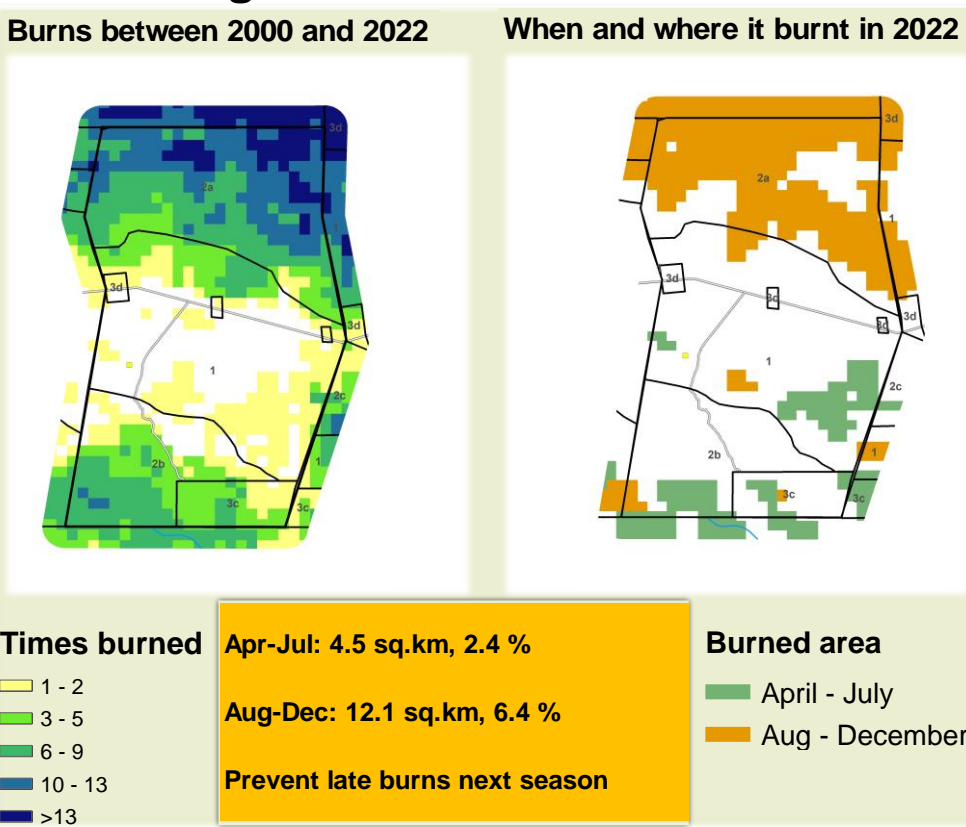

Fire management