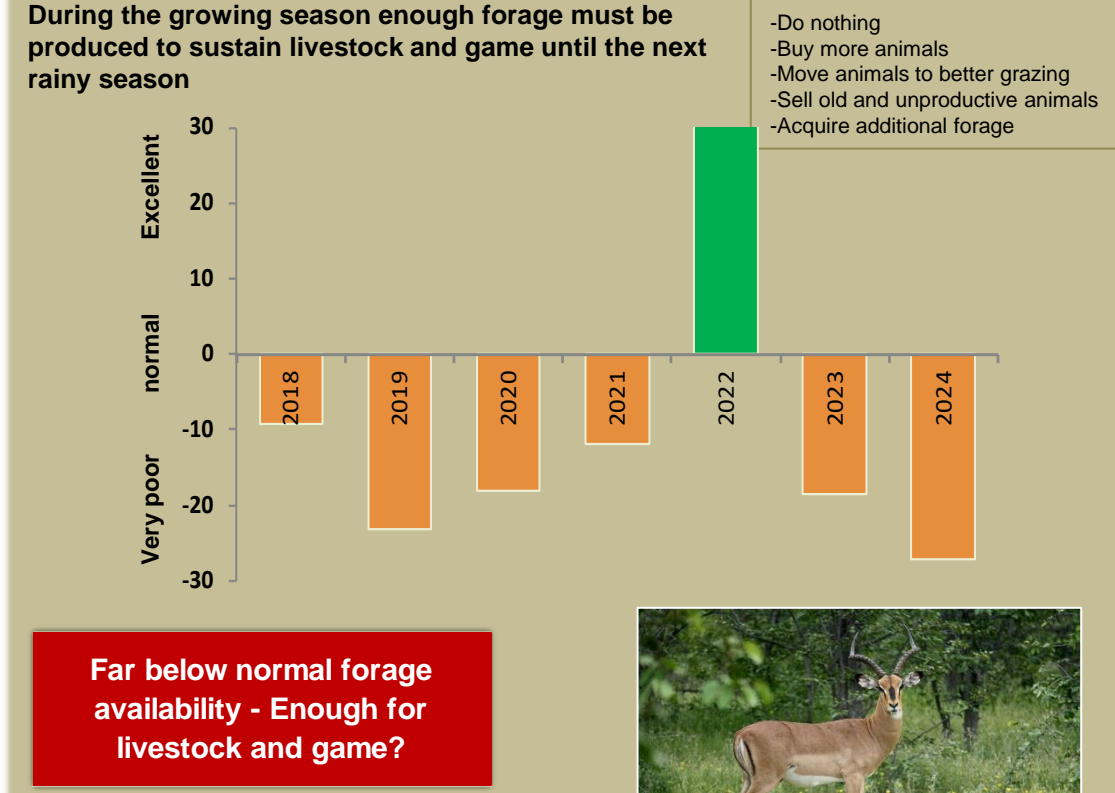

Adapting in response to the current environmental conditions ...

Seasonal trends in rainfall and vegetation (2023 / 2024 Season)

Vegetation cover trend (2000 - 2023)

Vegetation productivity (February to April) 2024

Fire management

Forage availability

Climate and vegetation patterns assist in our understanding of the status of wildlife and livestock in the conservancy for the effective management of these resources.