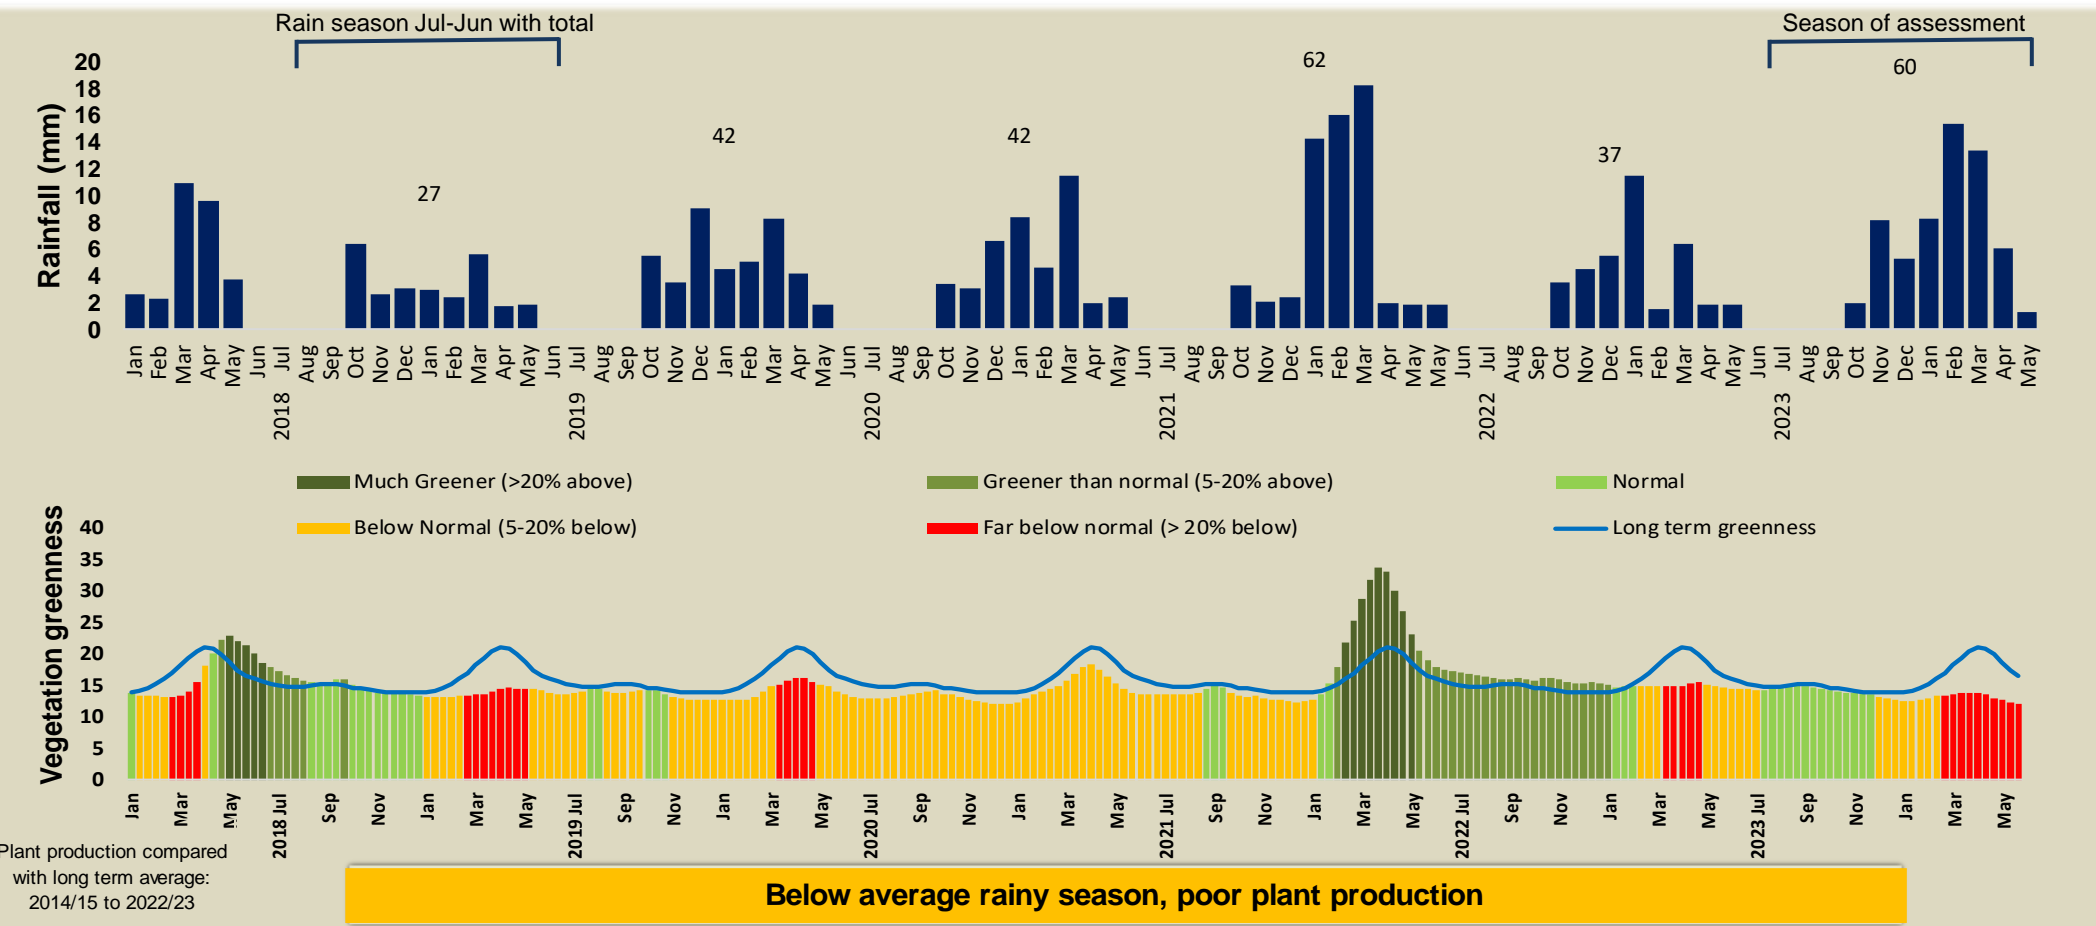

Adapting in response to the current environmental conditions ...

Seasonal trends in rainfall and vegetation (2023 / 2024 Season)

Vegetation cover trend (2000 - 2023)

Vegetation productivity (February to April) 2024

Fire management

Forage availability

Climate and vegetation patterns assist in our understanding of the status of wildlife and livestock in the conservancy for the effective management of these resources.