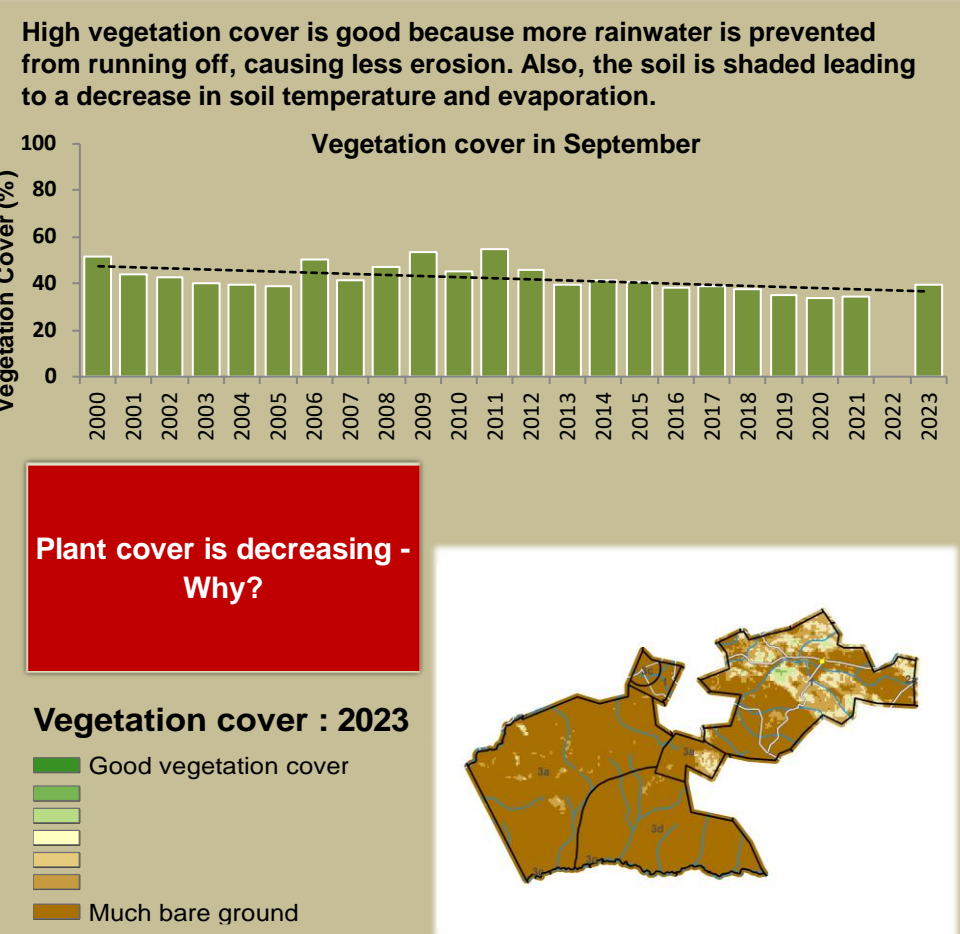

Adapting in response to the current environmental conditions ...

Seasonal trends in rainfall and vegetation (2023 / 2024 Season)

Vegetation cover trend (2000 - 2023)

Vegetation productivity (February to April) 2024

Fire management

Forage availability

Climate and vegetation patterns assist in our understanding of the status of wildlife and livestock in the conservancy for the effective management of these resources.