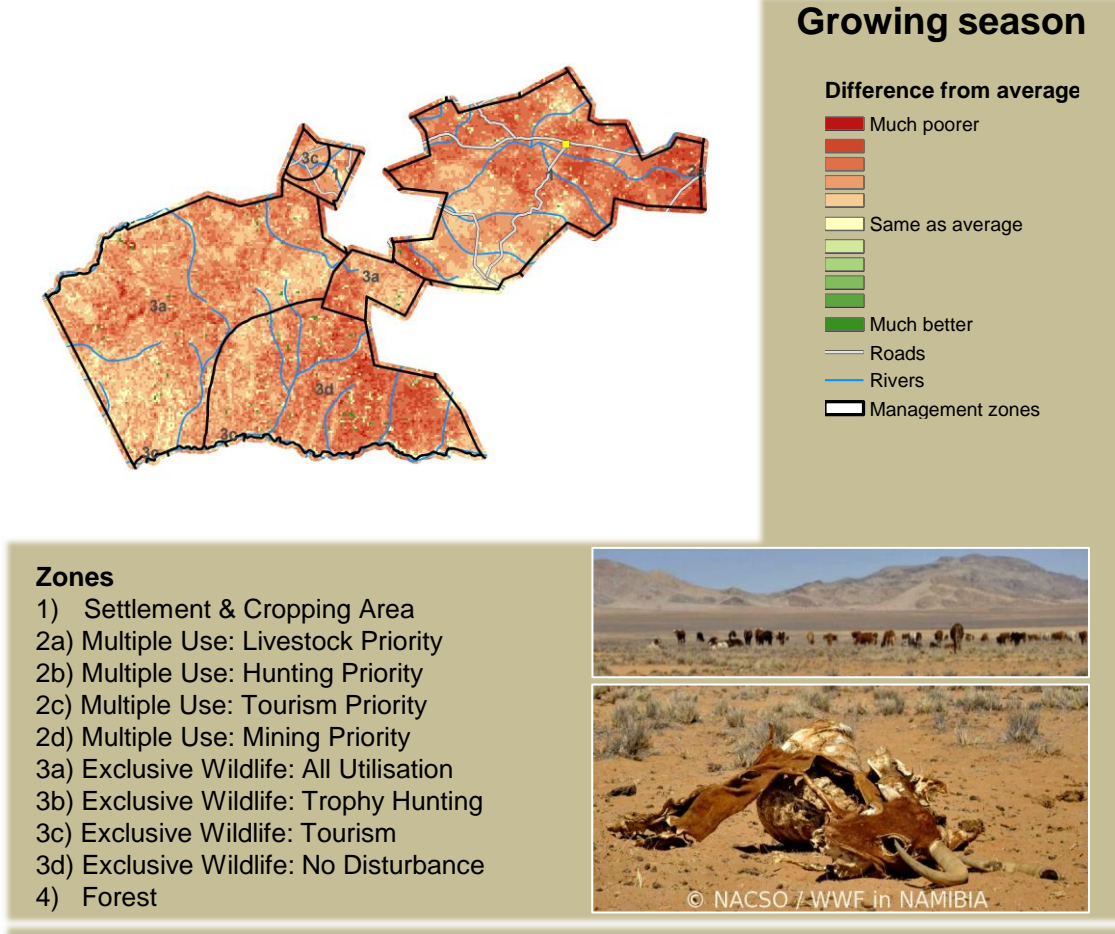

Adapting in response to the current environmental conditions ...

Seasonal trends in rainfall and vegetation (2023 / 2024 Season)

Vegetation cover trend (2000 - 2023)

Vegetation productivity (February to April) 2024

Fire management

Forage availability

Climate and vegetation patterns assist in our understanding of the status of wildlife and livestock in the conservancy for the effective management of these resources.