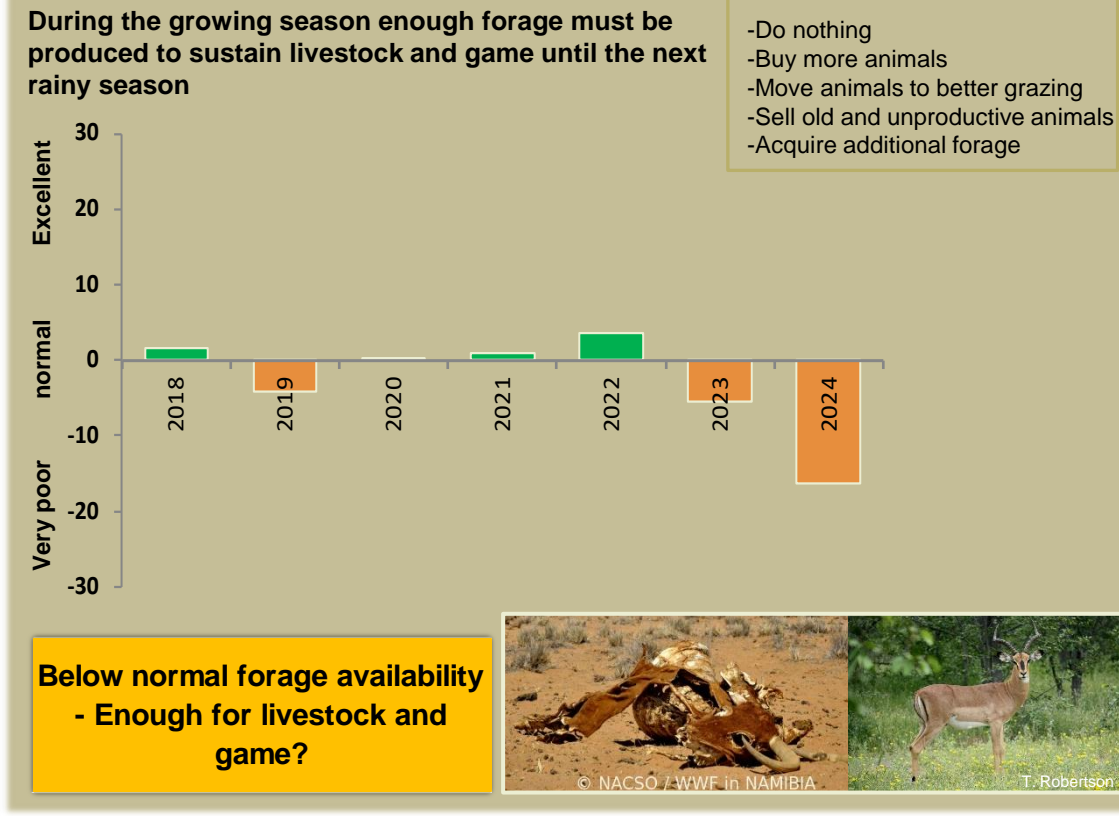

Adapting in response to the current environmental conditions ...

Seasonal trends in rainfall and vegetation (2023 / 2024 Season)

Vegetation cover trend (2000 - 2023)

Vegetation productivity (February to April) 2024

Fire management

Forage availability

Climate and vegetation patterns assist in our understanding of the status of wildlife and livestock in the conservancy for the effective management of these resources.