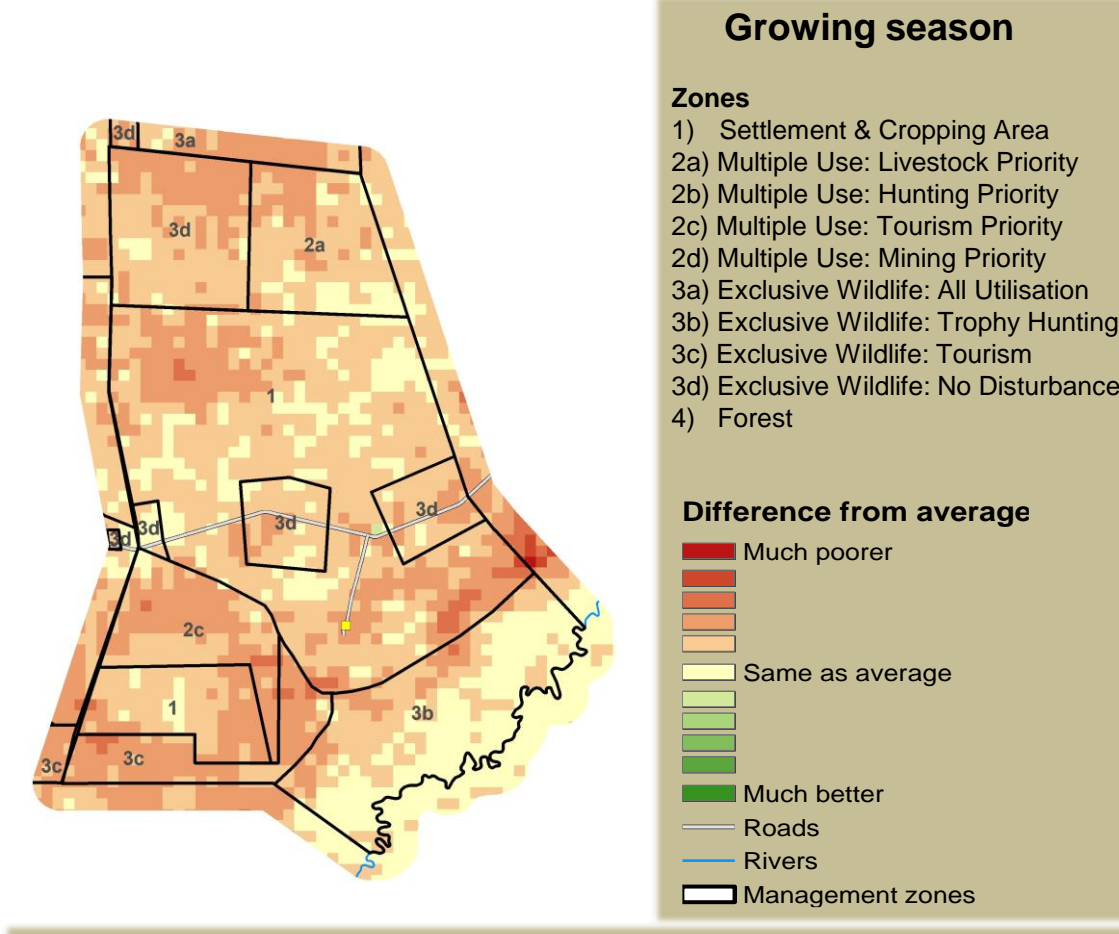

Adapting in response to the current environmental conditions ...

Seasonal trends in rainfall and vegetation (2023 / 2024 Season)

Vegetation cover trend (2000 - 2023)

Vegetation productivity (February to April) 2024

Fire management

Forage availability

Climate and vegetation patterns assist in our understanding of the status of wildlife and livestock in the conservancy for the effective management of these resources.