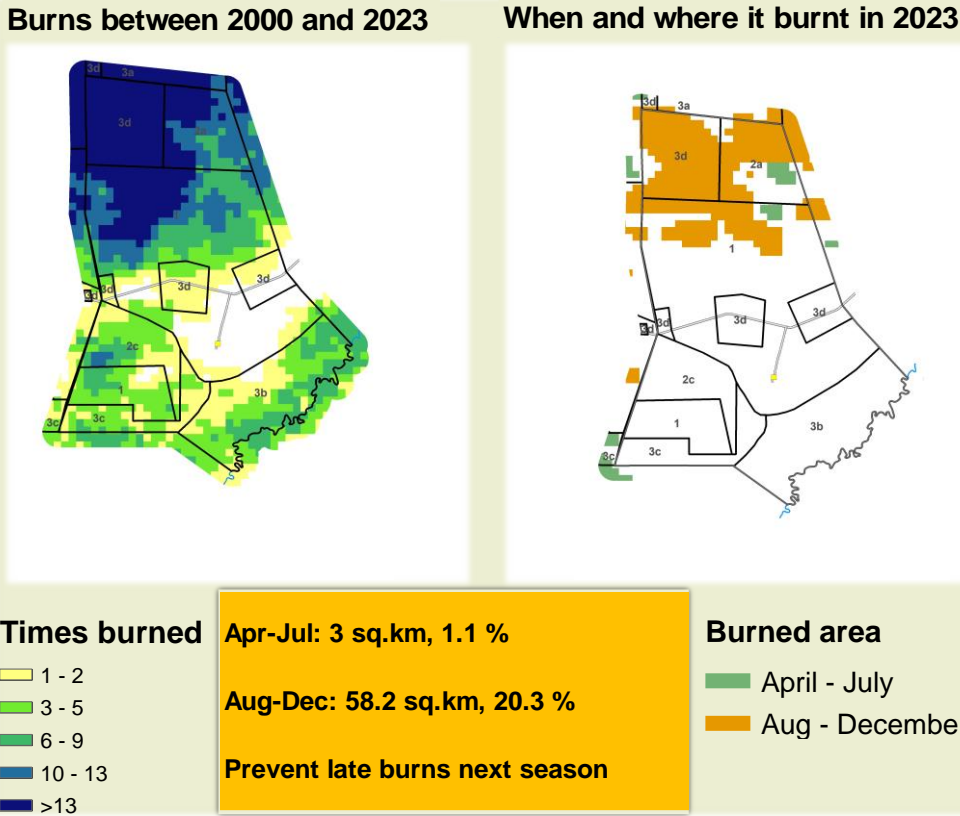

Adapting in response to the current environmental conditions ...

Seasonal trends in rainfall and vegetation (2023 / 2024 Season)

Vegetation cover trend (2000 - 2023)

Vegetation productivity (February to April) 2024

Fire management

Forage availability

Climate and vegetation patterns assist in our understanding of the status of wildlife and livestock in the conservancy for the effective management of these resources.