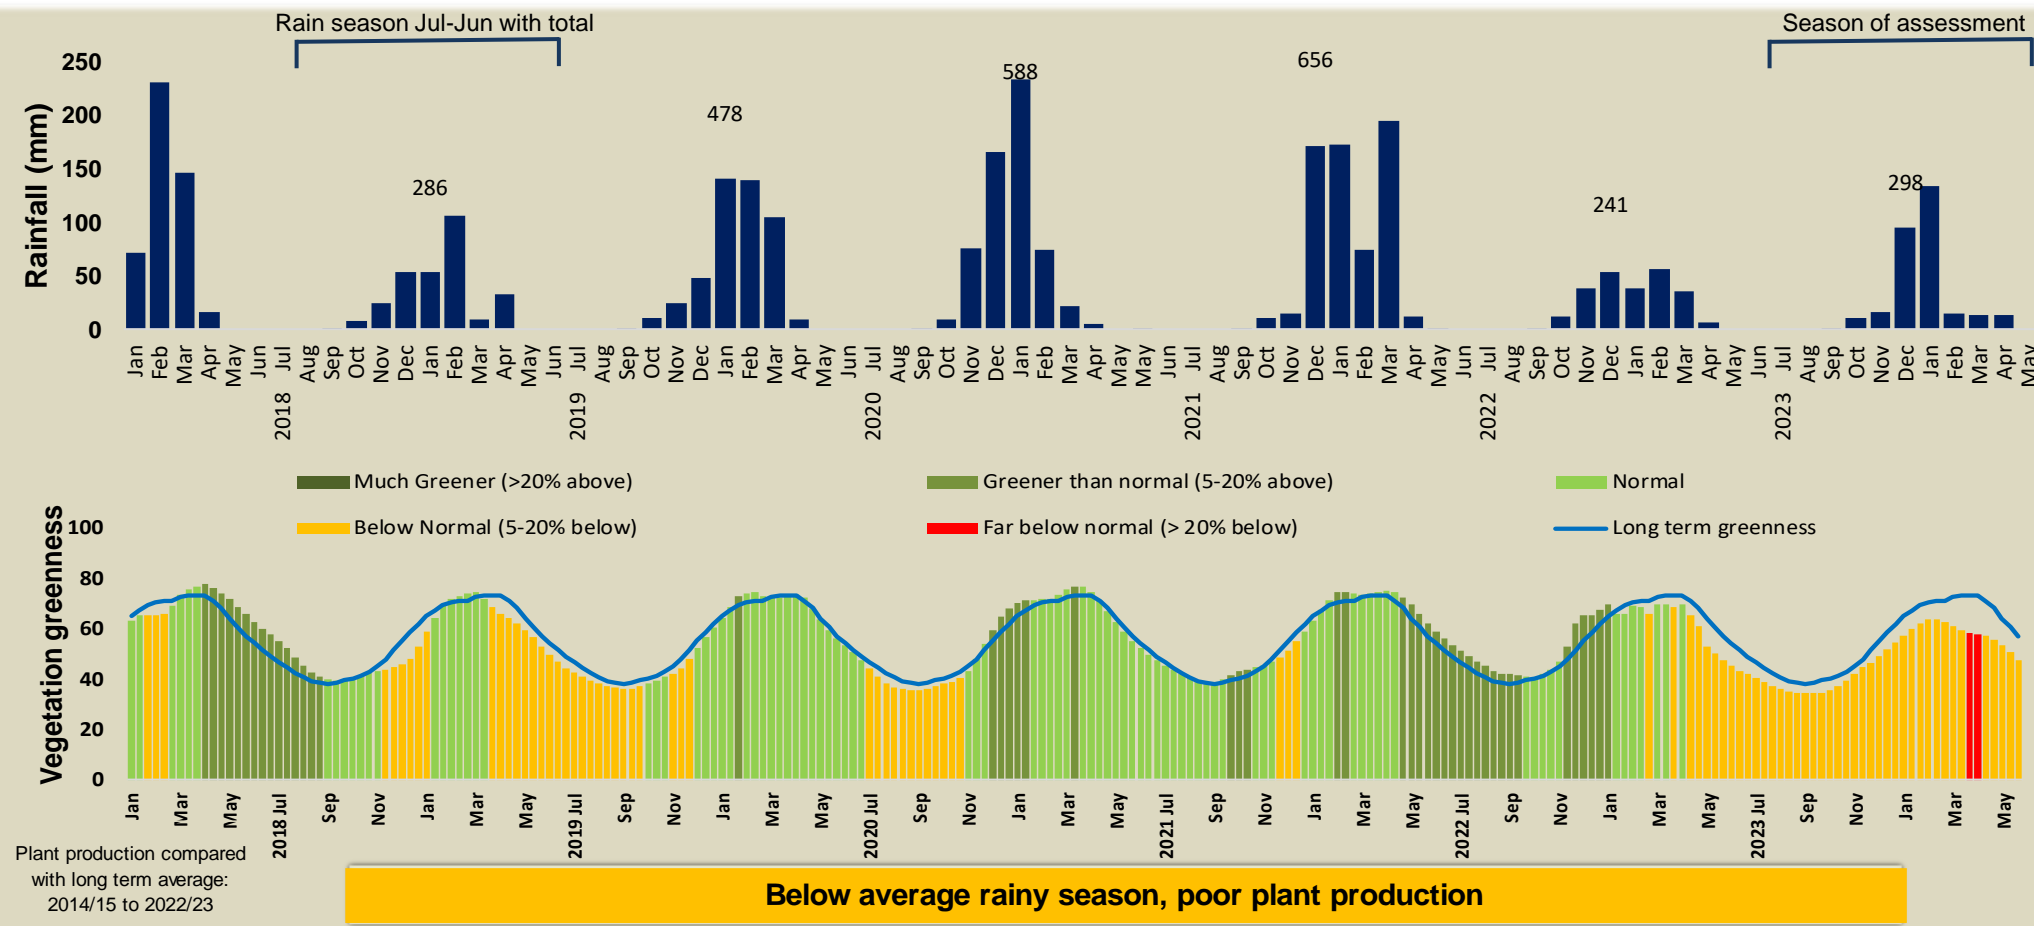

Adapting in response to the current environmental conditions ...

Seasonal trends in rainfall and vegetation (2023 / 2024 Season)

Vegetation cover trend (2000 - 2023)

Vegetation productivity (February to April) 2024

Fire management

Forage availability

Climate and vegetation patterns assist in our understanding of the status of wildlife and livestock in the conservancy for the effective management of these resources.