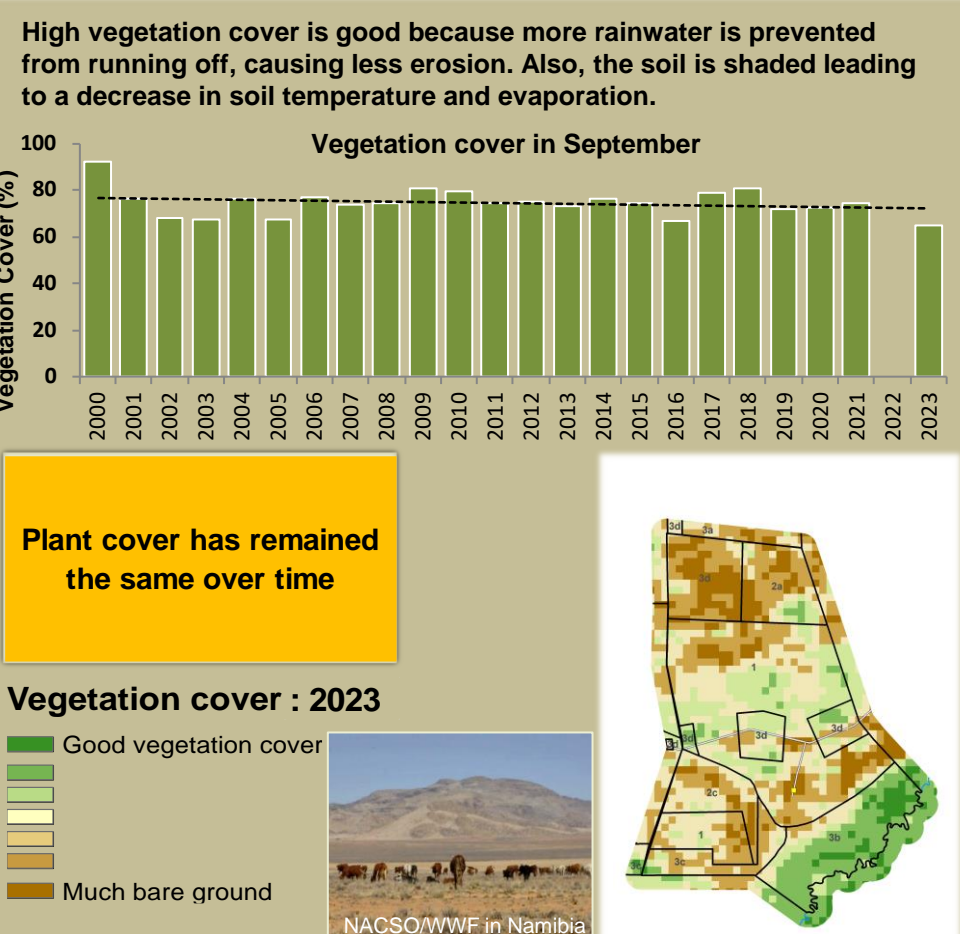

Adapting in response to the current environmental conditions ...

Seasonal trends in rainfall and vegetation (2023 / 2024 Season)

Vegetation cover trend (2000 - 2023)

Vegetation productivity (February to April) 2024

Fire management

Forage availability

Climate and vegetation patterns assist in our understanding of the status of wildlife and livestock in the conservancy for the effective management of these resources.