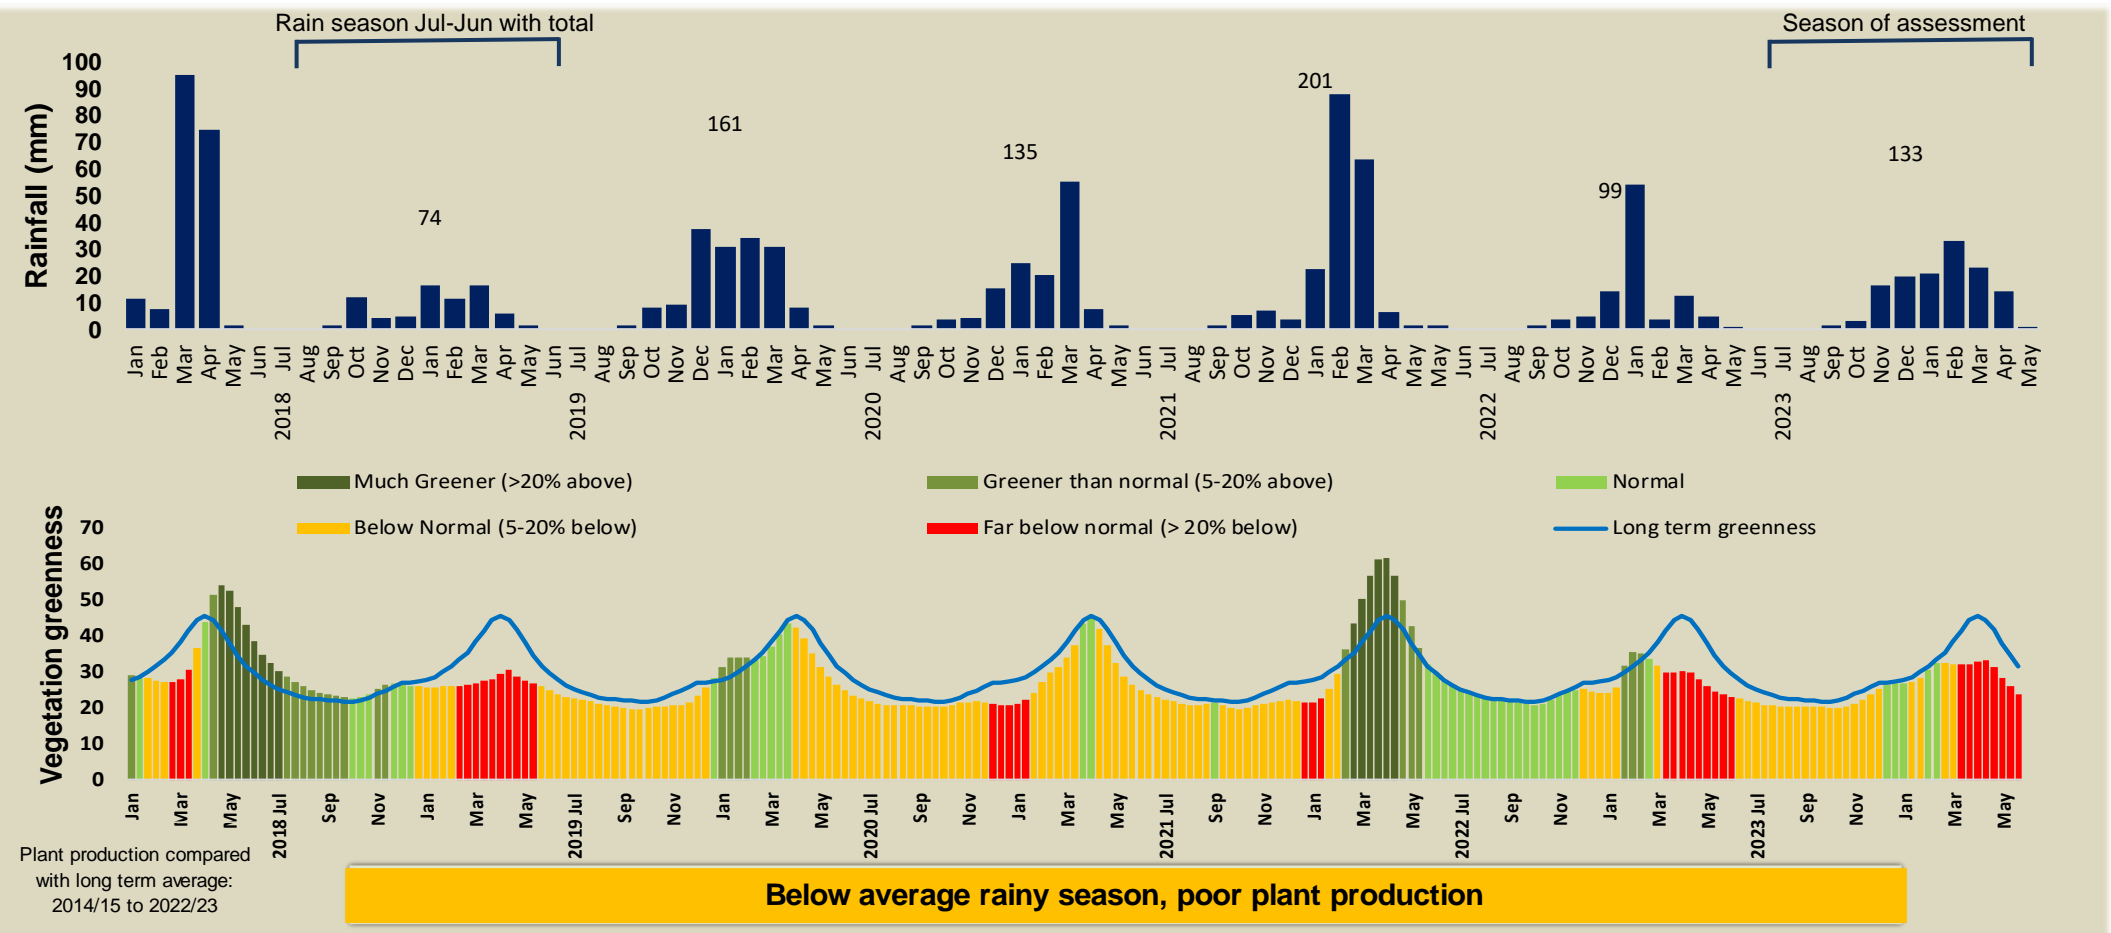

Adapting in response to the current environmental conditions ...

Seasonal trends in rainfall and vegetation (2023 / 2024 Season)

Vegetation cover trend (2000 - 2023)

Vegetation productivity (February to April) 2024