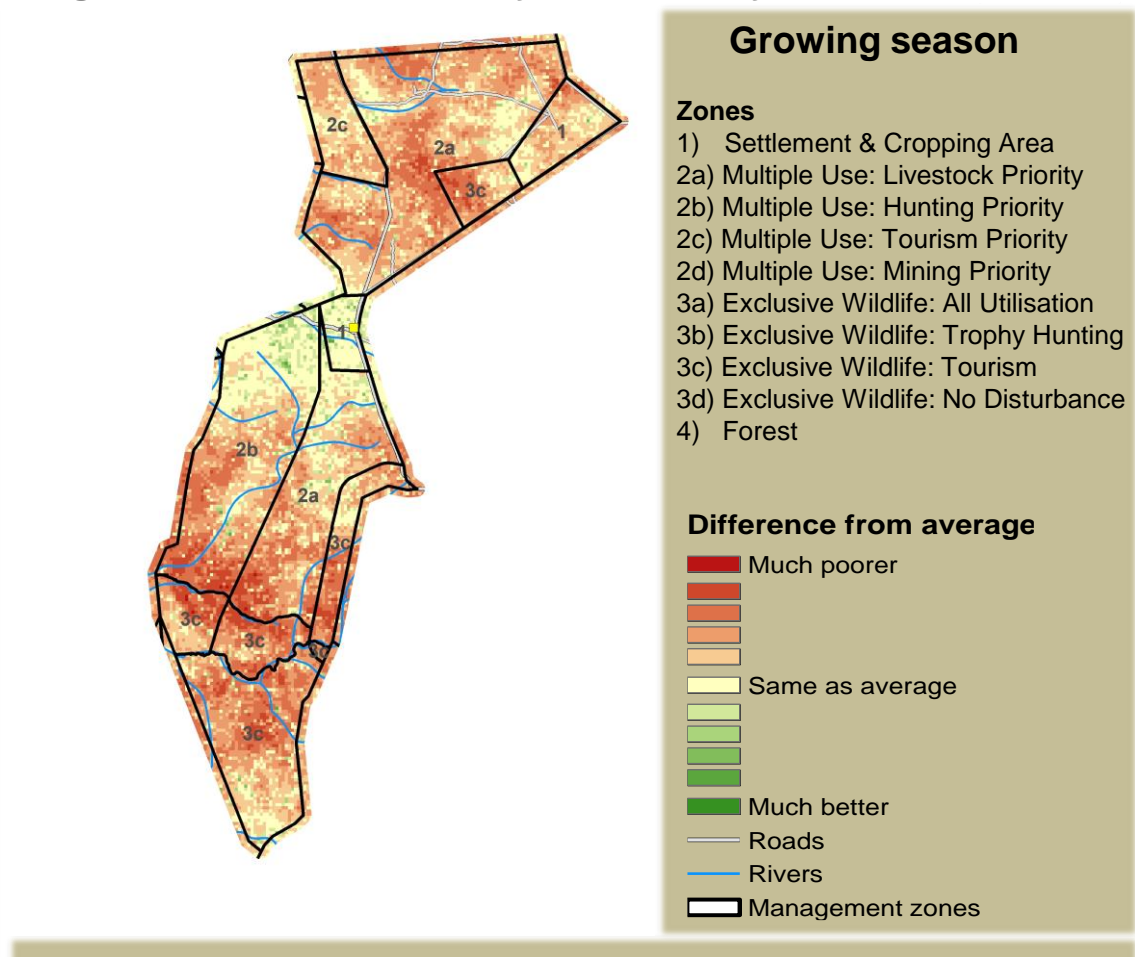

Adapting in response to the current environmental conditions ...

Seasonal trends in rainfall and vegetation (2023 / 2024 Season)

Vegetation cover trend (2000 - 2023)

Vegetation productivity (February to April) 2024

Fire management

Forage availability