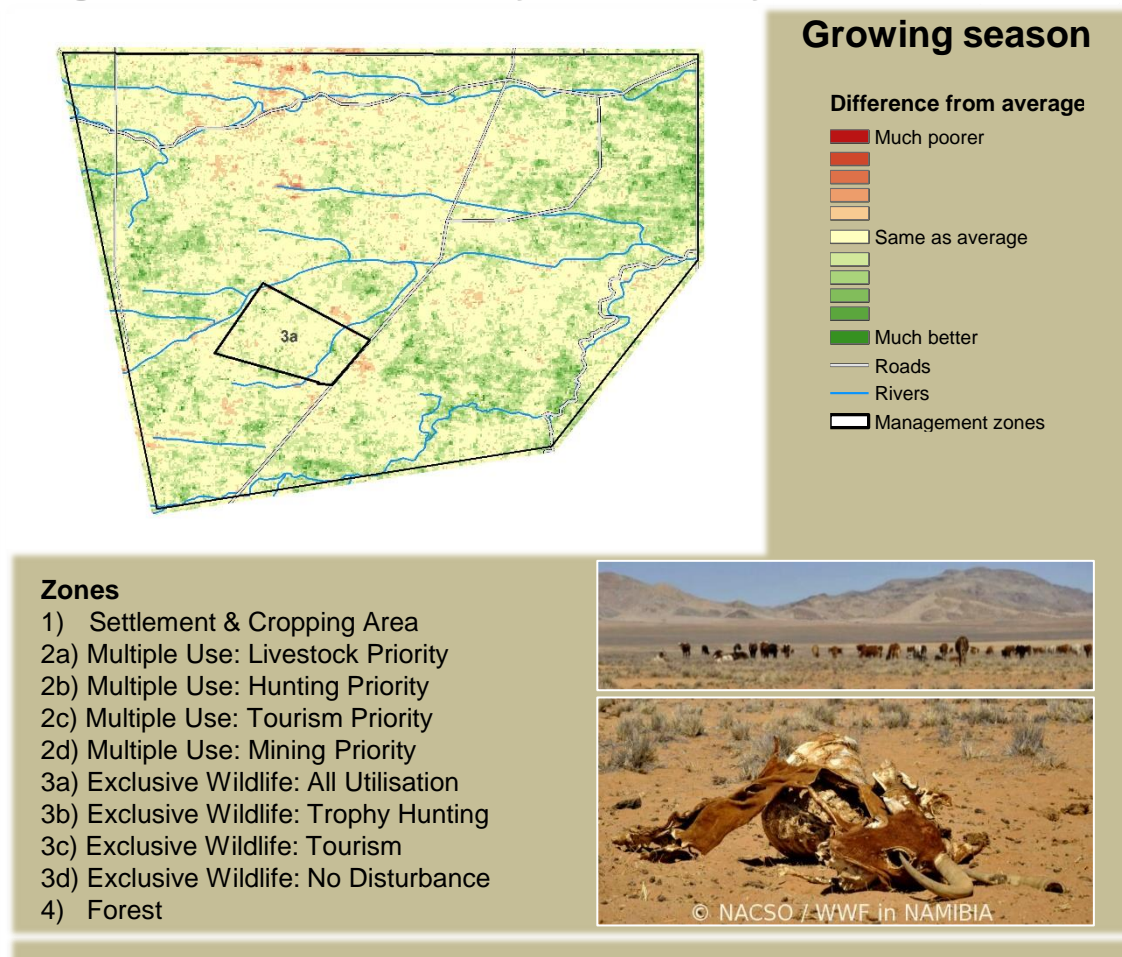

Adapting in response to the current environmental conditions ...

Seasonal trends in rainfall and vegetation (2021 / 2022 Season)

Vegetation cover trend (2000 - 2021)

Vegetation productivity (February to April) 2022

Fire management

Forage availability

Climate and vegetation patterns assist in our understanding of the status of wildlife and livestock in the conservancy for the effective management of these resources.