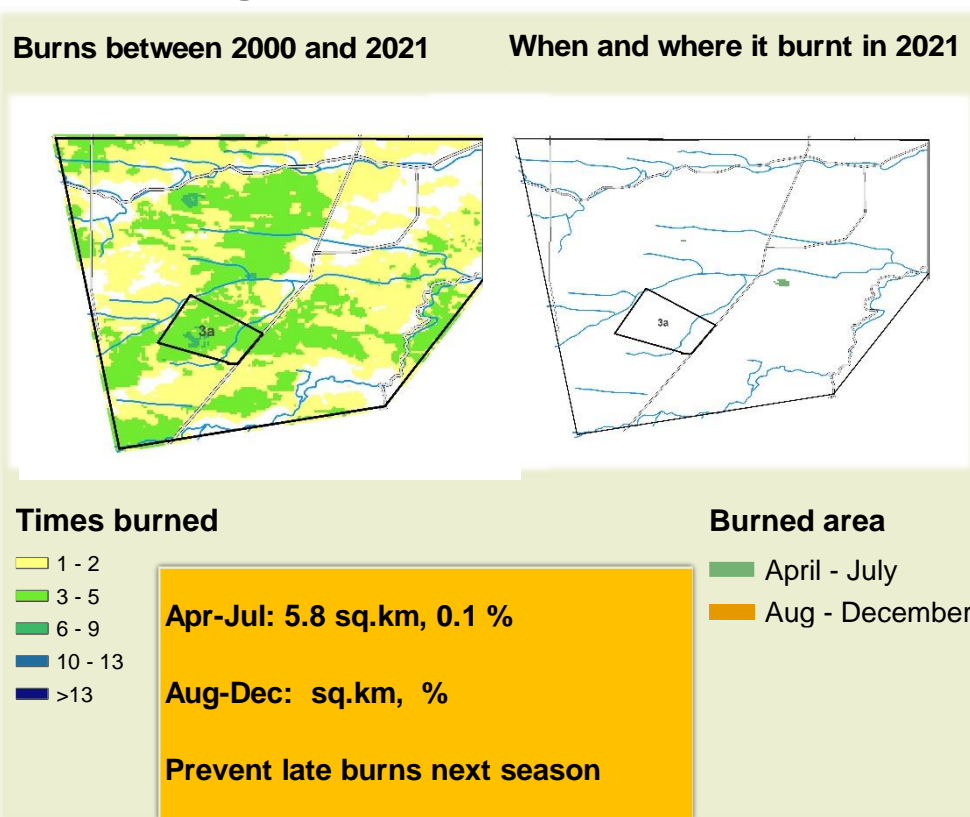

Adapting in response to the current environmental conditions ...

Seasonal trends in rainfall and vegetation (2021 / 2022 Season)

Vegetation cover trend (2000 - 2021)

Vegetation productivity (February to April) 2022

Fire management

Forage availability

Climate and vegetation patterns assist in our understanding of the status of wildlife and livestock in the conservancy for the effective management of these resources.