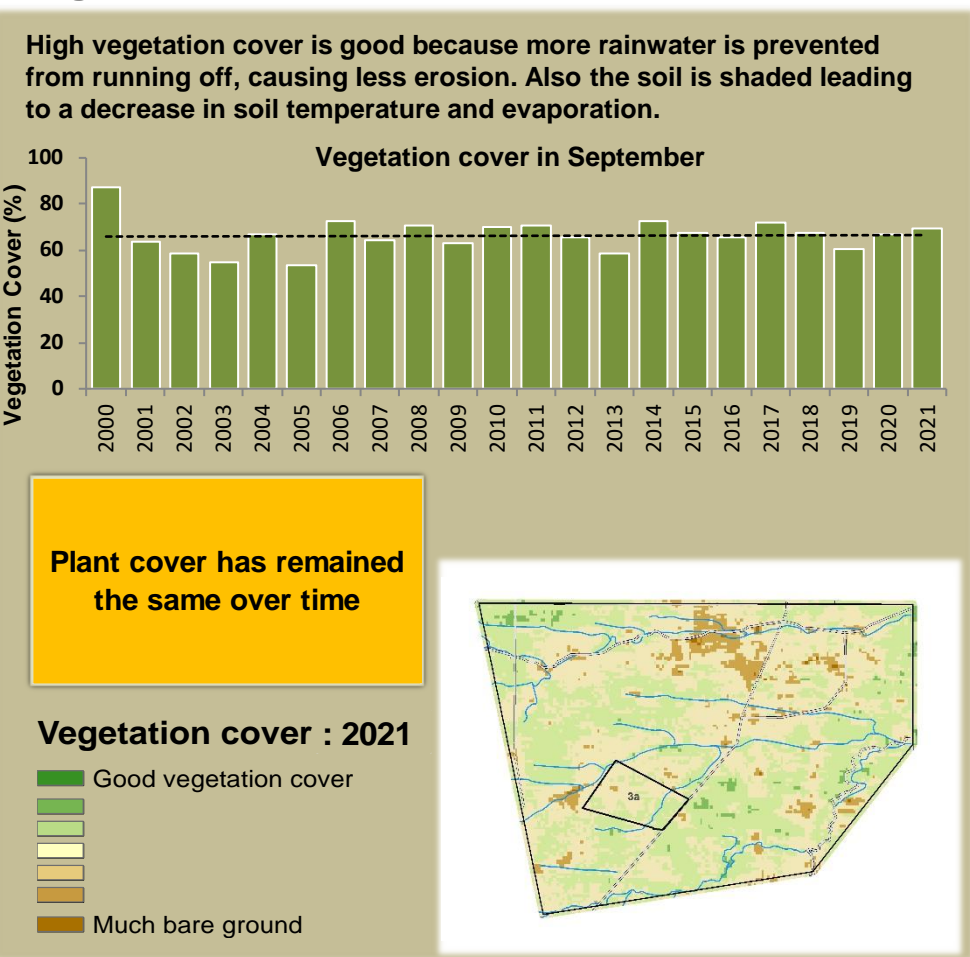

Adapting in response to the current environmental conditions ...

Seasonal trends in rainfall and vegetation (2021 / 2022 Season)

Vegetation cover trend (2000 - 2021)

Vegetation productivity (February to April) 2022

Fire management

Forage availability

Climate and vegetation patterns assist in our understanding of the status of wildlife and livestock in the conservancy for the effective management of these resources.