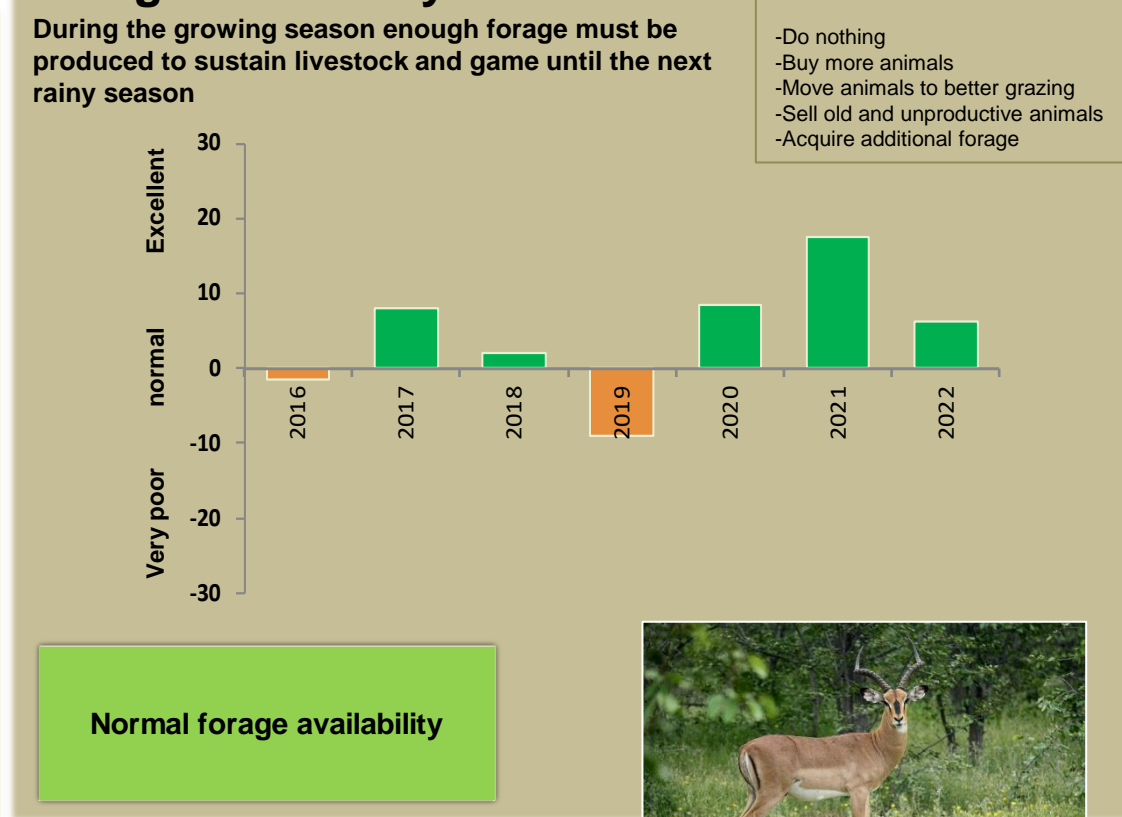

Adapting in response to the current environmental conditions ...

Seasonal trends in rainfall and vegetation (2021 / 2022 Season)

Vegetation cover trend (2000 - 2021)

Vegetation productivity (February to April) 2022

Fire management

Forage availability

Climate and vegetation patterns assist in our understanding of the status of wildlife and livestock in the conservancy for the effective management of these resources.