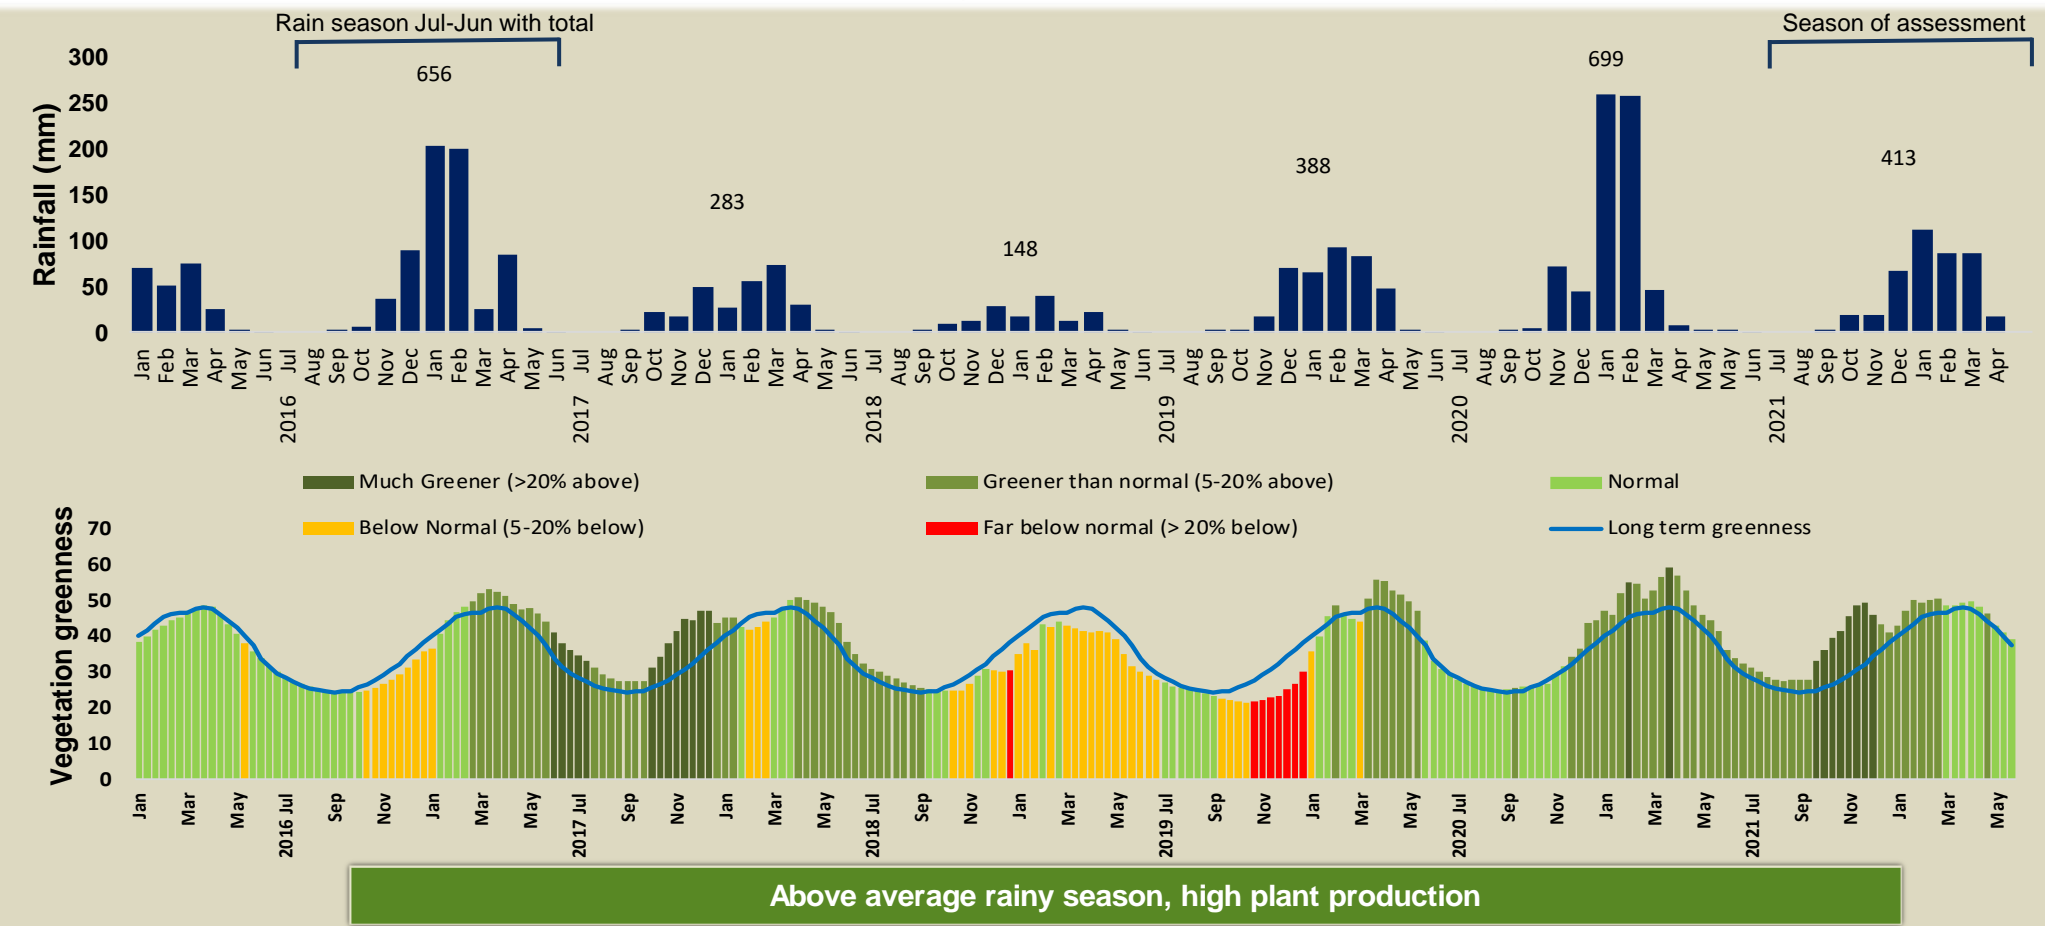

Adapting in response to the current environmental conditions ...

Seasonal trends in rainfall and vegetation (2021 / 2022 Season)

Vegetation cover trend (2000 - 2021)

Vegetation productivity (February to April) 2022

Fire management

Forage availability

Climate and vegetation patterns assist in our understanding of the status of wildlife and livestock in the conservancy for the effective management of these resources.