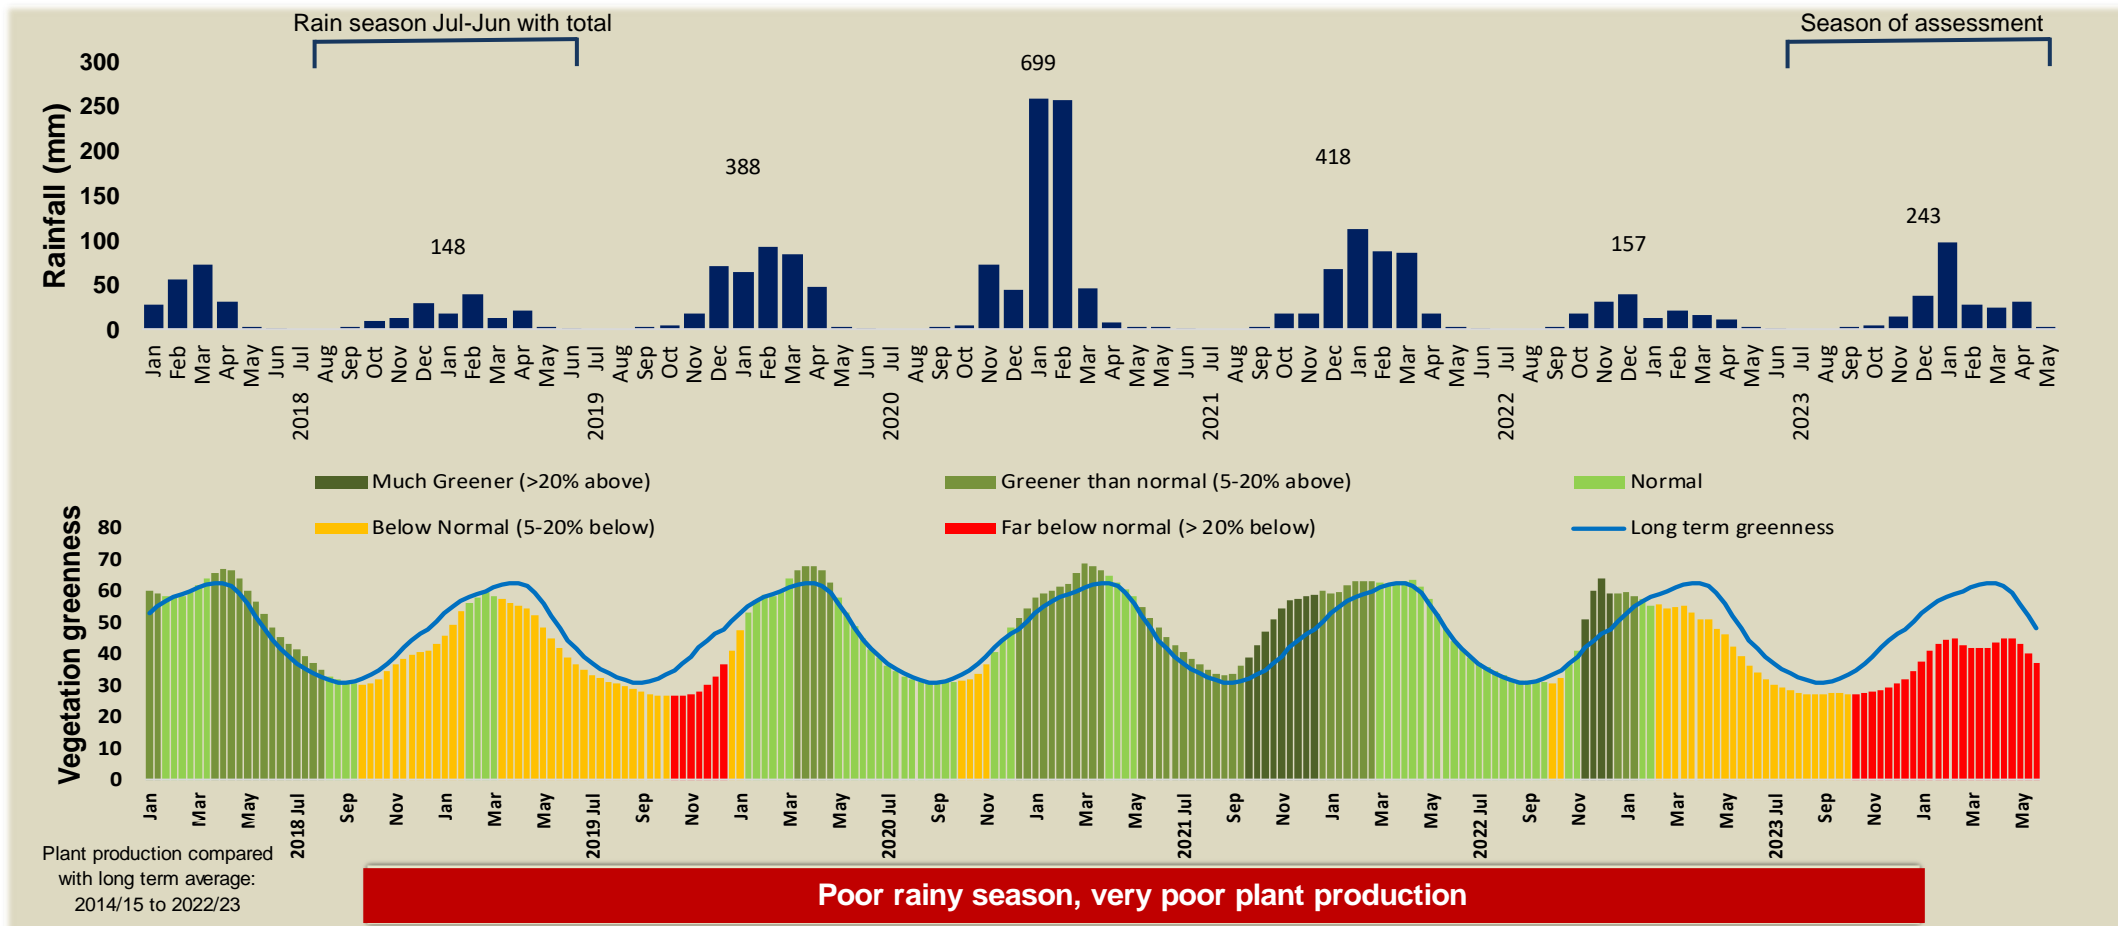

## Adapting in response to the current environmental conditions ...

### Seasonal trends in rainfall and vegetation (2023 / 2024 Season)

### Vegetation cover trend (2000 - 2023)

### Vegetation productivity (February to April) 2024