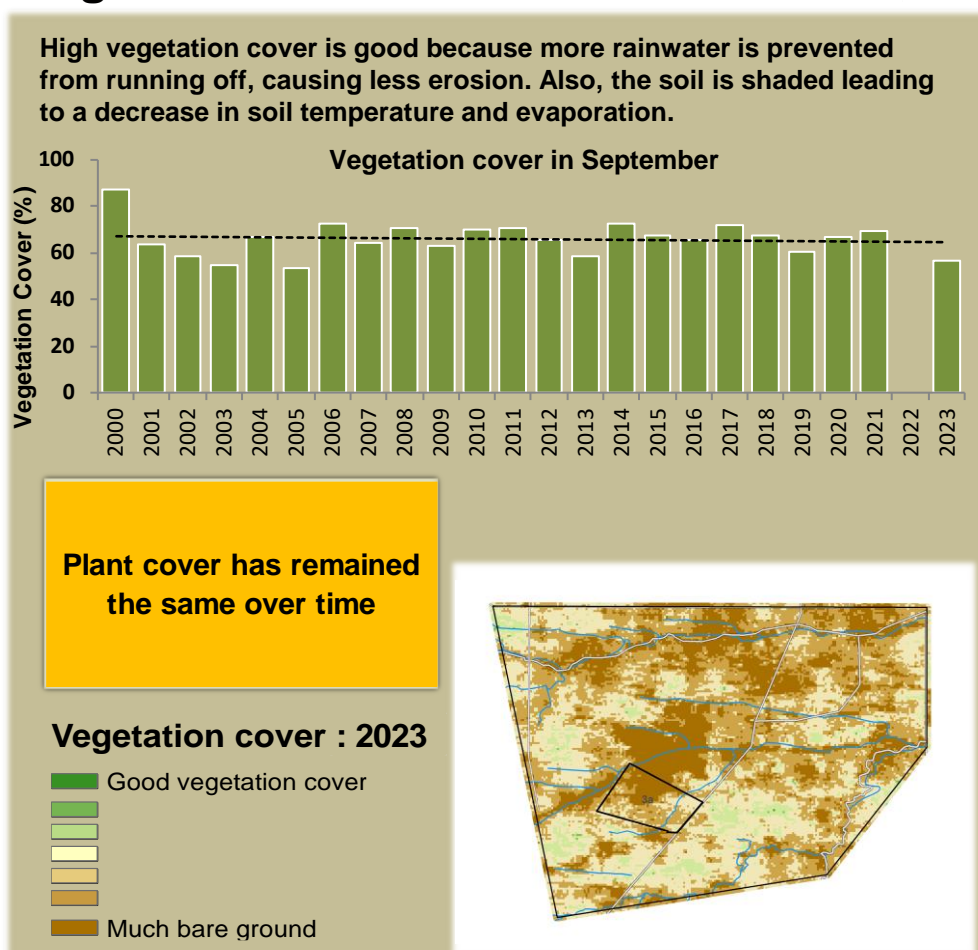

## Adapting in response to the current environmental conditions ...

### Seasonal trends in rainfall and vegetation (2023 / 2024 Season)

### Vegetation cover trend (2000 - 2023)

### Vegetation productivity (February to April) 2024