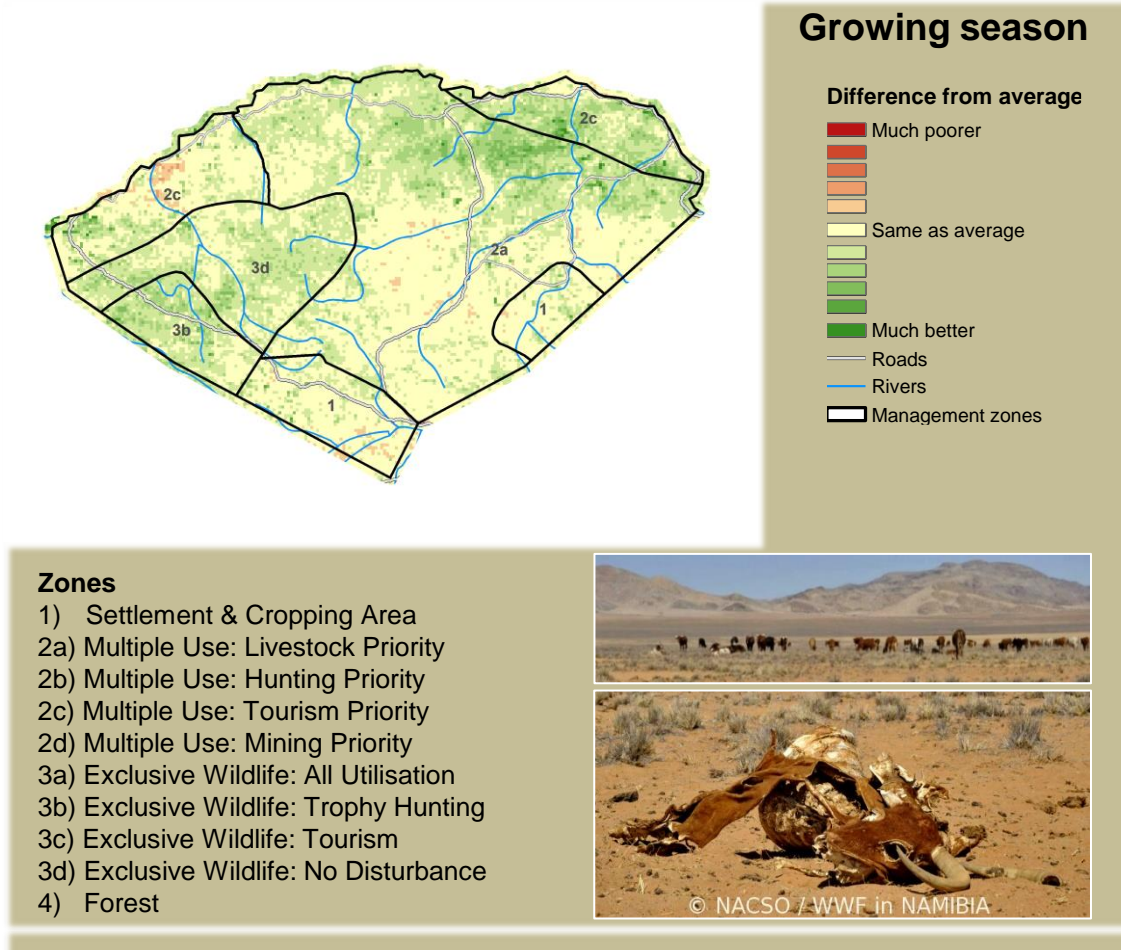

## Seasonal trends in rainfall and vegetation (2023 / 2024 Season)

## Vegetation cover trend (2000 - 2023)

## Vegetation productivity (February to April) 2024

## Forage availability

Climate and vegetation patterns assist in our understanding of the status of wildlife and livestock in the conservancy for the effective management of these resources.