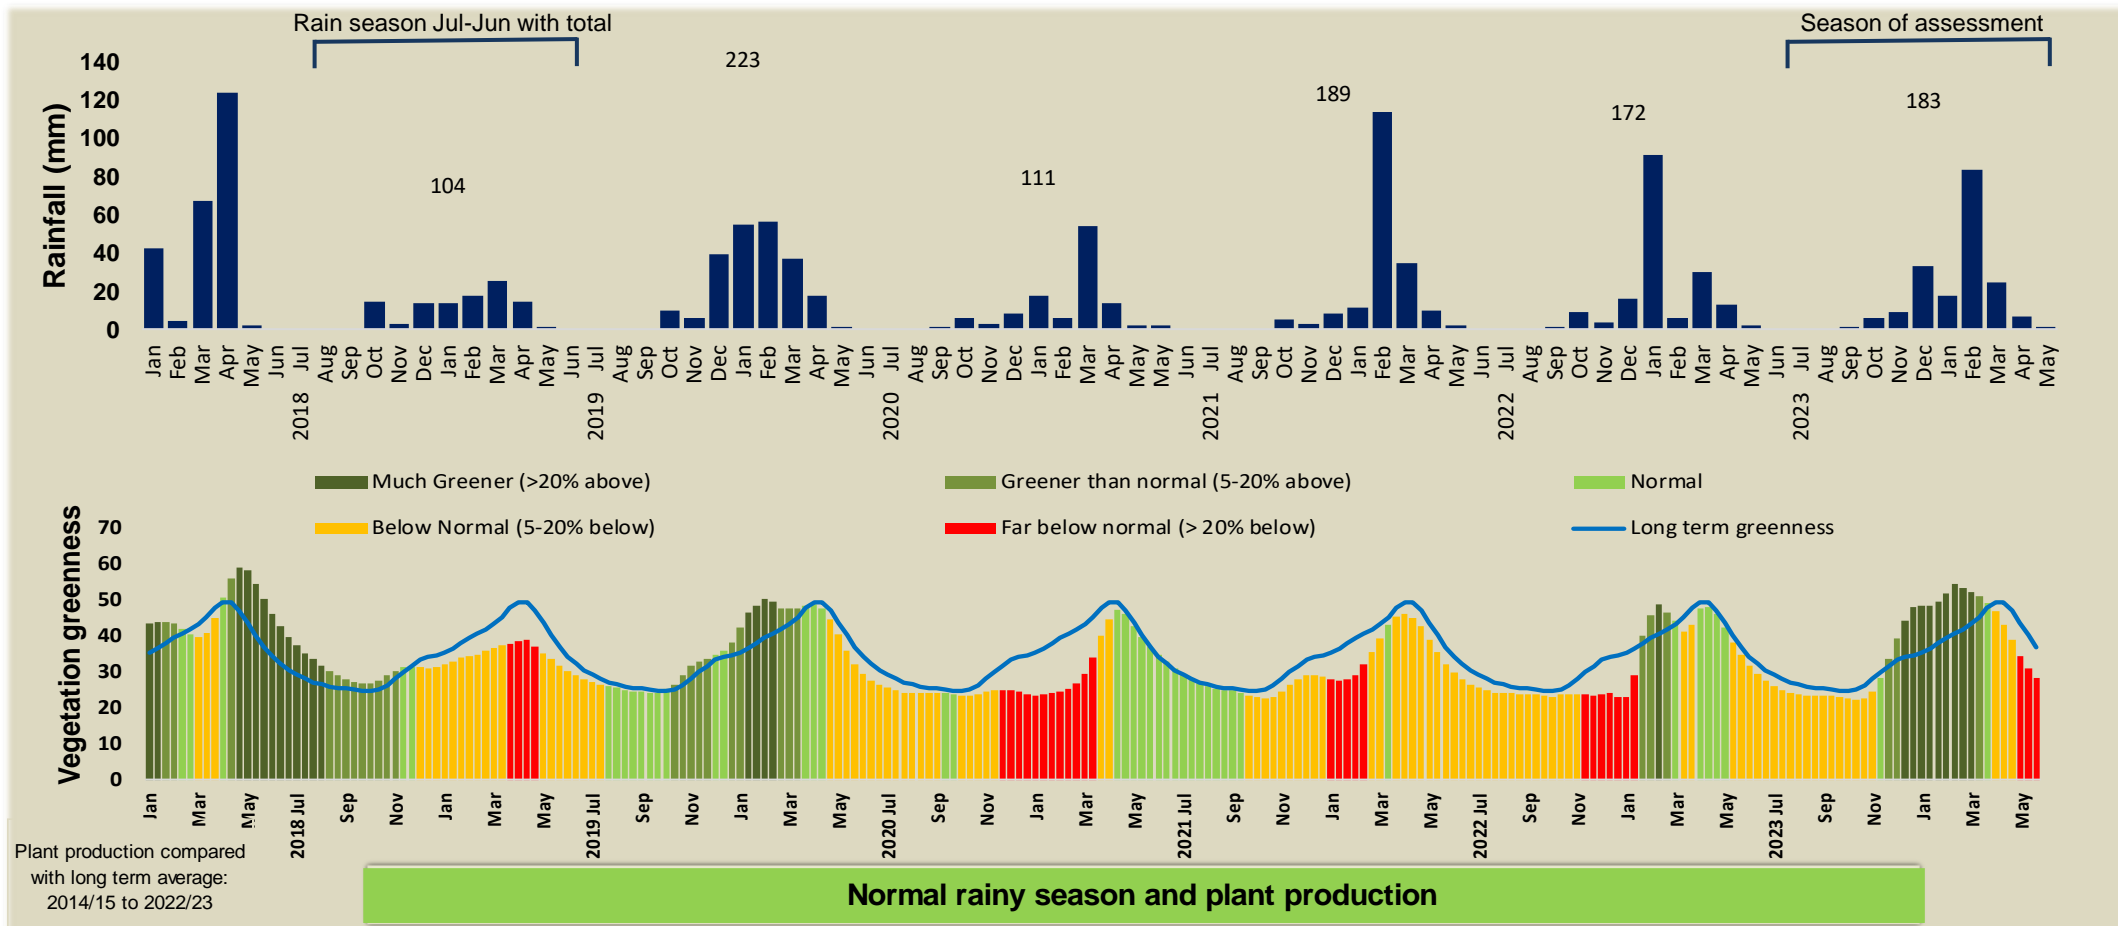

Adapting in response to the current environmental conditions ...

## Seasonal trends in rainfall and vegetation (2023 / 2024 Season)

## Vegetation cover trend (2000 - 2023)

## Vegetation productivity (February to April) 2024