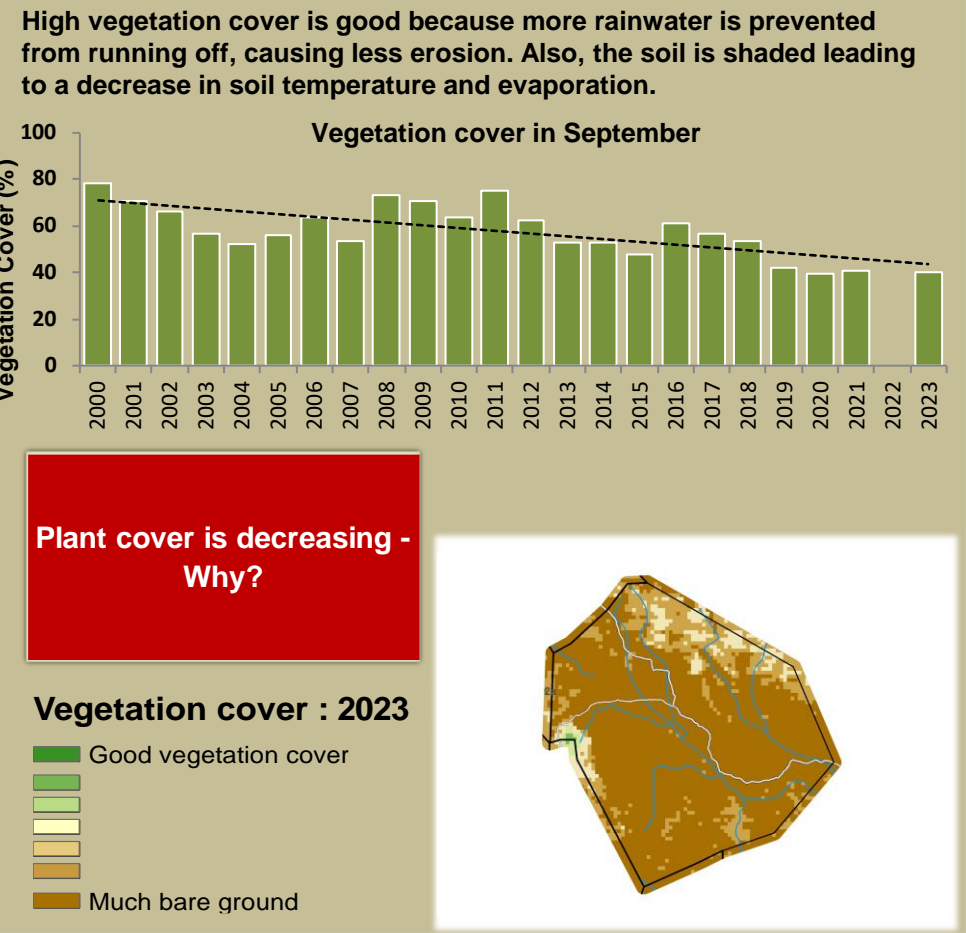

Adapting in response to the current environmental conditions ...

Seasonal trends in rainfall and vegetation (2023 / 2024 Season)

Vegetation cover trend (2000 - 2023)

Vegetation productivity (February to April) 2024

Fire management

Forage availability

Climate and vegetation patterns assist in our understanding of the status of wildlife and livestock in the conservancy for the effective management of these resources.