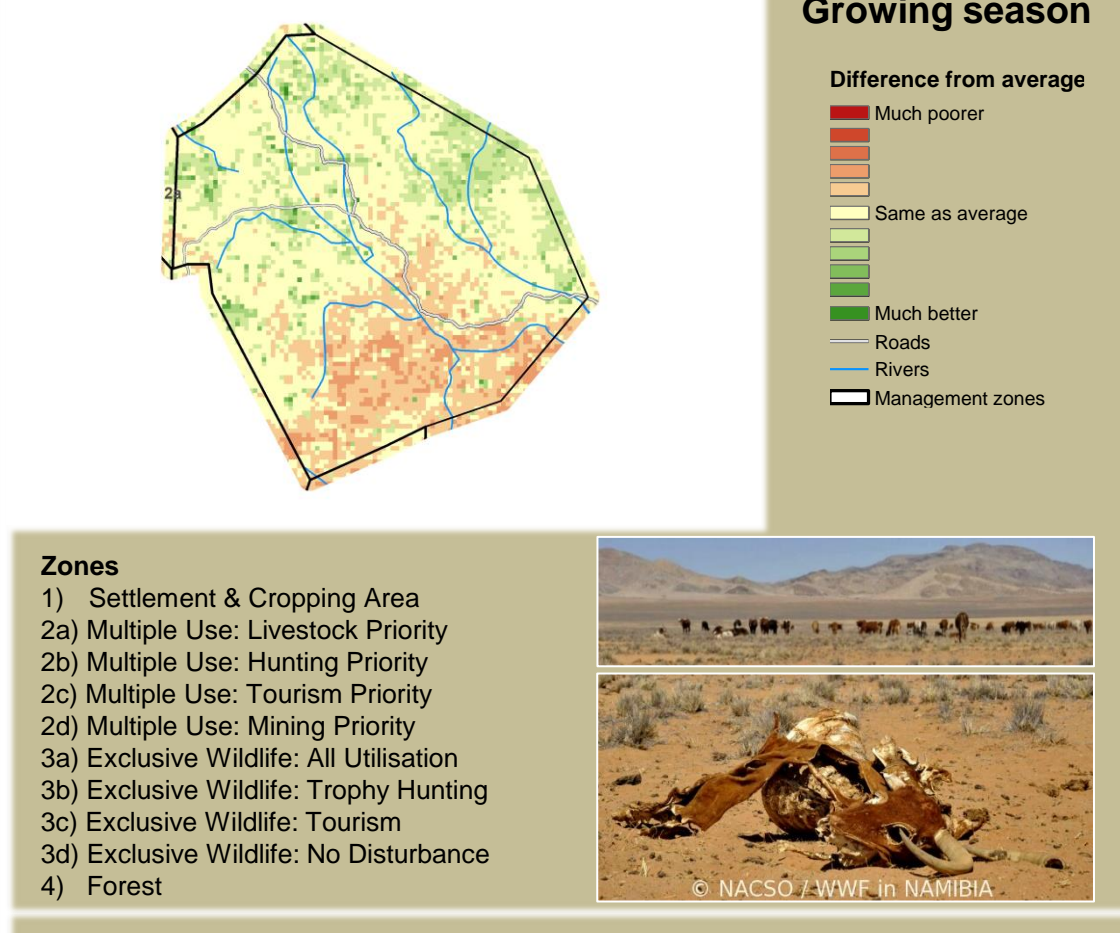

Adapting in response to the current environmental conditions ...

Seasonal trends in rainfall and vegetation (2023 / 2024 Season)

Vegetation cover trend (2000 - 2023)

Vegetation productivity (February to April) 2024

Fire management

Forage availability

Climate and vegetation patterns assist in our understanding of the status of wildlife and livestock in the conservancy for the effective management of these resources.