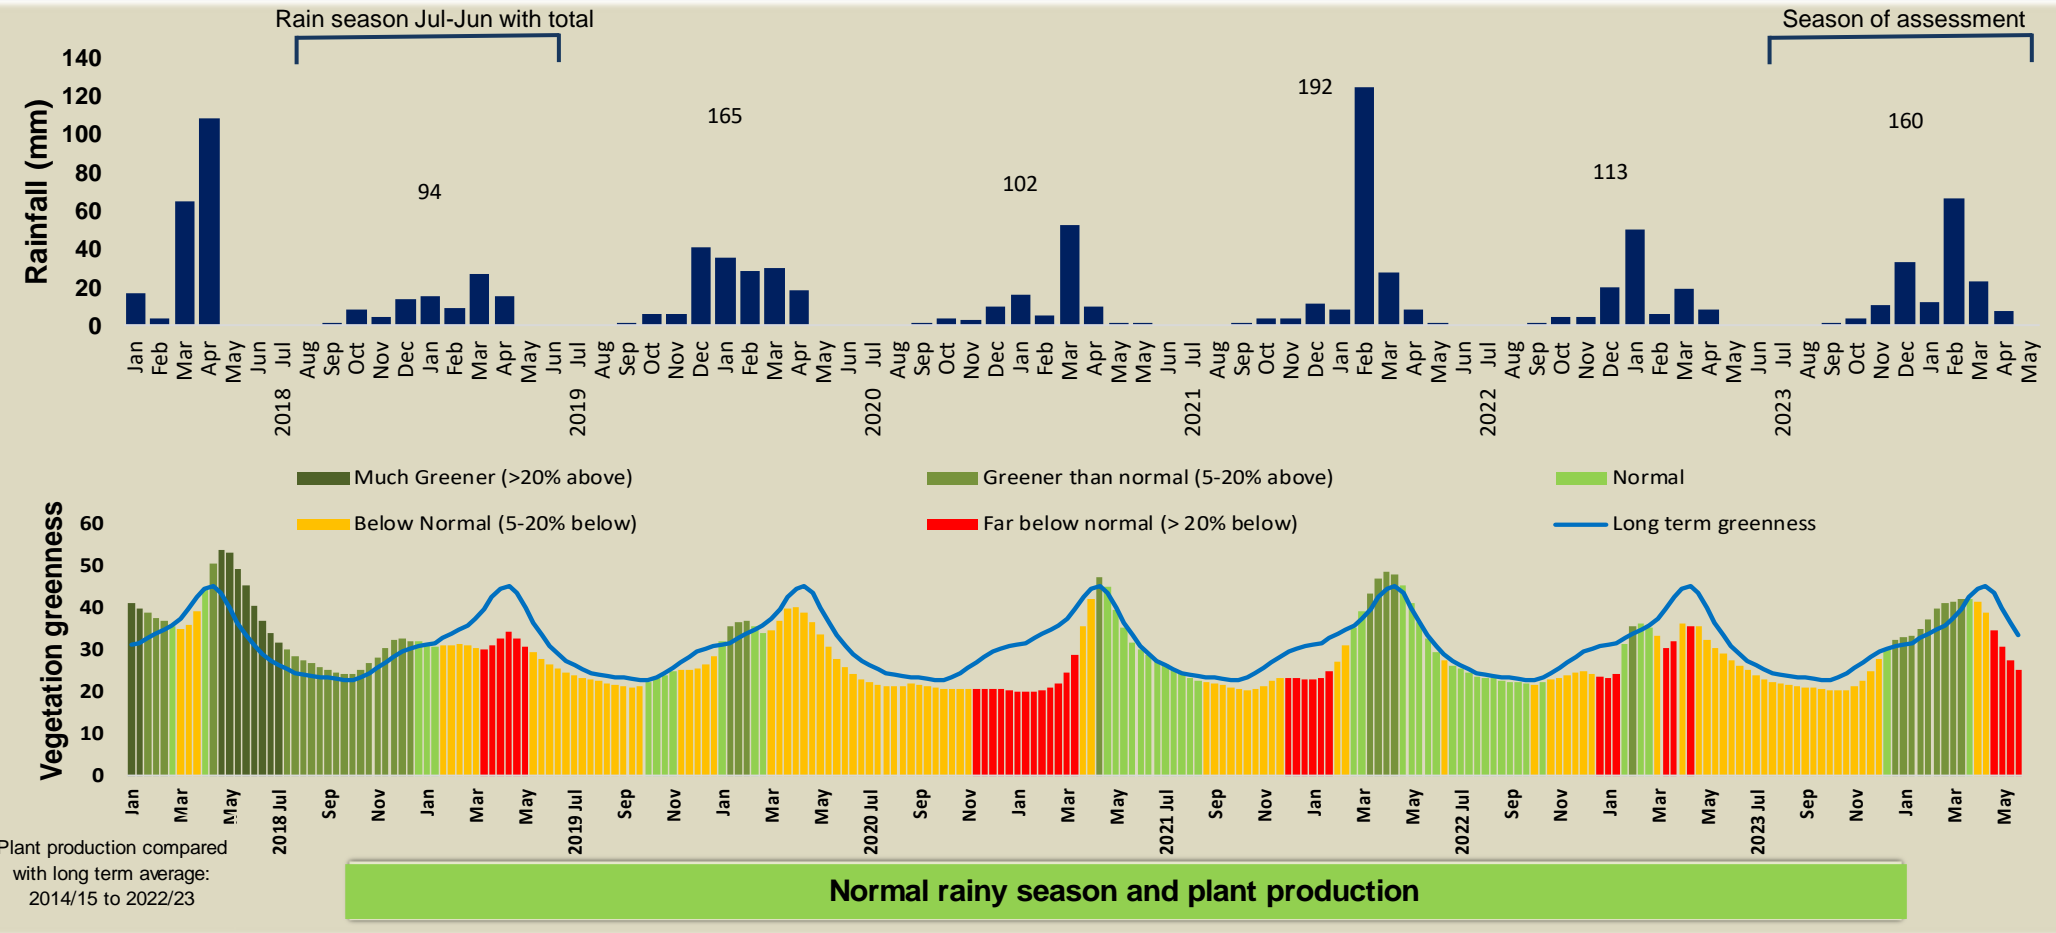

Adapting in response to the current environmental conditions ...

Seasonal trends in rainfall and vegetation (2023 / 2024 Season)

Vegetation cover trend (2000 - 2023)

Vegetation productivity (February to April) 2024

Fire management

Forage availability

Climate and vegetation patterns assist in our understanding of the status of wildlife and livestock in the conservancy for the effective management of these resources.