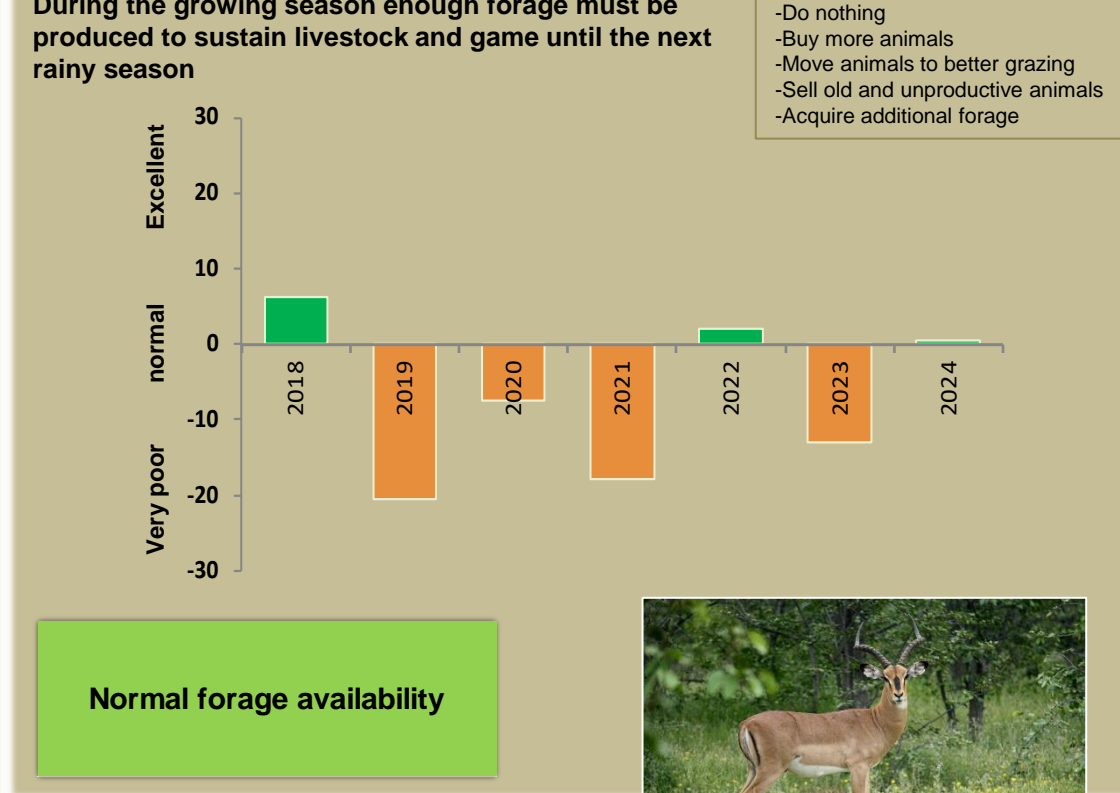

Adapting in response to the current environmental conditions ...

Seasonal trends in rainfall and vegetation (2023 / 2024 Season)

Vegetation cover trend (2000 - 2023)

Vegetation productivity (February to April) 2024

Fire management

Forage availability

Climate and vegetation patterns assist in our understanding of the status of wildlife and livestock in the conservancy for the effective management of these resources.