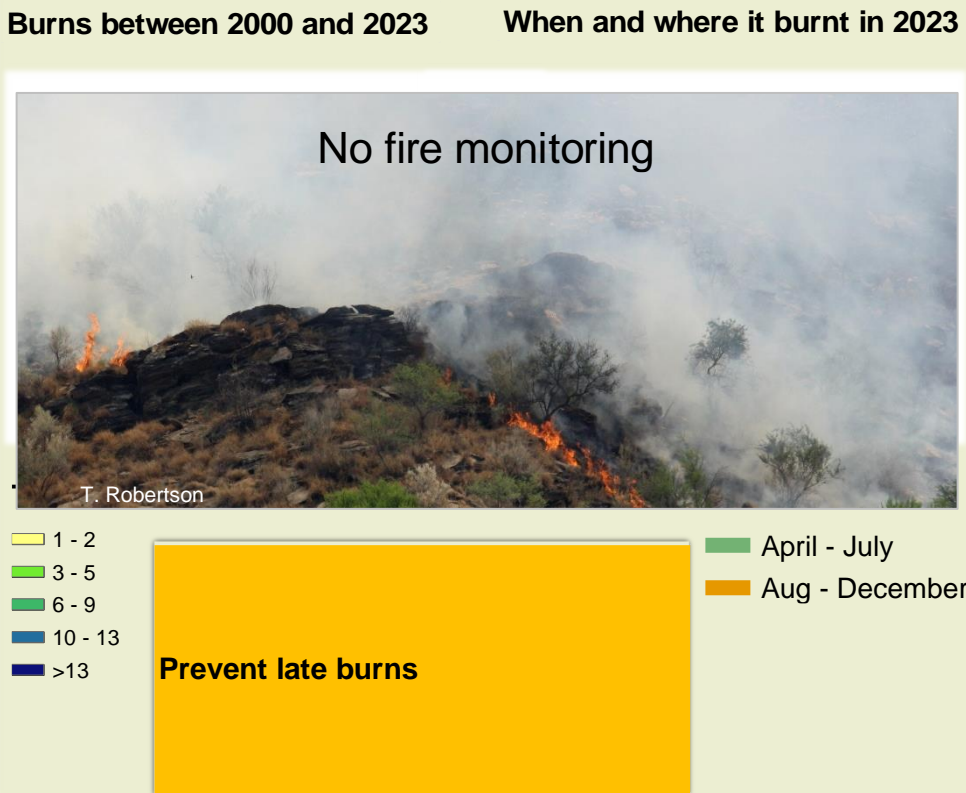

Adapting in response to the current environmental conditions ...

Seasonal trends in rainfall and vegetation (2023 / 2024 Season)

Vegetation cover trend (2000 - 2023)

Vegetation productivity (February to April) 2024

Fire management

Forage availability

Climate and vegetation patterns assist in our understanding of the status of wildlife and livestock in the conservancy for the effective management of these resources.