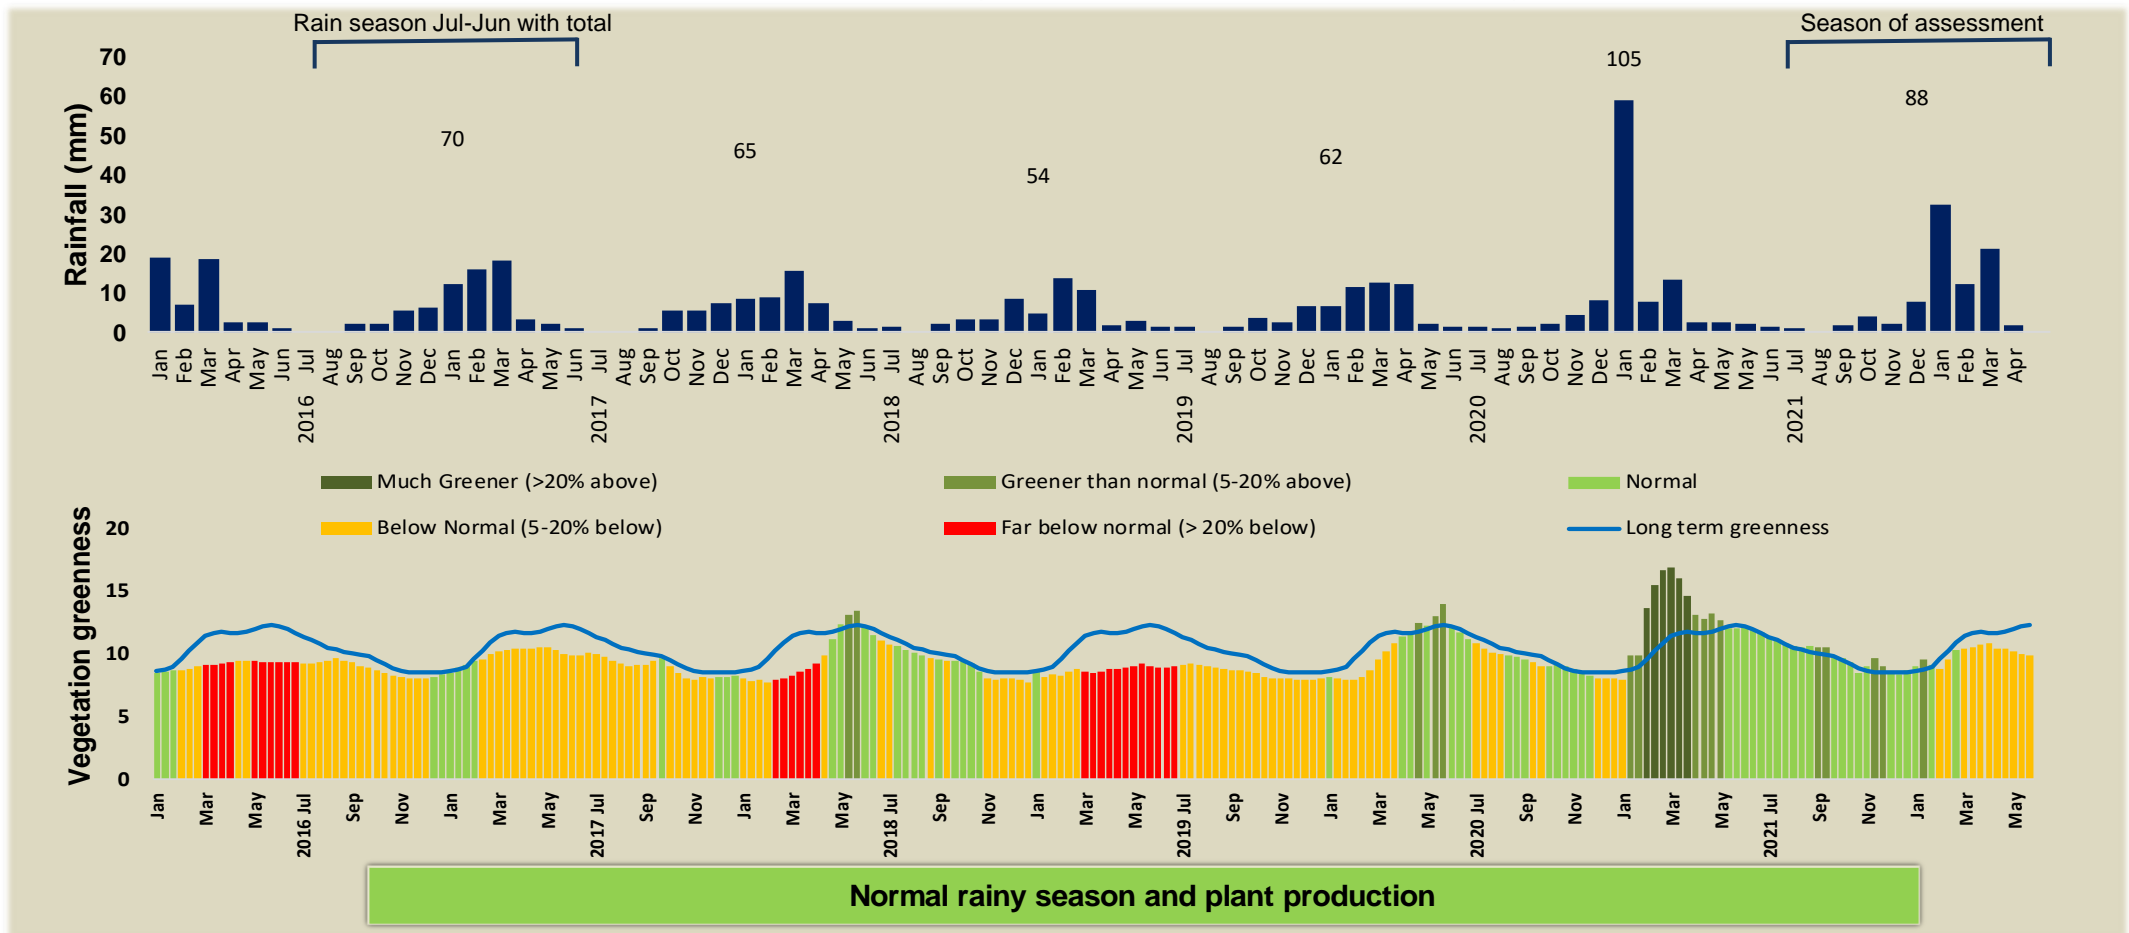

Adapting in response to the current environmental conditions ...

Seasonal trends in rainfall and vegetation (2021 / 2022 Season)

Vegetation cover trend (2000 - 2021)

Vegetation productivity (February to April) 2022

Fire management

Forage availability

Climate and vegetation patterns assist in our understanding of the status of wildlife and livestock in the conservancy for the effective management of these resources.