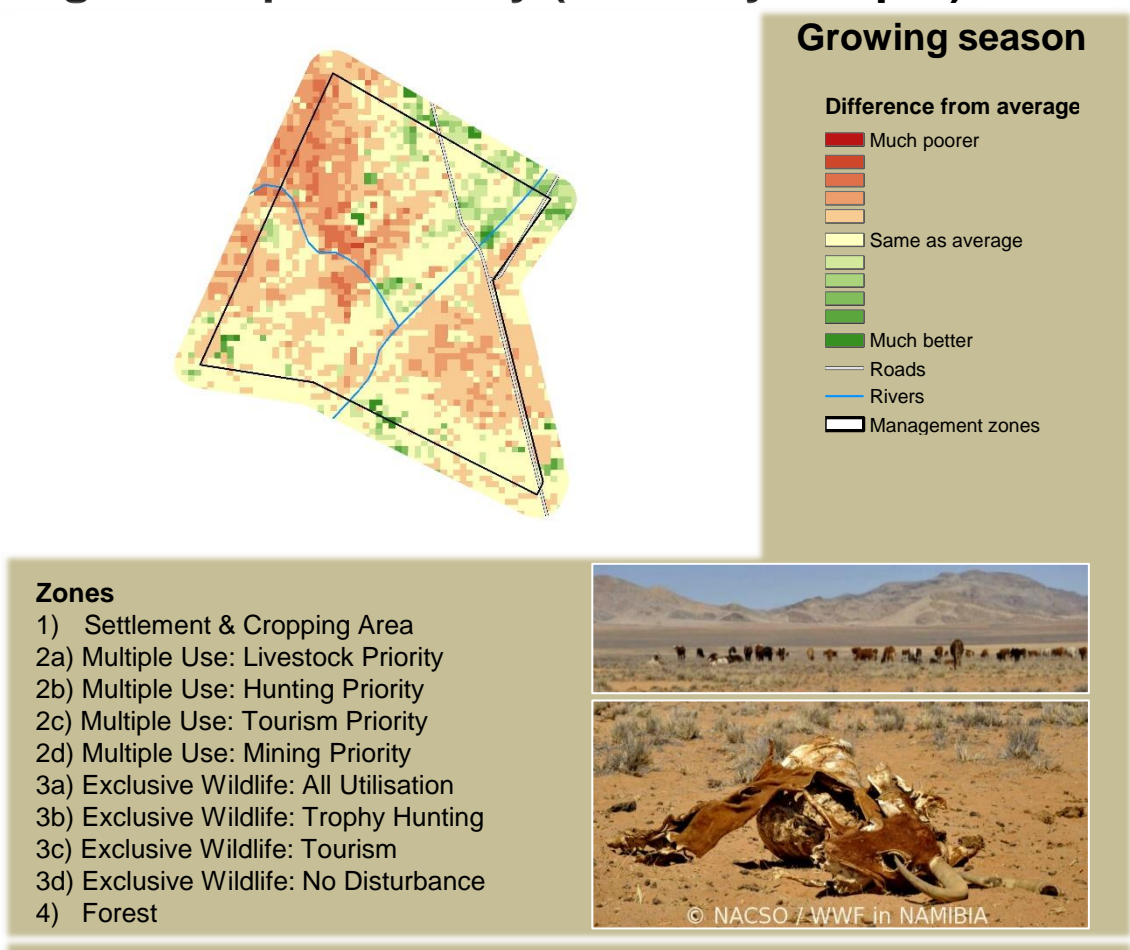

Adapting in response to the current environmental conditions ...

Seasonal trends in rainfall and vegetation (2021 / 2022 Season)

Vegetation cover trend (2000 - 2021)

Vegetation productivity (February to April) 2022

Fire management

Forage availability

Climate and vegetation patterns assist in our understanding of the status of wildlife and livestock in the conservancy for the effective management of these resources.