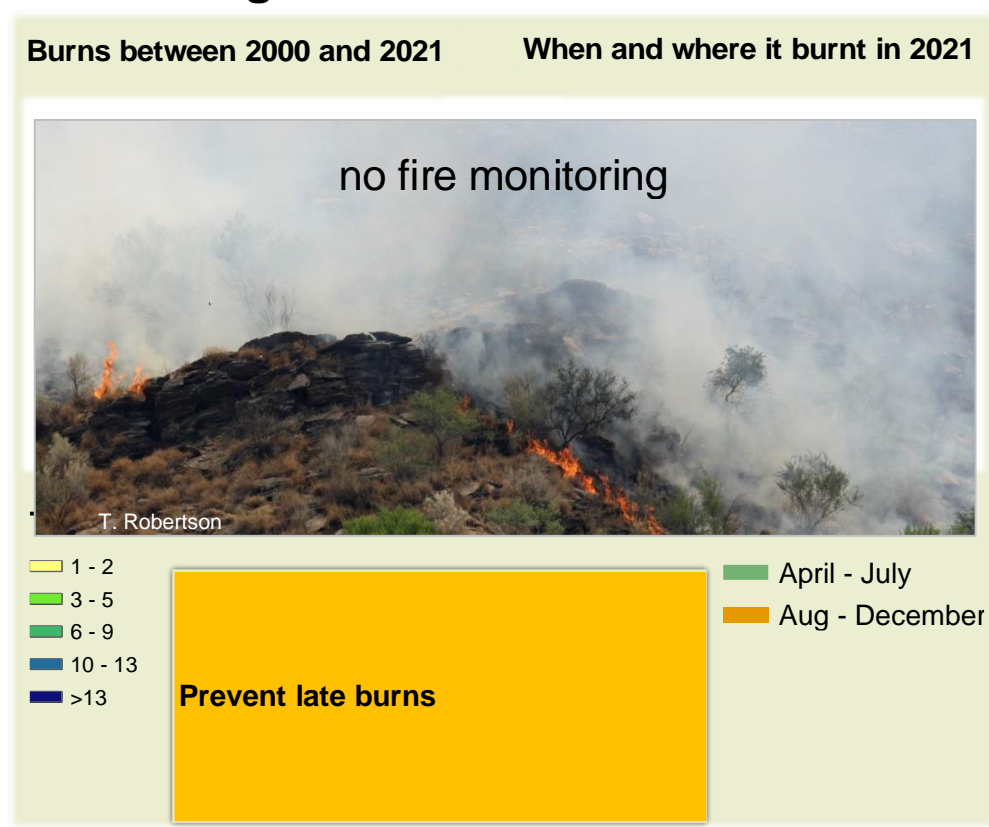

Adapting in response to the current environmental conditions ...

Seasonal trends in rainfall and vegetation (2021 / 2022 Season)

Vegetation cover trend (2000 - 2021)

Vegetation productivity (February to April) 2022

Fire management

Forage availability

Climate and vegetation patterns assist in our understanding of the status of wildlife and livestock in the conservancy for the effective management of these resources.