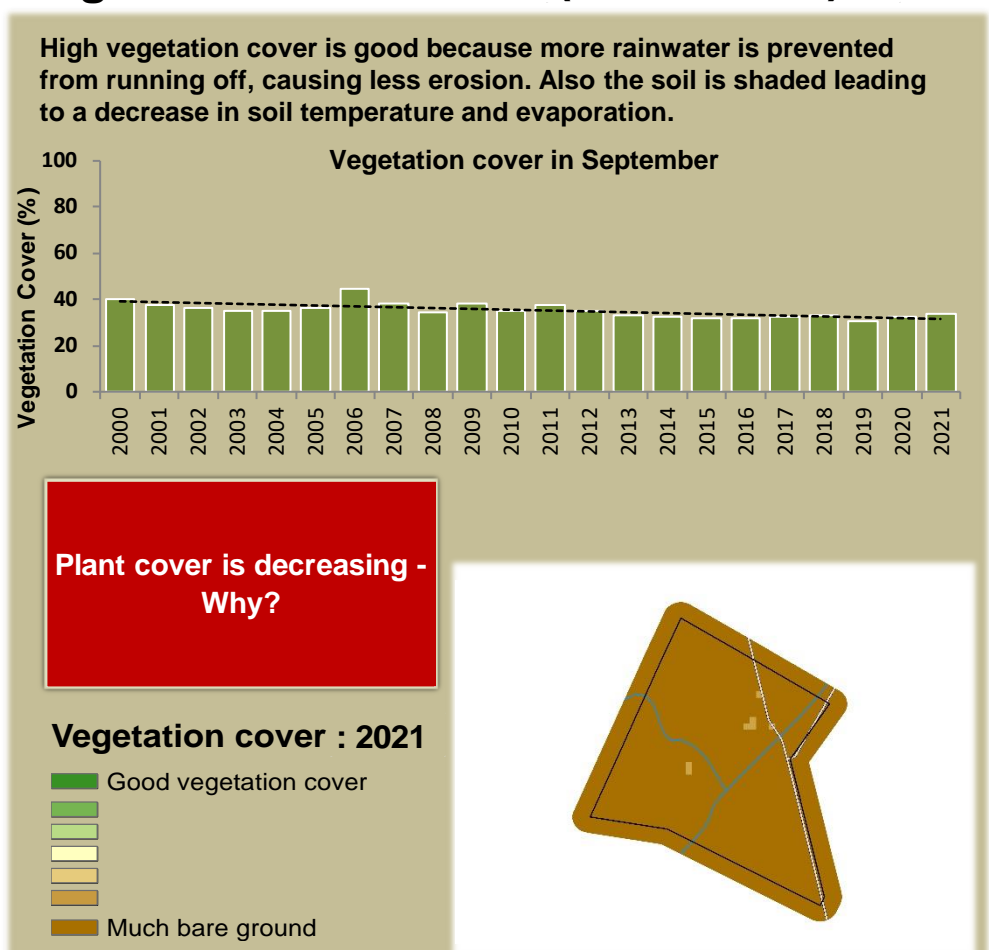

Adapting in response to the current environmental conditions ...

Seasonal trends in rainfall and vegetation (2021 / 2022 Season)

Vegetation cover trend (2000 - 2021)

Vegetation productivity (February to April) 2022

Fire management

Forage availability

Climate and vegetation patterns assist in our understanding of the status of wildlife and livestock in the conservancy for the effective management of these resources.