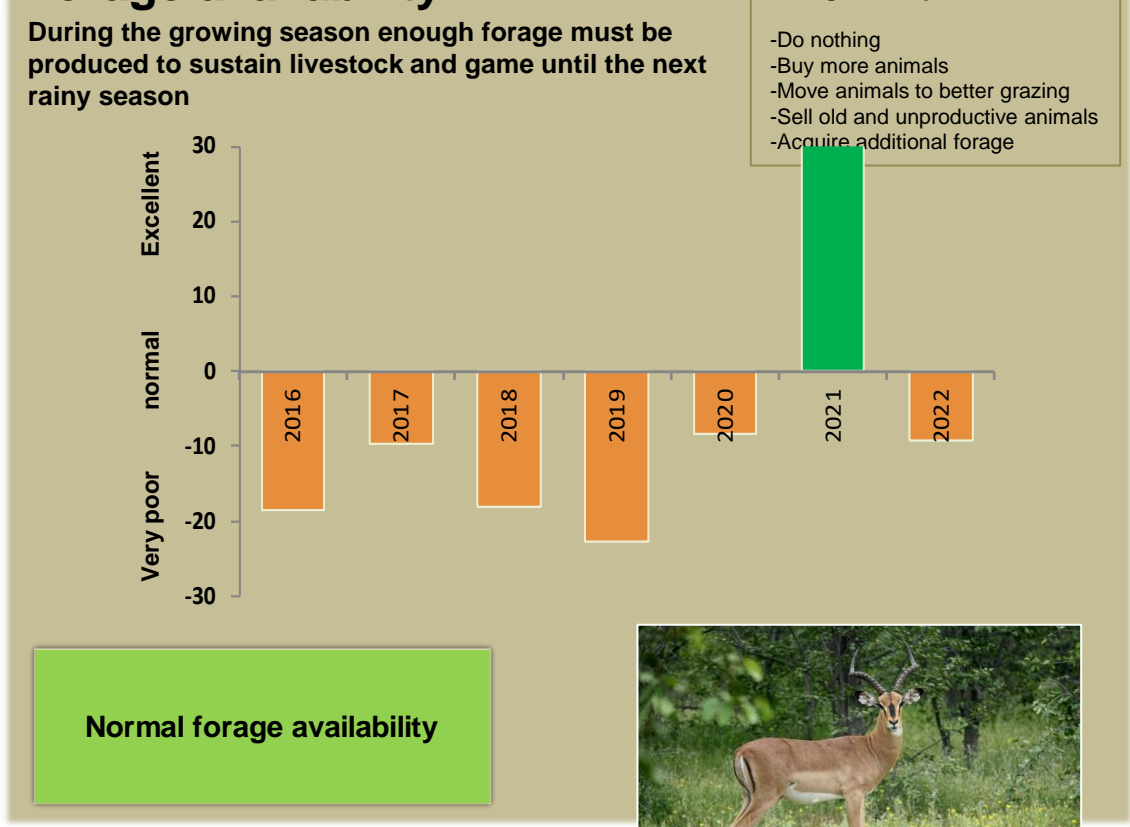

Adapting in response to the current environmental conditions ...

Seasonal trends in rainfall and vegetation (2021 / 2022 Season)

Vegetation cover trend (2000 - 2021)

Vegetation productivity (February to April) 2022

Fire management

Forage availability

Climate and vegetation patterns assist in our understanding of the status of wildlife and livestock in the conservancy for the effective management of these resources.