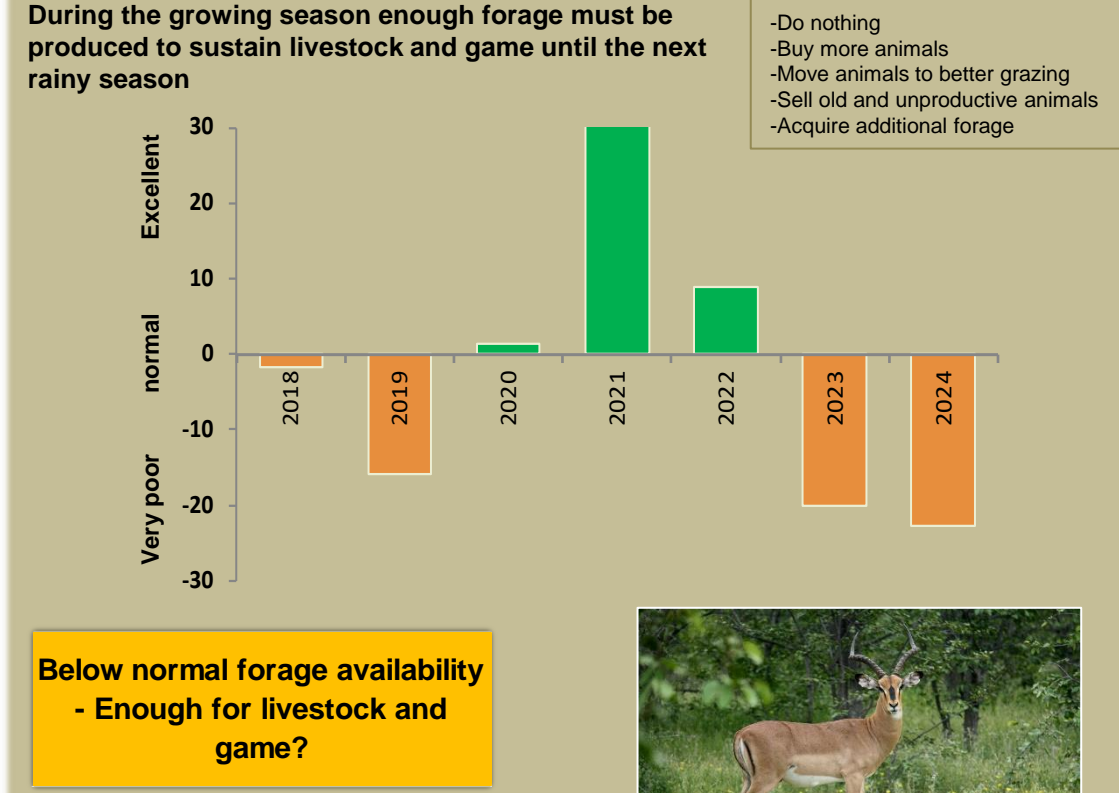

!Gawachab Climate and Vegetation Report

Adapting in response to the current environmental conditions ...

Seasonal trends in rainfall and vegetation (2023 / 2024 Season)

Vegetation cover trend (2000 - 2023)

Vegetation productivity (February to April) 2024

Fire management

Forage availability

Climate and vegetation patterns assist in our understanding of the status of wildlife and livestock in the conservancy for the effective management of these resources.