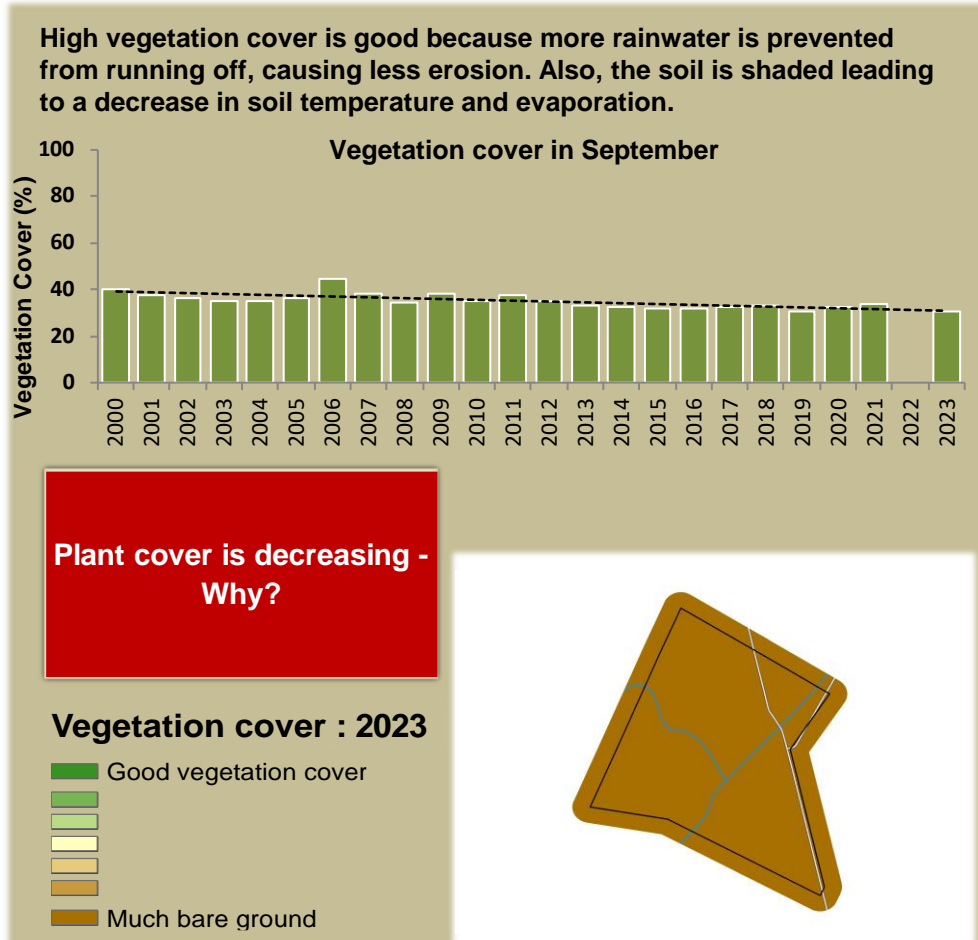

!Gawachab Climate and Vegetation Report

Adapting in response to the current environmental conditions ...

Seasonal trends in rainfall and vegetation (2023 / 2024 Season)

Vegetation cover trend (2000 - 2023)

Vegetation productivity (February to April) 2024

Fire management

Forage availability

Climate and vegetation patterns assist in our understanding of the status of wildlife and livestock in the conservancy for the effective management of these resources.