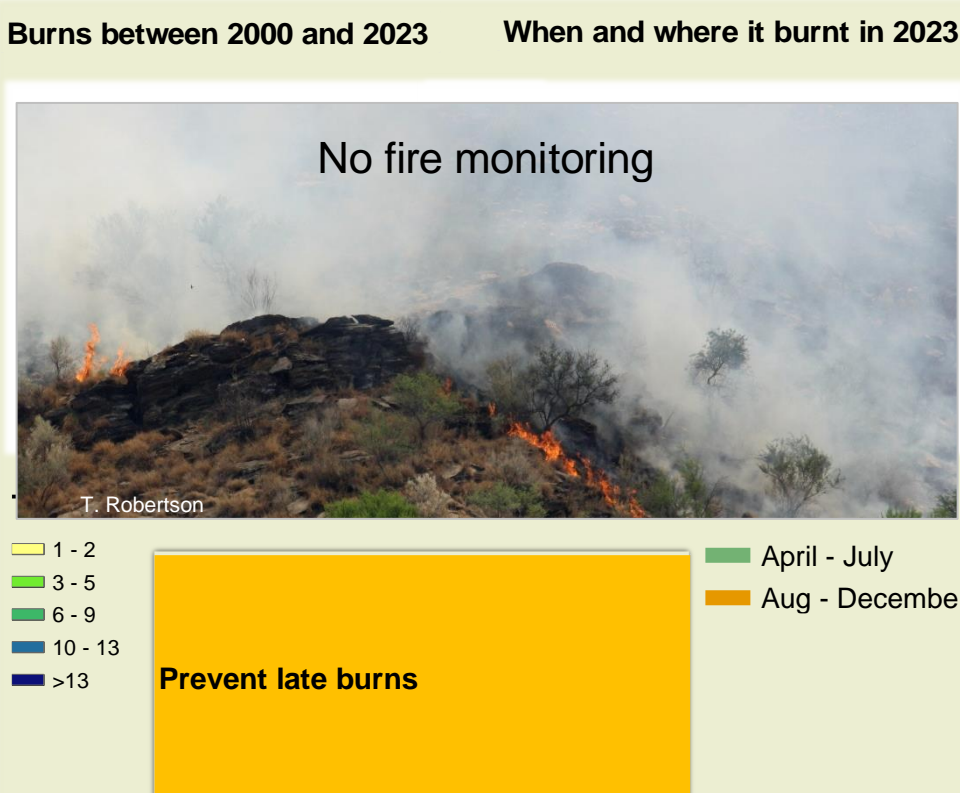

!Gawachab Climate and Vegetation Report

Adapting in response to the current environmental conditions ...

Seasonal trends in rainfall and vegetation (2023 / 2024 Season)

Vegetation cover trend (2000 - 2023)

Vegetation productivity (February to April) 2024

Fire management

Forage availability

Climate and vegetation patterns assist in our understanding of the status of wildlife and livestock in the conservancy for the effective management of these resources.