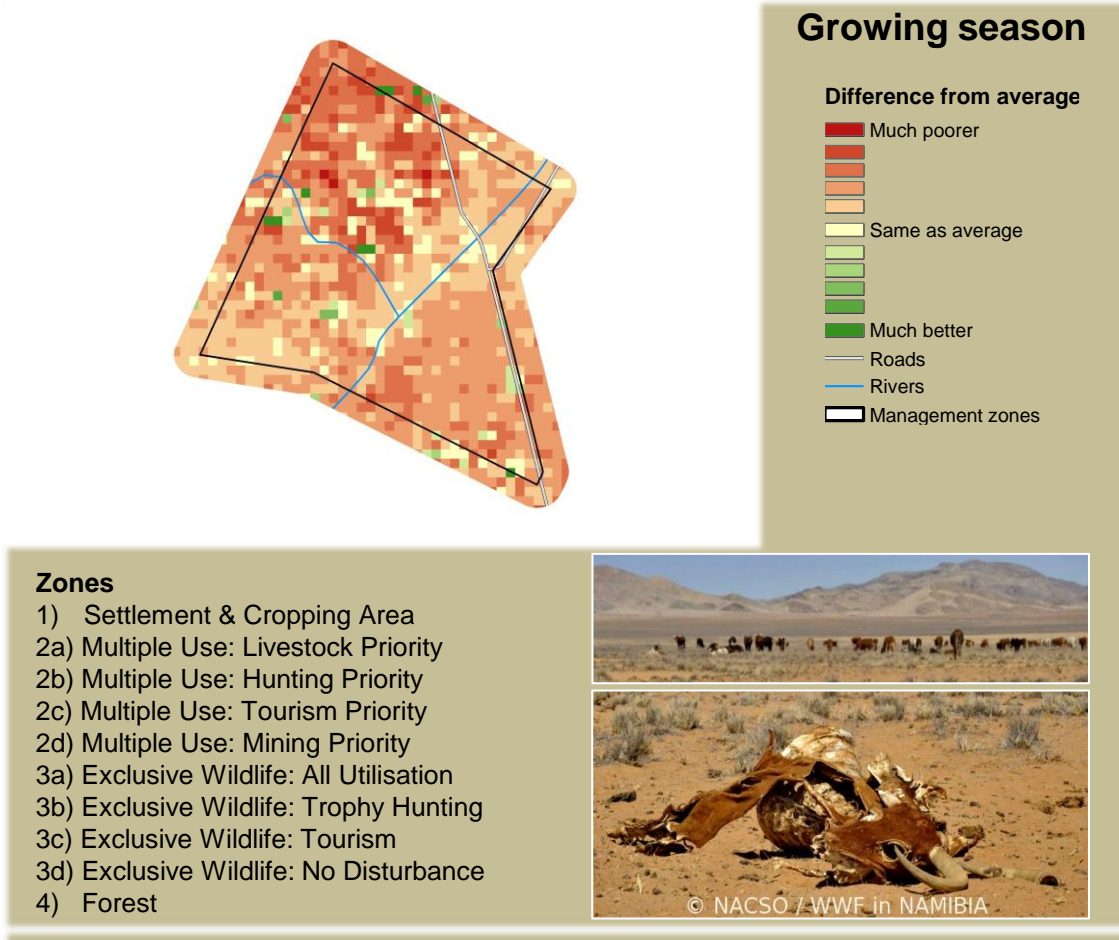

!Gawachab Climate and Vegetation Report

Adapting in response to the current environmental conditions ...

Seasonal trends in rainfall and vegetation (2023 / 2024 Season)

Vegetation cover trend (2000 - 2023)

Vegetation productivity (February to April) 2024

Fire management

Forage availability

Climate and vegetation patterns assist in our understanding of the status of wildlife and livestock in the conservancy for the effective management of these resources.