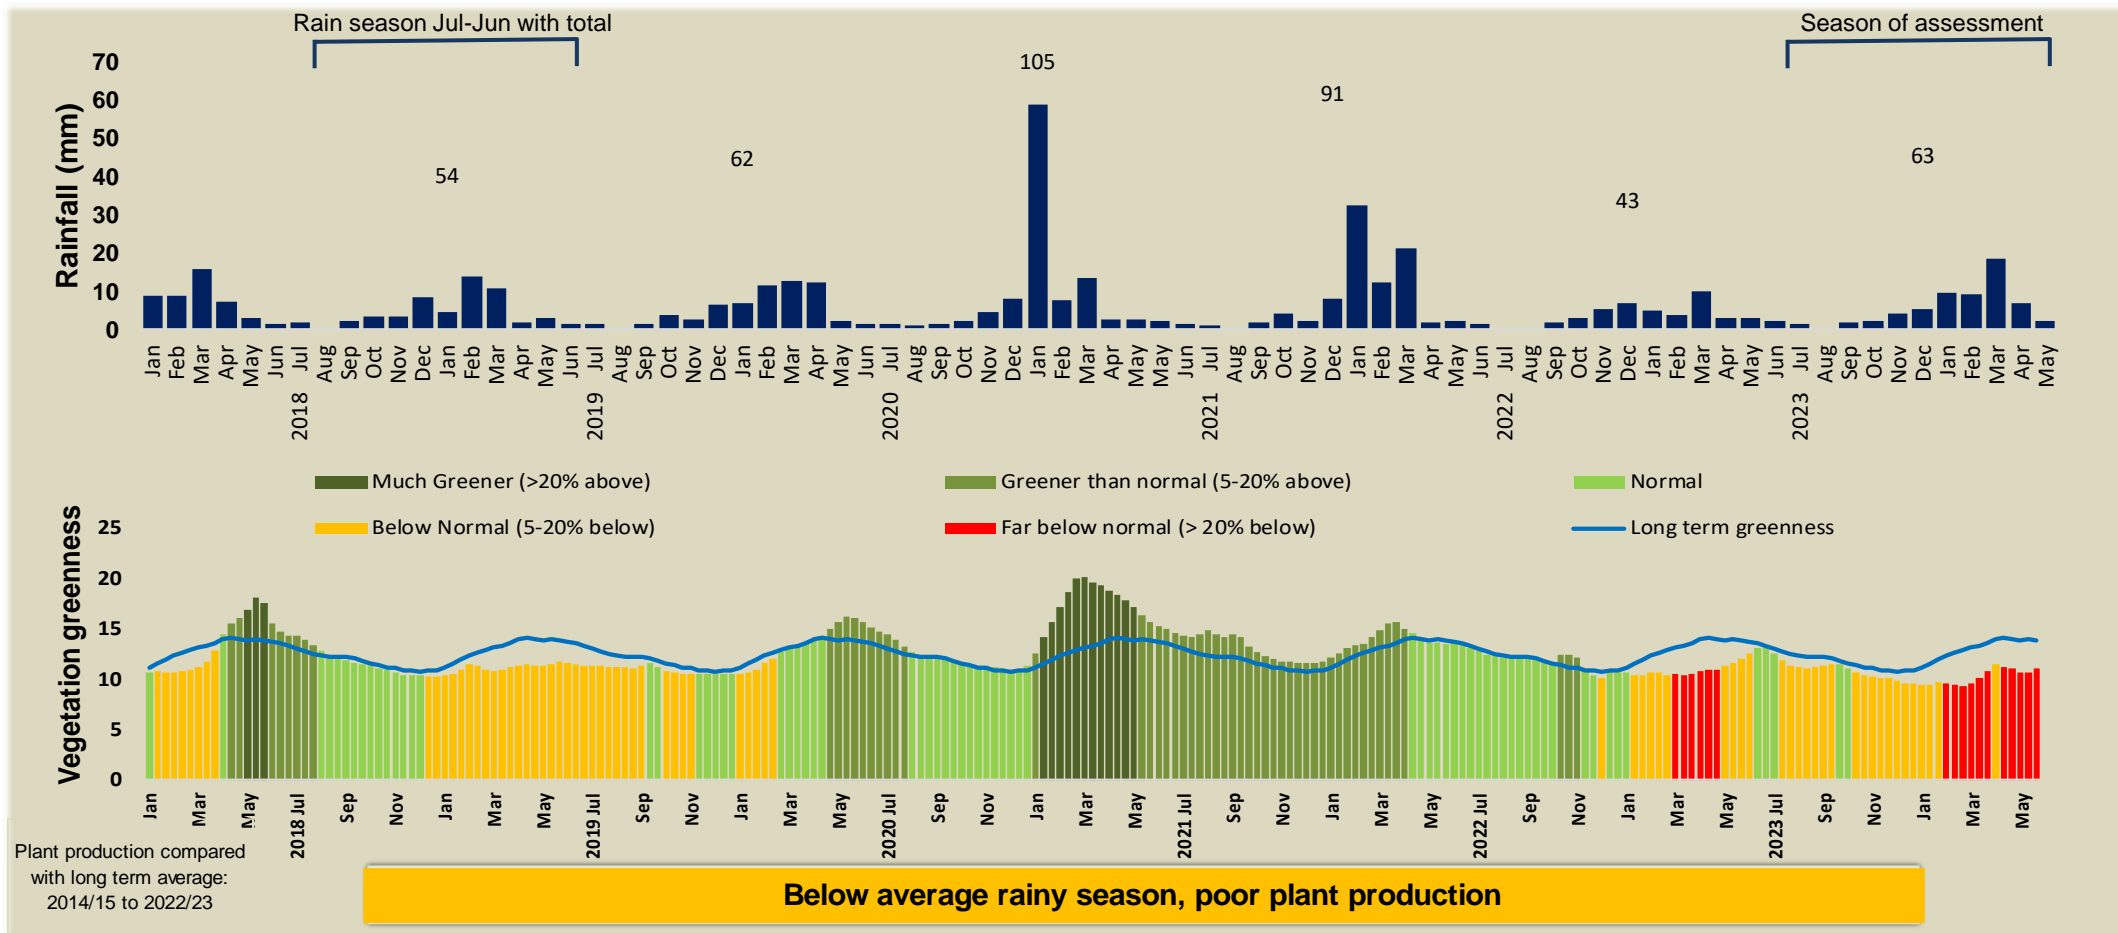

!Gawachab Climate and Vegetation Report

Adapting in response to the current environmental conditions ...

Seasonal trends in rainfall and vegetation (2023 / 2024 Season)

Vegetation cover trend (2000 - 2023)

Vegetation productivity (February to April) 2024

Fire management

Forage availability

Climate and vegetation patterns assist in our understanding of the status of wildlife and livestock in the conservancy for the effective management of these resources.