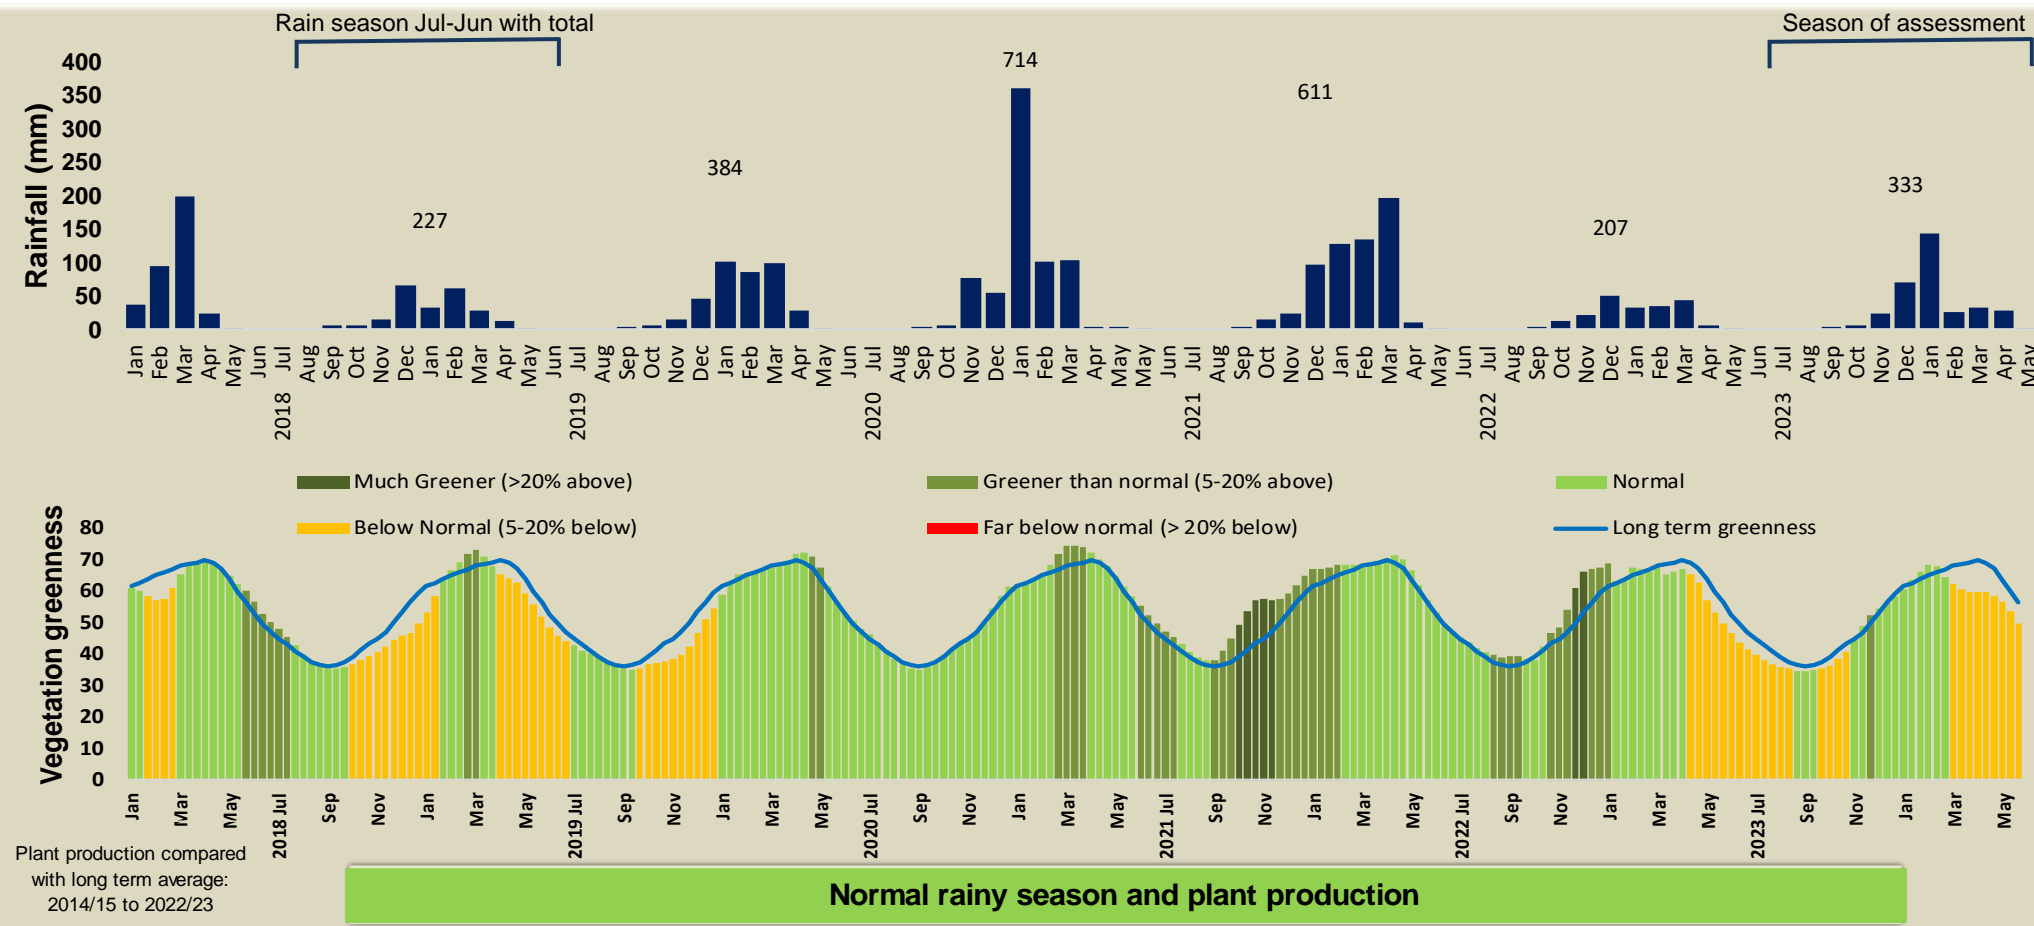

Adapting in response to the current environmental conditions ...

Seasonal trends in rainfall and vegetation (2023 / 2024 Season)

Vegetation cover trend (2000 - 2023)

Vegetation productivity (February to April) 2024

Fire management

Forage availability

Climate and vegetation patterns assist in our understanding of the status of wildlife and livestock in the conservancy for the effective management of these resources.