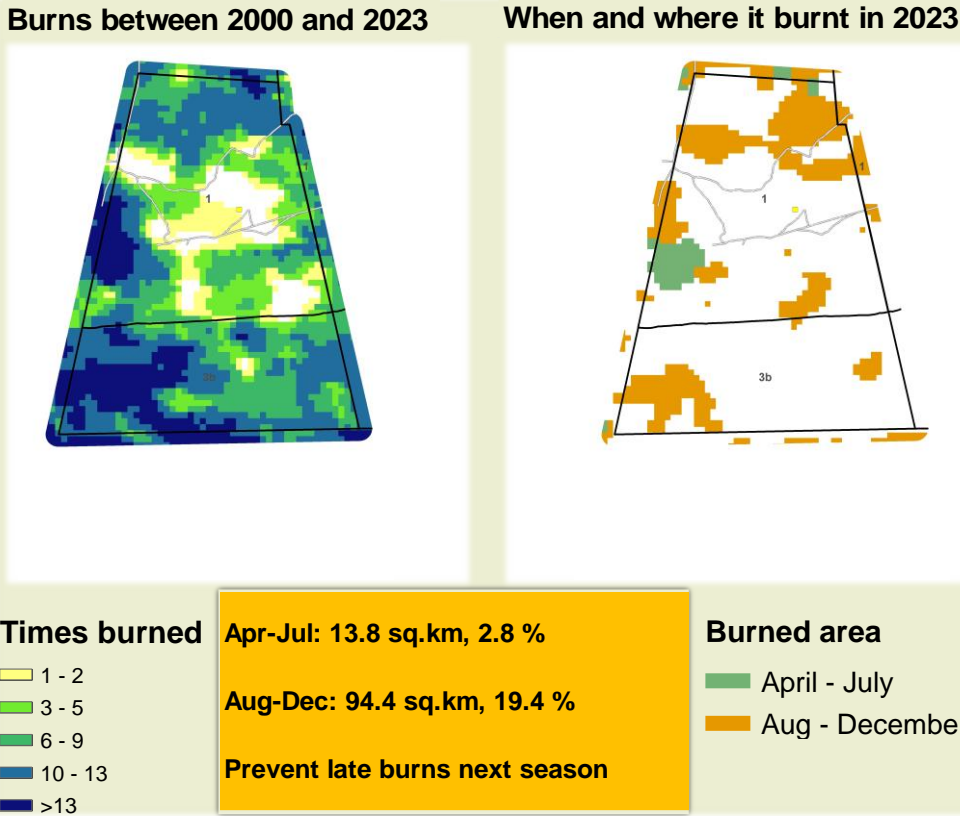

Adapting in response to the current environmental conditions ...

Seasonal trends in rainfall and vegetation (2023 / 2024 Season)

Vegetation cover trend (2000 - 2023)

Vegetation productivity (February to April) 2024

Fire management

Forage availability

Climate and vegetation patterns assist in our understanding of the status of wildlife and livestock in the conservancy for the effective management of these resources.