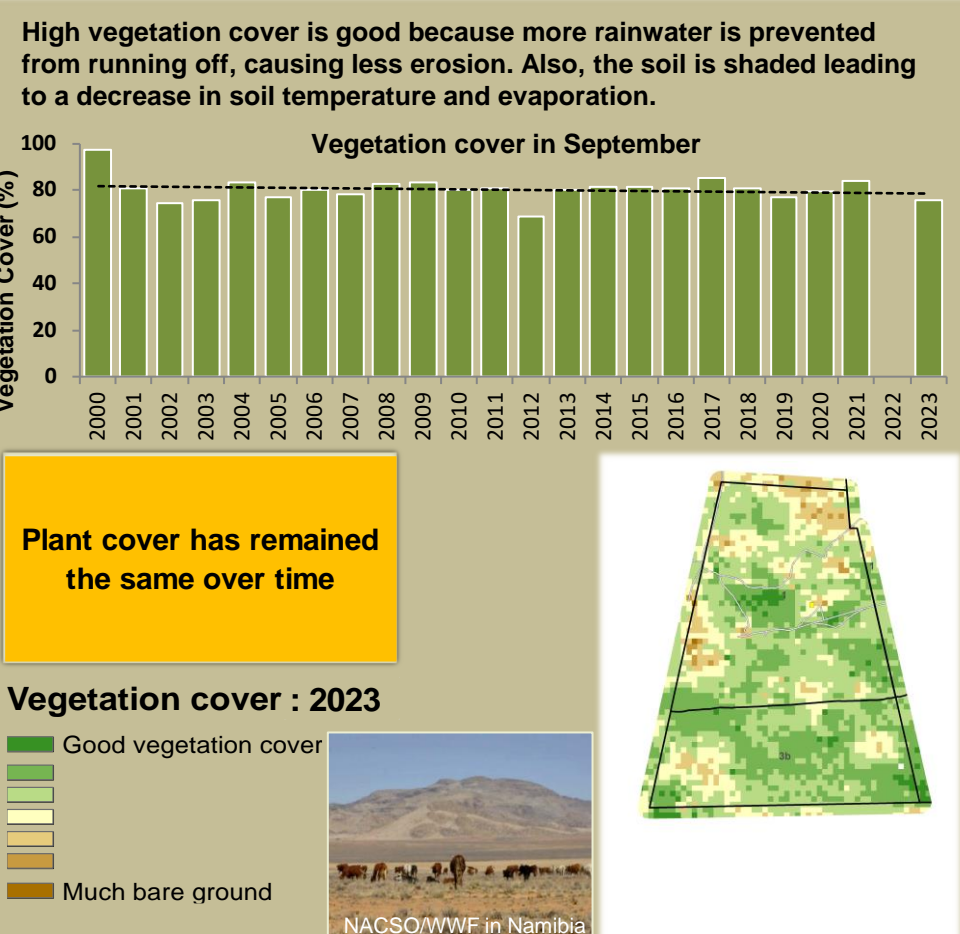

Adapting in response to the current environmental conditions ...

Seasonal trends in rainfall and vegetation (2023 / 2024 Season)

Vegetation cover trend (2000 - 2023)

Vegetation productivity (February to April) 2024

Fire management

Forage availability

Climate and vegetation patterns assist in our understanding of the status of wildlife and livestock in the conservancy for the effective management of these resources.