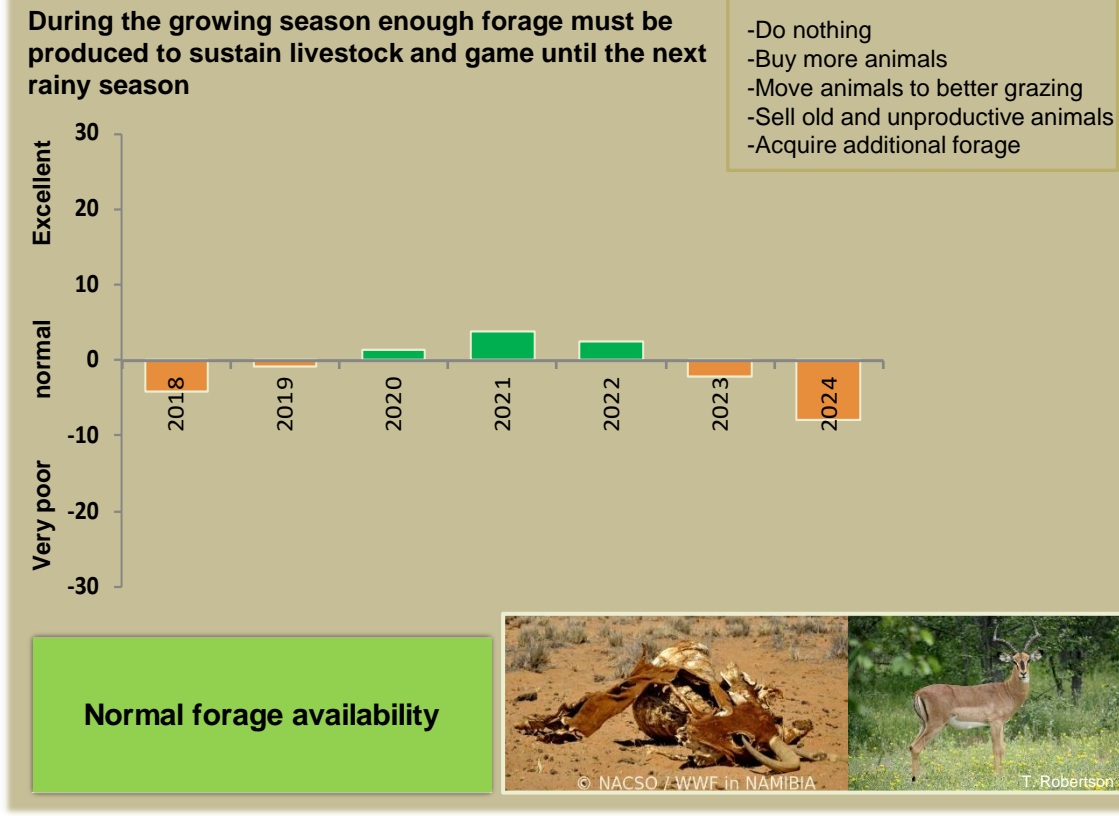

Adapting in response to the current environmental conditions ...

Seasonal trends in rainfall and vegetation (2023 / 2024 Season)

Vegetation cover trend (2000 - 2023)

Vegetation productivity (February to April) 2024

Fire management

Forage availability

Climate and vegetation patterns assist in our understanding of the status of wildlife and livestock in the conservancy for the effective management of these resources.