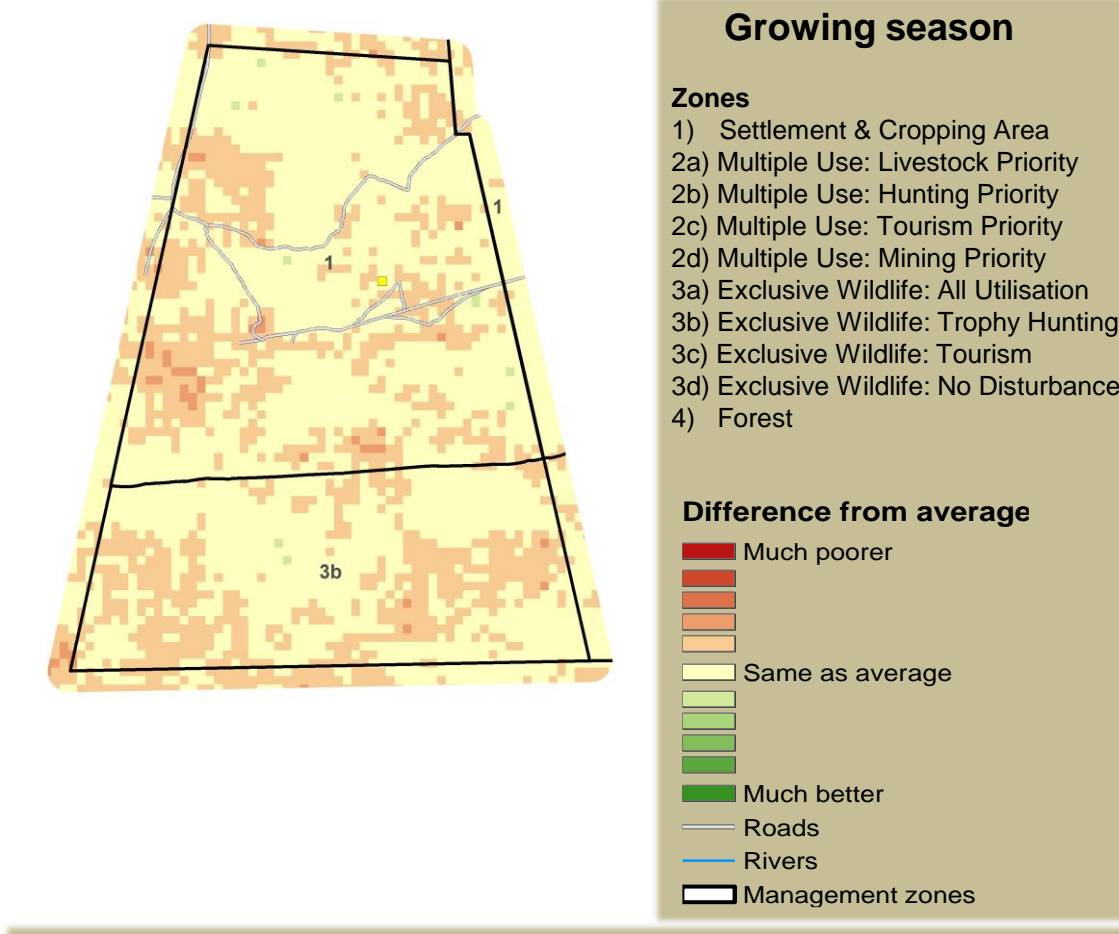

Adapting in response to the current environmental conditions ...

Seasonal trends in rainfall and vegetation (2023 / 2024 Season)

Vegetation cover trend (2000 - 2023)

Vegetation productivity (February to April) 2024

Fire management

Forage availability

Climate and vegetation patterns assist in our understanding of the status of wildlife and livestock in the conservancy for the effective management of these resources.