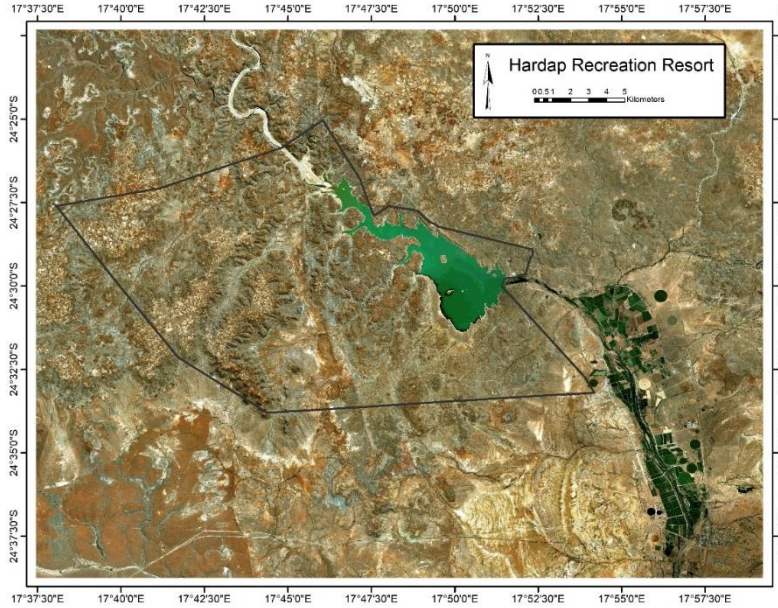

GAME COUNTS IN HARDAP GAME PARK

June 2023

Population Estimates

Species	Estimate	Lower 95% CL	Upper 95% CL	Model
Gemsbok	237	127	441	HN
Kudu	-	-	-	-
Ostrich	-	-	-	-
Springbok	628	276	1,432	HN
Hartmann's Zebra	62	29	182	U

Estimates were calculated using DISTANCE. Model selection: U = uniform key; HN = half normal

Animals seen in this count:

Total Route km	96
Number of routes	2
Total area (km ²)	243

Count area
23,800 ha

Species	Total	Route 1	Route 2
Baboon	12		12
Gemsbok	63	25	38
Jackal	1		1
Klipspringer	0		
Kudu	1		1
Ostrich	2		2
Springbok	107	14	93
Steenbok	8	3	5
Warthog	0		
Hartmann's Zebra	29		29