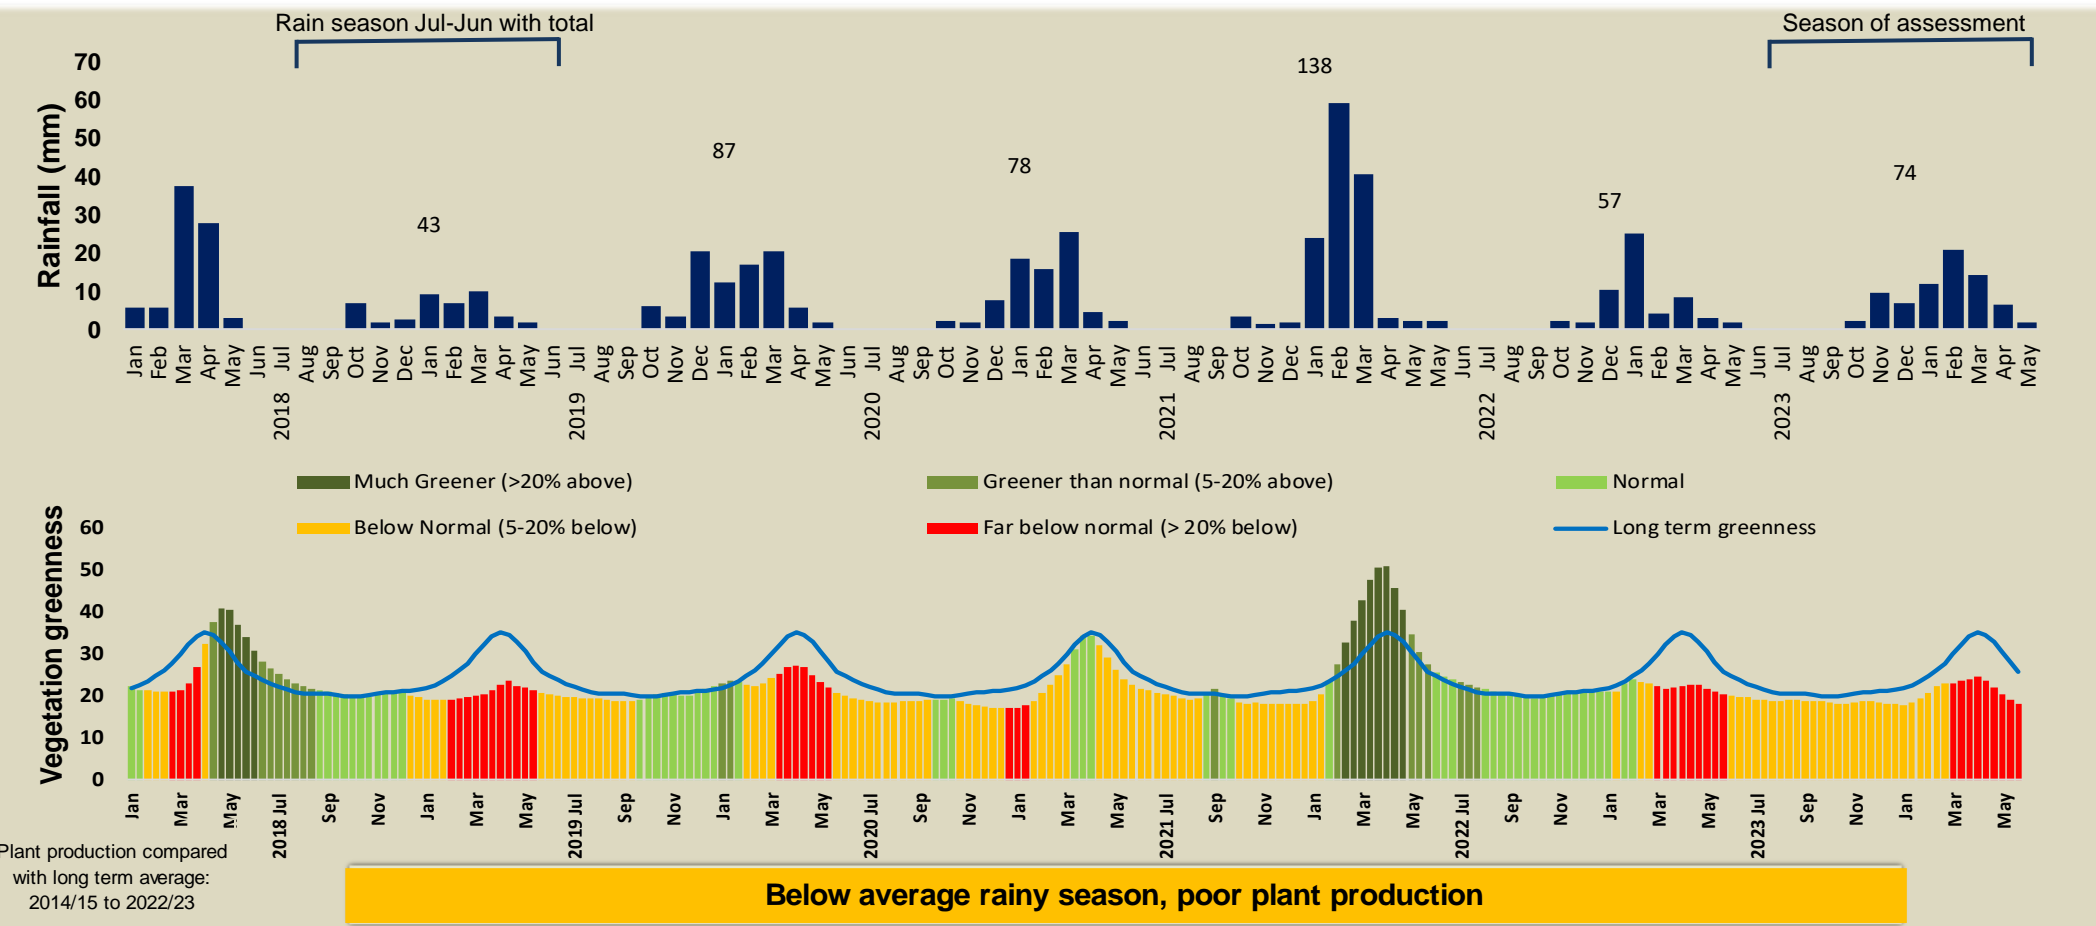

Adapting in response to the current environmental conditions ...

Seasonal trends in rainfall and vegetation (2023 / 2024 Season)

Vegetation cover trend (2000 - 2023)

Vegetation productivity (February to April) 2024

Fire management

Forage availability

Climate and vegetation patterns assist in our understanding of the status of wildlife and livestock in the conservancy for the effective management of these resources.