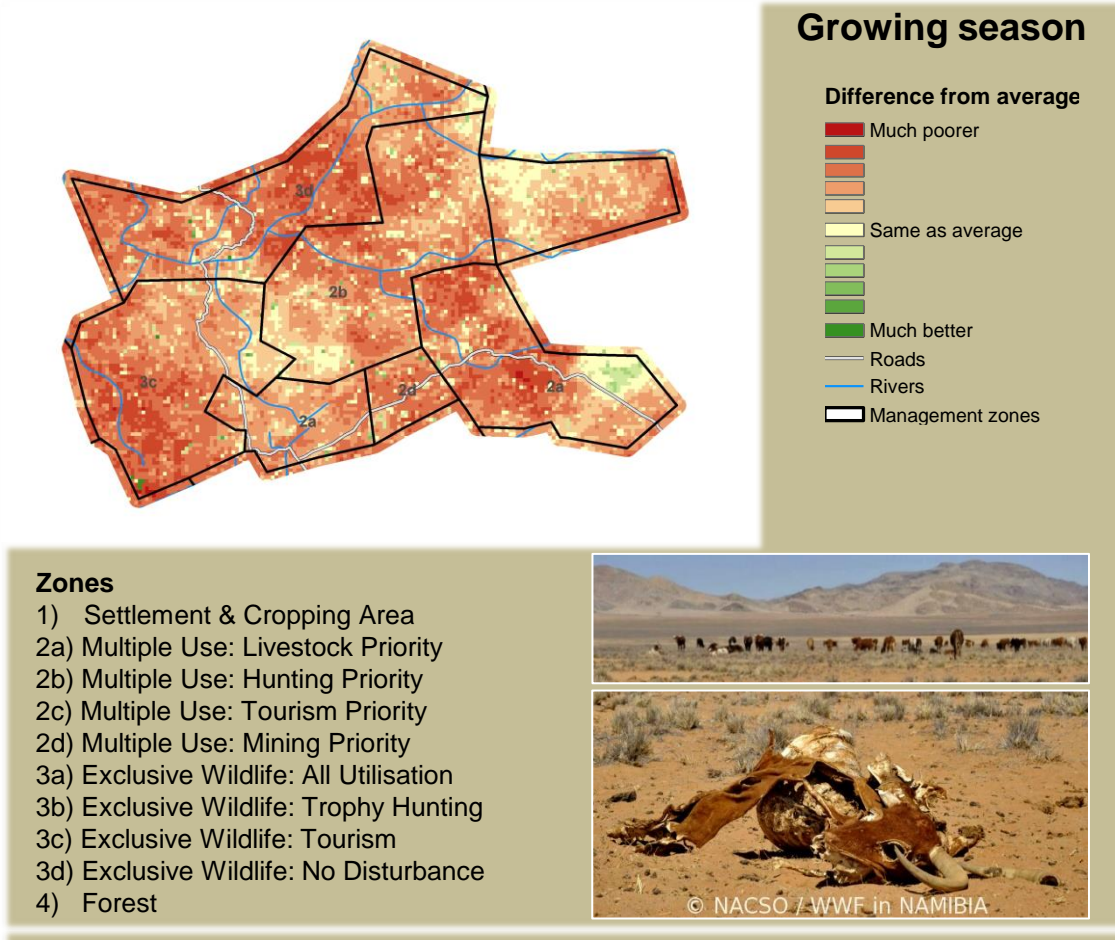

Adapting in response to the current environmental conditions ...

Seasonal trends in rainfall and vegetation (2023 / 2024 Season)

Vegetation cover trend (2000 - 2023)

Vegetation productivity (February to April) 2024

Fire management

Forage availability

Climate and vegetation patterns assist in our understanding of the status of wildlife and livestock in the conservancy for the effective management of these resources.