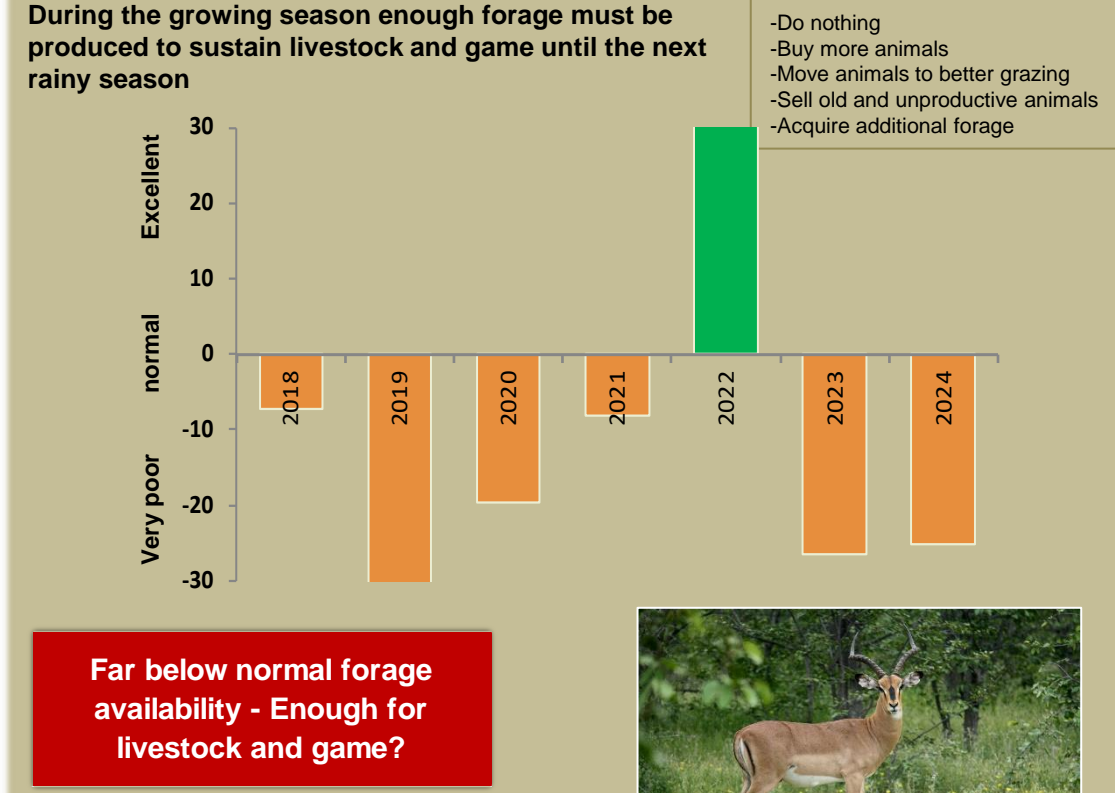

Adapting in response to the current environmental conditions ...

Seasonal trends in rainfall and vegetation (2023 / 2024 Season)

Vegetation cover trend (2000 - 2023)

Vegetation productivity (February to April) 2024

Fire management

Forage availability

Climate and vegetation patterns assist in our understanding of the status of wildlife and livestock in the conservancy for the effective management of these resources.