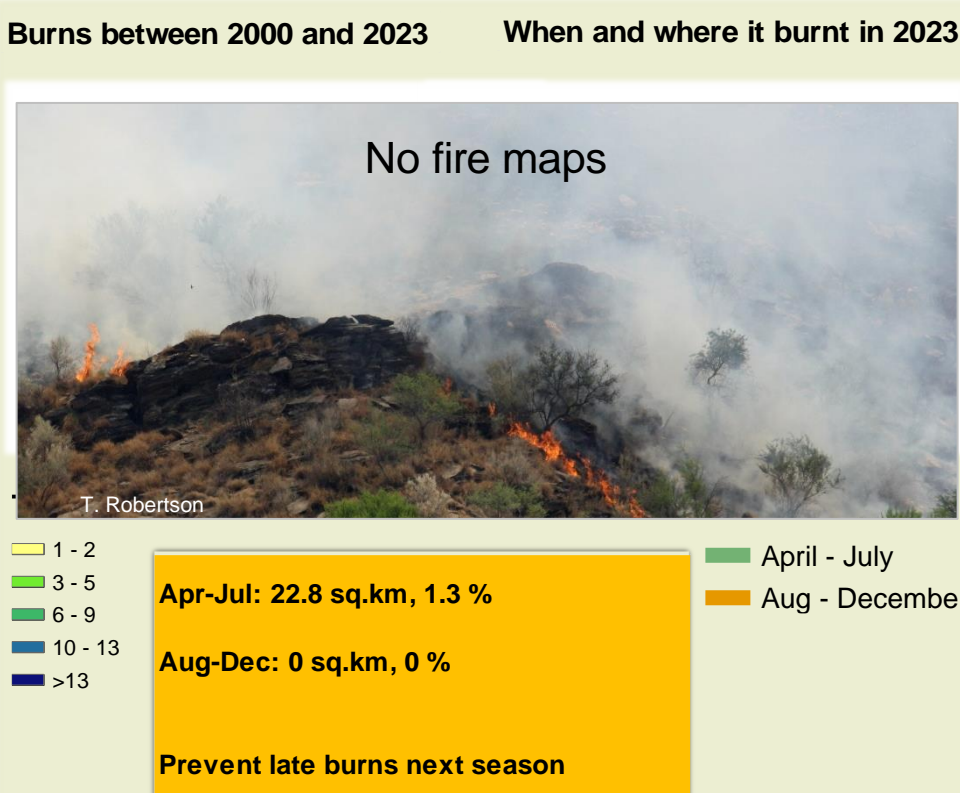

Adapting in response to the current environmental conditions ...

Seasonal trends in rainfall and vegetation (2023 / 2024 Season)

Vegetation cover trend (2000 - 2023)

Vegetation productivity (February to April) 2024

Fire management

Forage availability

Climate and vegetation patterns assist in our understanding of the status of wildlife and livestock in the conservancy for the effective management of these resources.