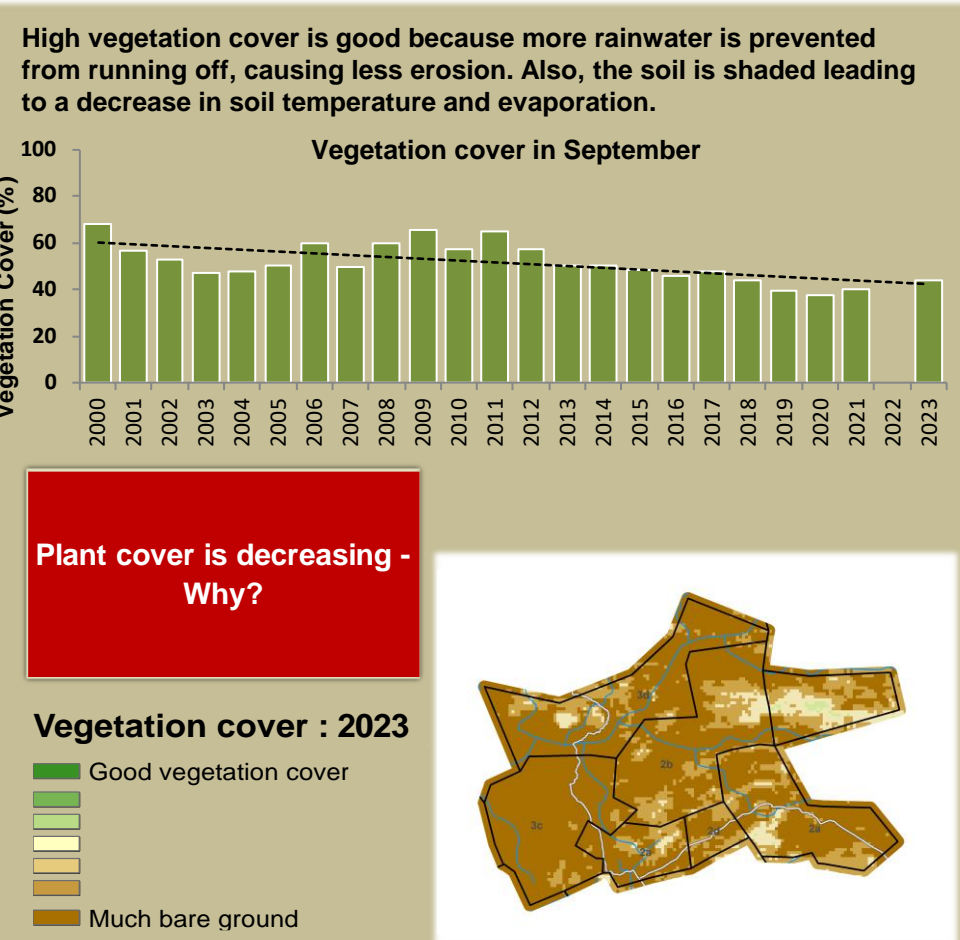

Adapting in response to the current environmental conditions ...

Seasonal trends in rainfall and vegetation (2023 / 2024 Season)

Vegetation cover trend (2000 - 2023)

Vegetation productivity (February to April) 2024

Fire management

Forage availability

Climate and vegetation patterns assist in our understanding of the status of wildlife and livestock in the conservancy for the effective management of these resources.