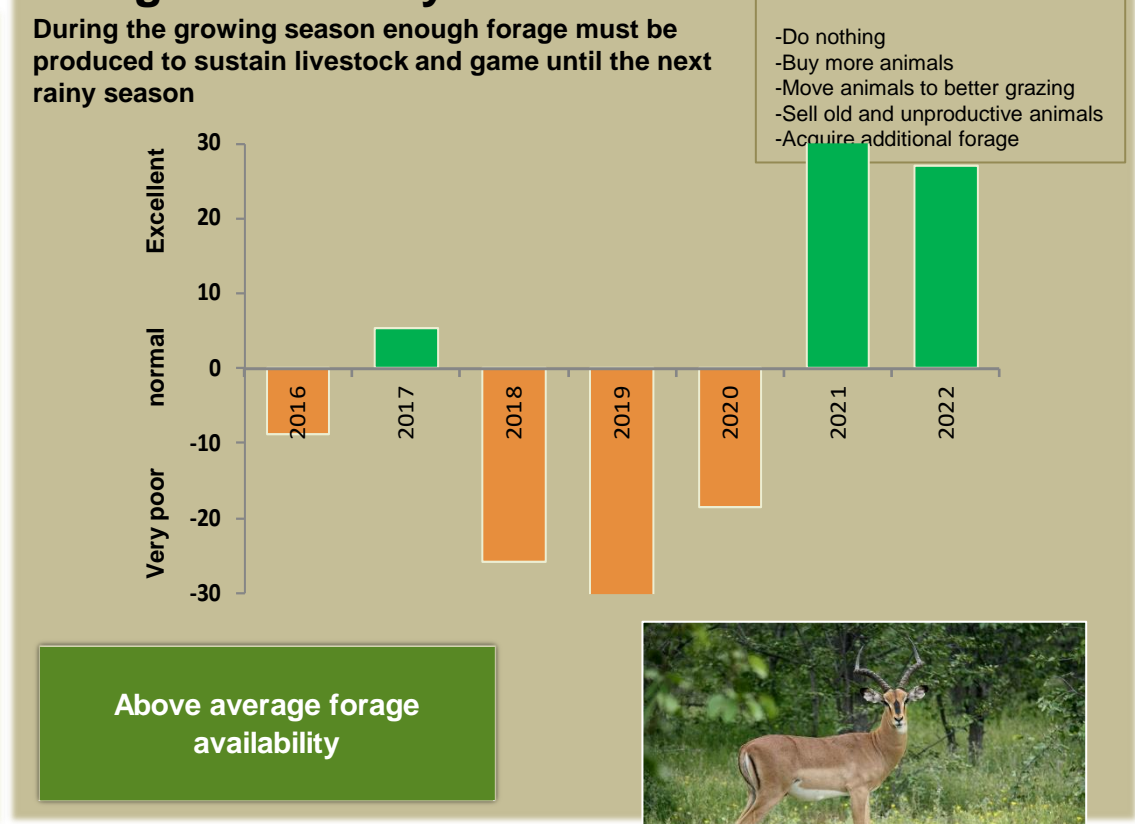

Huibes Climate and Vegetation Report

Adapting in response to the current environmental conditions ...

Seasonal trends in rainfall and vegetation (2021 / 2022 Season)

Vegetation cover trend (2000 - 2021)

Vegetation productivity (February to April) 2022

Fire management

Forage availability

Climate and vegetation patterns assist in our understanding of the status of wildlife and livestock in the conservancy for the effective management of these resources.