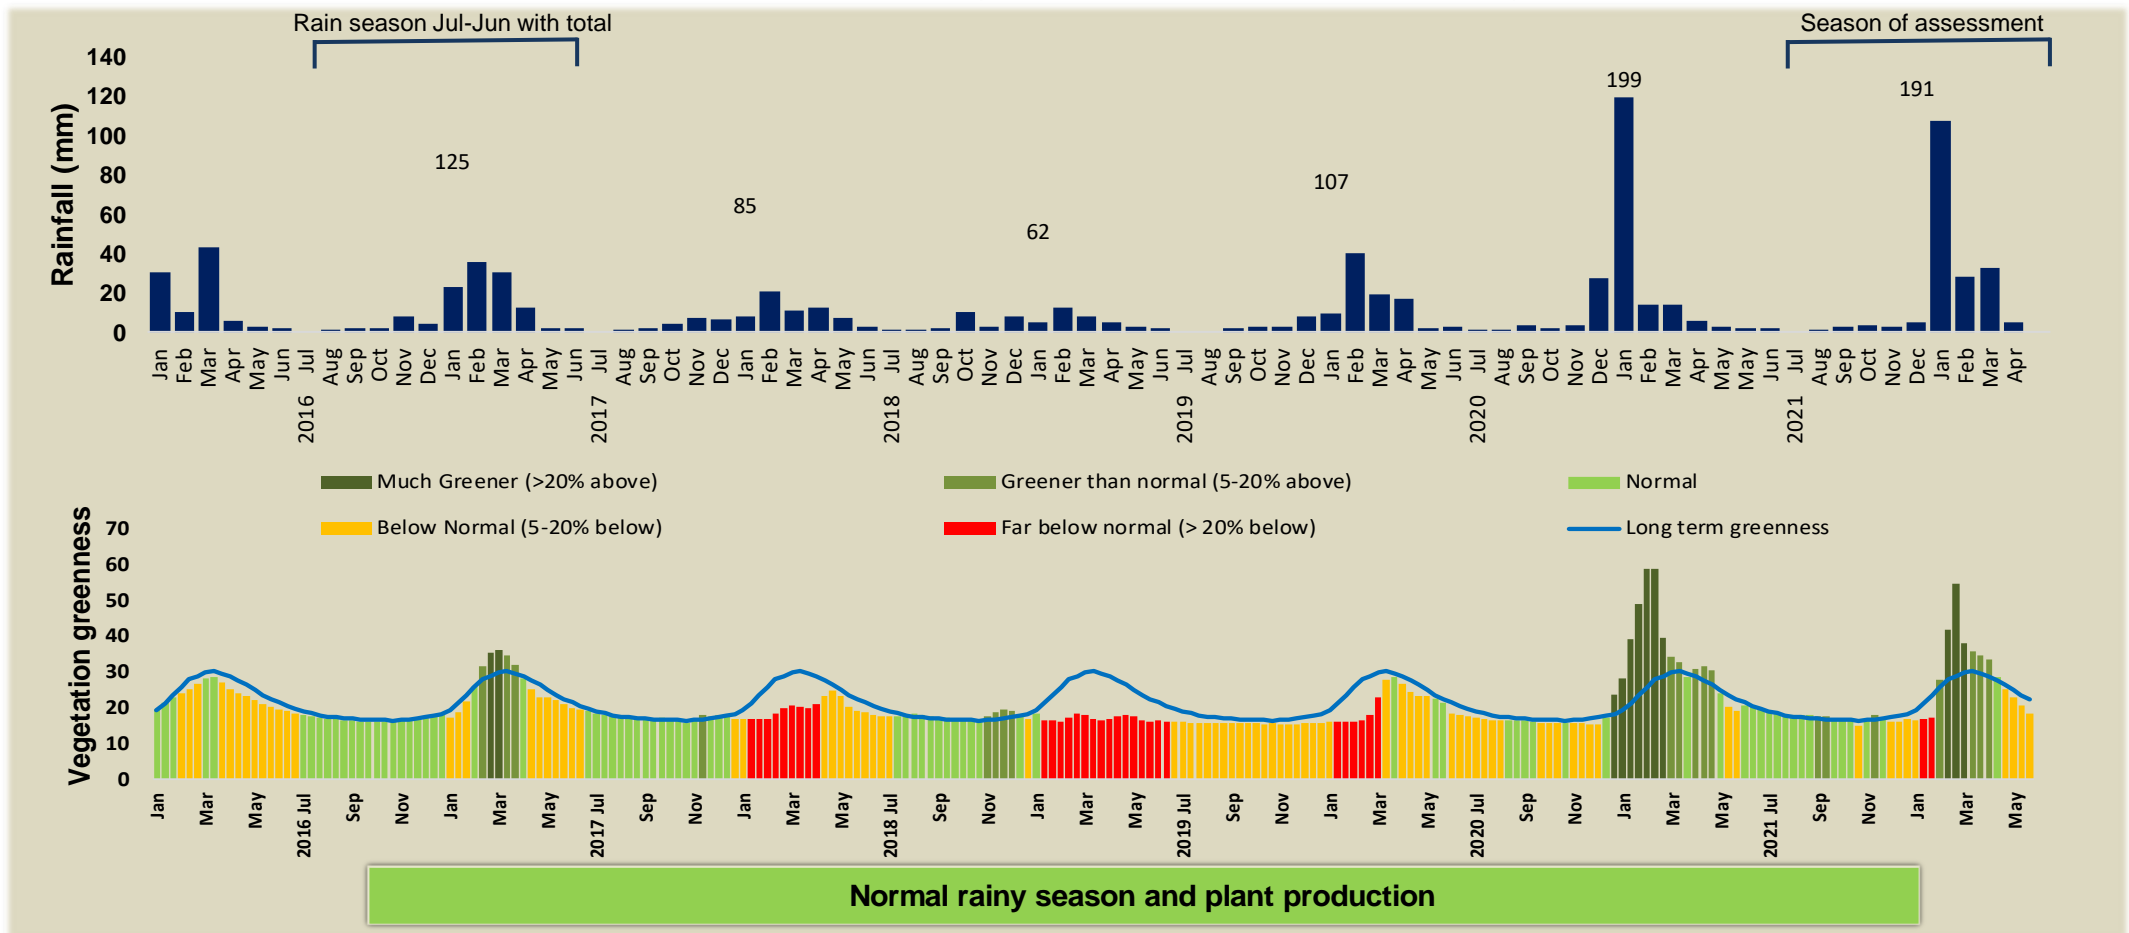

Huibes Climate and Vegetation Report

Adapting in response to the current environmental conditions ...

Seasonal trends in rainfall and vegetation (2021 / 2022 Season)

Vegetation cover trend (2000 - 2021)

Vegetation productivity (February to April) 2022

Fire management

Forage availability

Climate and vegetation patterns assist in our understanding of the status of wildlife and livestock in the conservancy for the effective management of these resources.