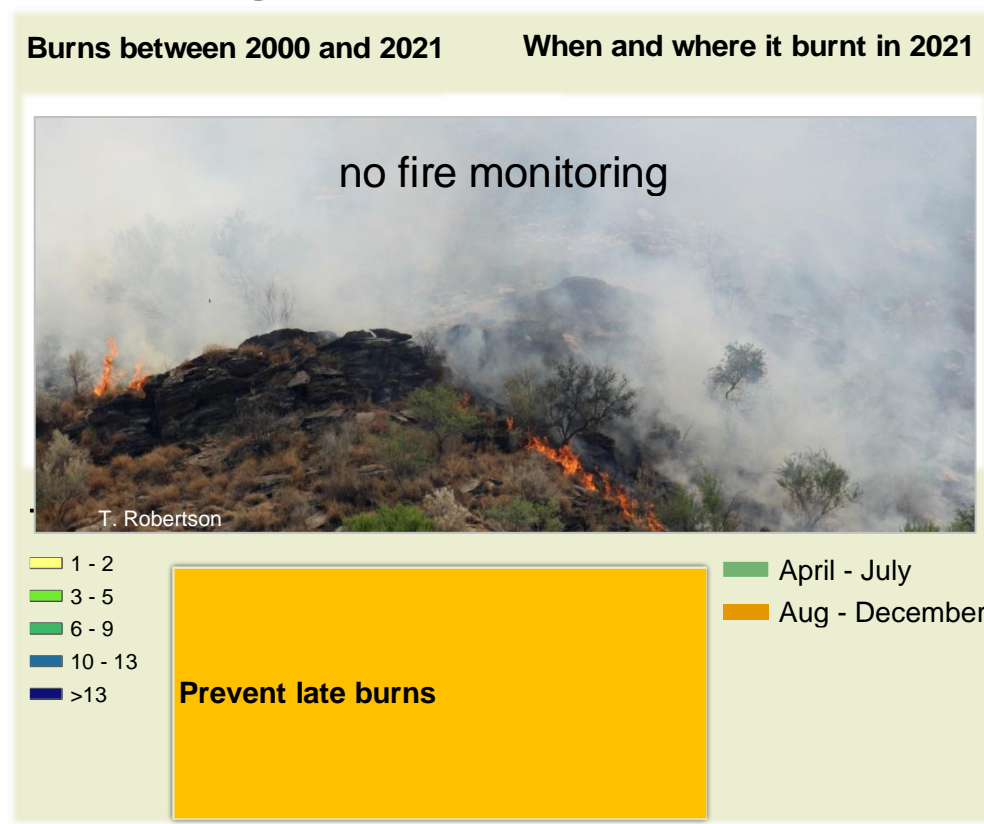

Huibes Climate and Vegetation Report

Adapting in response to the current environmental conditions ...

Seasonal trends in rainfall and vegetation (2021 / 2022 Season)

Vegetation cover trend (2000 - 2021)

Vegetation productivity (February to April) 2022

Fire management

Forage availability

Climate and vegetation patterns assist in our understanding of the status of wildlife and livestock in the conservancy for the effective management of these resources.