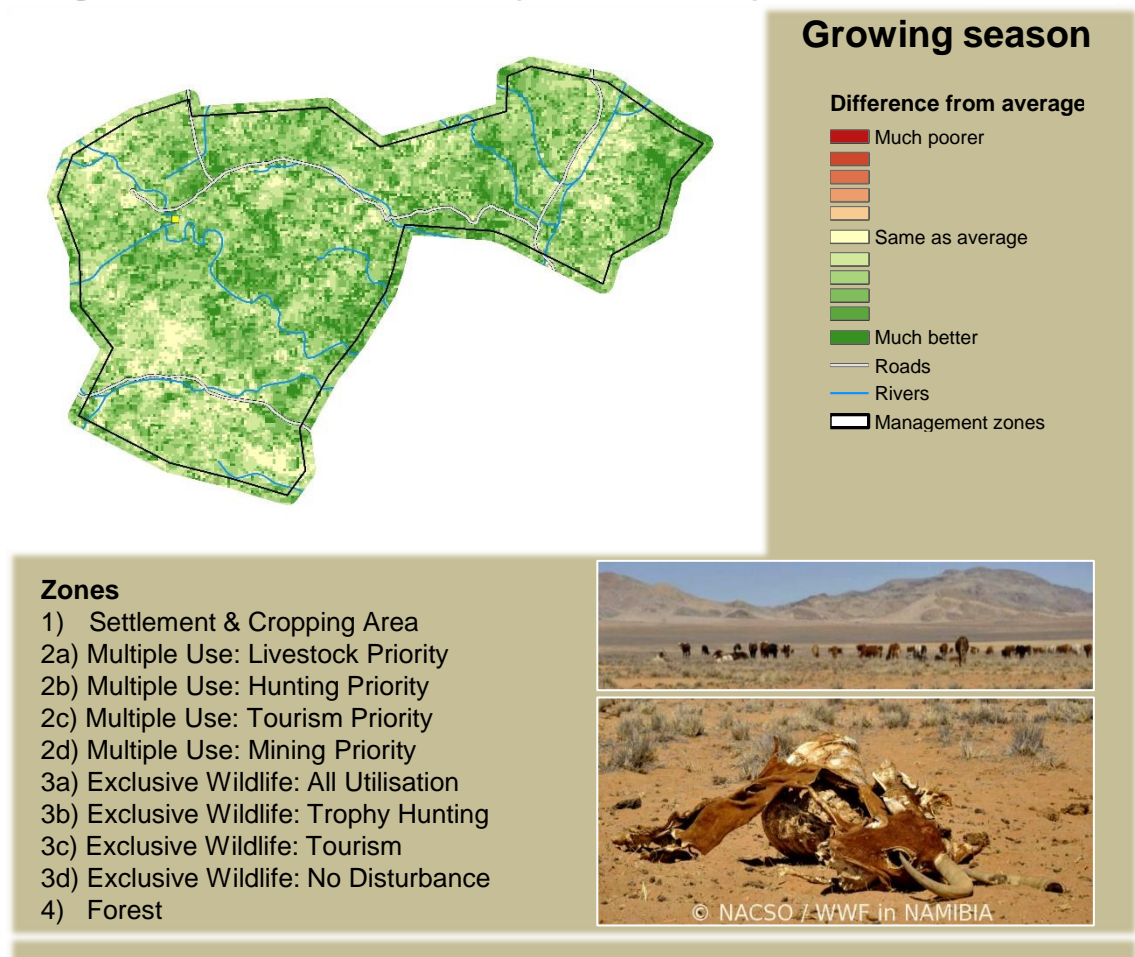

Huibes Climate and Vegetation Report

Adapting in response to the current environmental conditions ...

Seasonal trends in rainfall and vegetation (2021 / 2022 Season)

Vegetation cover trend (2000 - 2021)

Vegetation productivity (February to April) 2022

Fire management

Forage availability

Climate and vegetation patterns assist in our understanding of the status of wildlife and livestock in the conservancy for the effective management of these resources.