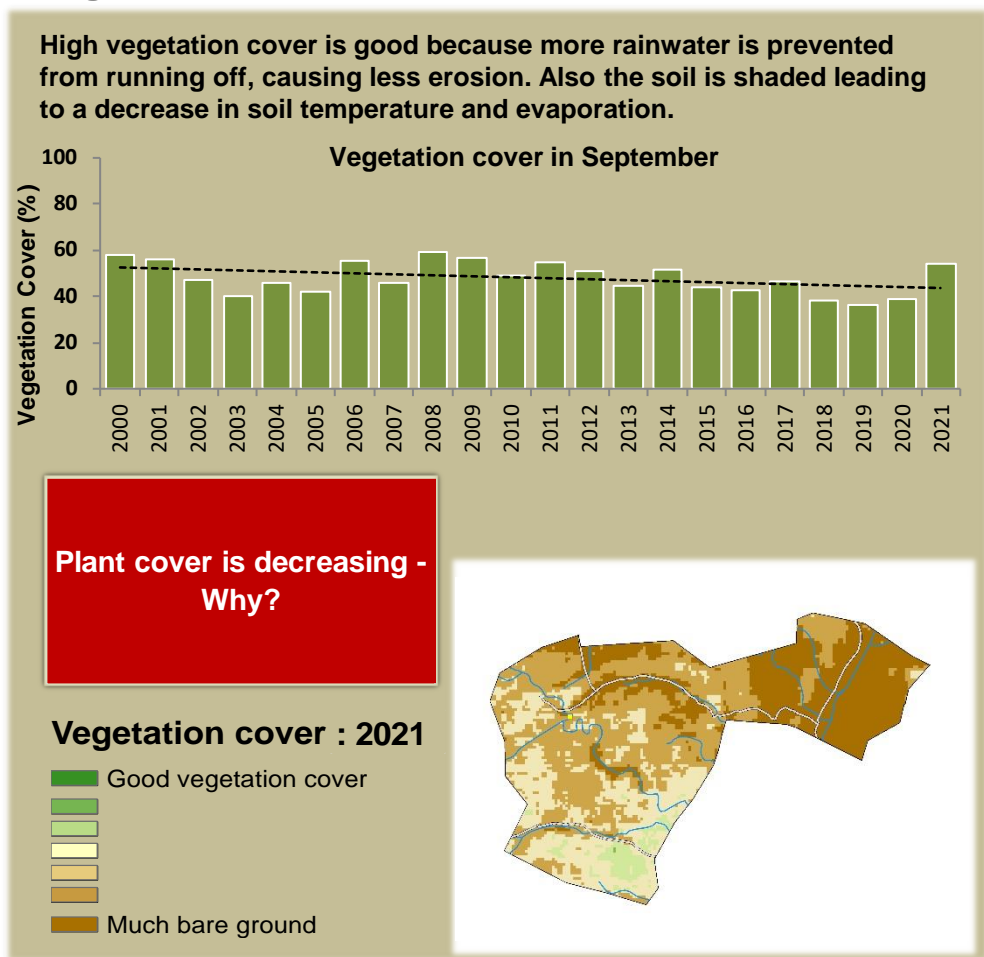

Huibes Climate and Vegetation Report

Adapting in response to the current environmental conditions ...

Seasonal trends in rainfall and vegetation (2021 / 2022 Season)

Vegetation cover trend (2000 - 2021)

Vegetation productivity (February to April) 2022

Fire management

Forage availability

Climate and vegetation patterns assist in our understanding of the status of wildlife and livestock in the conservancy for the effective management of these resources.