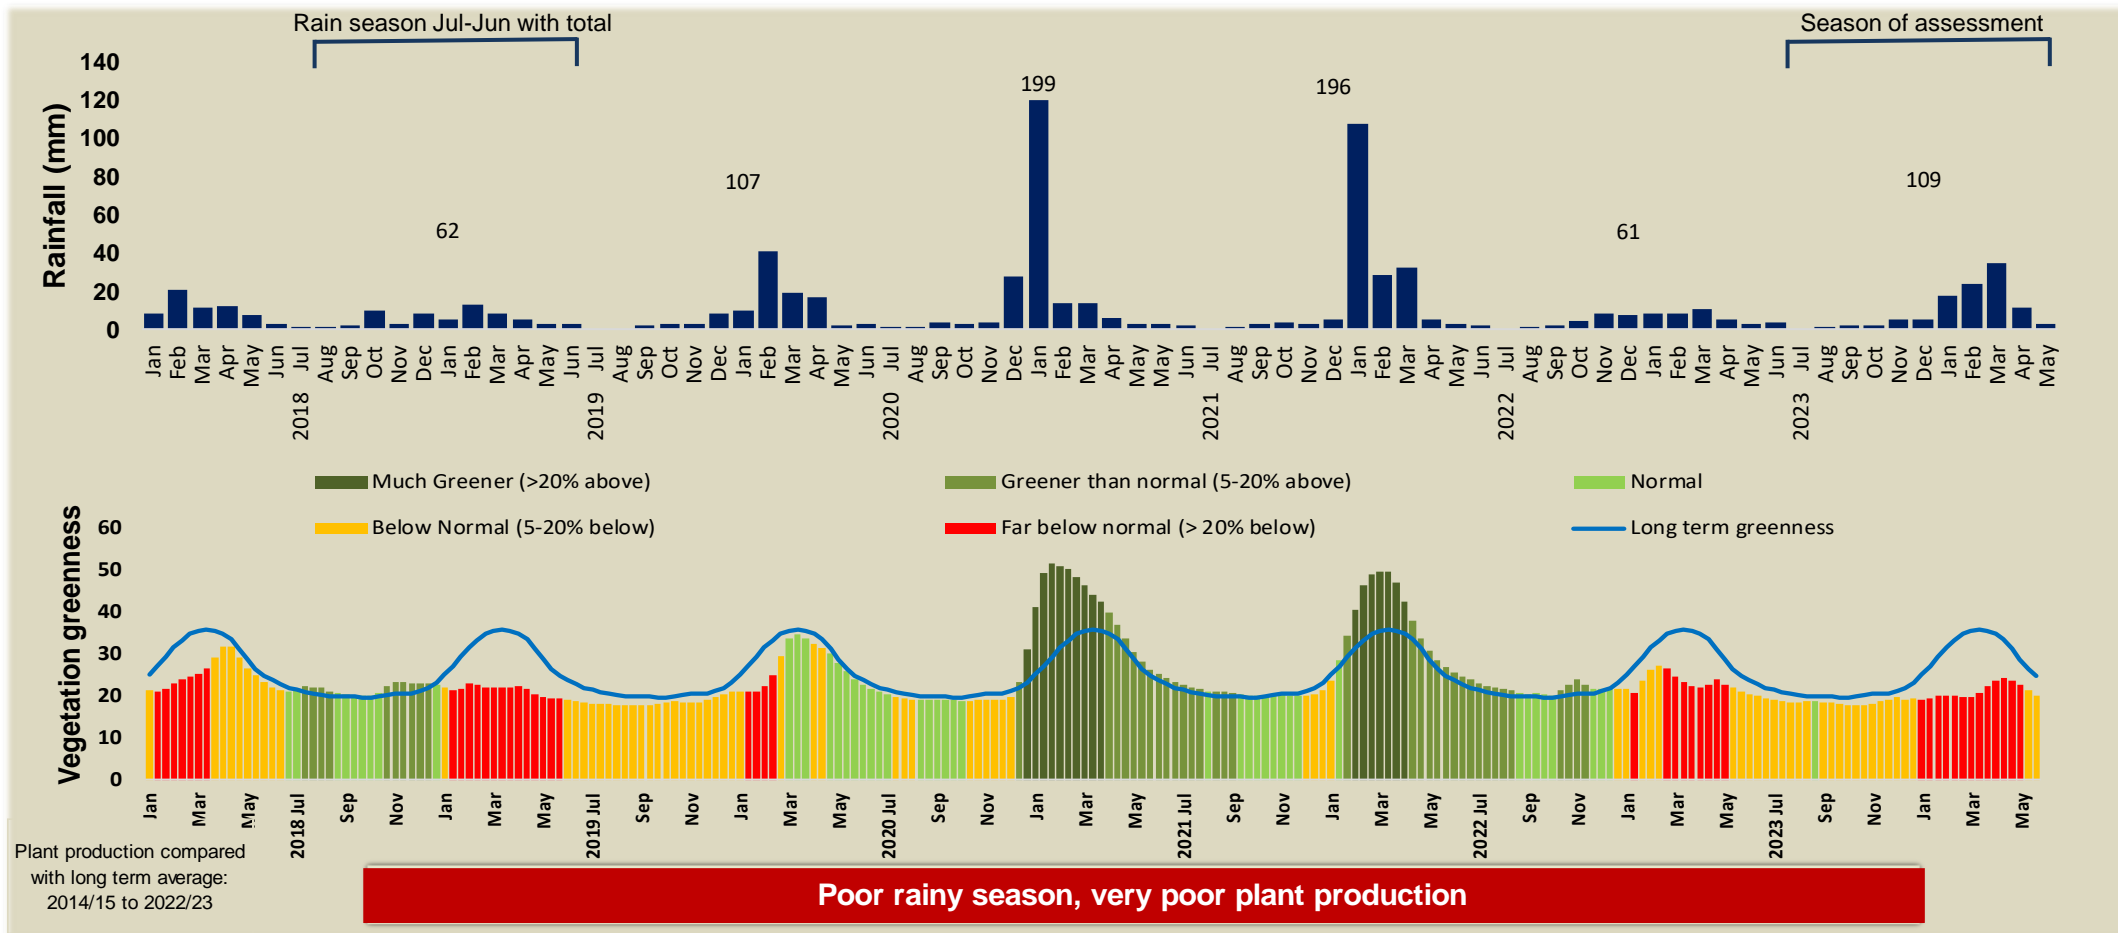

# Huibes Climate and Vegetation Report

Adapting in response to the current environmental conditions ...

## Seasonal trends in rainfall and vegetation (2023 / 2024 Season)

## Vegetation cover trend (2000 - 2023)

## Vegetation productivity (February to April) 2024