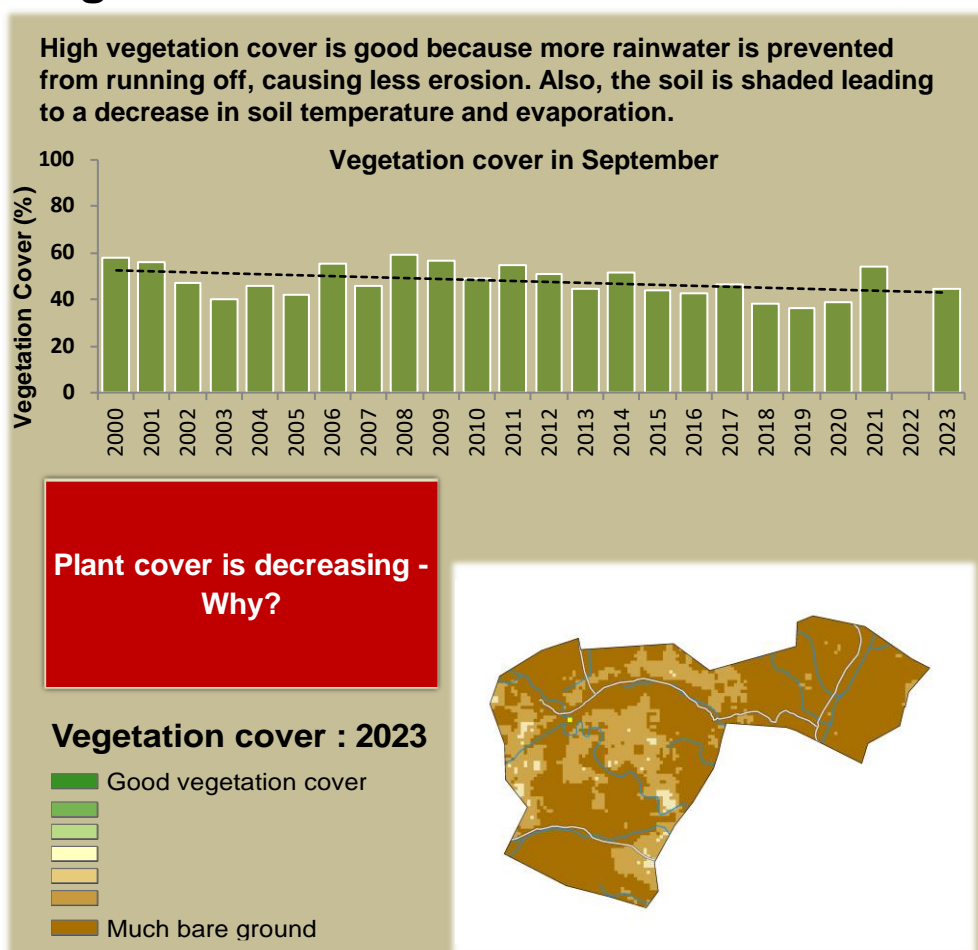

# Huibes Climate and Vegetation Report

Adapting in response to the current environmental conditions ...

## Seasonal trends in rainfall and vegetation (2023 / 2024 Season)

## Vegetation cover trend (2000 - 2023)

## Vegetation productivity (February to April) 2024