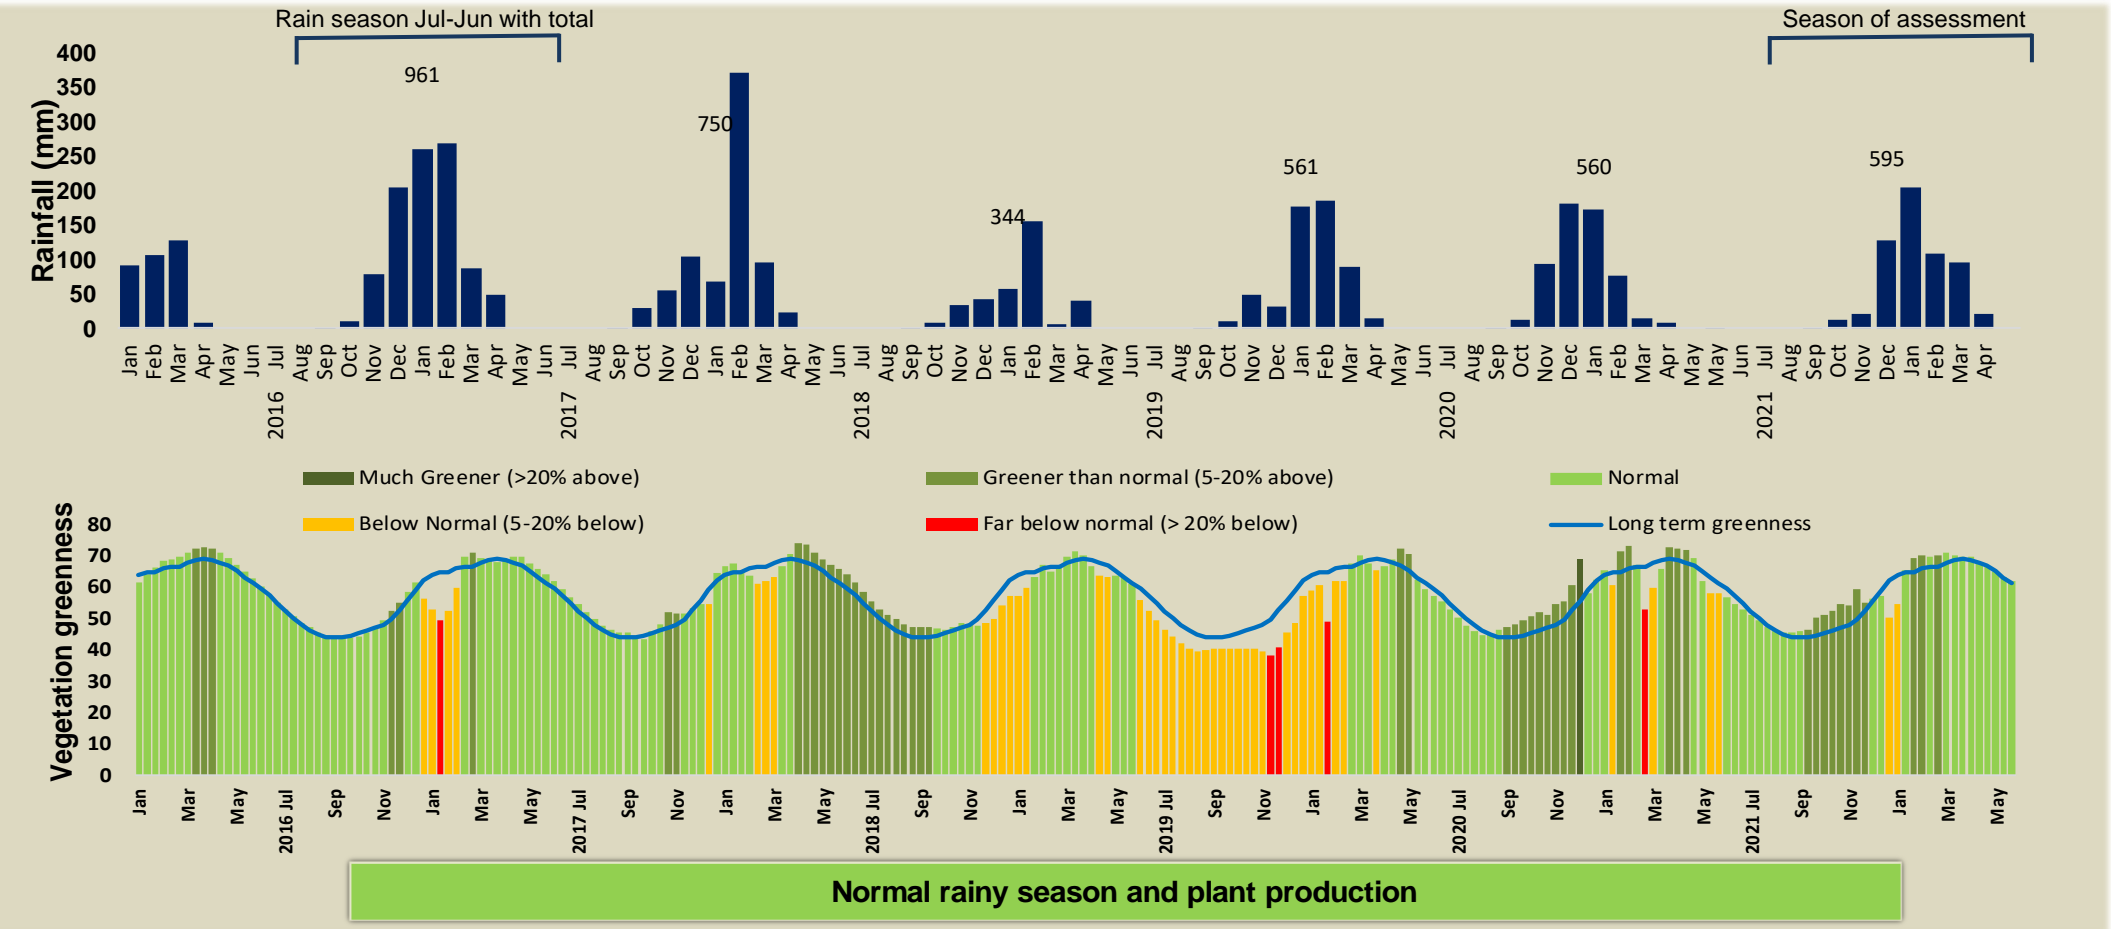

Impalila Climate and Vegetation Report

Adapting in response to the current environmental conditions ...

Seasonal trends in rainfall and vegetation (2021 / 2022 Season)

Vegetation cover trend (2000 - 2021)

Vegetation productivity (February to April) 2022

Fire management

Forage availability

Climate and vegetation patterns assist in our understanding of the status of wildlife and livestock in the conservancy for the effective management of these resources.