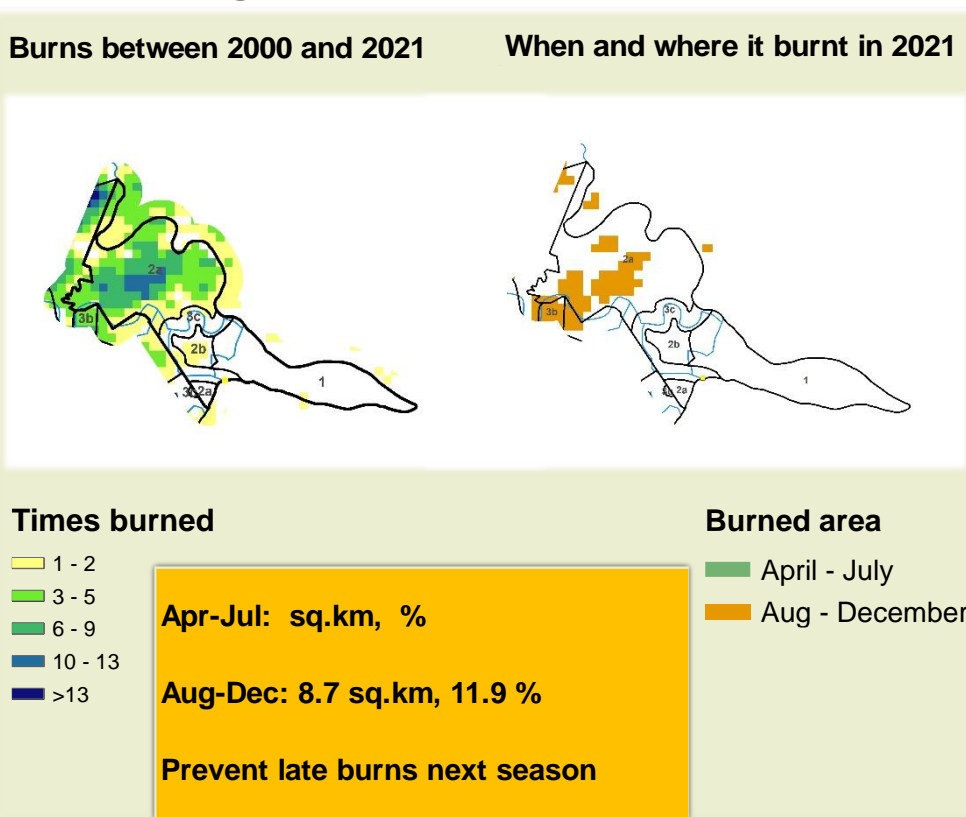

Impalila Climate and Vegetation Report

Adapting in response to the current environmental conditions ...

Seasonal trends in rainfall and vegetation (2021 / 2022 Season)

Vegetation cover trend (2000 - 2021)

Vegetation productivity (February to April) 2022

Fire management

Forage availability

Climate and vegetation patterns assist in our understanding of the status of wildlife and livestock in the conservancy for the effective management of these resources.