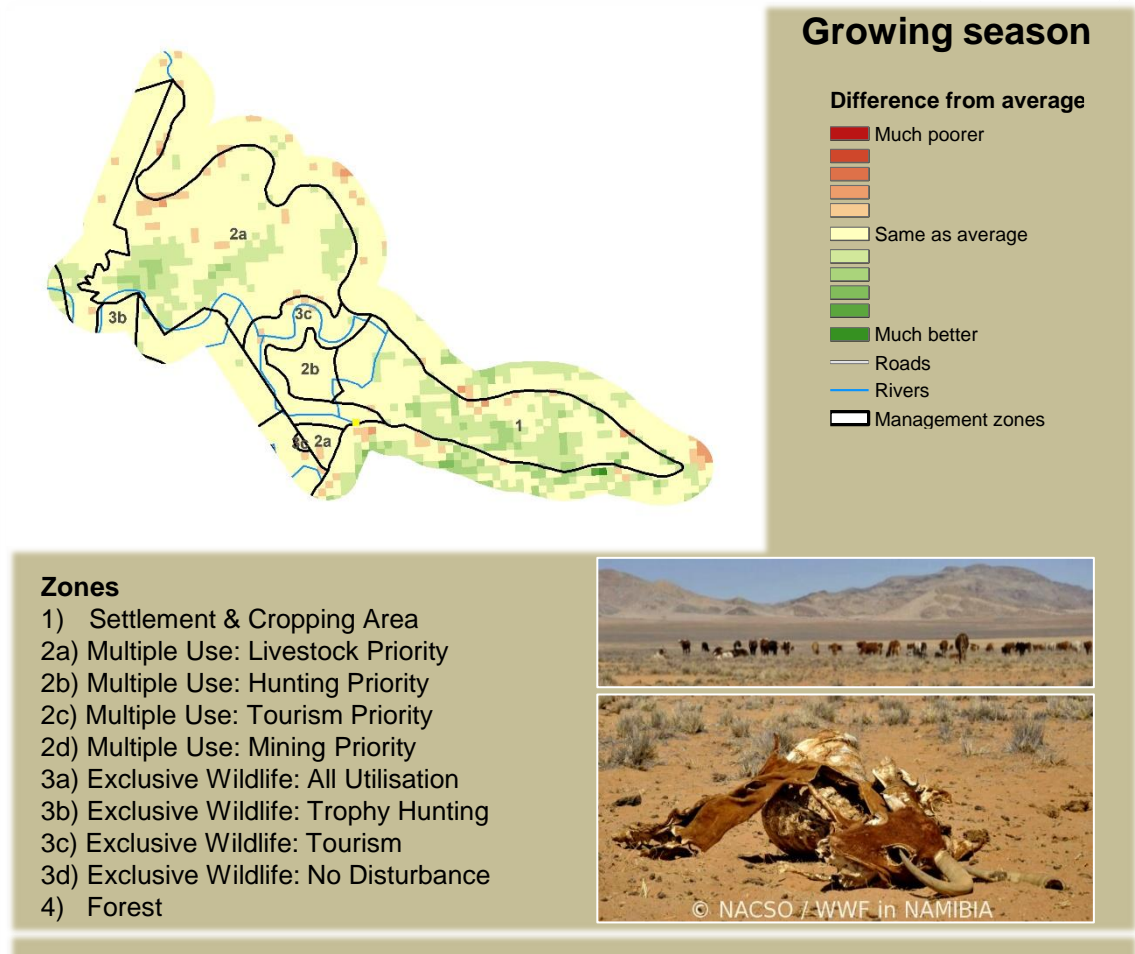

Impalila Climate and Vegetation Report

Adapting in response to the current environmental conditions ...

Seasonal trends in rainfall and vegetation (2021 / 2022 Season)

Vegetation cover trend (2000 - 2021)

Vegetation productivity (February to April) 2022

Fire management

Forage availability

Climate and vegetation patterns assist in our understanding of the status of wildlife and livestock in the conservancy for the effective management of these resources.