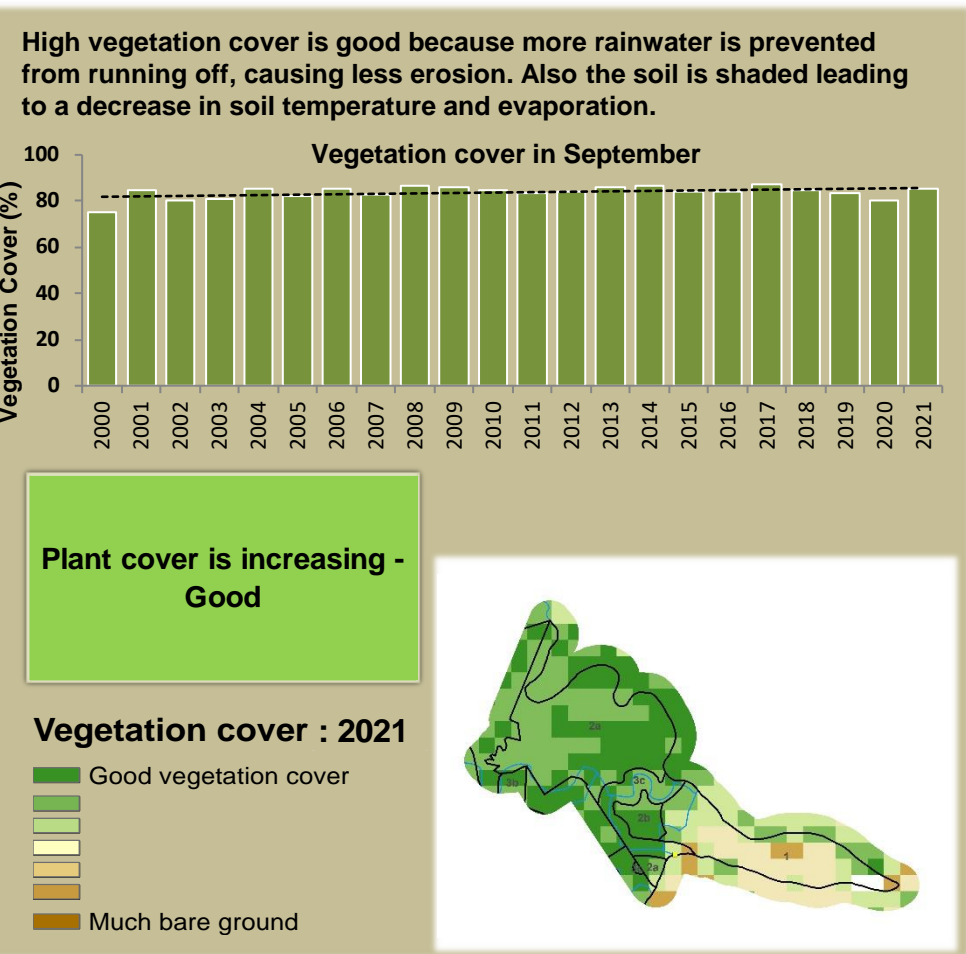

Impalila Climate and Vegetation Report

Adapting in response to the current environmental conditions ...

Seasonal trends in rainfall and vegetation (2021 / 2022 Season)

Vegetation cover trend (2000 - 2021)

Vegetation productivity (February to April) 2022

Fire management

Forage availability

Climate and vegetation patterns assist in our understanding of the status of wildlife and livestock in the conservancy for the effective management of these resources.