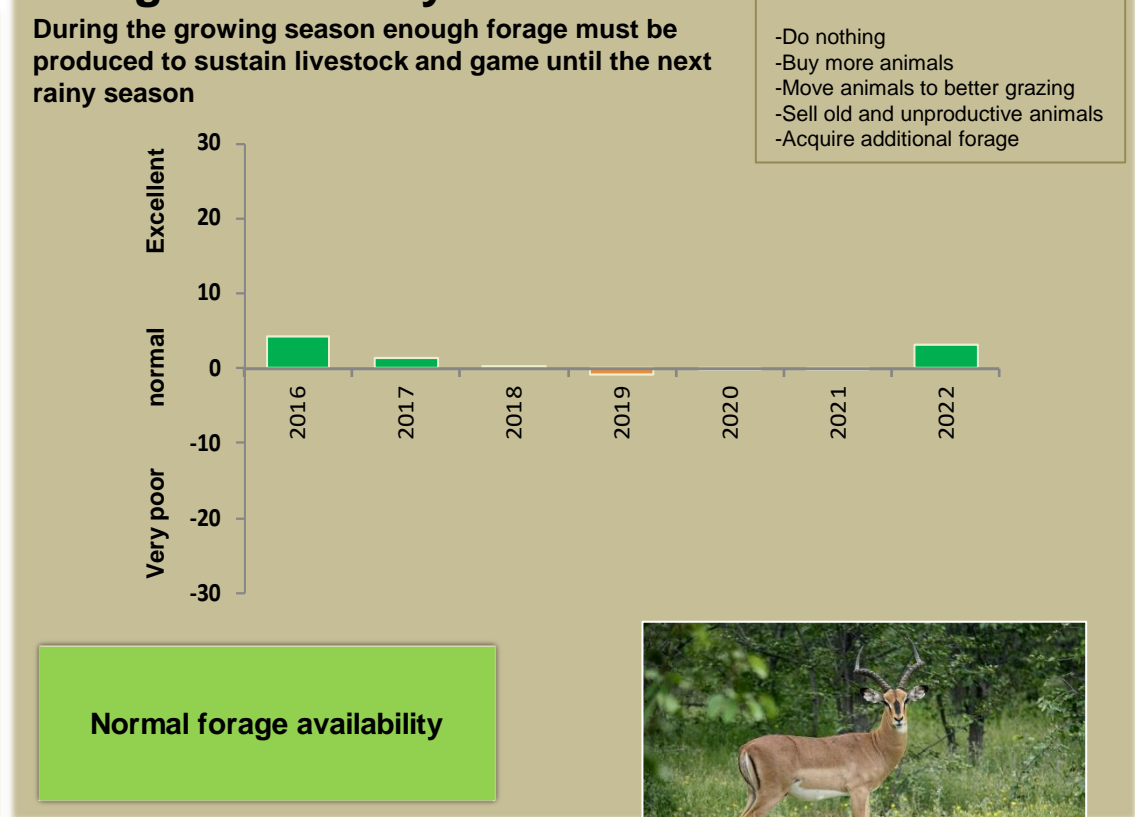

Impalila Climate and Vegetation Report

Adapting in response to the current environmental conditions ...

Seasonal trends in rainfall and vegetation (2021 / 2022 Season)

Vegetation cover trend (2000 - 2021)

Vegetation productivity (February to April) 2022

Fire management

Forage availability

Climate and vegetation patterns assist in our understanding of the status of wildlife and livestock in the conservancy for the effective management of these resources.