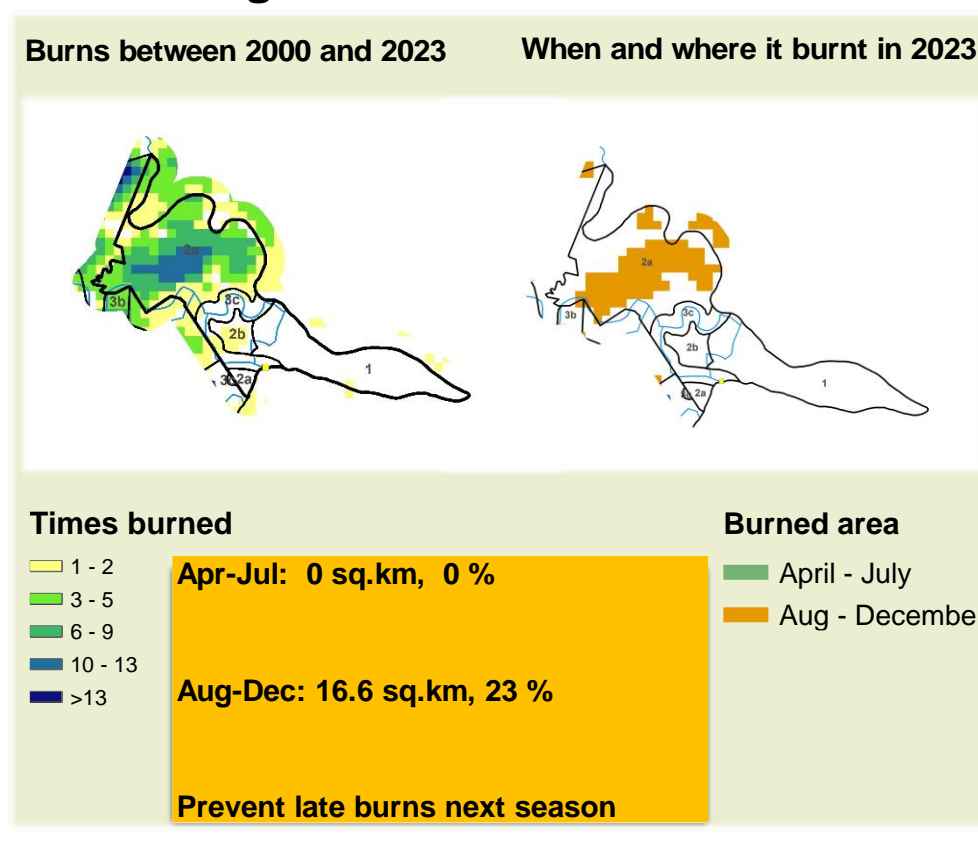

Impalila Climate and Vegetation Report

Adapting in response to the current environmental conditions ...

Seasonal trends in rainfall and vegetation (2023 / 2024 Season)

Vegetation cover trend (2000 - 2023)

Vegetation productivity (February to April) 2024

Fire management

Forage availability

Climate and vegetation patterns assist in our understanding of the status of wildlife and livestock in the conservancy for the effective management of these resources.