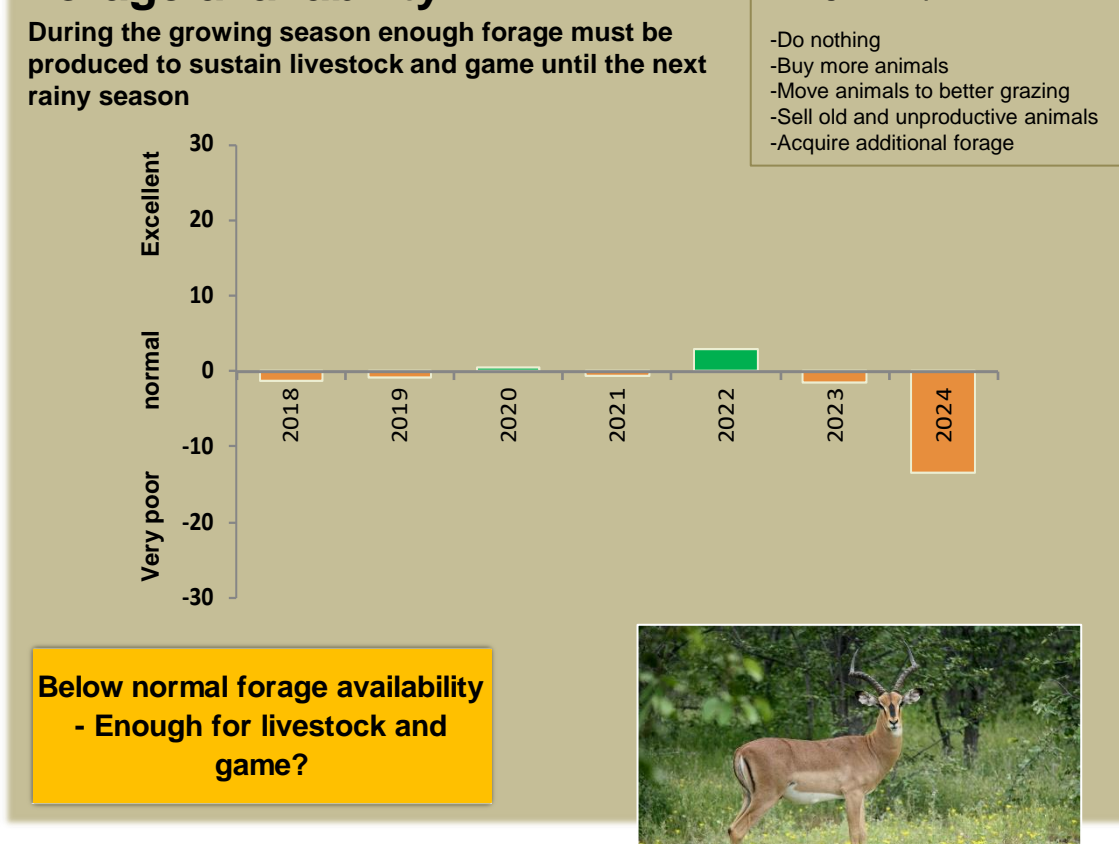

Impalila Climate and Vegetation Report

Adapting in response to the current environmental conditions ...

Seasonal trends in rainfall and vegetation (2023 / 2024 Season)

Vegetation cover trend (2000 - 2023)

Vegetation productivity (February to April) 2024

Fire management

Forage availability

Climate and vegetation patterns assist in our understanding of the status of wildlife and livestock in the conservancy for the effective management of these resources.