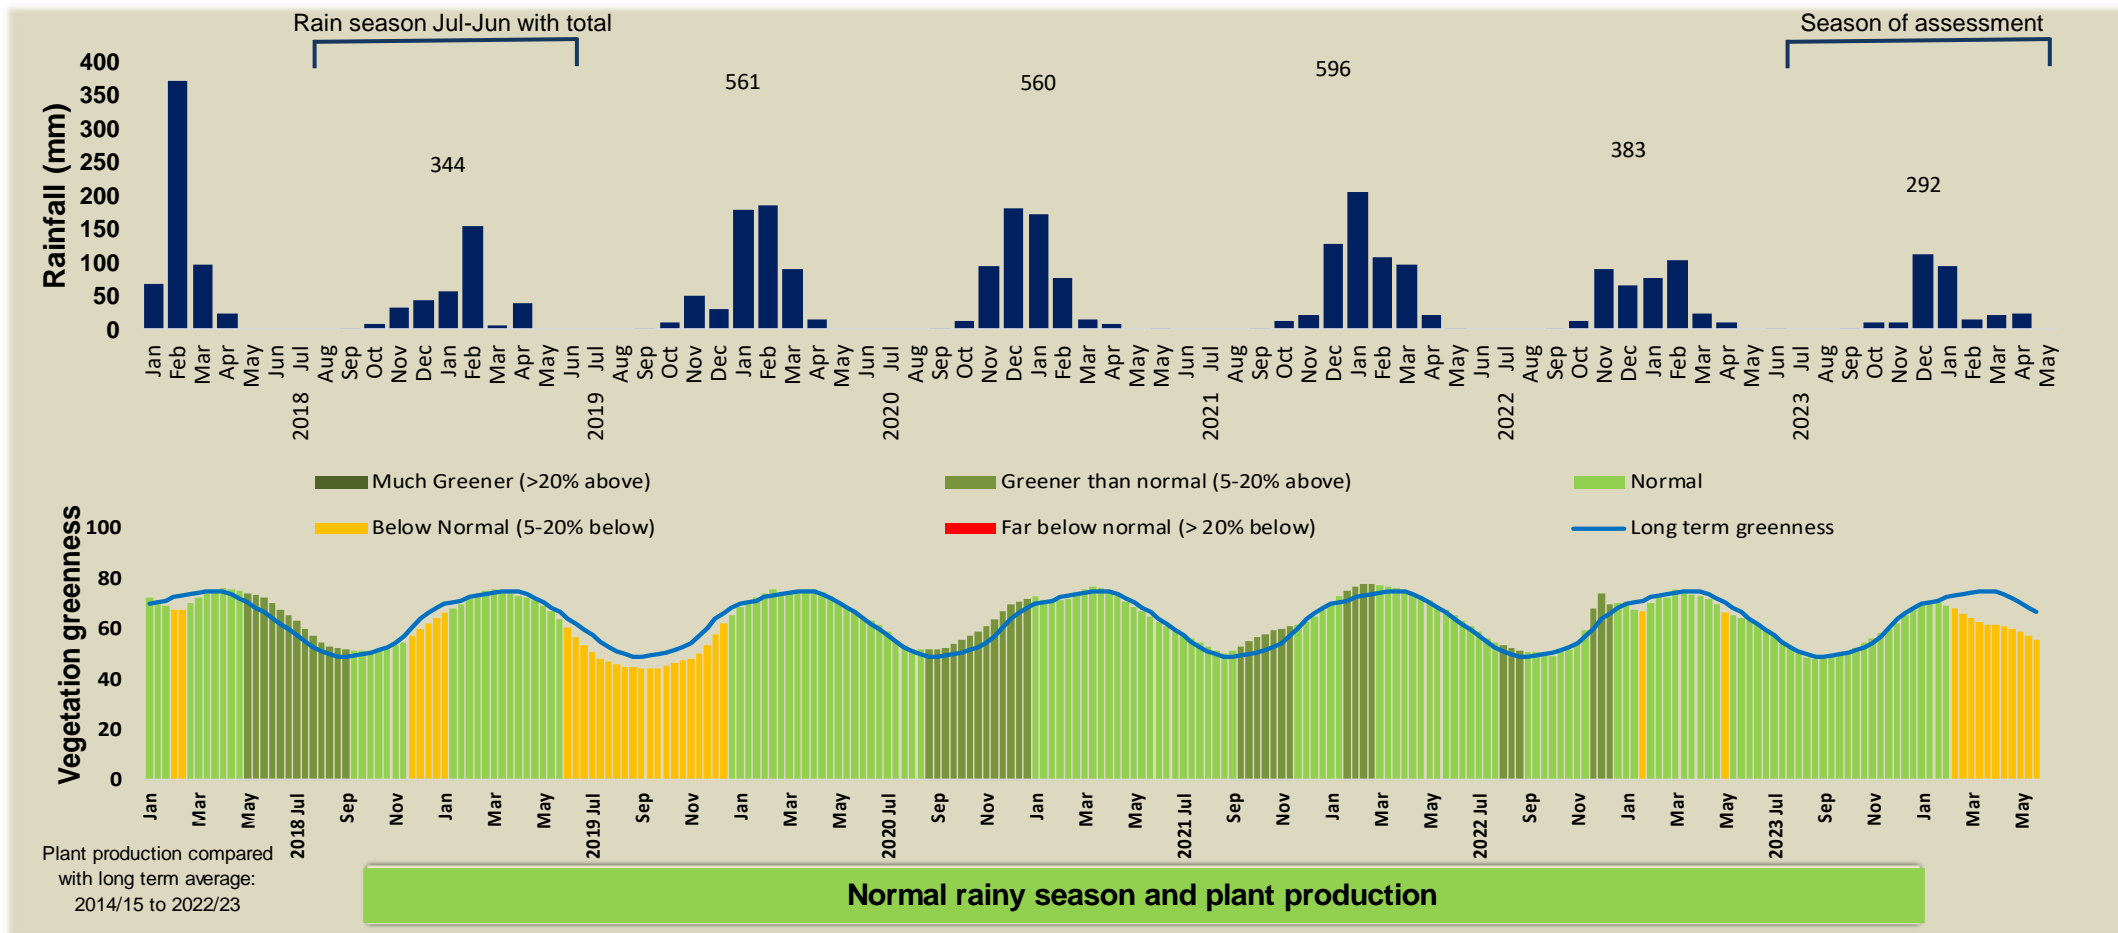

Impalila Climate and Vegetation Report

Adapting in response to the current environmental conditions ...

Seasonal trends in rainfall and vegetation (2023 / 2024 Season)

Vegetation cover trend (2000 - 2023)

Vegetation productivity (February to April) 2024

Fire management

Forage availability

Climate and vegetation patterns assist in our understanding of the status of wildlife and livestock in the conservancy for the effective management of these resources.