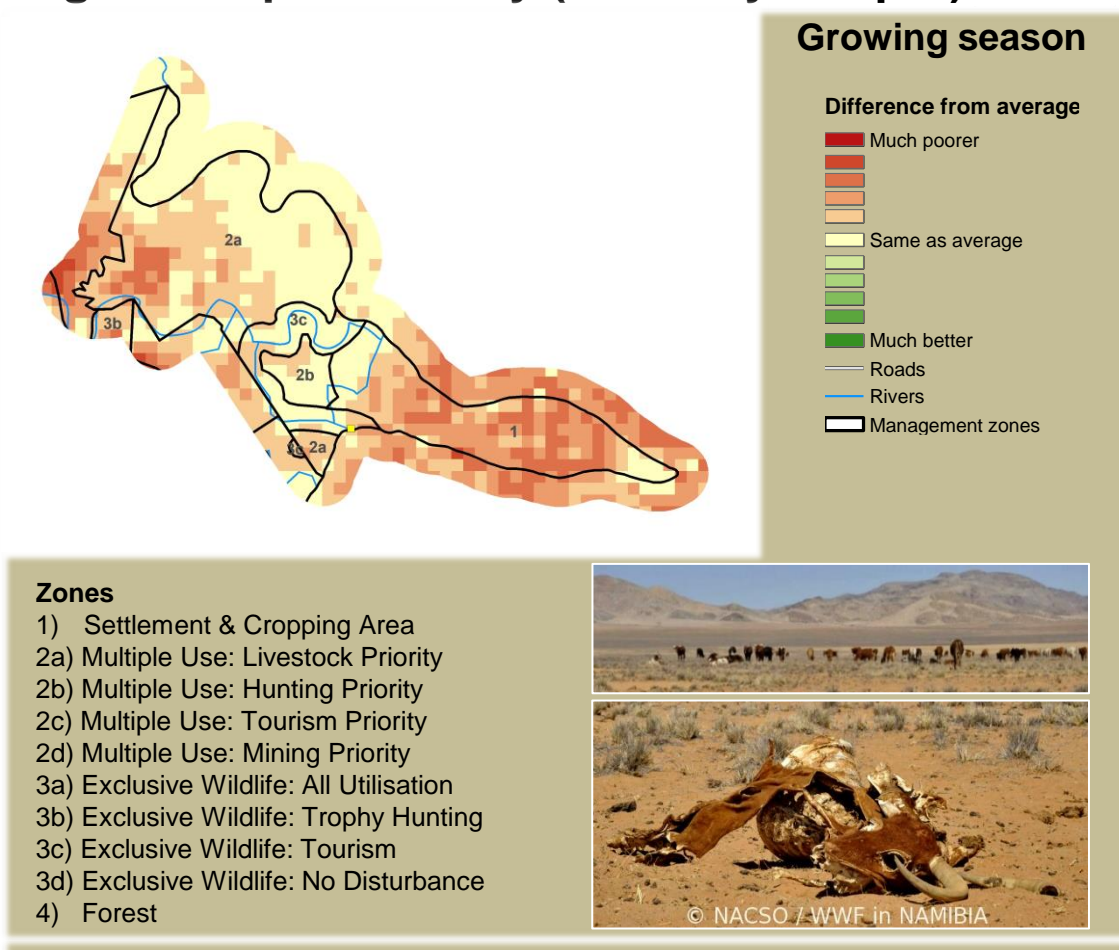

Impalila Climate and Vegetation Report

Adapting in response to the current environmental conditions ...

Seasonal trends in rainfall and vegetation (2023 / 2024 Season)

Vegetation cover trend (2000 - 2023)

Vegetation productivity (February to April) 2024

Fire management

Forage availability

Climate and vegetation patterns assist in our understanding of the status of wildlife and livestock in the conservancy for the effective management of these resources.