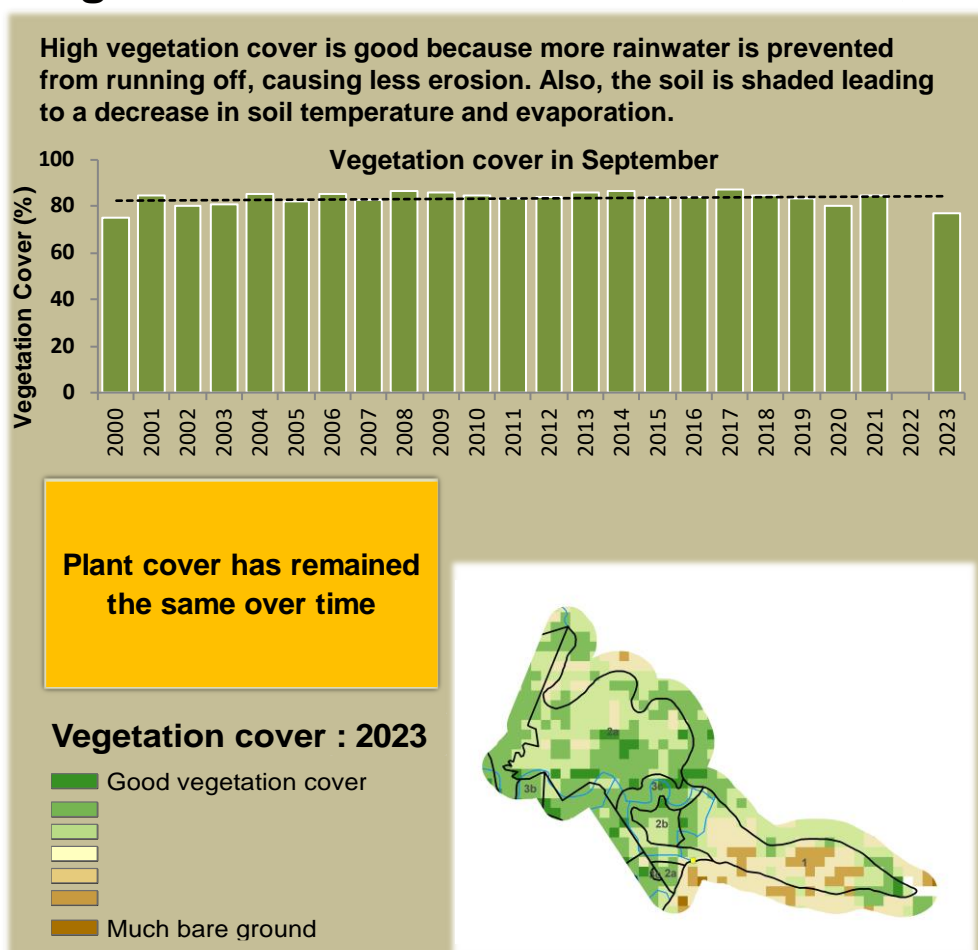

Impalila Climate and Vegetation Report

Adapting in response to the current environmental conditions ...

Seasonal trends in rainfall and vegetation (2023 / 2024 Season)

Vegetation cover trend (2000 - 2023)

Vegetation productivity (February to April) 2024

Fire management

Forage availability

Climate and vegetation patterns assist in our understanding of the status of wildlife and livestock in the conservancy for the effective management of these resources.