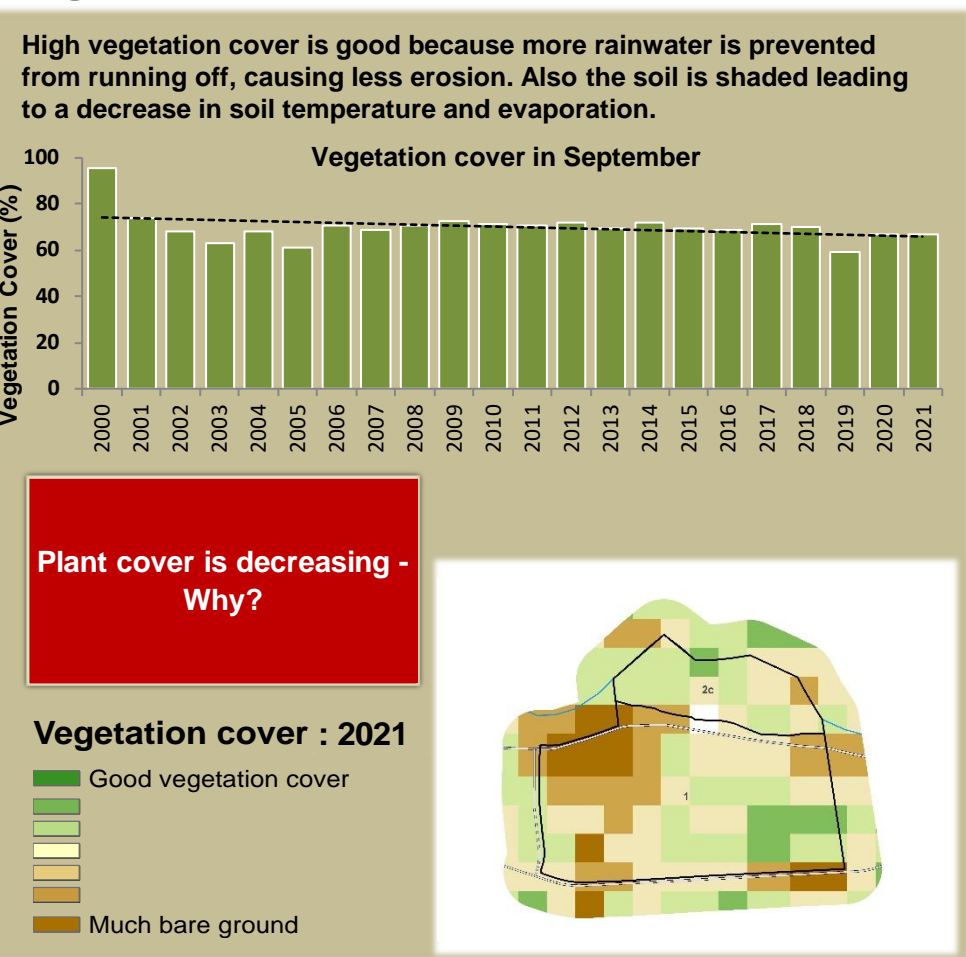

Adapting in response to the current environmental conditions ...

Seasonal trends in rainfall and vegetation (2021 / 2022 Season)

Vegetation cover trend (2000 - 2021)

Vegetation productivity (February to April) 2022

Fire management

Forage availability

Climate and vegetation patterns assist in our understanding of the status of wildlife and livestock in the conservancy for the effective management of these resources.