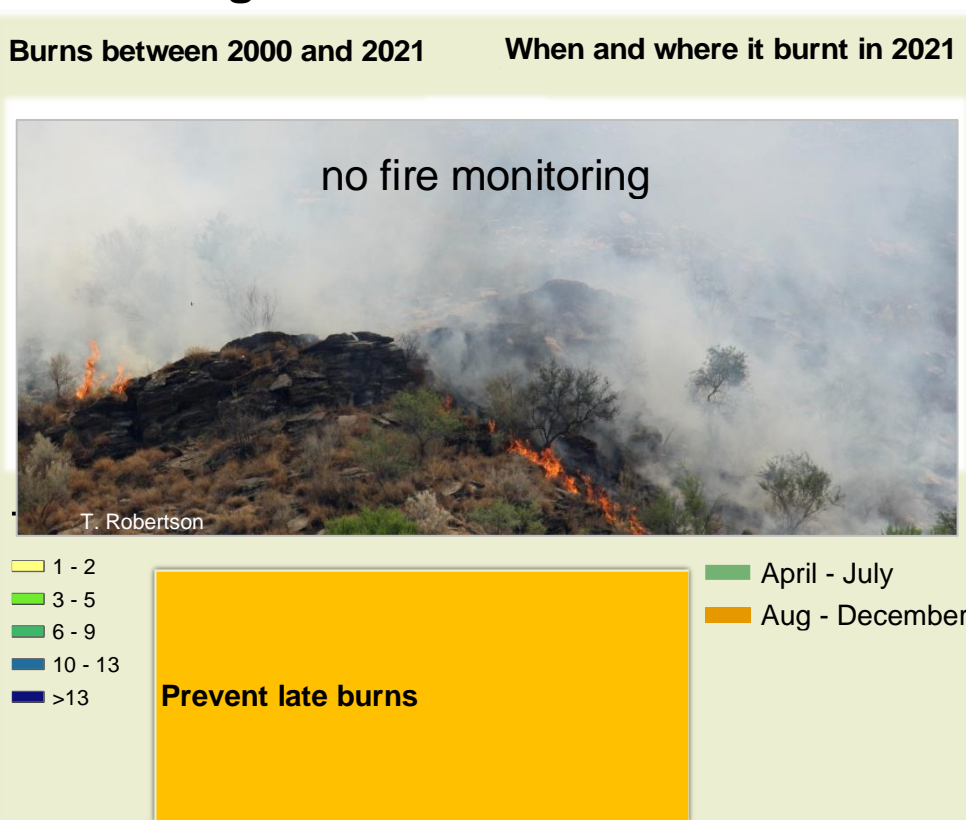

Adapting in response to the current environmental conditions ...

Seasonal trends in rainfall and vegetation (2021 / 2022 Season)

Vegetation cover trend (2000 - 2021)

Vegetation productivity (February to April) 2022

Fire management

Forage availability

Climate and vegetation patterns assist in our understanding of the status of wildlife and livestock in the conservancy for the effective management of these resources.