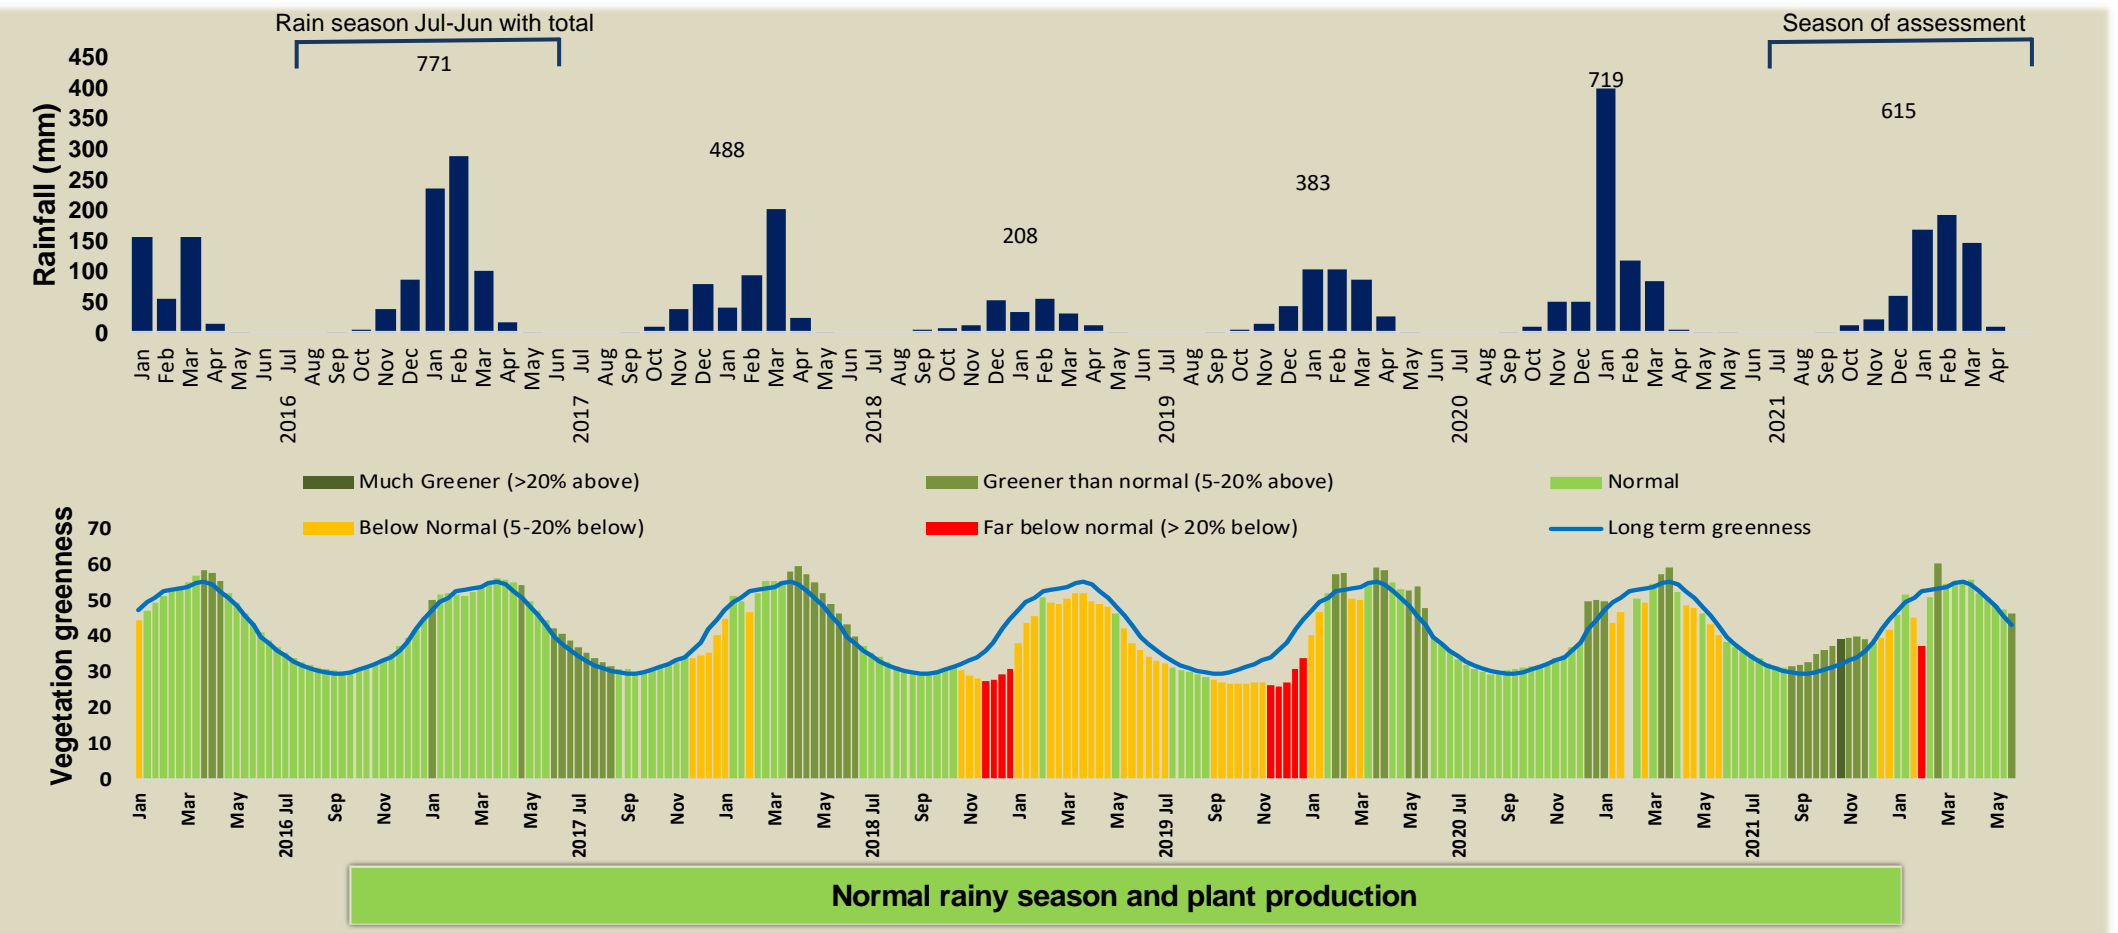

Adapting in response to the current environmental conditions ...

Seasonal trends in rainfall and vegetation (2021 / 2022 Season)

Vegetation cover trend (2000 - 2021)

Vegetation productivity (February to April) 2022

Fire management

Forage availability

Climate and vegetation patterns assist in our understanding of the status of wildlife and livestock in the conservancy for the effective management of these resources.