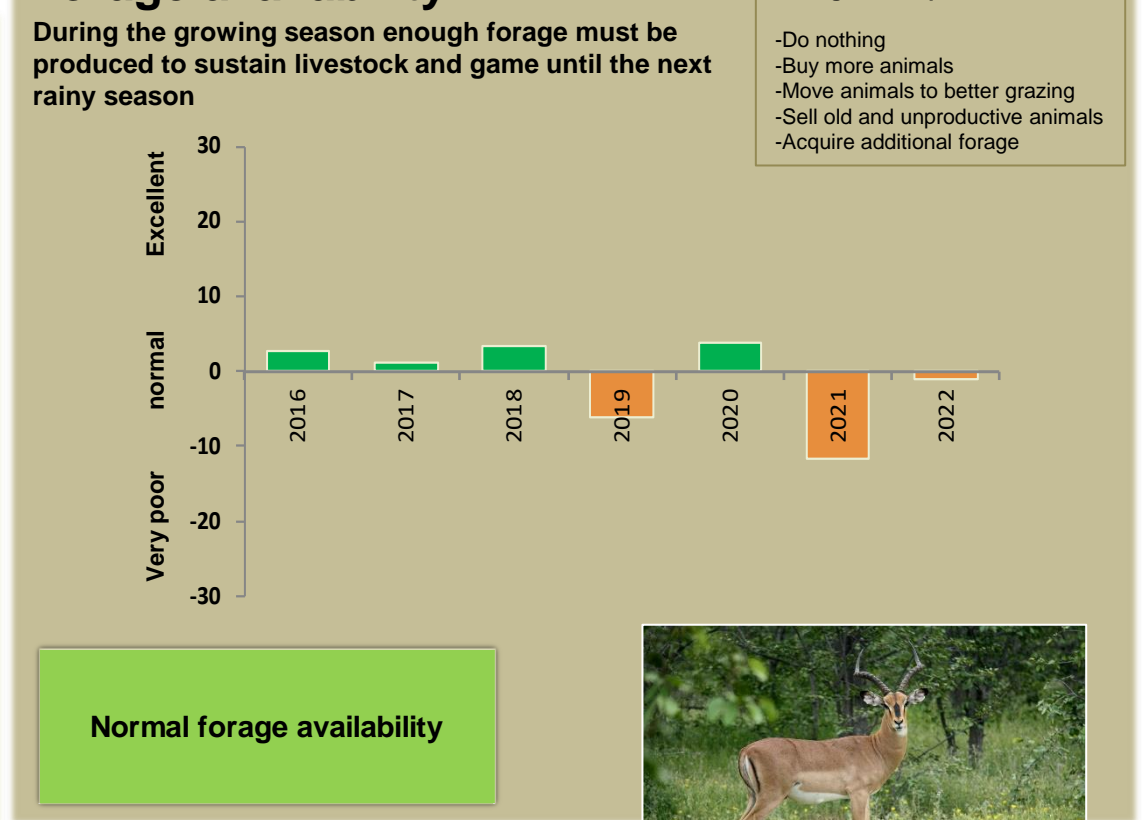

Adapting in response to the current environmental conditions ...

Seasonal trends in rainfall and vegetation (2021 / 2022 Season)

Vegetation cover trend (2000 - 2021)

Vegetation productivity (February to April) 2022

Fire management

Forage availability

Climate and vegetation patterns assist in our understanding of the status of wildlife and livestock in the conservancy for the effective management of these resources.