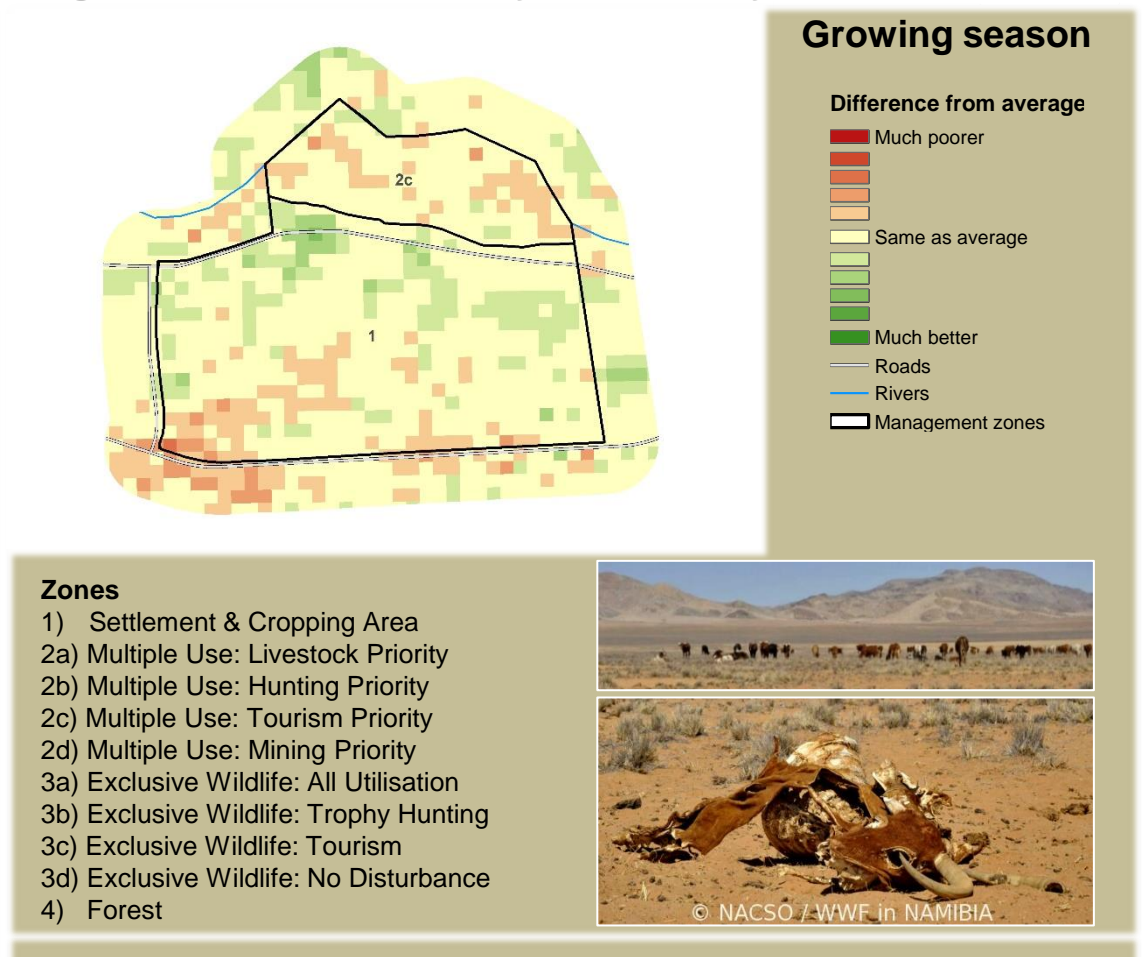

Adapting in response to the current environmental conditions ...

Seasonal trends in rainfall and vegetation (2021 / 2022 Season)

Vegetation cover trend (2000 - 2021)

Vegetation productivity (February to April) 2022

Fire management

Forage availability

Climate and vegetation patterns assist in our understanding of the status of wildlife and livestock in the conservancy for the effective management of these resources.