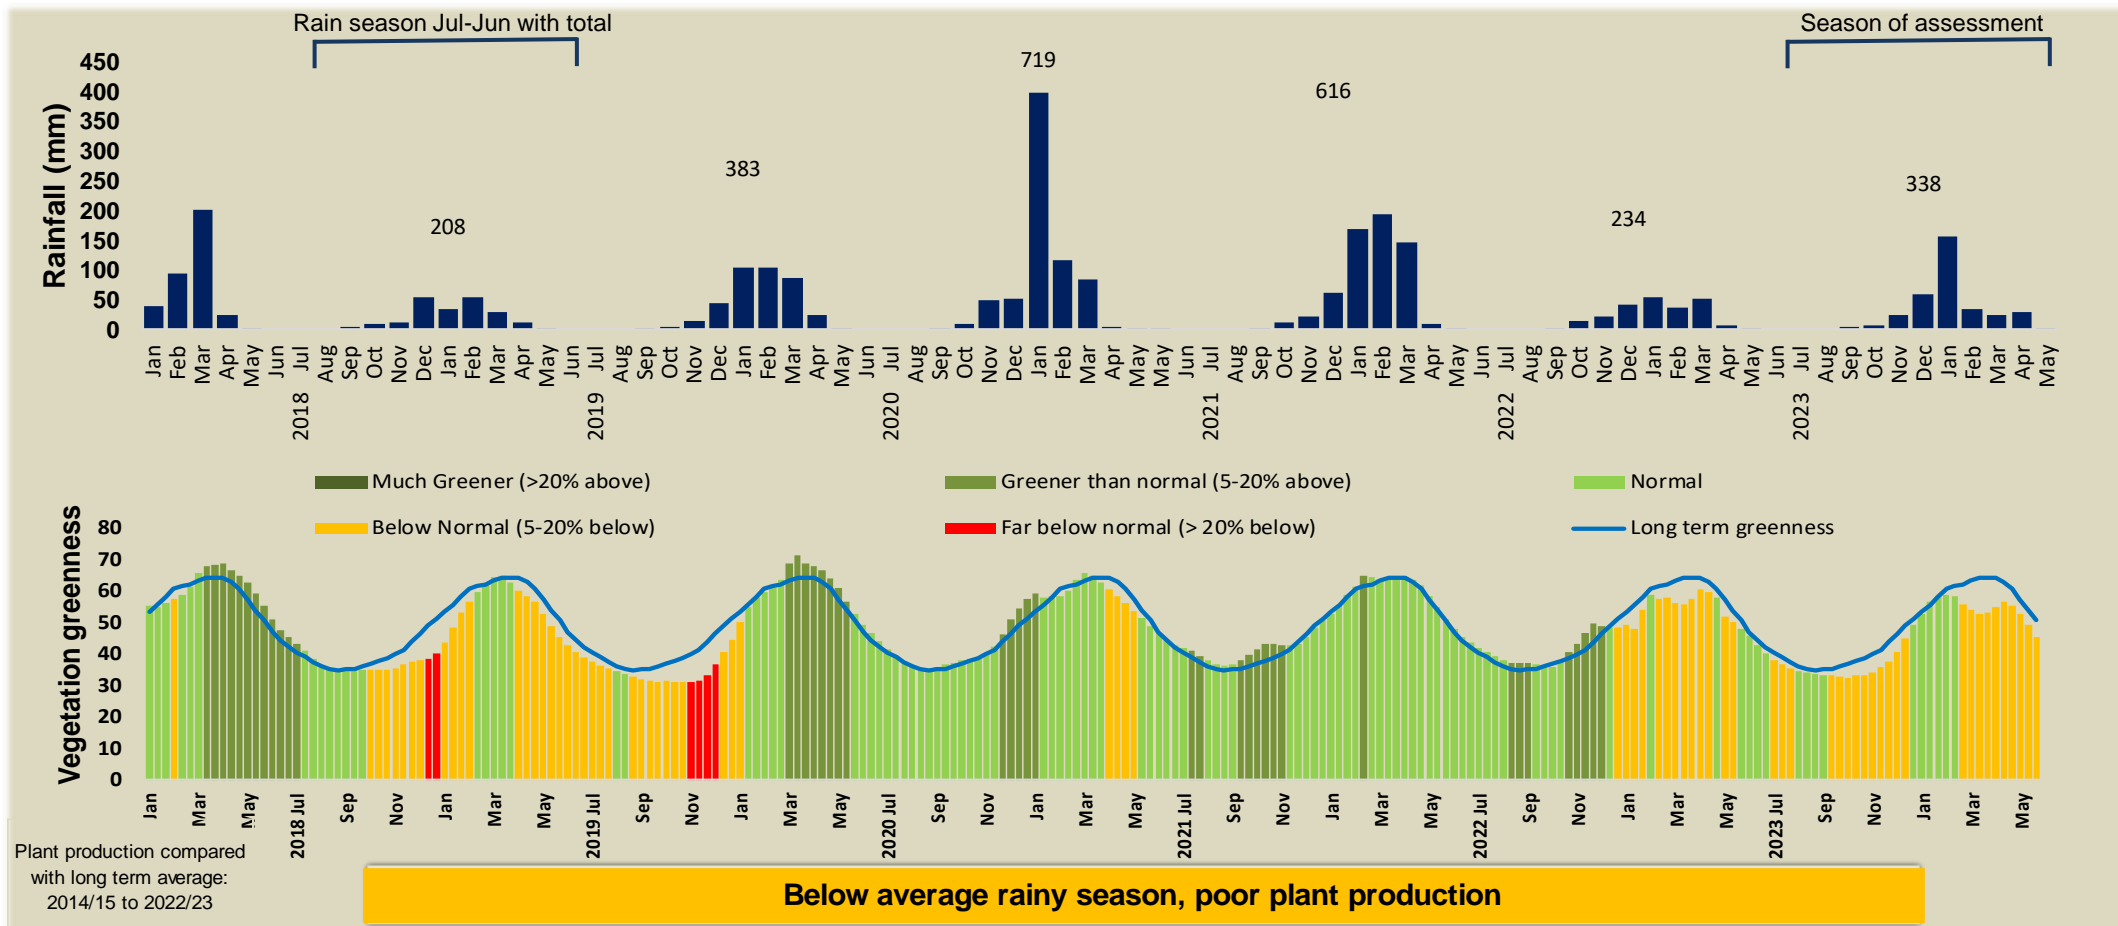

## Adapting in response to the current environmental conditions ...

### Seasonal trends in rainfall and vegetation (2023 / 2024 Season)

### Vegetation cover trend (2000 - 2023)

### Vegetation productivity (February to April) 2024