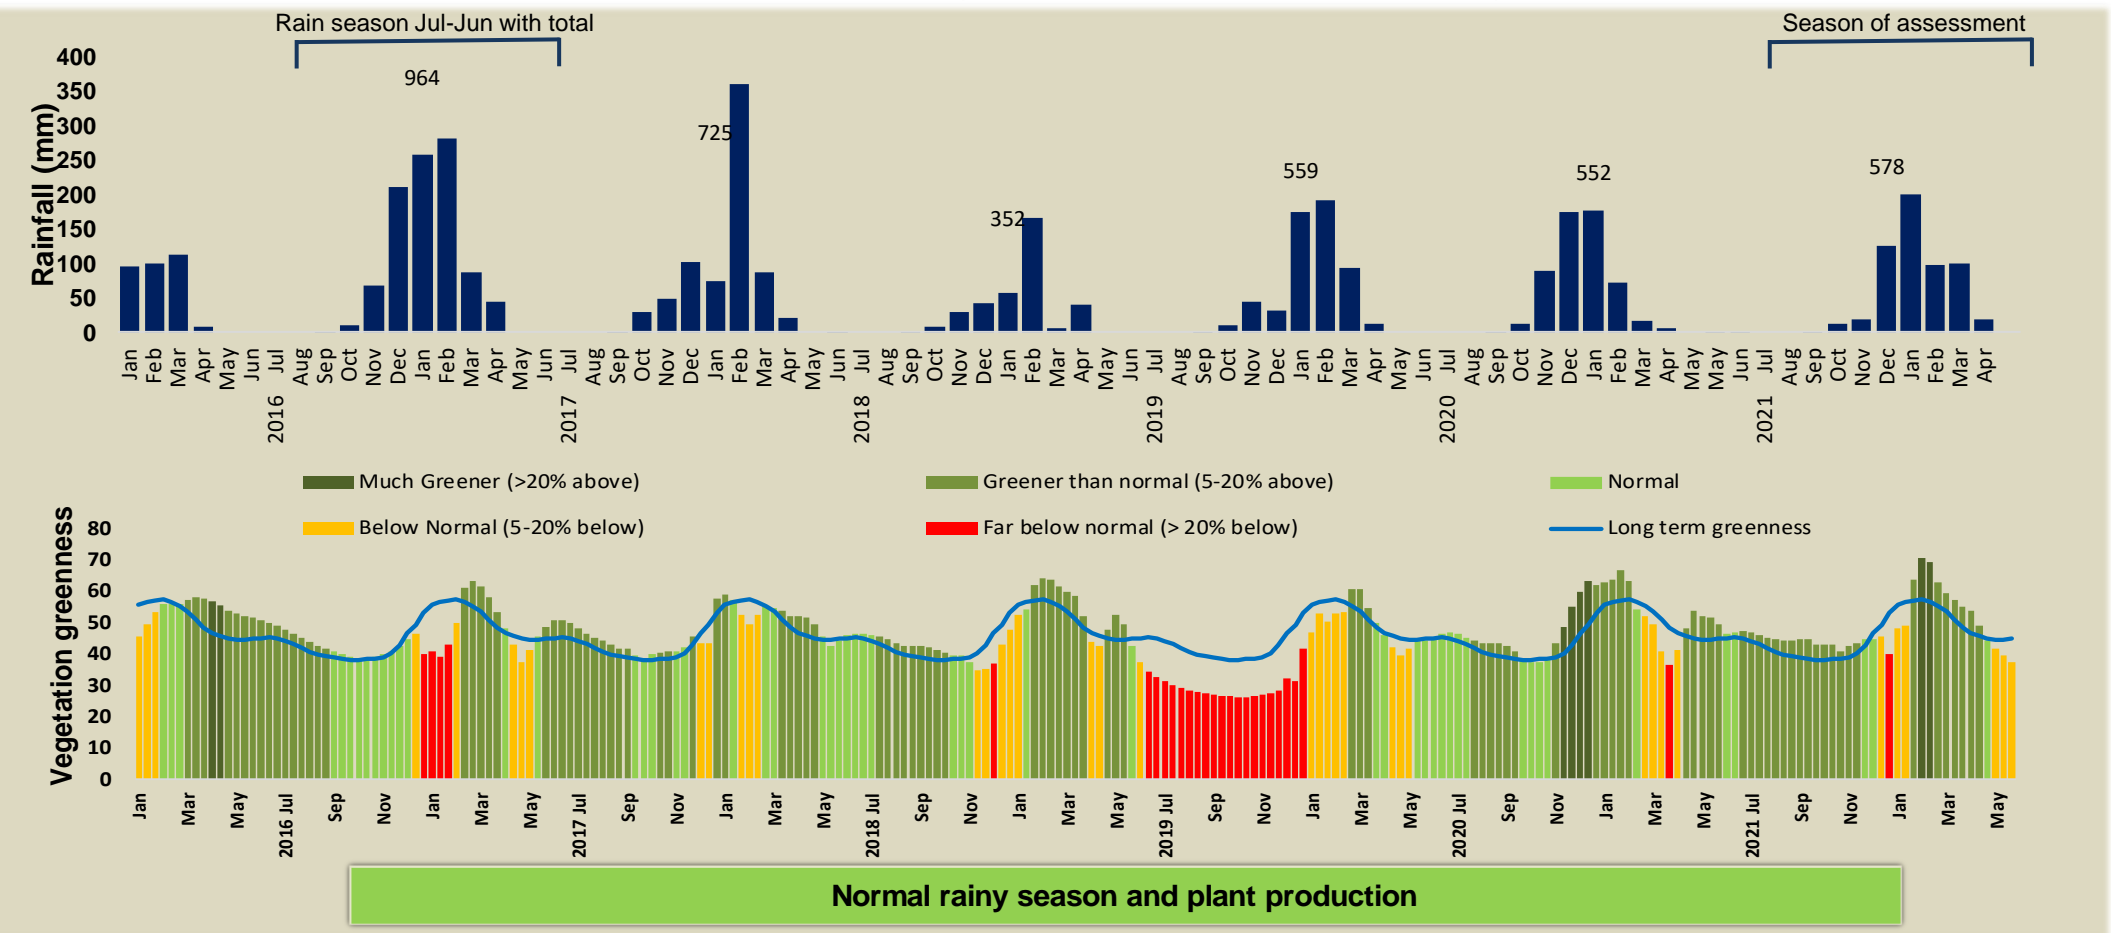

# Kabulabula Climate and Vegetation Report

Adapting in response to the current environmental conditions ...

## Seasonal trends in rainfall and vegetation (2021 / 2022 Season)

## Vegetation cover trend (2000 - 2021)

## Vegetation productivity (February to April) 2022