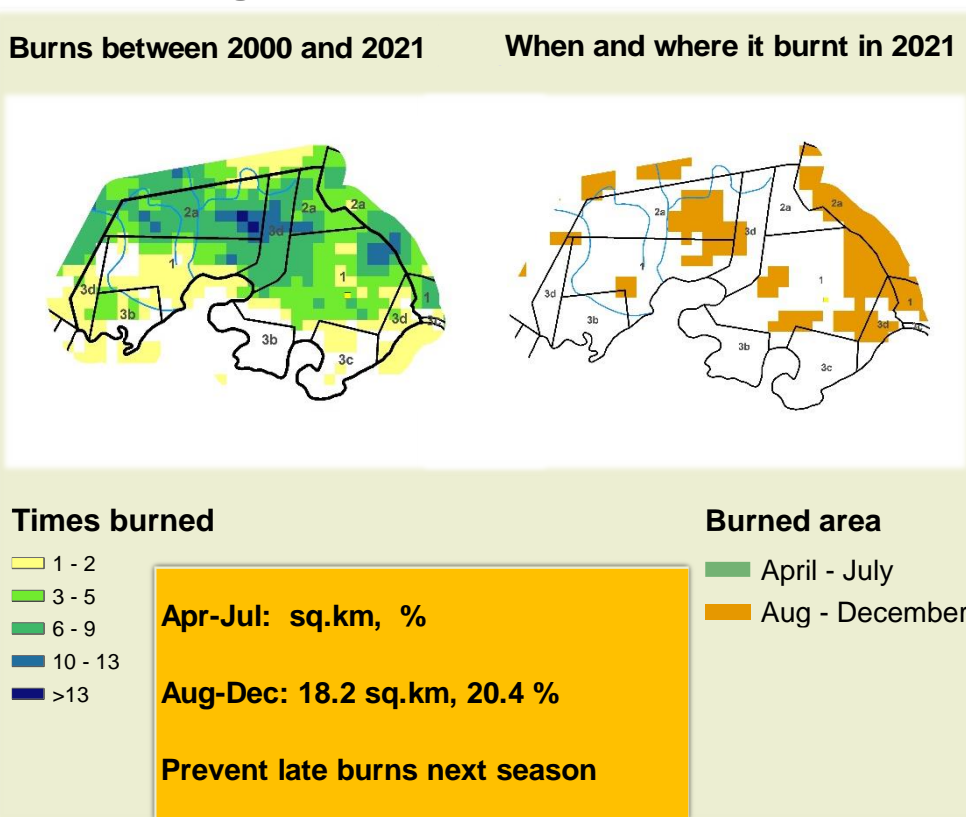

Fire management