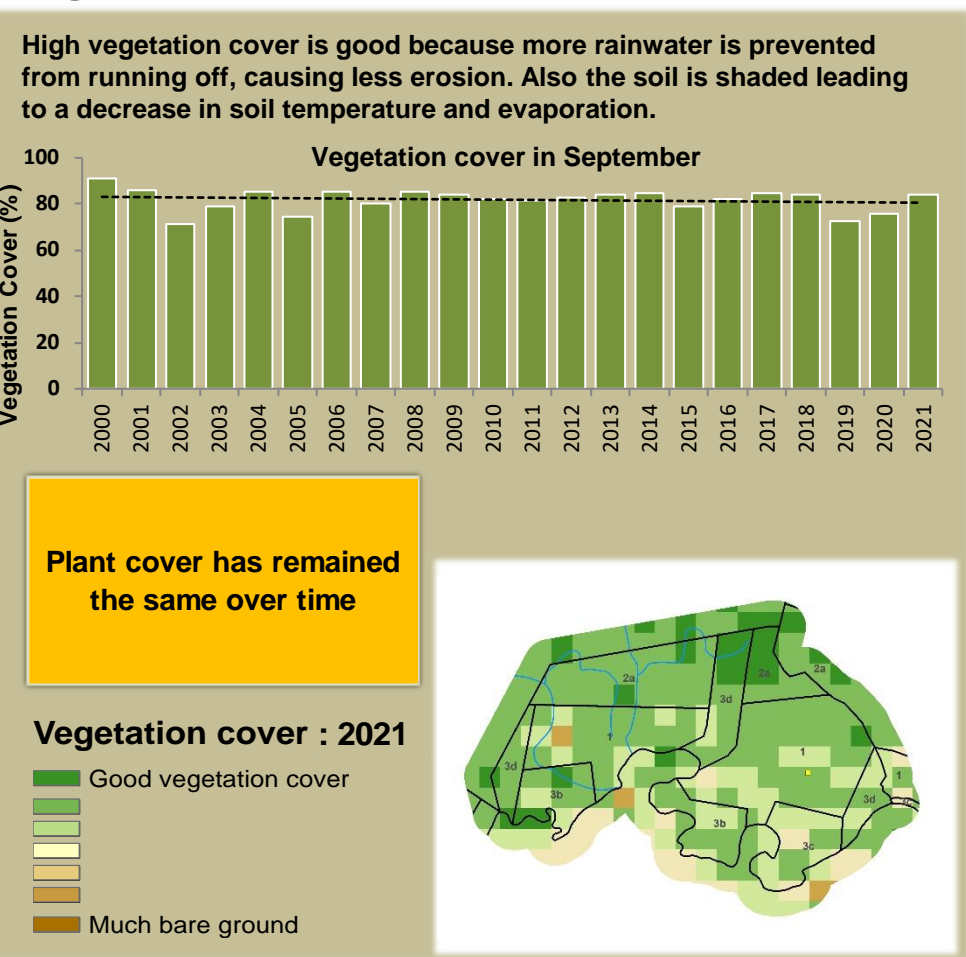

# Kabulabula Climate and Vegetation Report

Adapting in response to the current environmental conditions ...

## Seasonal trends in rainfall and vegetation (2021 / 2022 Season)

## Vegetation cover trend (2000 - 2021)

## Vegetation productivity (February to April) 2022