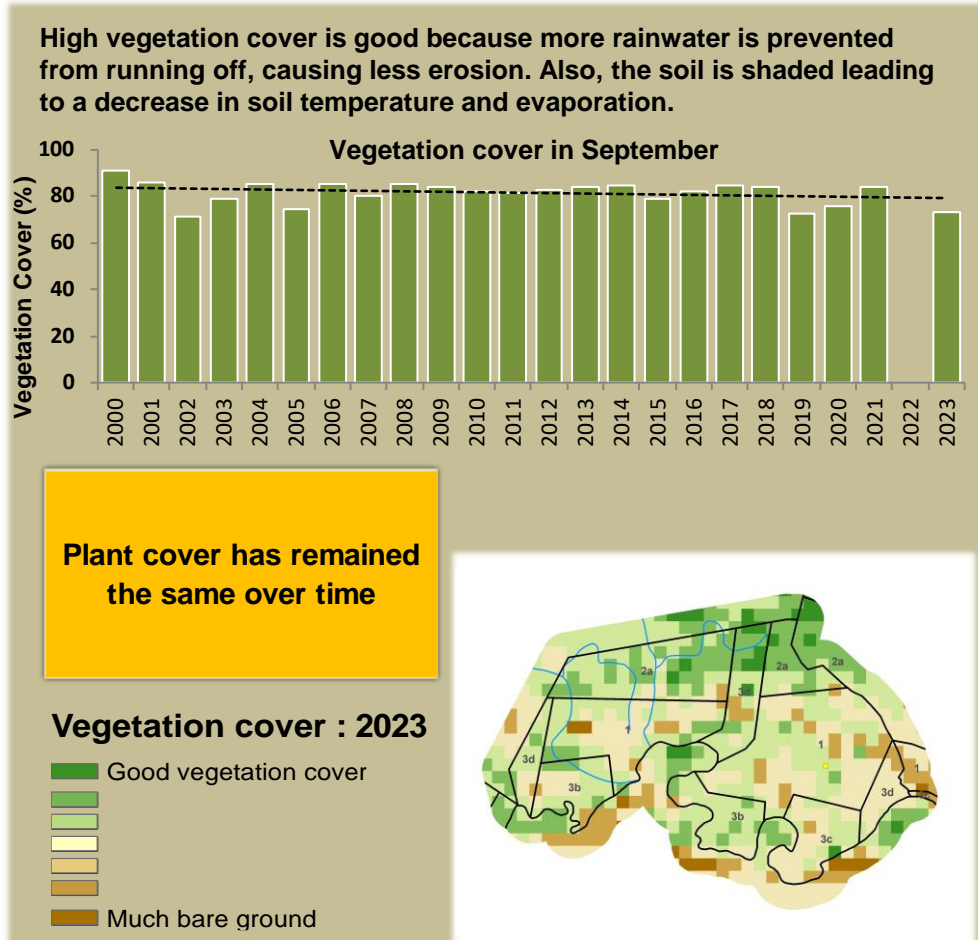

Kabulabula Climate and Vegetation Report

Adapting in response to the current environmental conditions ...

Seasonal trends in rainfall and vegetation (2023 / 2024 Season)

Vegetation cover trend (2000 - 2023)

Vegetation productivity (February to April) 2024

Fire management

Forage availability

Climate and vegetation patterns assist in our understanding of the status of wildlife and livestock in the conservancy for the effective management of these resources.