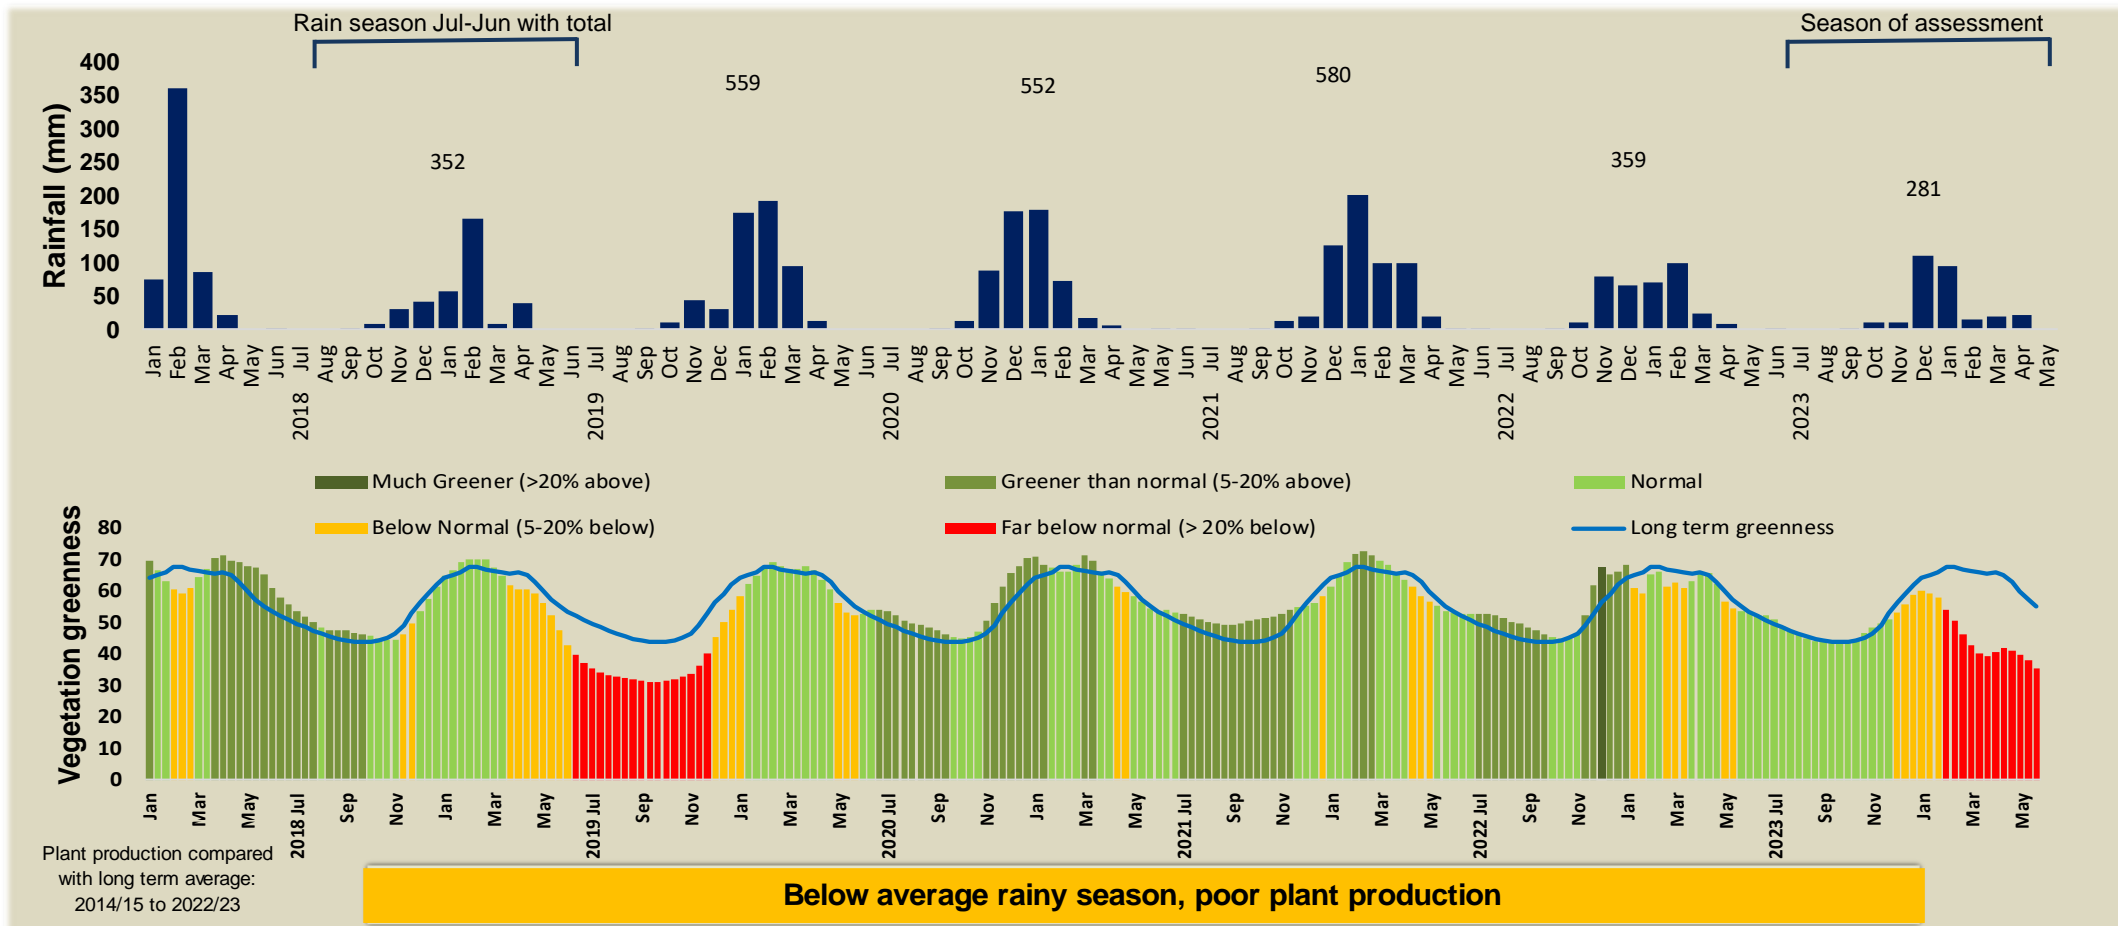

Kabulabula Climate and Vegetation Report

Adapting in response to the current environmental conditions ...

Seasonal trends in rainfall and vegetation (2023 / 2024 Season)

Vegetation cover trend (2000 - 2023)

Vegetation productivity (February to April) 2024

Fire management

Forage availability

Climate and vegetation patterns assist in our understanding of the status of wildlife and livestock in the conservancy for the effective management of these resources.