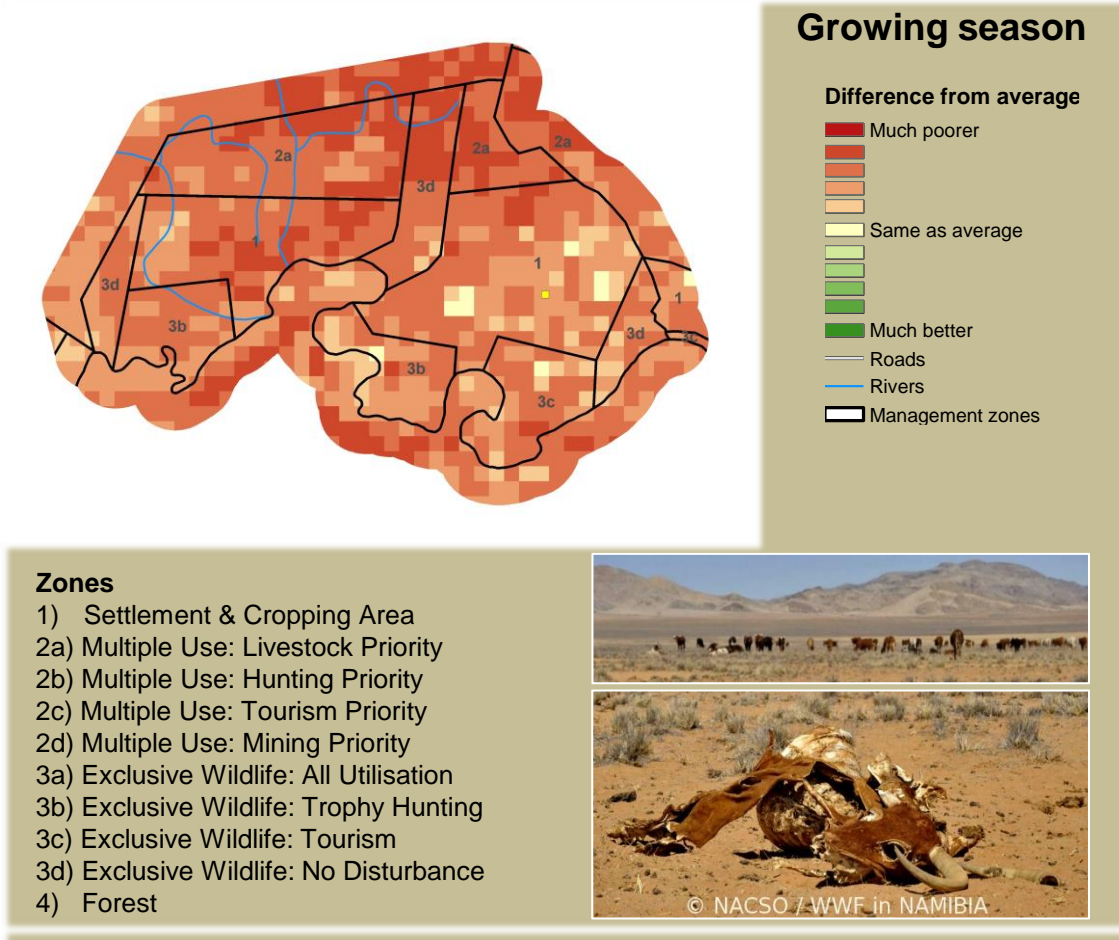

Kabulabula Climate and Vegetation Report

Adapting in response to the current environmental conditions ...

Seasonal trends in rainfall and vegetation (2023 / 2024 Season)

Vegetation cover trend (2000 - 2023)

Vegetation productivity (February to April) 2024

Fire management

Forage availability

Climate and vegetation patterns assist in our understanding of the status of wildlife and livestock in the conservancy for the effective management of these resources.