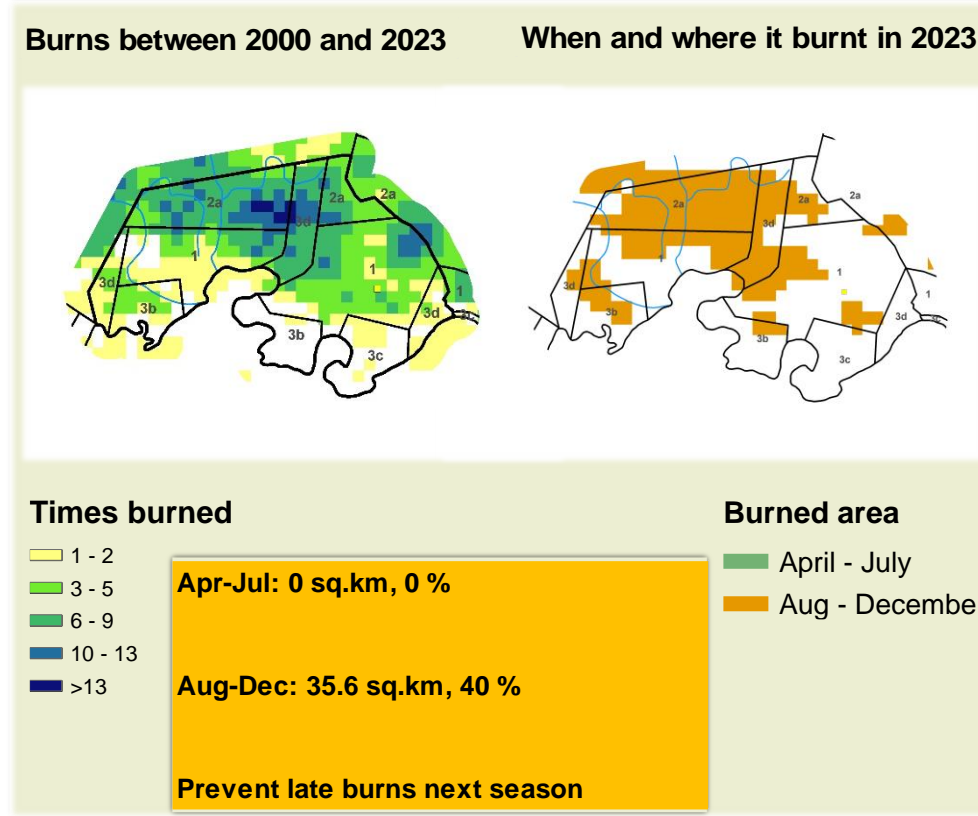

Kabulabula Climate and Vegetation Report

Adapting in response to the current environmental conditions ...

Seasonal trends in rainfall and vegetation (2023 / 2024 Season)

Vegetation cover trend (2000 - 2023)

Vegetation productivity (February to April) 2024

Fire management

Forage availability

Climate and vegetation patterns assist in our understanding of the status of wildlife and livestock in the conservancy for the effective management of these resources.