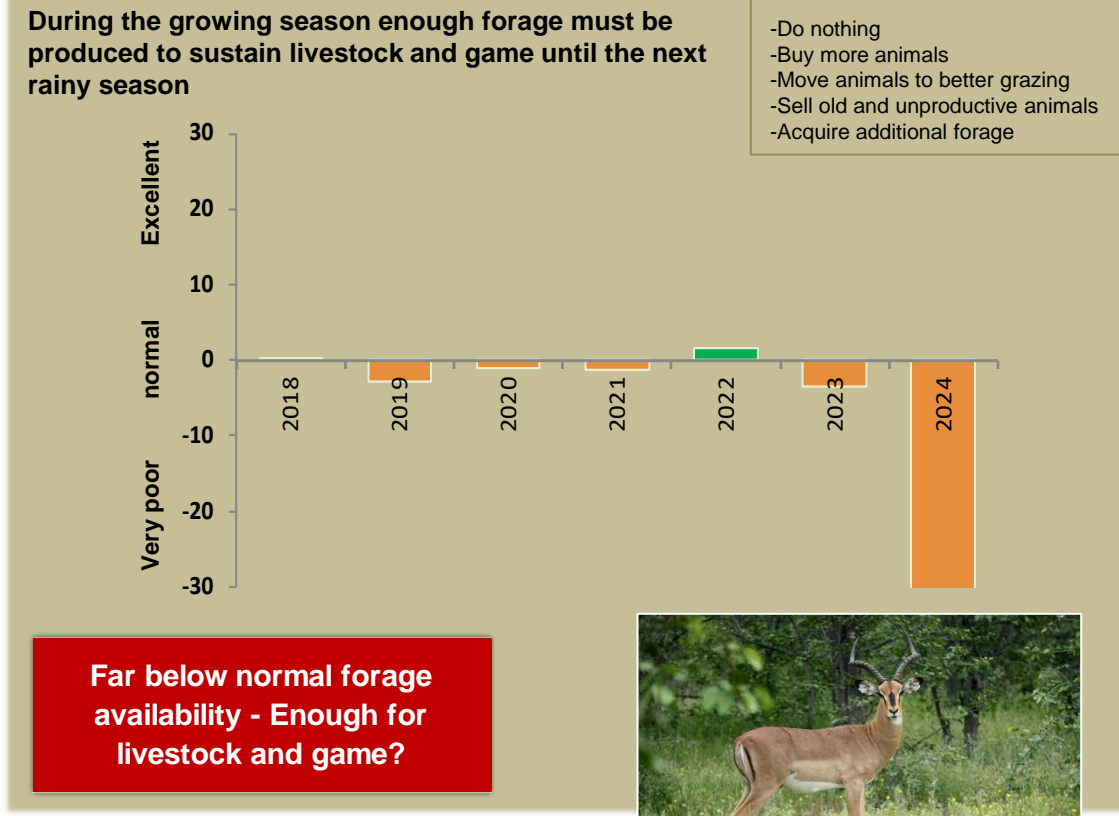

Kabulabula Climate and Vegetation Report

Adapting in response to the current environmental conditions ...

Seasonal trends in rainfall and vegetation (2023 / 2024 Season)

Vegetation cover trend (2000 - 2023)

Vegetation productivity (February to April) 2024

Fire management

Forage availability

Climate and vegetation patterns assist in our understanding of the status of wildlife and livestock in the conservancy for the effective management of these resources.