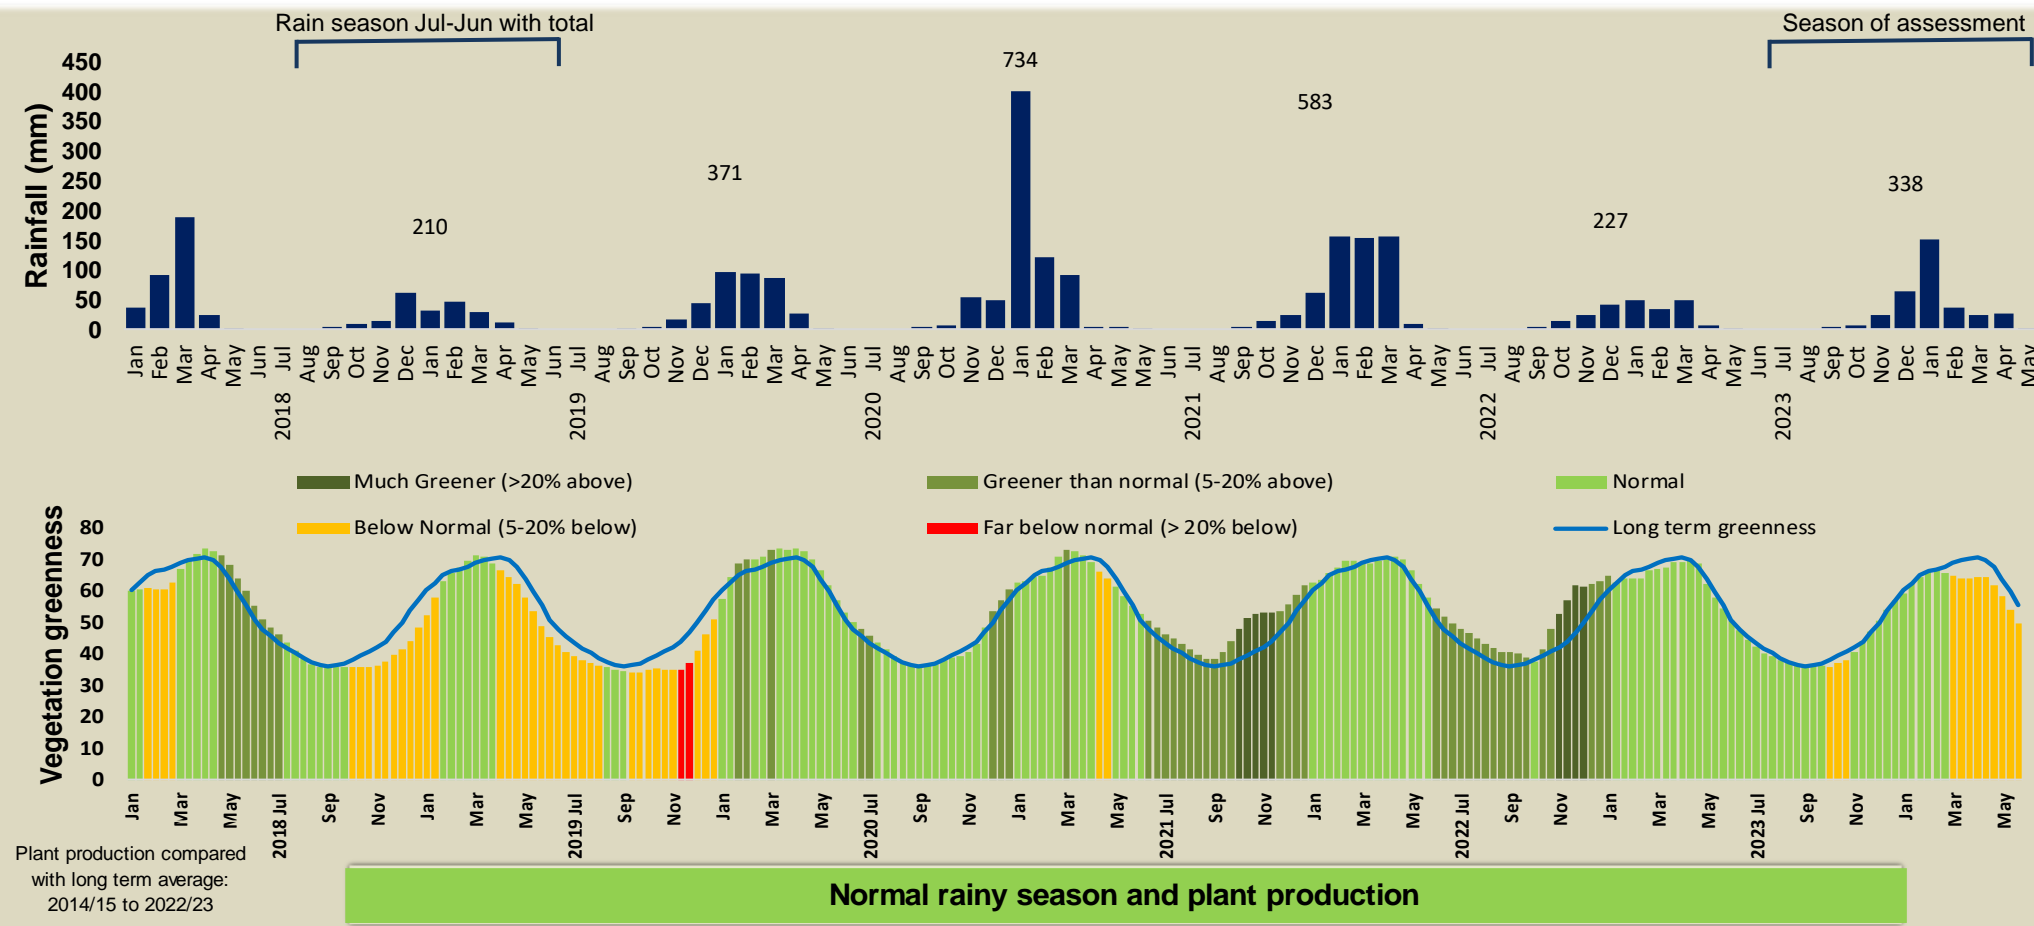

Kapinga Kamwalye Climate and Vegetation Report

Adapting in response to the current environmental conditions ...

Seasonal trends in rainfall and vegetation (2023 / 2024 Season)

Vegetation cover trend (2000 - 2023)

Vegetation productivity (February to April) 2024

Fire management

Forage availability

Climate and vegetation patterns assist in our understanding of the status of wildlife and livestock in the conservancy for the effective management of these resources.