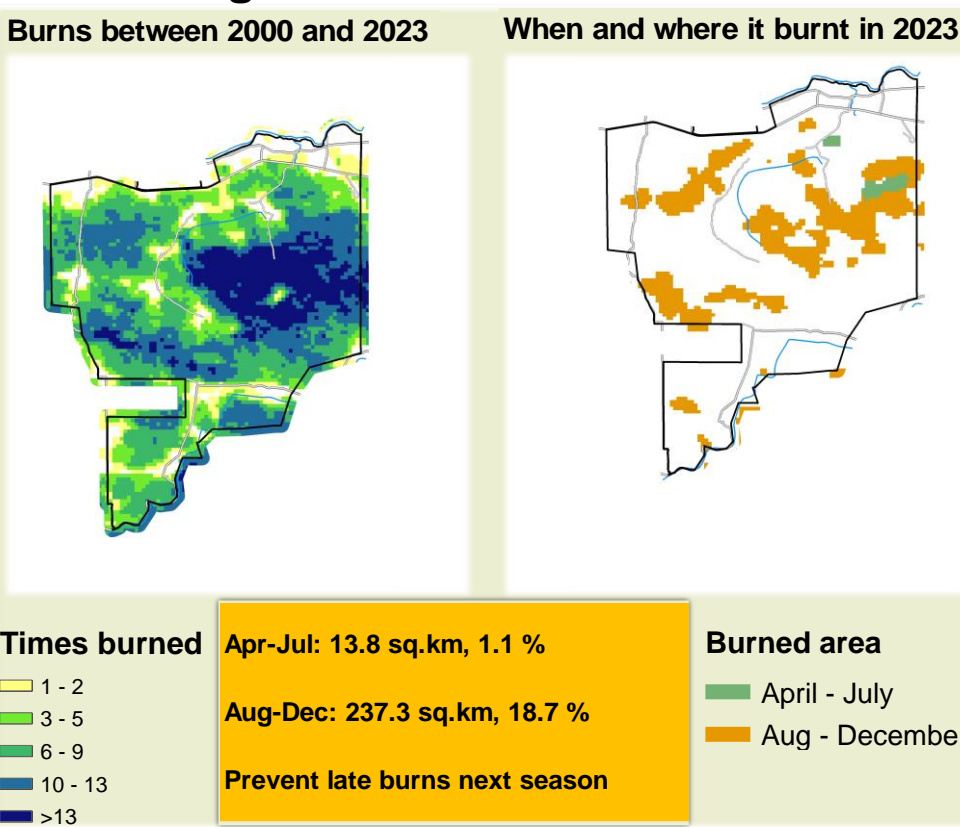

Kapinga Kamwalye Climate and Vegetation Report

Adapting in response to the current environmental conditions ...

Seasonal trends in rainfall and vegetation (2023 / 2024 Season)

Vegetation cover trend (2000 - 2023)

Vegetation productivity (February to April) 2024

Fire management

Forage availability

Climate and vegetation patterns assist in our understanding of the status of wildlife and livestock in the conservancy for the effective management of these resources.