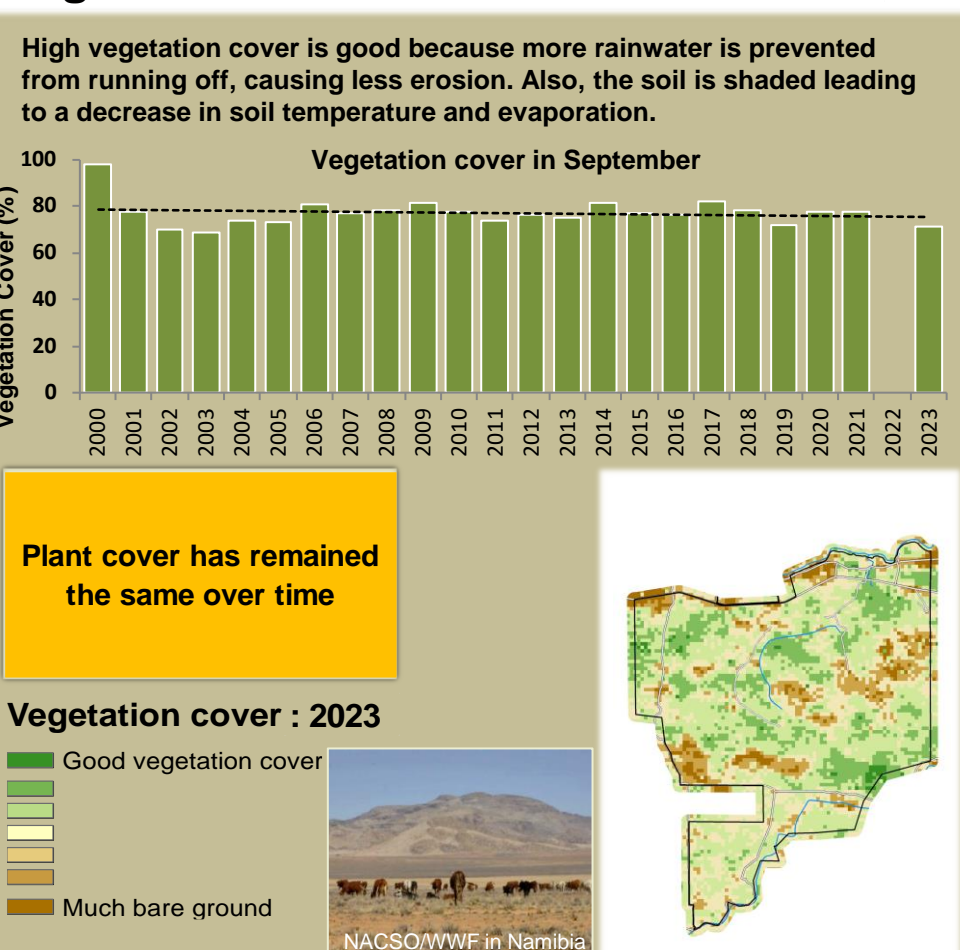

Kapinga Kamwalye Climate and Vegetation Report

Adapting in response to the current environmental conditions ...

Seasonal trends in rainfall and vegetation (2023 / 2024 Season)

Vegetation cover trend (2000 - 2023)

Vegetation productivity (February to April) 2024

Fire management

Forage availability

Climate and vegetation patterns assist in our understanding of the status of wildlife and livestock in the conservancy for the effective management of these resources.