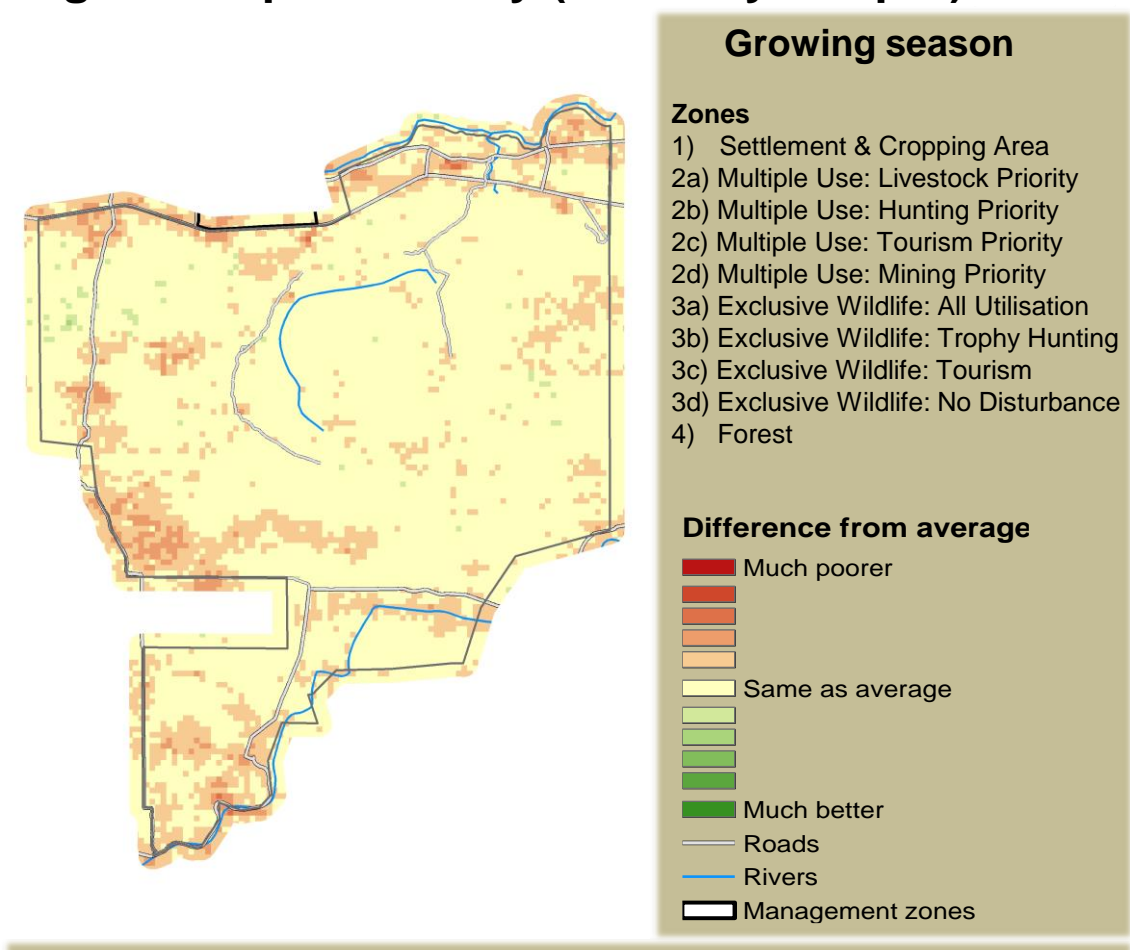

Kapinga Kamwalye Climate and Vegetation Report

Adapting in response to the current environmental conditions ...

Seasonal trends in rainfall and vegetation (2023 / 2024 Season)

Vegetation cover trend (2000 - 2023)

Vegetation productivity (February to April) 2024

Fire management

Forage availability

Climate and vegetation patterns assist in our understanding of the status of wildlife and livestock in the conservancy for the effective management of these resources.