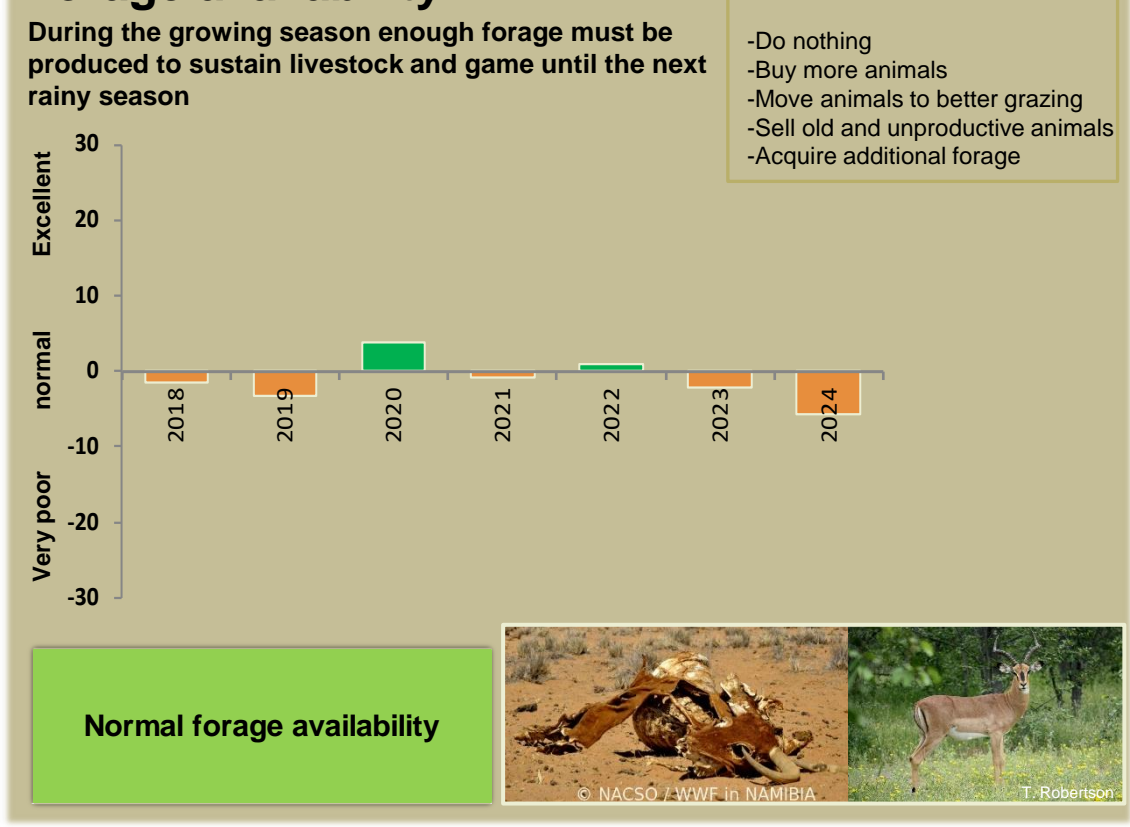

Kapinga Kamwalye Climate and Vegetation Report

Adapting in response to the current environmental conditions ...

Seasonal trends in rainfall and vegetation (2023 / 2024 Season)

Vegetation cover trend (2000 - 2023)

Vegetation productivity (February to April) 2024

Fire management

Forage availability

Climate and vegetation patterns assist in our understanding of the status of wildlife and livestock in the conservancy for the effective management of these resources.